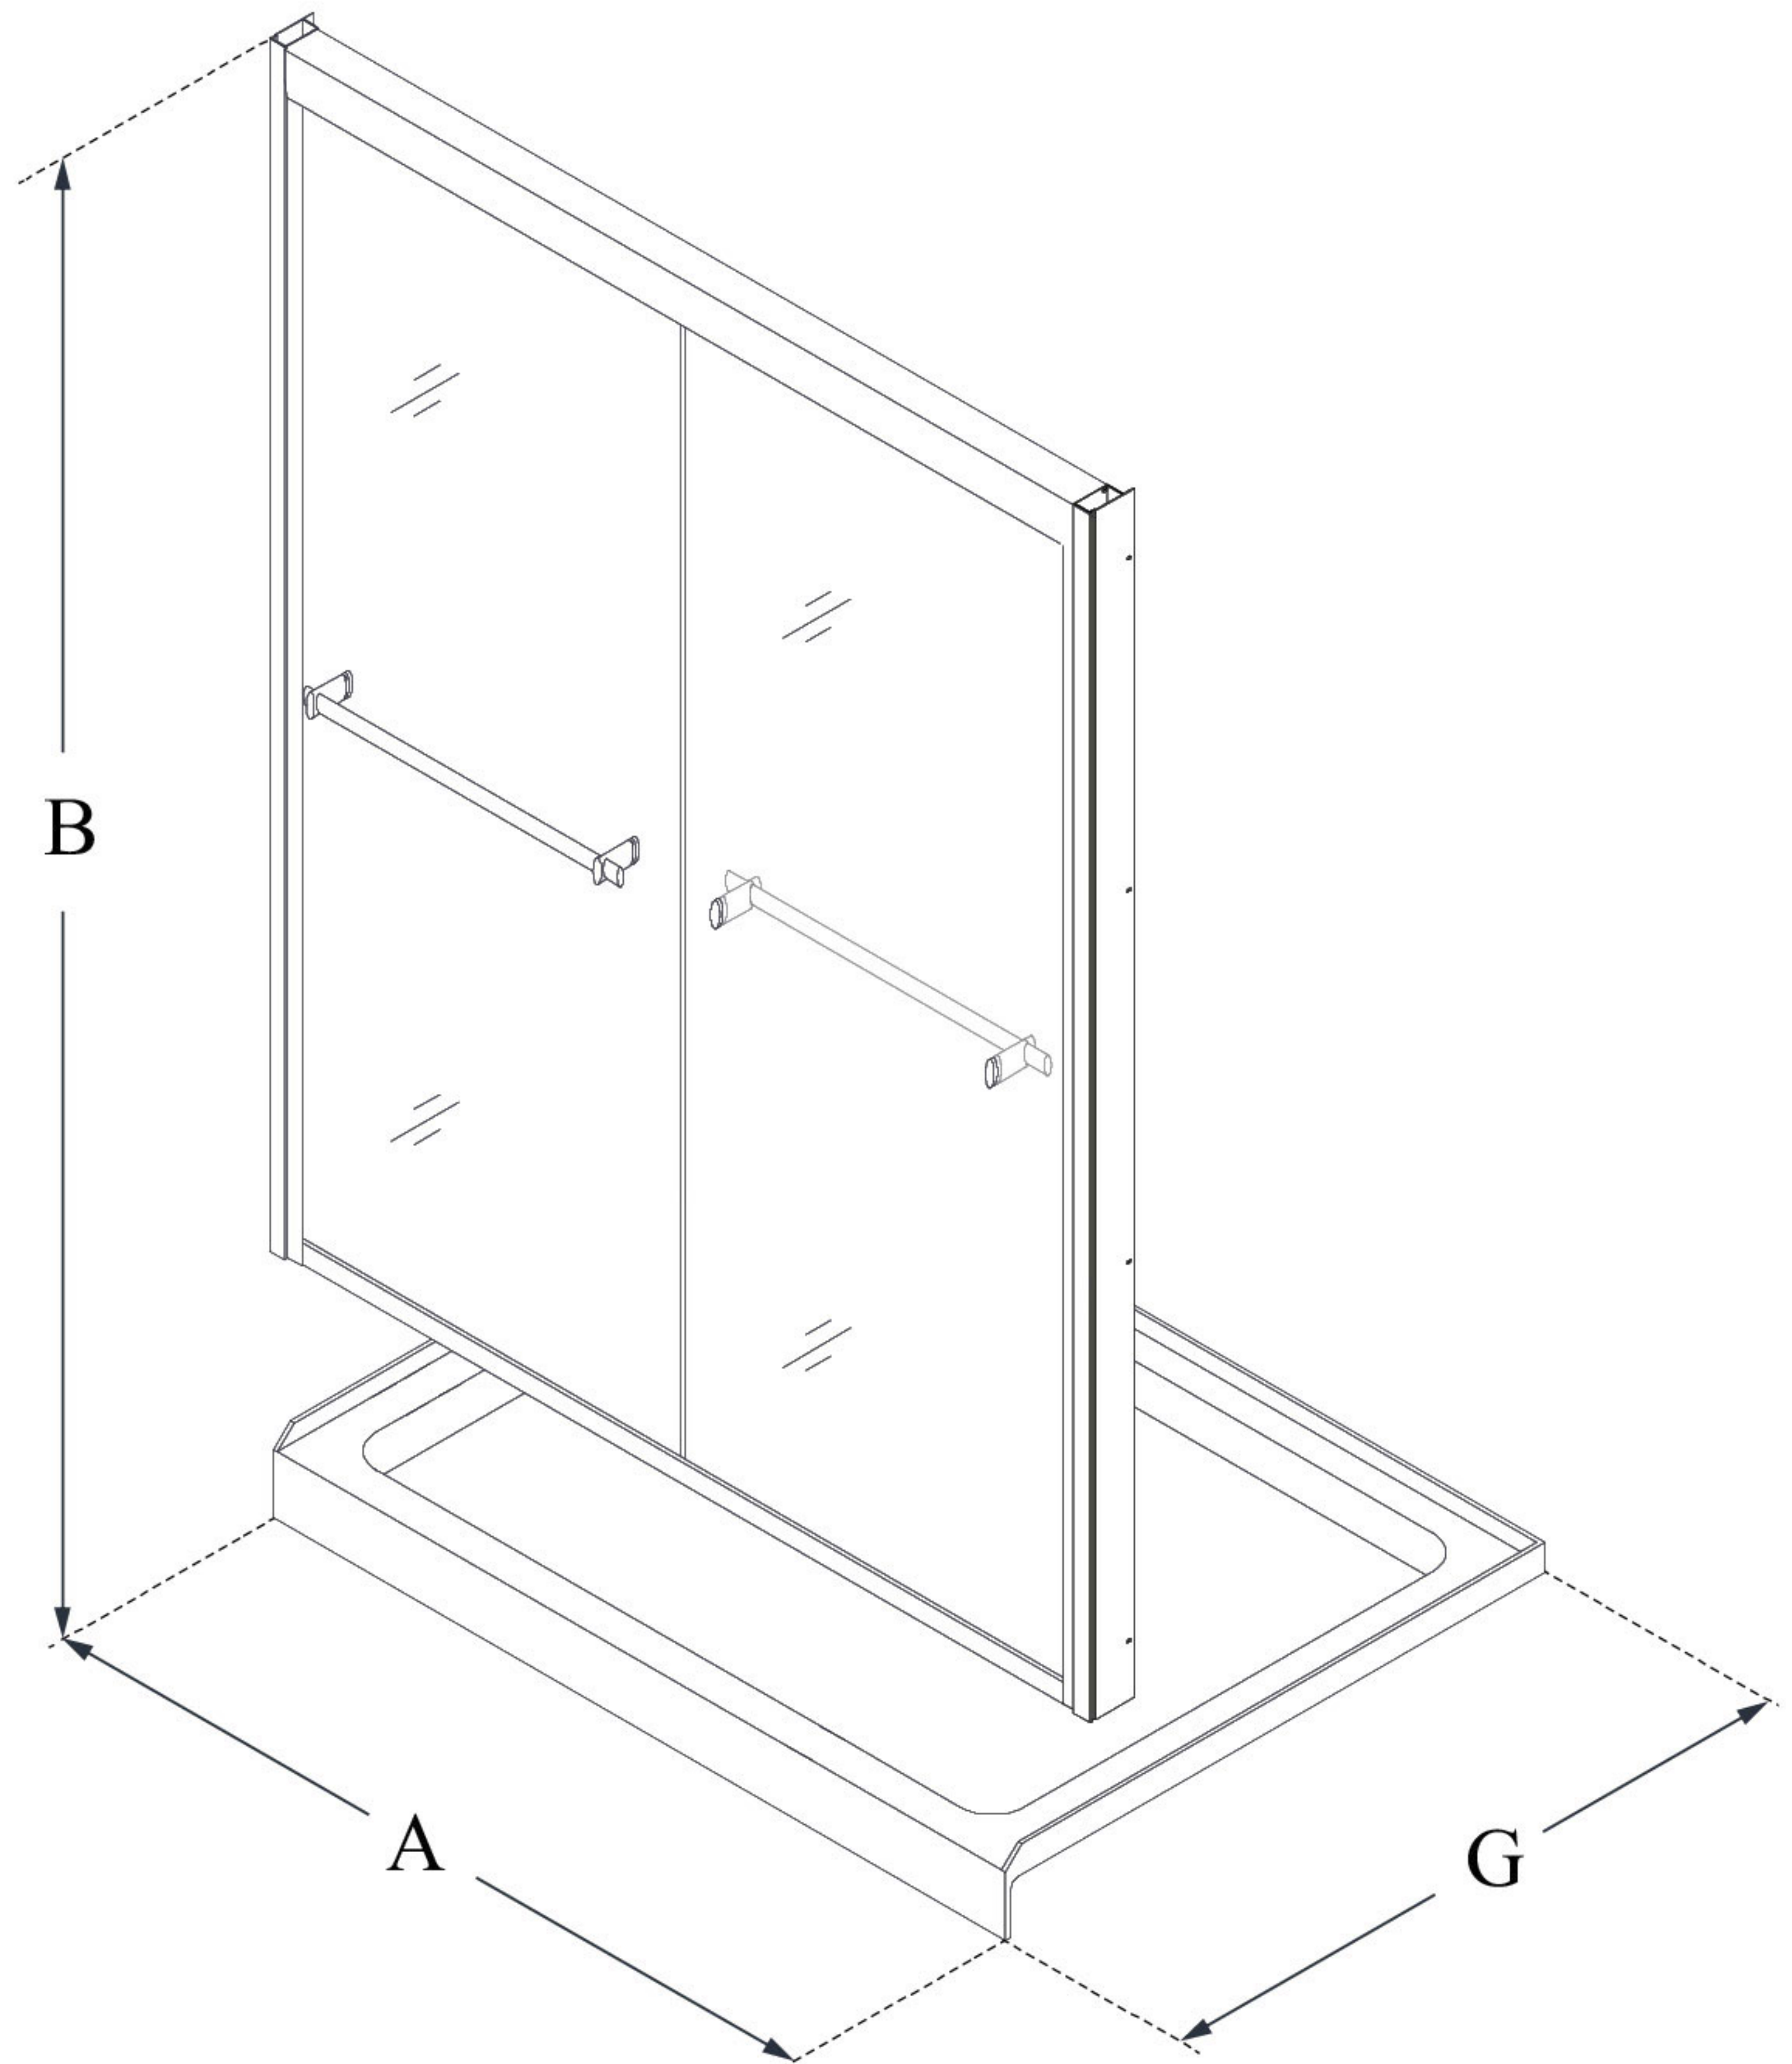

MODEL INFORMATION

DL-6952

DUET

DreamLine Duet 34 in. D x 60 in.
W x 74 3/4 in. H Bypass Sliding
Shower Door and SlimLine
Shower Base Kit

KIT CONTENTS:

- SHOWER DOOR
- SHOWER BASE

CONFIGURATION DIMENSIONS:

A: 60"
KIT WIDTH

B: 74 3/4"
KIT HEIGHT

G: 34"
KIT DEPTH

AVAILABLE DRAIN LOCATIONS:

- CENTER
- LEFT
- RIGHT

For precise drain location, please refer to the
included base technical drawing

DreamLine reserves the right to update or modify the hardware or materials pictured
without prior notice for the purpose of product improvement and customer satisfaction.