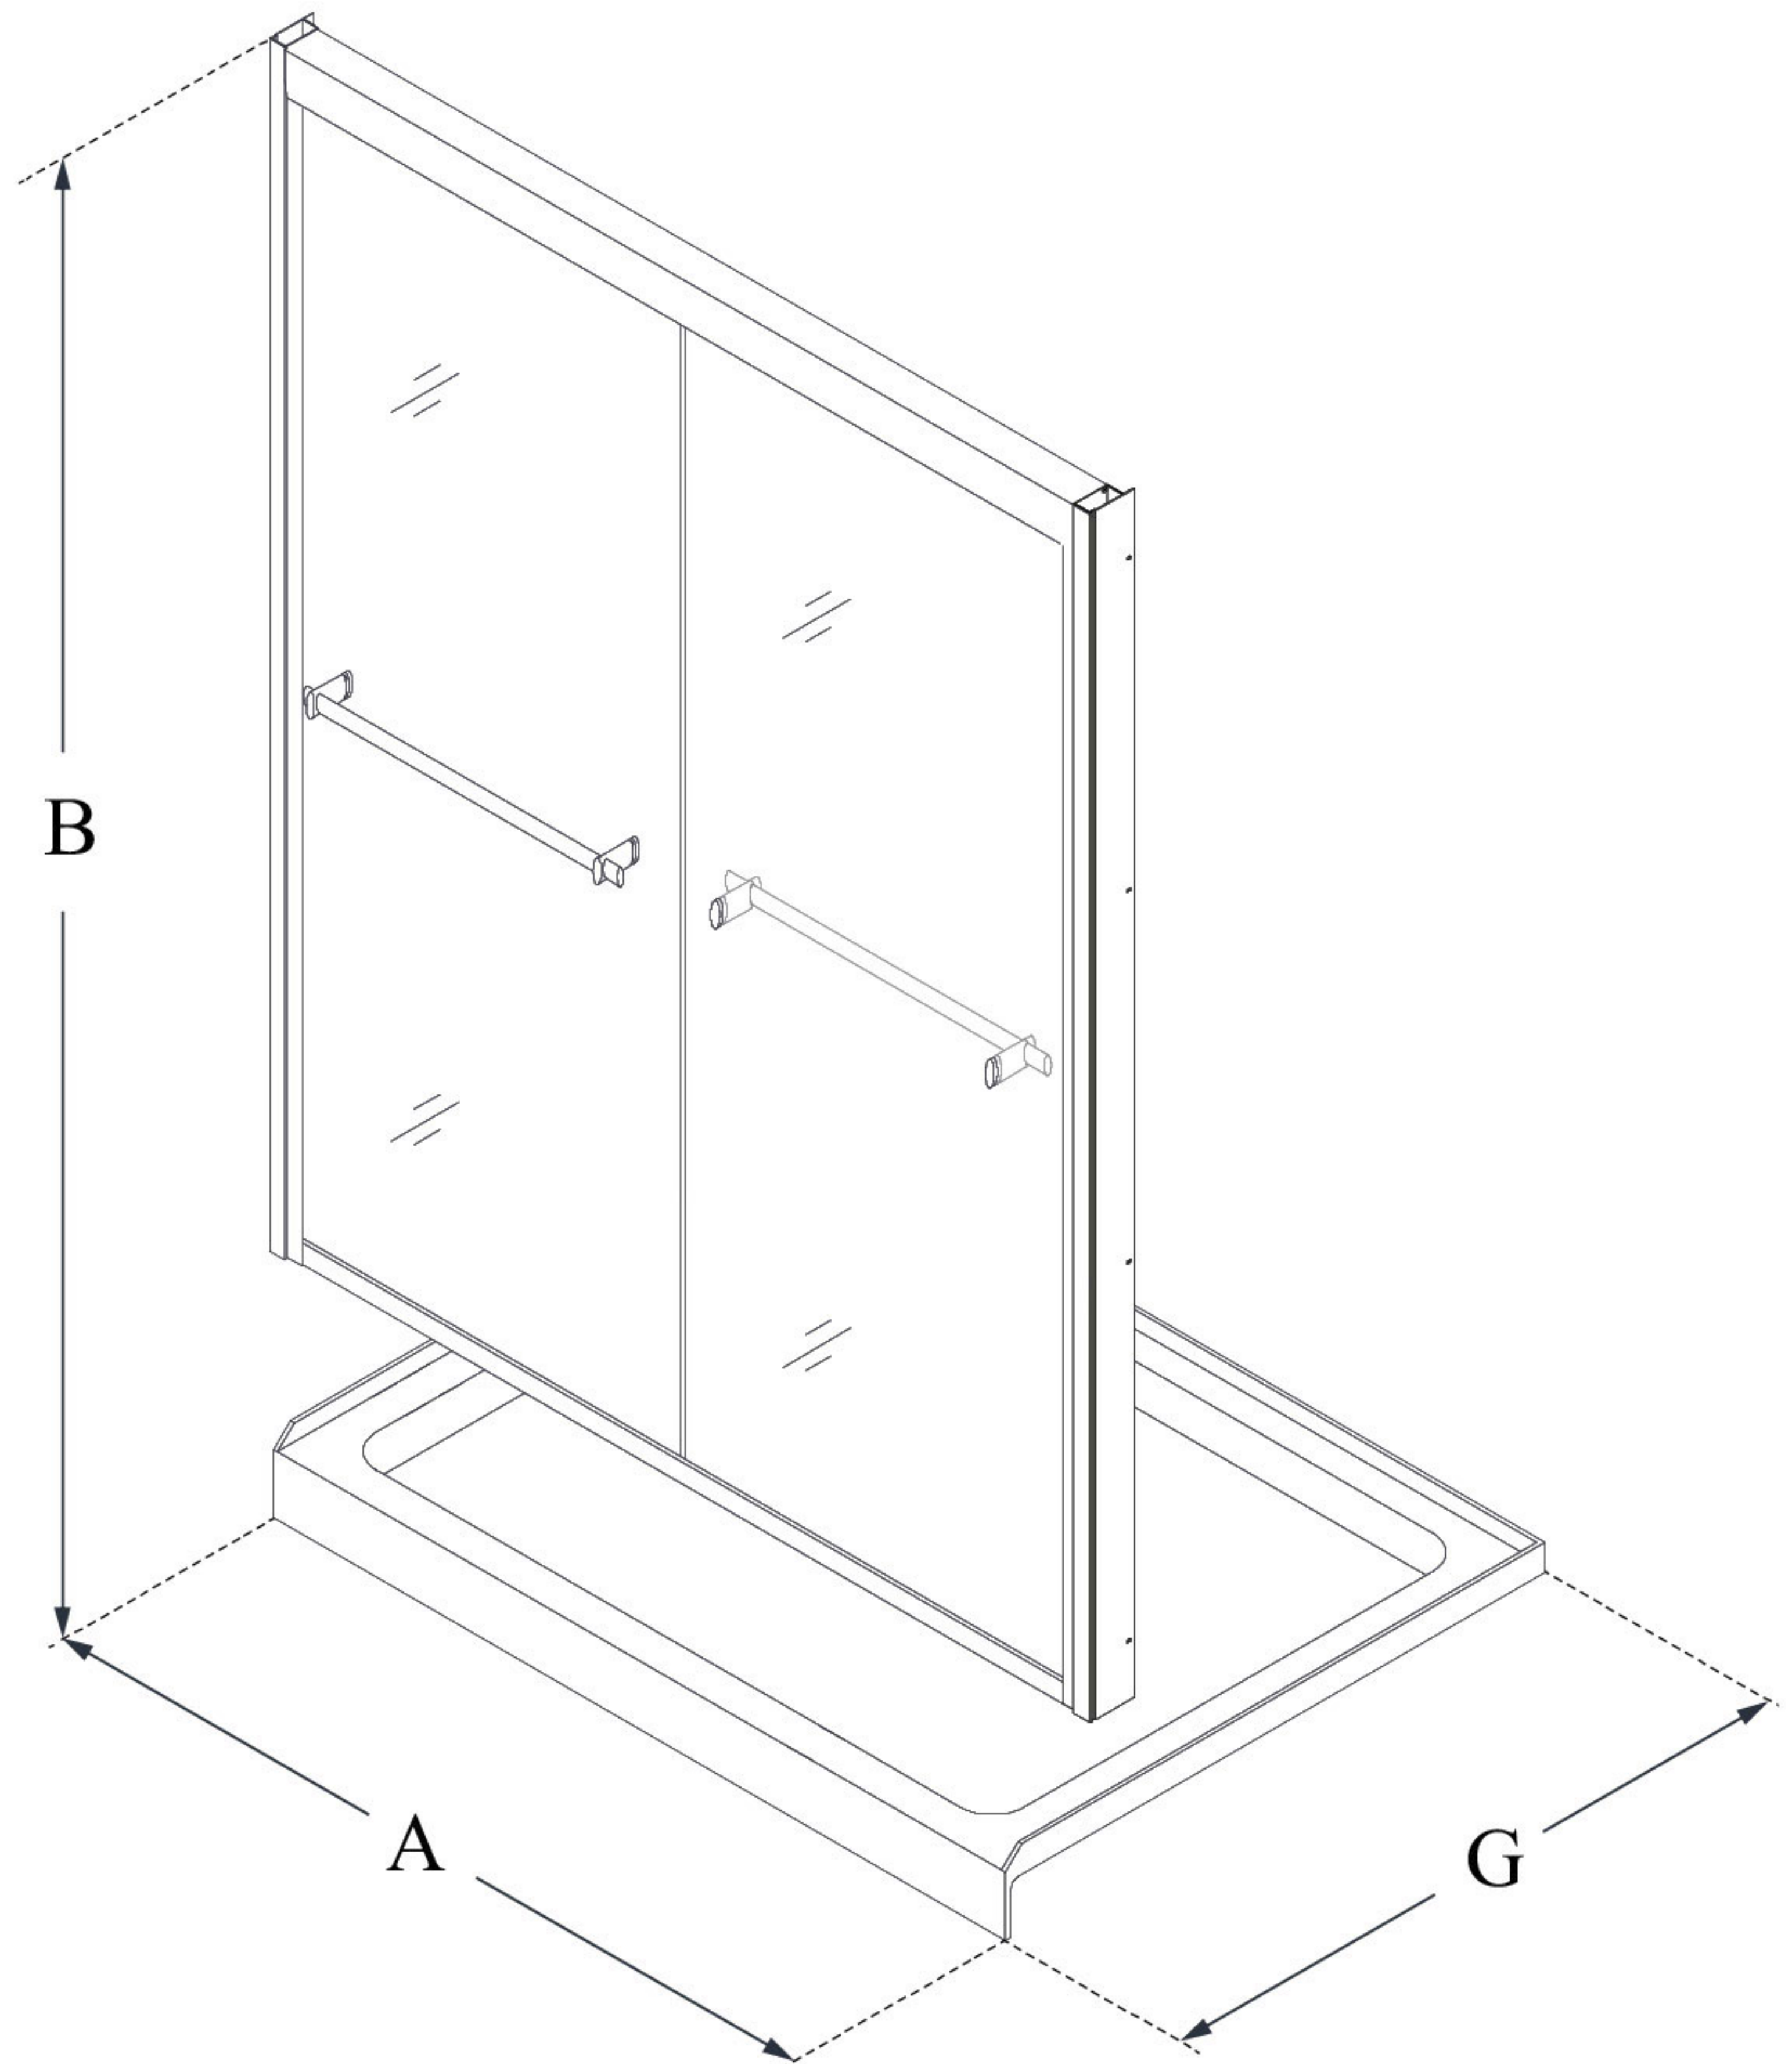

MODEL INFORMATION

DL-6951

DUET

DreamLine Duet 32 in. D x 60 in.
W x 74 3/4 in. H Bypass Sliding
Shower Door and SlimLine
Shower Base Kit

KIT CONTENTS:

- SHOWER DOOR
- SHOWER BASE

CONFIGURATION DIMENSIONS:

A: 60"
KIT WIDTH

B: 74 3/4"
KIT HEIGHT

G: 32"
KIT DEPTH

AVAILABLE DRAIN LOCATIONS:

- CENTER
- LEFT
- RIGHT

For precise drain location, please refer to the
included base technical drawing

DreamLine reserves the right to update or modify the hardware or materials pictured
without prior notice for the purpose of product improvement and customer satisfaction.