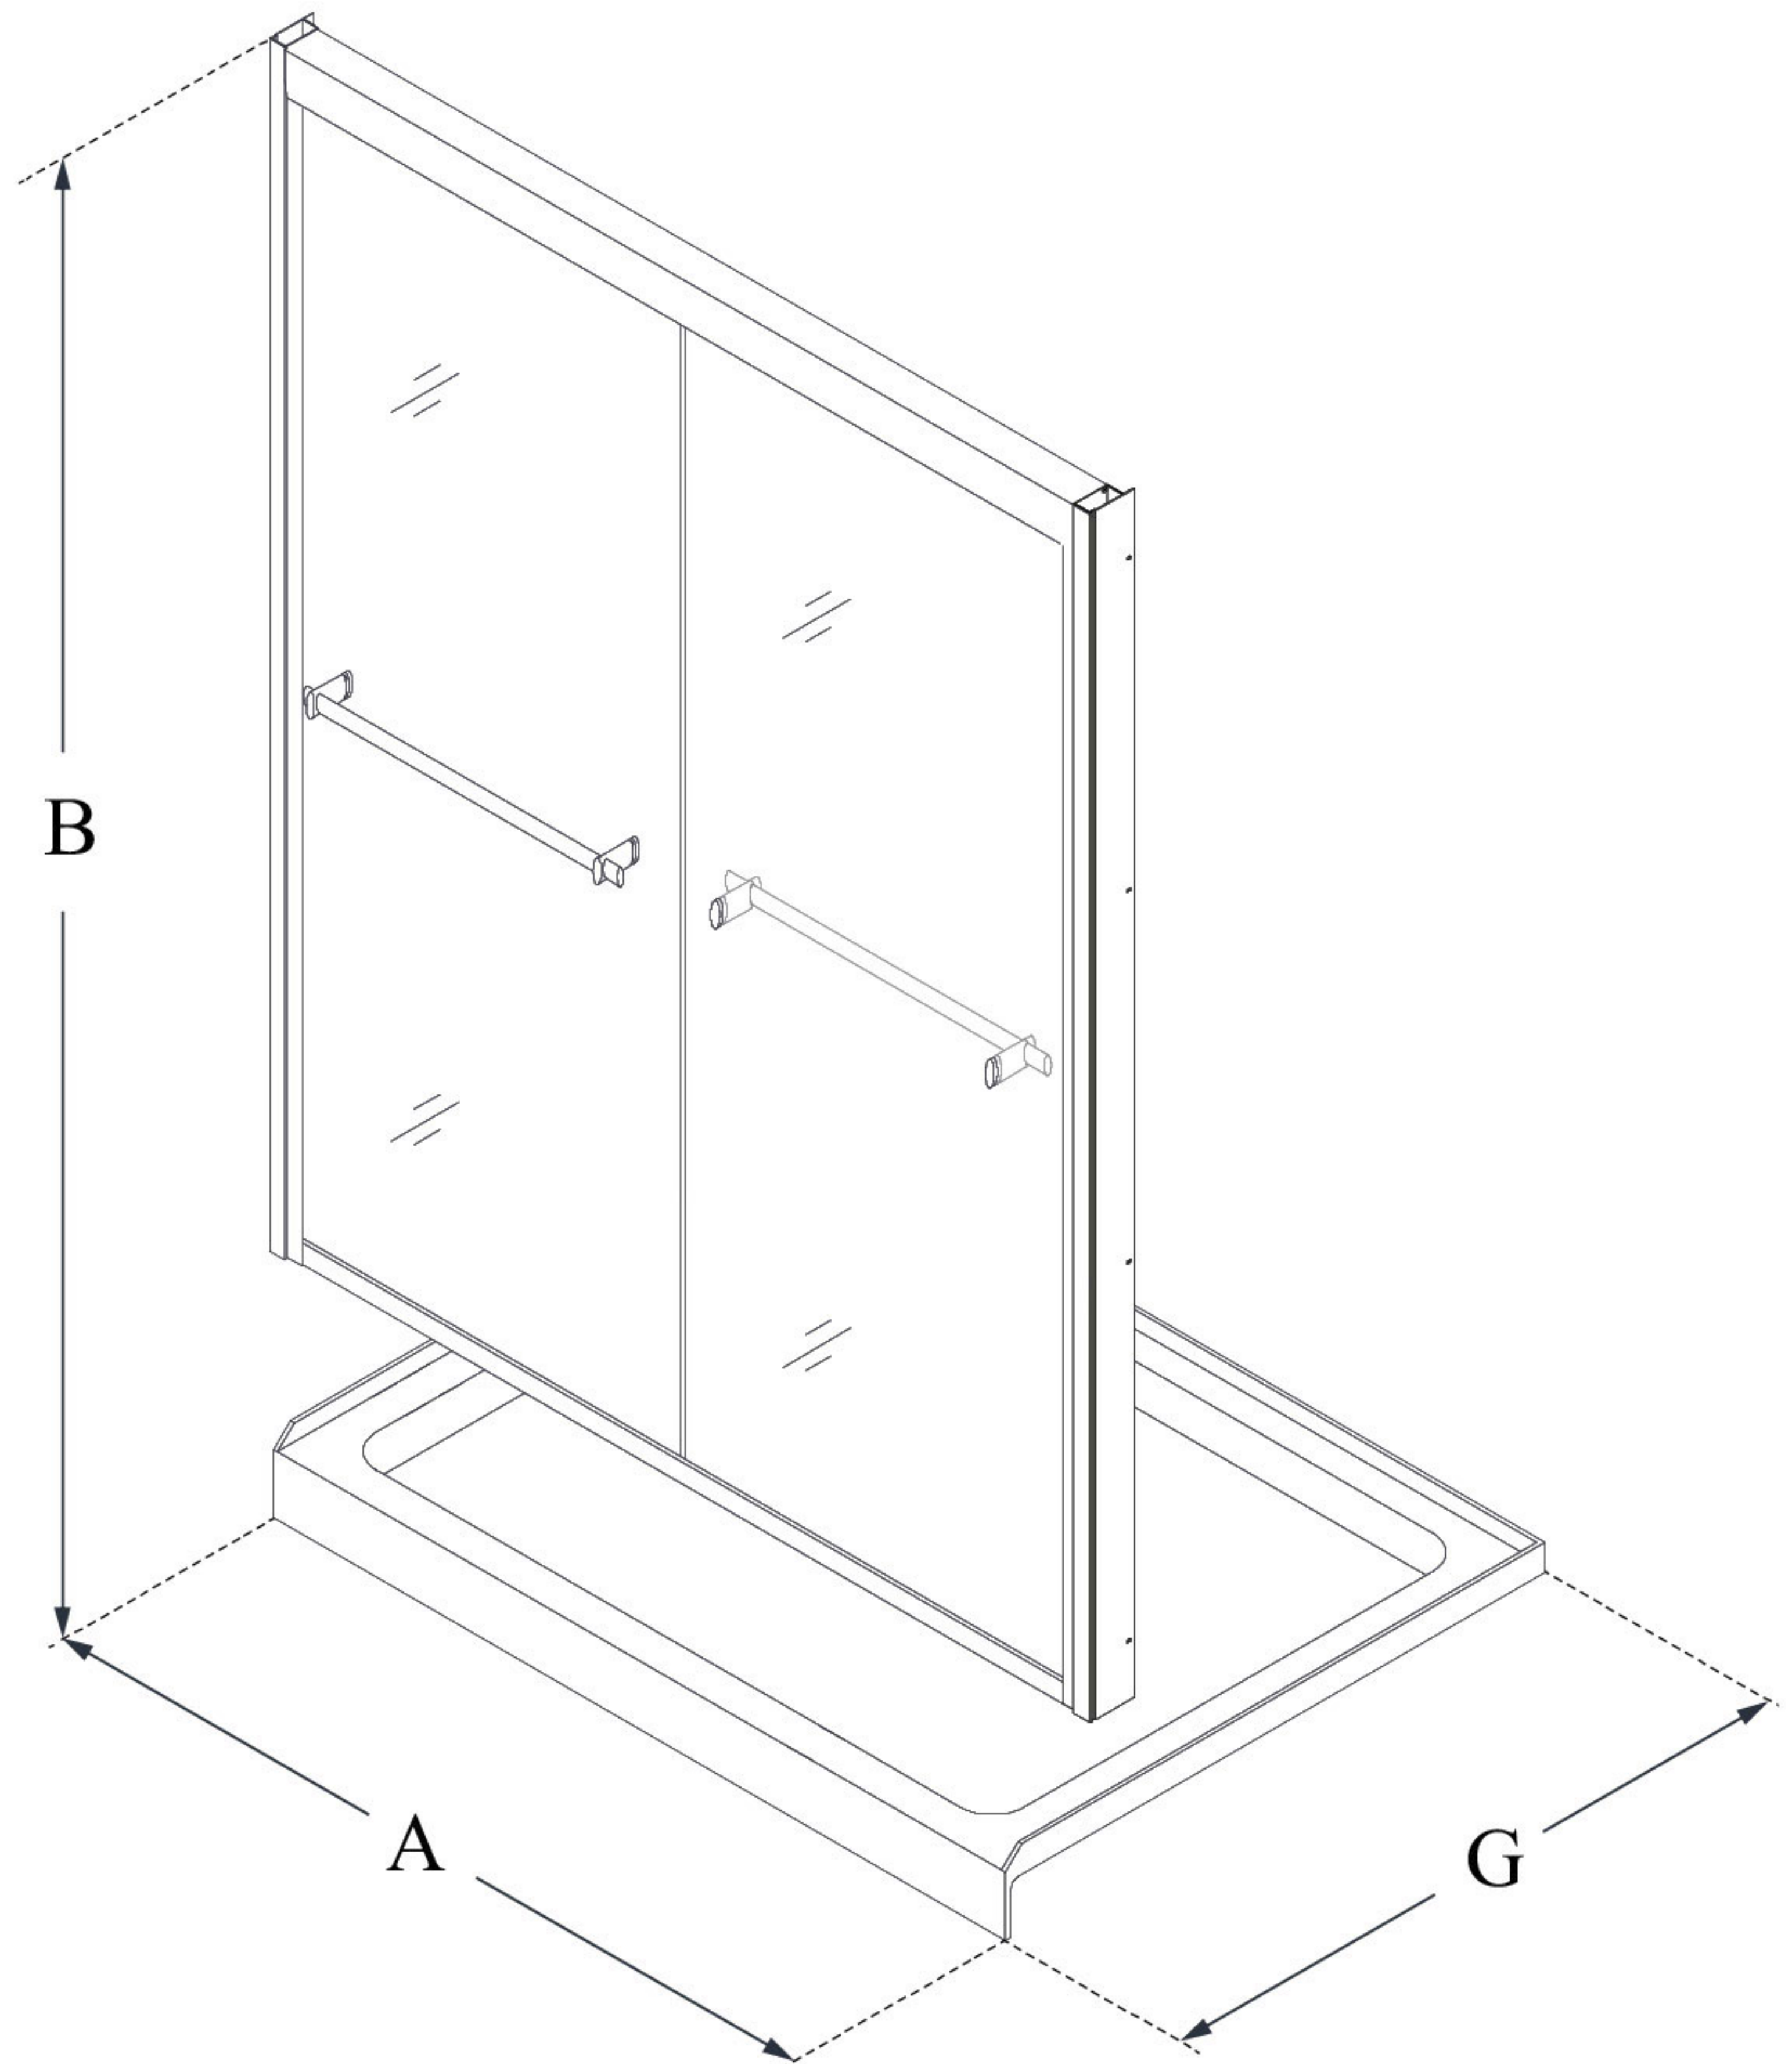

## DUET

DreamLine Duet 32 in. D x 60 in.  
W x 74 3/4 in. H Bypass Sliding  
Shower Door and SlimLine  
Shower Base Kit

### KIT CONTENTS:

- SHOWER DOOR
- SHOWER BASE

### CONFIGURATION DIMENSIONS:

**A: 60"**  
KIT WIDTH

**B: 74 3/4"**  
KIT HEIGHT

**G: 32"**  
KIT DEPTH

### AVAILABLE DRAIN LOCATIONS:

- CENTER
- LEFT
- RIGHT

For precise drain location, please refer to the  
included base technical drawing

DreamLine reserves the right to update or modify the hardware or materials pictured  
without prior notice for the purpose of product improvement and customer satisfaction.