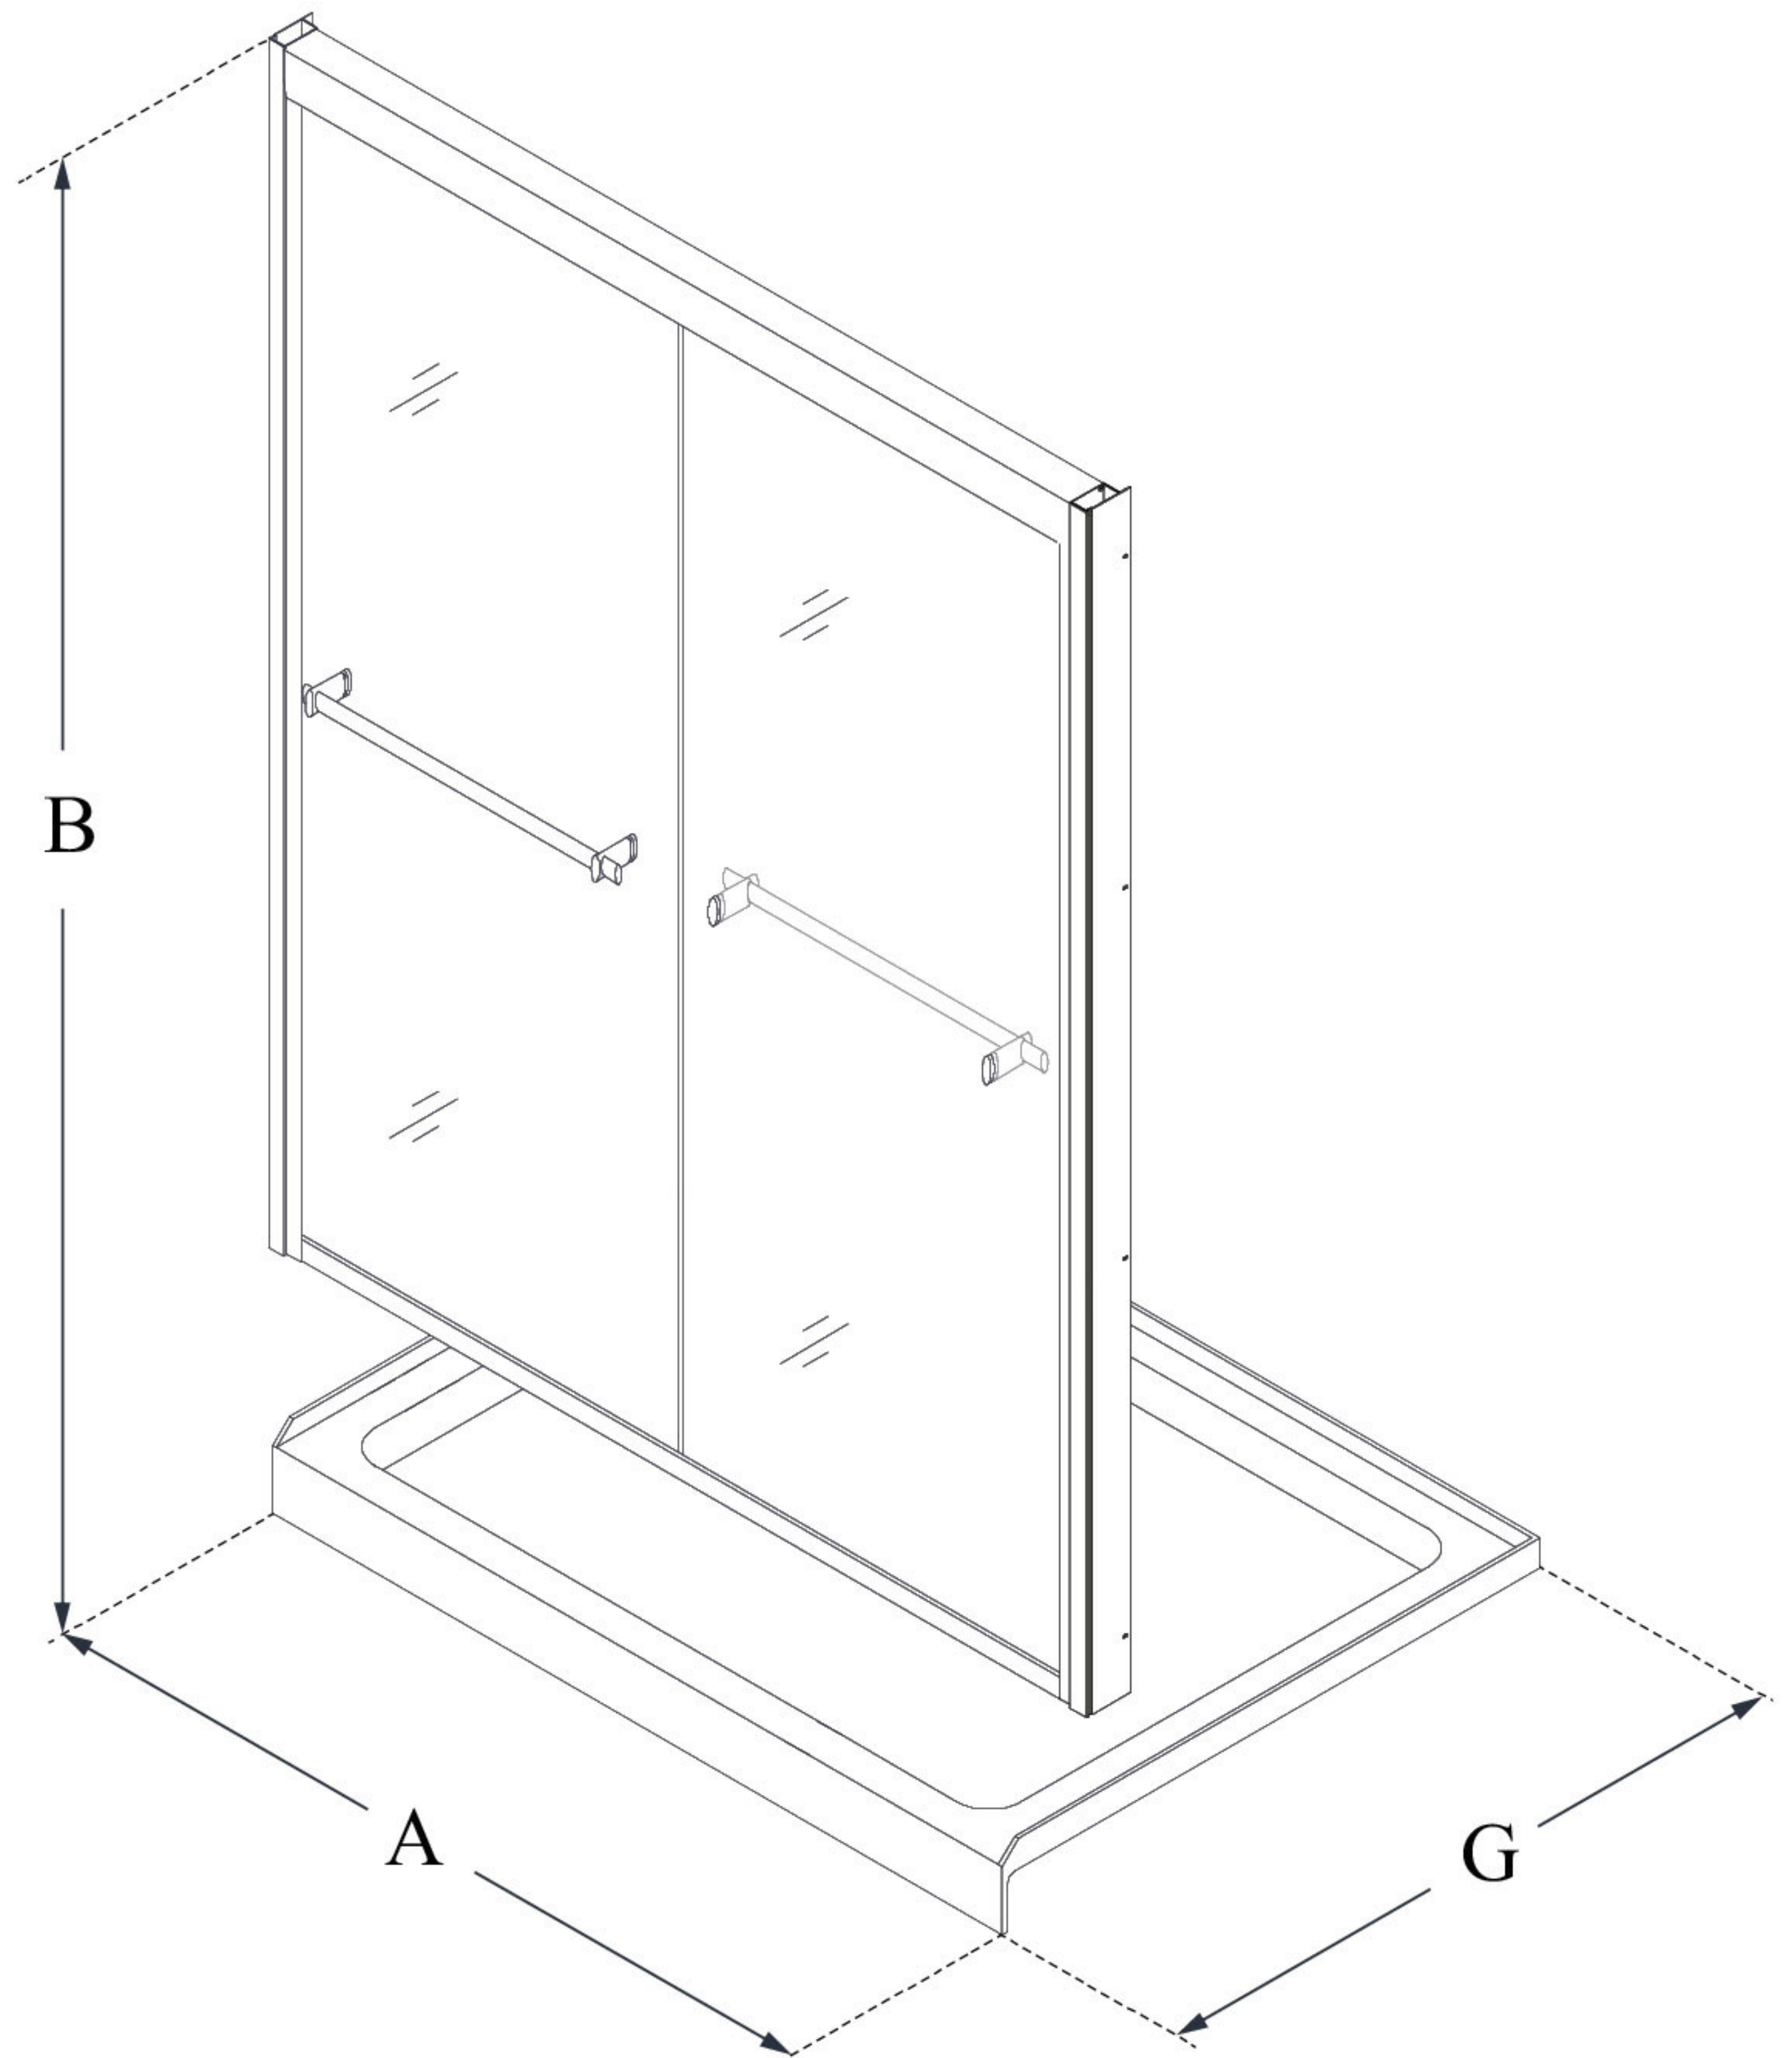

## DUET

DreamLine Duet 30 in. D x 60 in.  
W x 74 3/4 in. H Bypass Sliding  
Shower Door and SlimLine  
Shower Base Kit

### KIT CONTENTS:

- SHOWER DOOR
- SHOWER BASE

### CONFIGURATION DIMENSIONS:

**A: 60"**  
KIT WIDTH

**B: 74 3/4"**  
KIT HEIGHT

**G: 30"**  
KIT DEPTH

### AVAILABLE DRAIN LOCATIONS:

- CENTER
- LEFT
- RIGHT

For precise drain location, please refer to the  
included base technical drawing

DreamLine reserves the right to update or modify the hardware or materials pictured  
without prior notice for the purpose of product improvement and customer satisfaction.