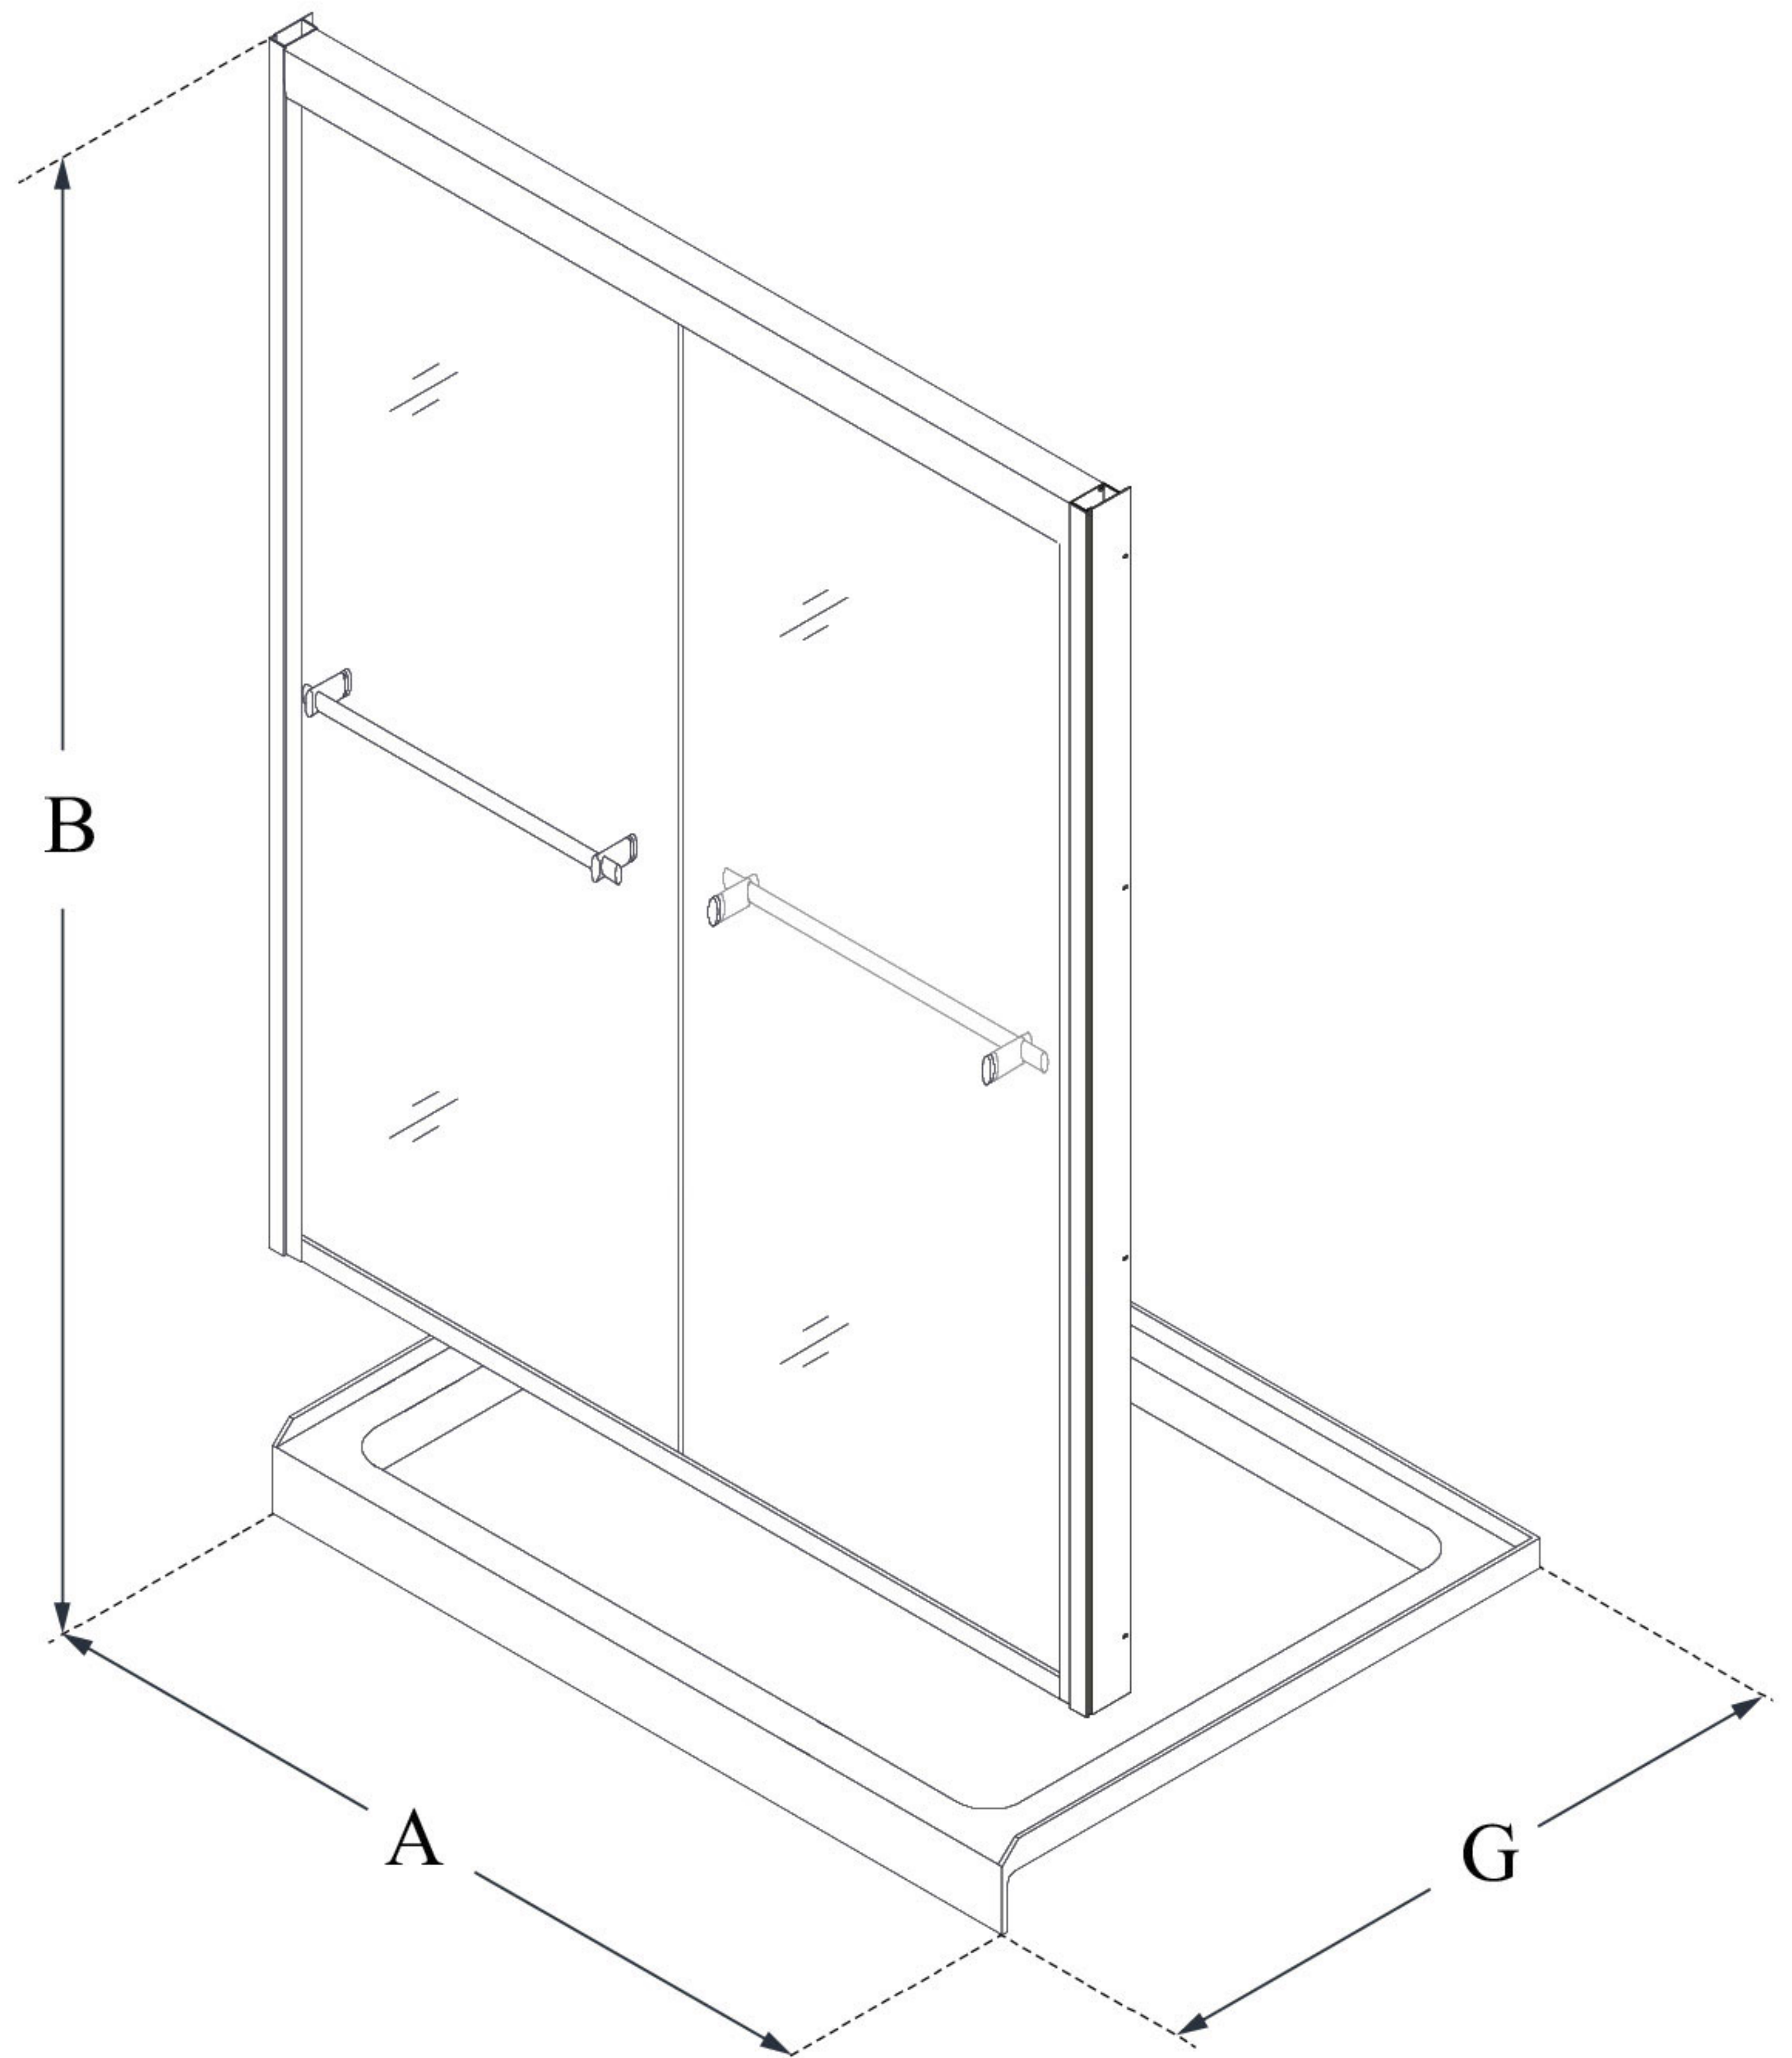

MODEL INFORMATION

DL-6950

DUET

DreamLine Duet 30 in. D x 60 in.
W x 74 3/4 in. H Bypass Sliding
Shower Door and SlimLine
Shower Base Kit

KIT CONTENTS:

- SHOWER DOOR
- SHOWER BASE

CONFIGURATION DIMENSIONS:

A: 60"
KIT WIDTH

B: 74 3/4"
KIT HEIGHT

G: 30"
KIT DEPTH

AVAILABLE DRAIN LOCATIONS:

- CENTER
- LEFT
- RIGHT

For precise drain location, please refer to the
included base technical drawing

DreamLine reserves the right to update or modify the hardware or materials pictured
without prior notice for the purpose of product improvement and customer satisfaction.