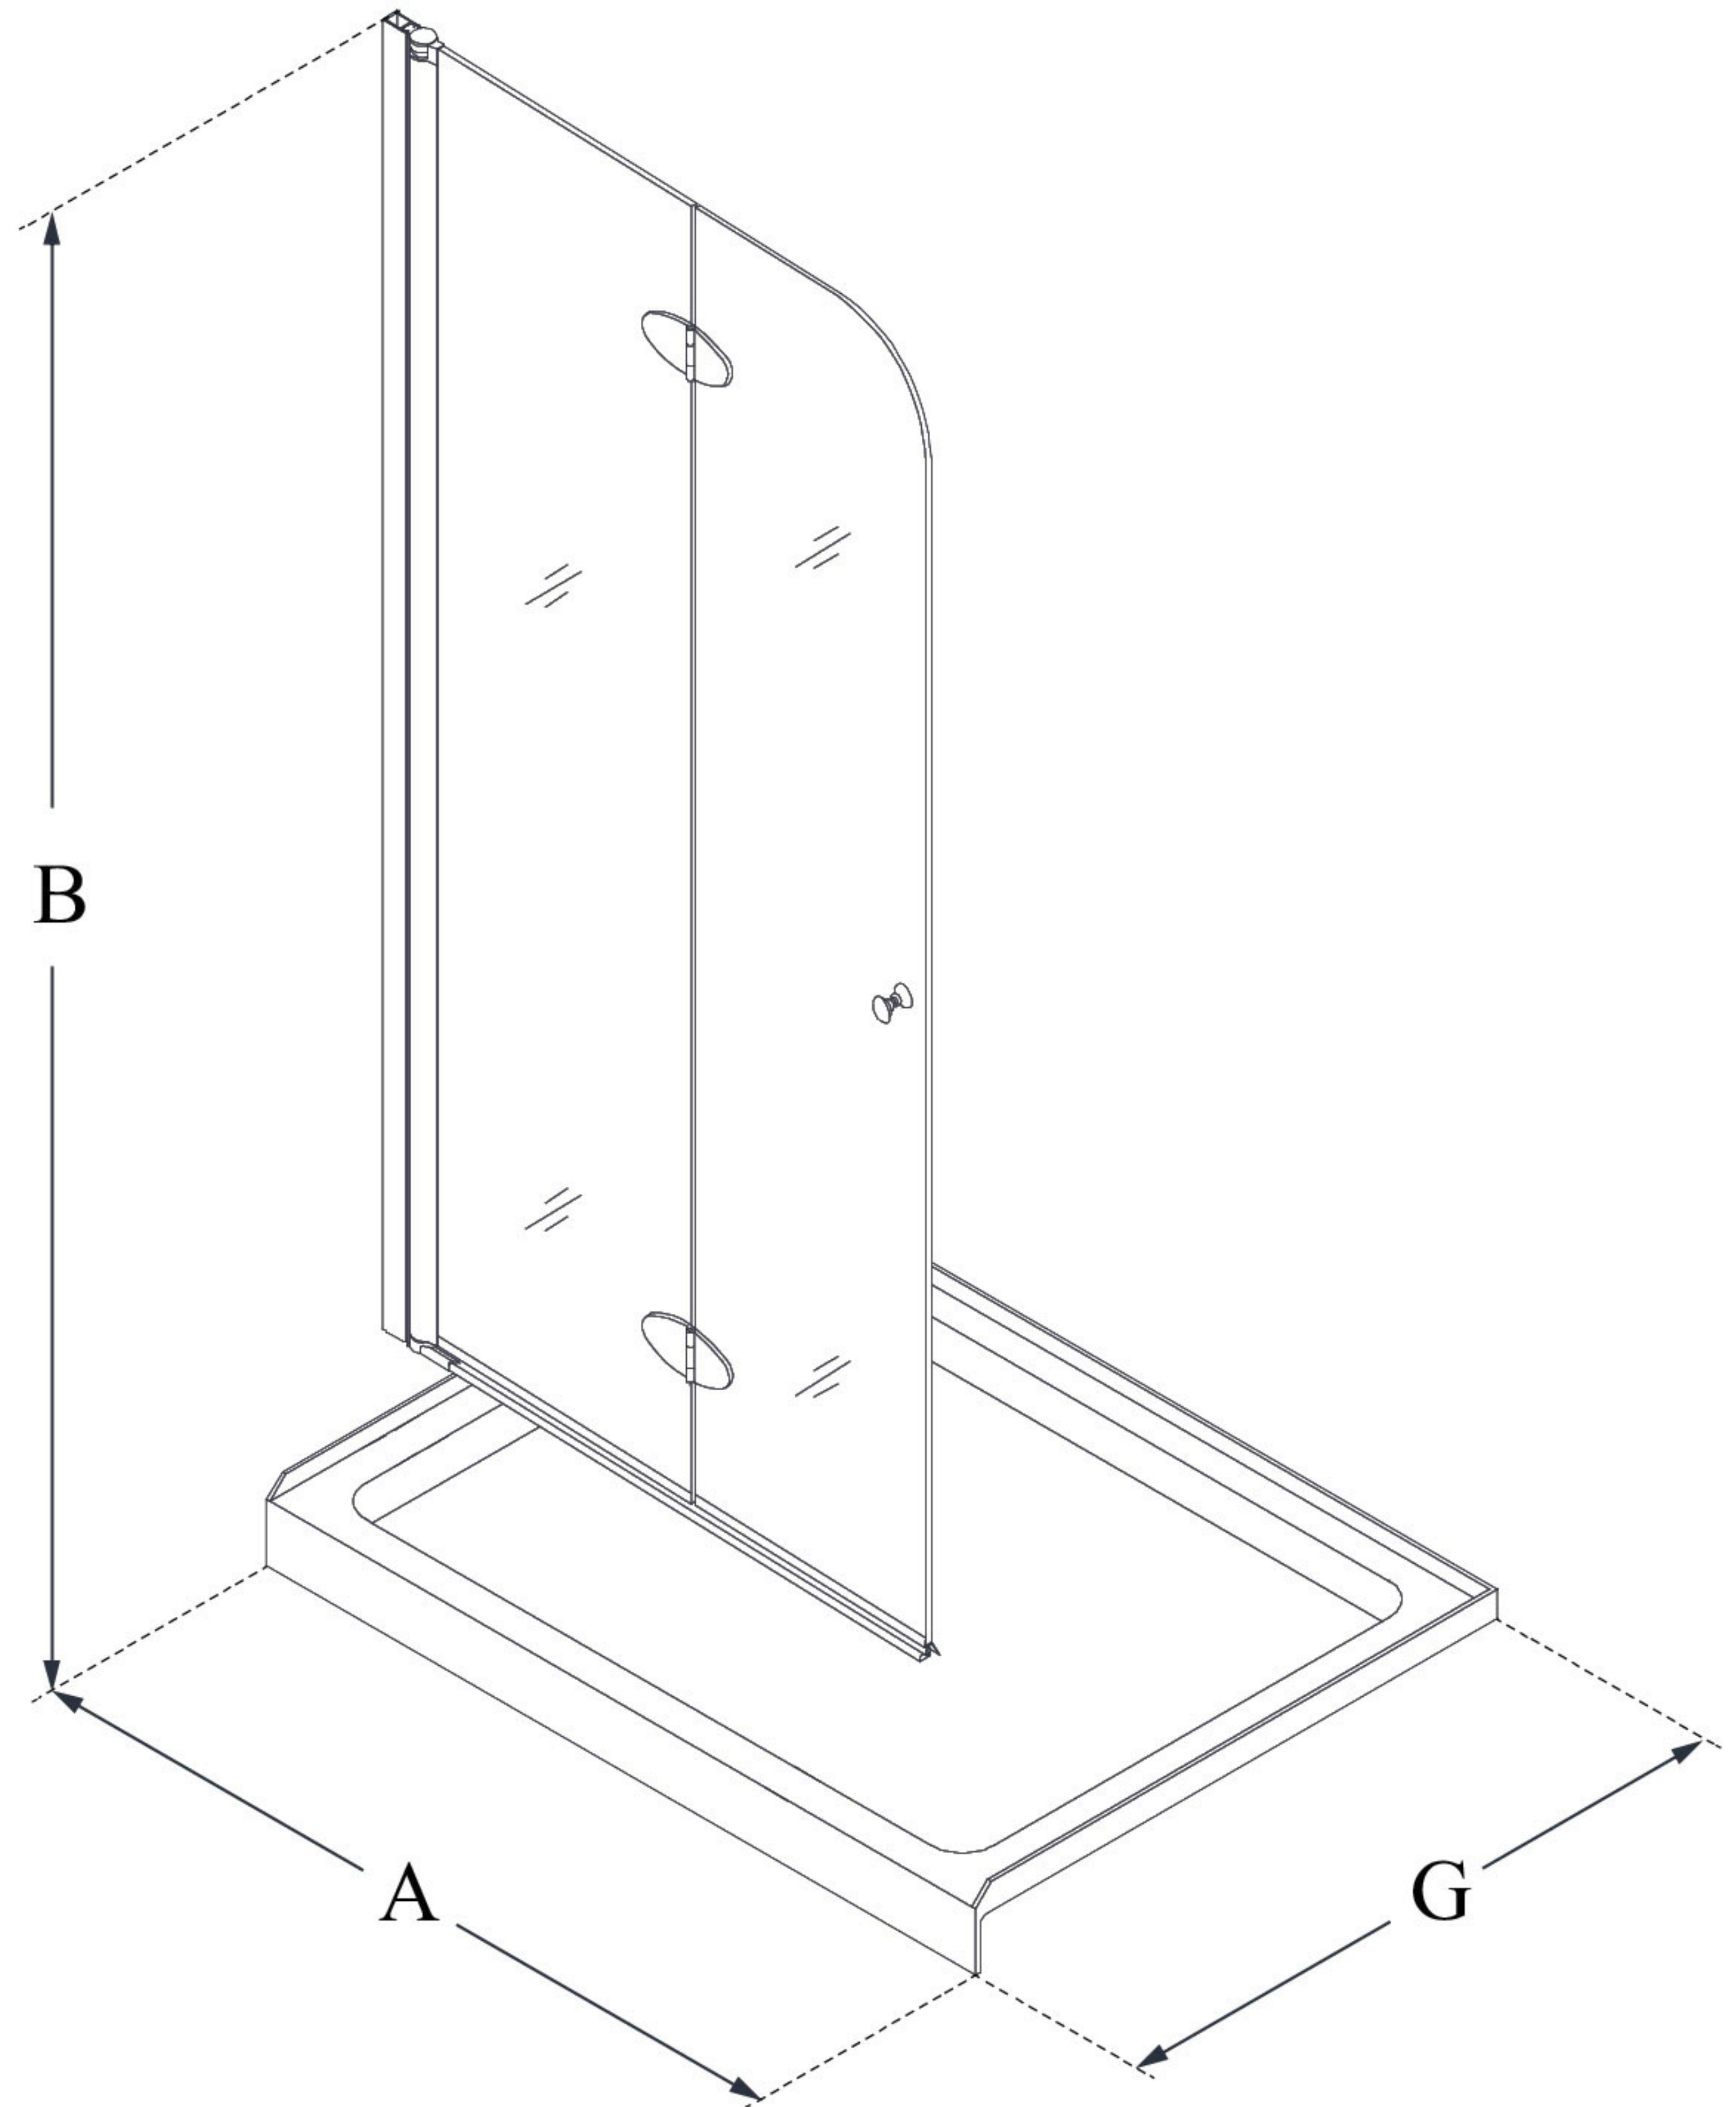

## AQUA FOLD

DreamLine Aqua Fold 32 in. D x  
32 in. W x 74 3/4 in. H Frameless  
Bi-Fold Shower Door and SlimLine  
Shower Base Kit

### KIT CONTENTS:

- SHOWER DOOR
- SHOWER BASE

### CONFIGURATION DIMENSIONS:

**A: 32"**  
KIT WIDTH

**B: 74 3/4"**  
KIT HEIGHT

**G: 32"**  
KIT DEPTH

### AVAILABLE DRAIN LOCATIONS:

- CENTER

For precise drain location, please refer to the  
included base technical drawing

DreamLine reserves the right to update or modify the hardware or materials pictured  
without prior notice for the purpose of product improvement and customer satisfaction.