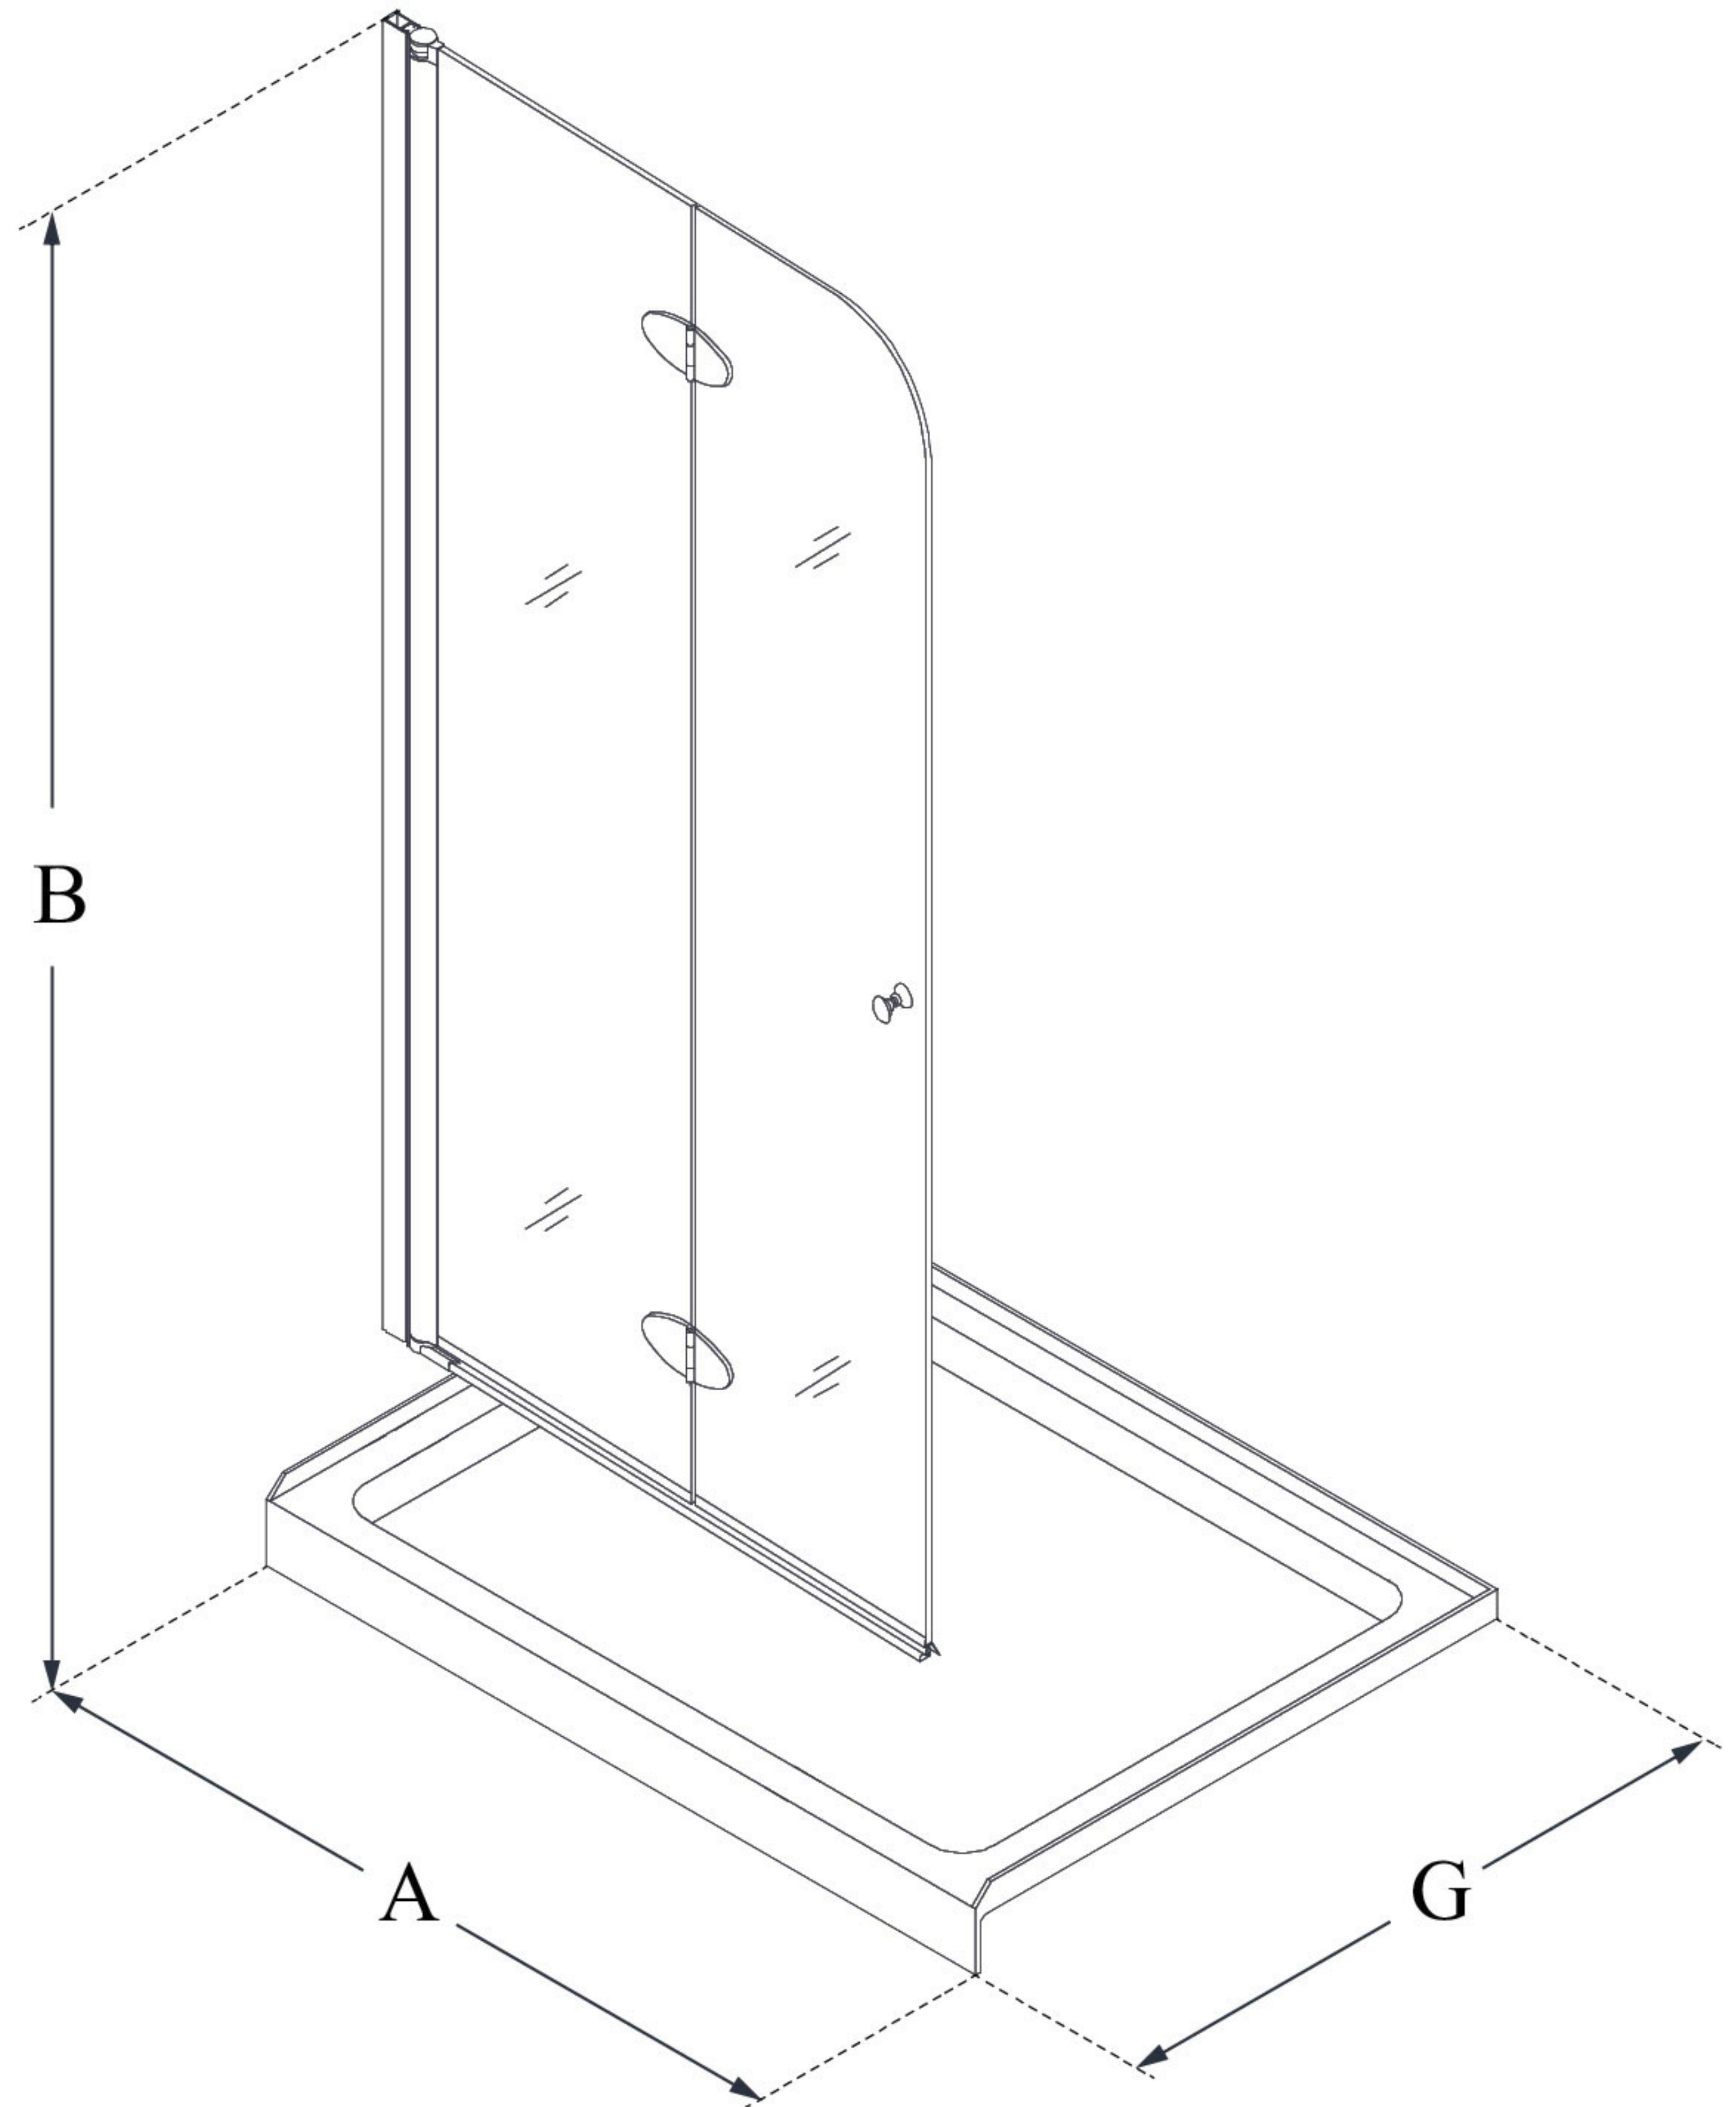

MODEL INFORMATION

DL-6528

AQUA FOLD

DreamLine Aqua Fold 36 in. D x
36 in. W x 74 3/4 in. H Frameless
Bi-Fold Shower Door and SlimLine
Shower Base Kit

KIT CONTENTS:

- SHOWER DOOR
- SHOWER BASE

CONFIGURATION DIMENSIONS:

A: 36"
KIT WIDTH

B: 74 3/4"
KIT HEIGHT

G: 36"
KIT DEPTH

AVAILABLE DRAIN LOCATIONS:

- CENTER

For precise drain location, please refer to the
included base technical drawing

DreamLine reserves the right to update or modify the hardware or materials pictured
without prior notice for the purpose of product improvement and customer satisfaction.