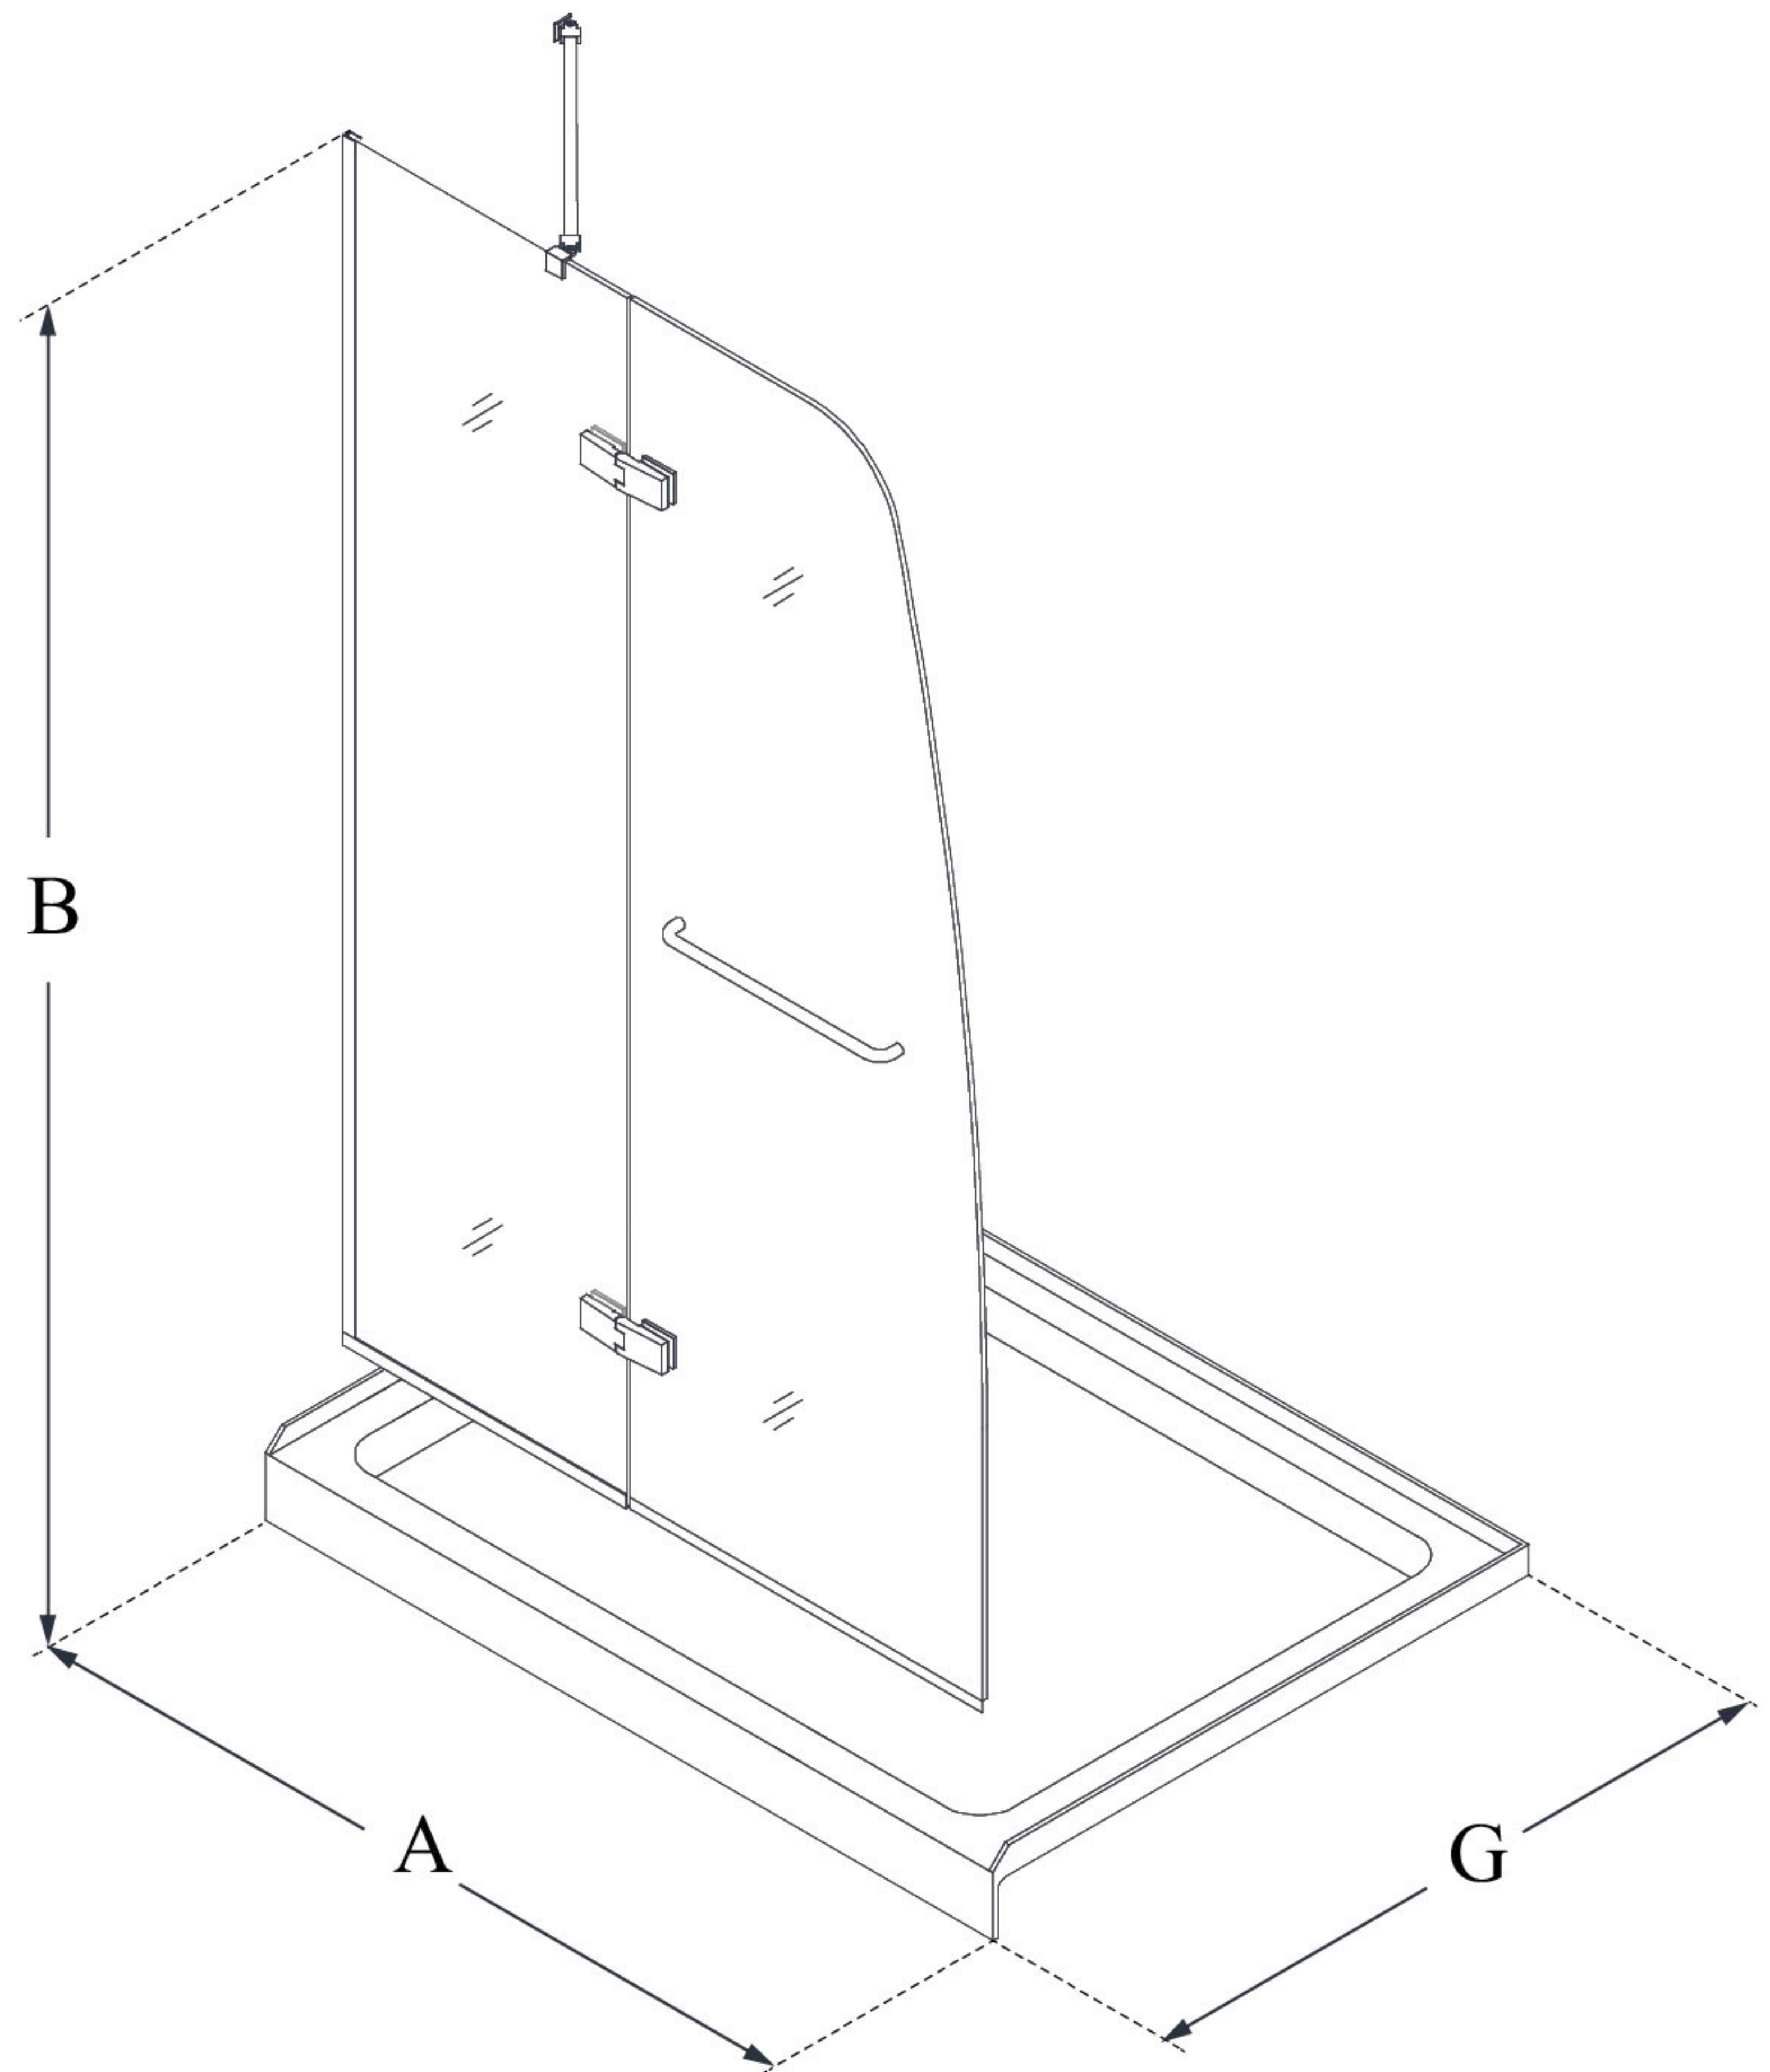

## AQUA ULTRA

DreamLine Aqua Ultra 36 in. D x  
48 in. W x 74 3/4 in. H Frameless  
Hinged Shower Door and SlimLine  
Shower Base Kit

### KIT CONTENTS:

- SHOWER DOOR
- SHOWER BASE

### CONFIGURATION DIMENSIONS:

**A: 48"**  
KIT WIDTH

**B: 74 3/4"**  
KIT HEIGHT

**G: 36"**  
KIT DEPTH

### AVAILABLE DRAIN LOCATIONS:

- CENTER

For precise drain location, please refer to the  
included base technical drawing

DreamLine reserves the right to update or modify the hardware or materials pictured  
without prior notice for the purpose of product improvement and customer satisfaction.