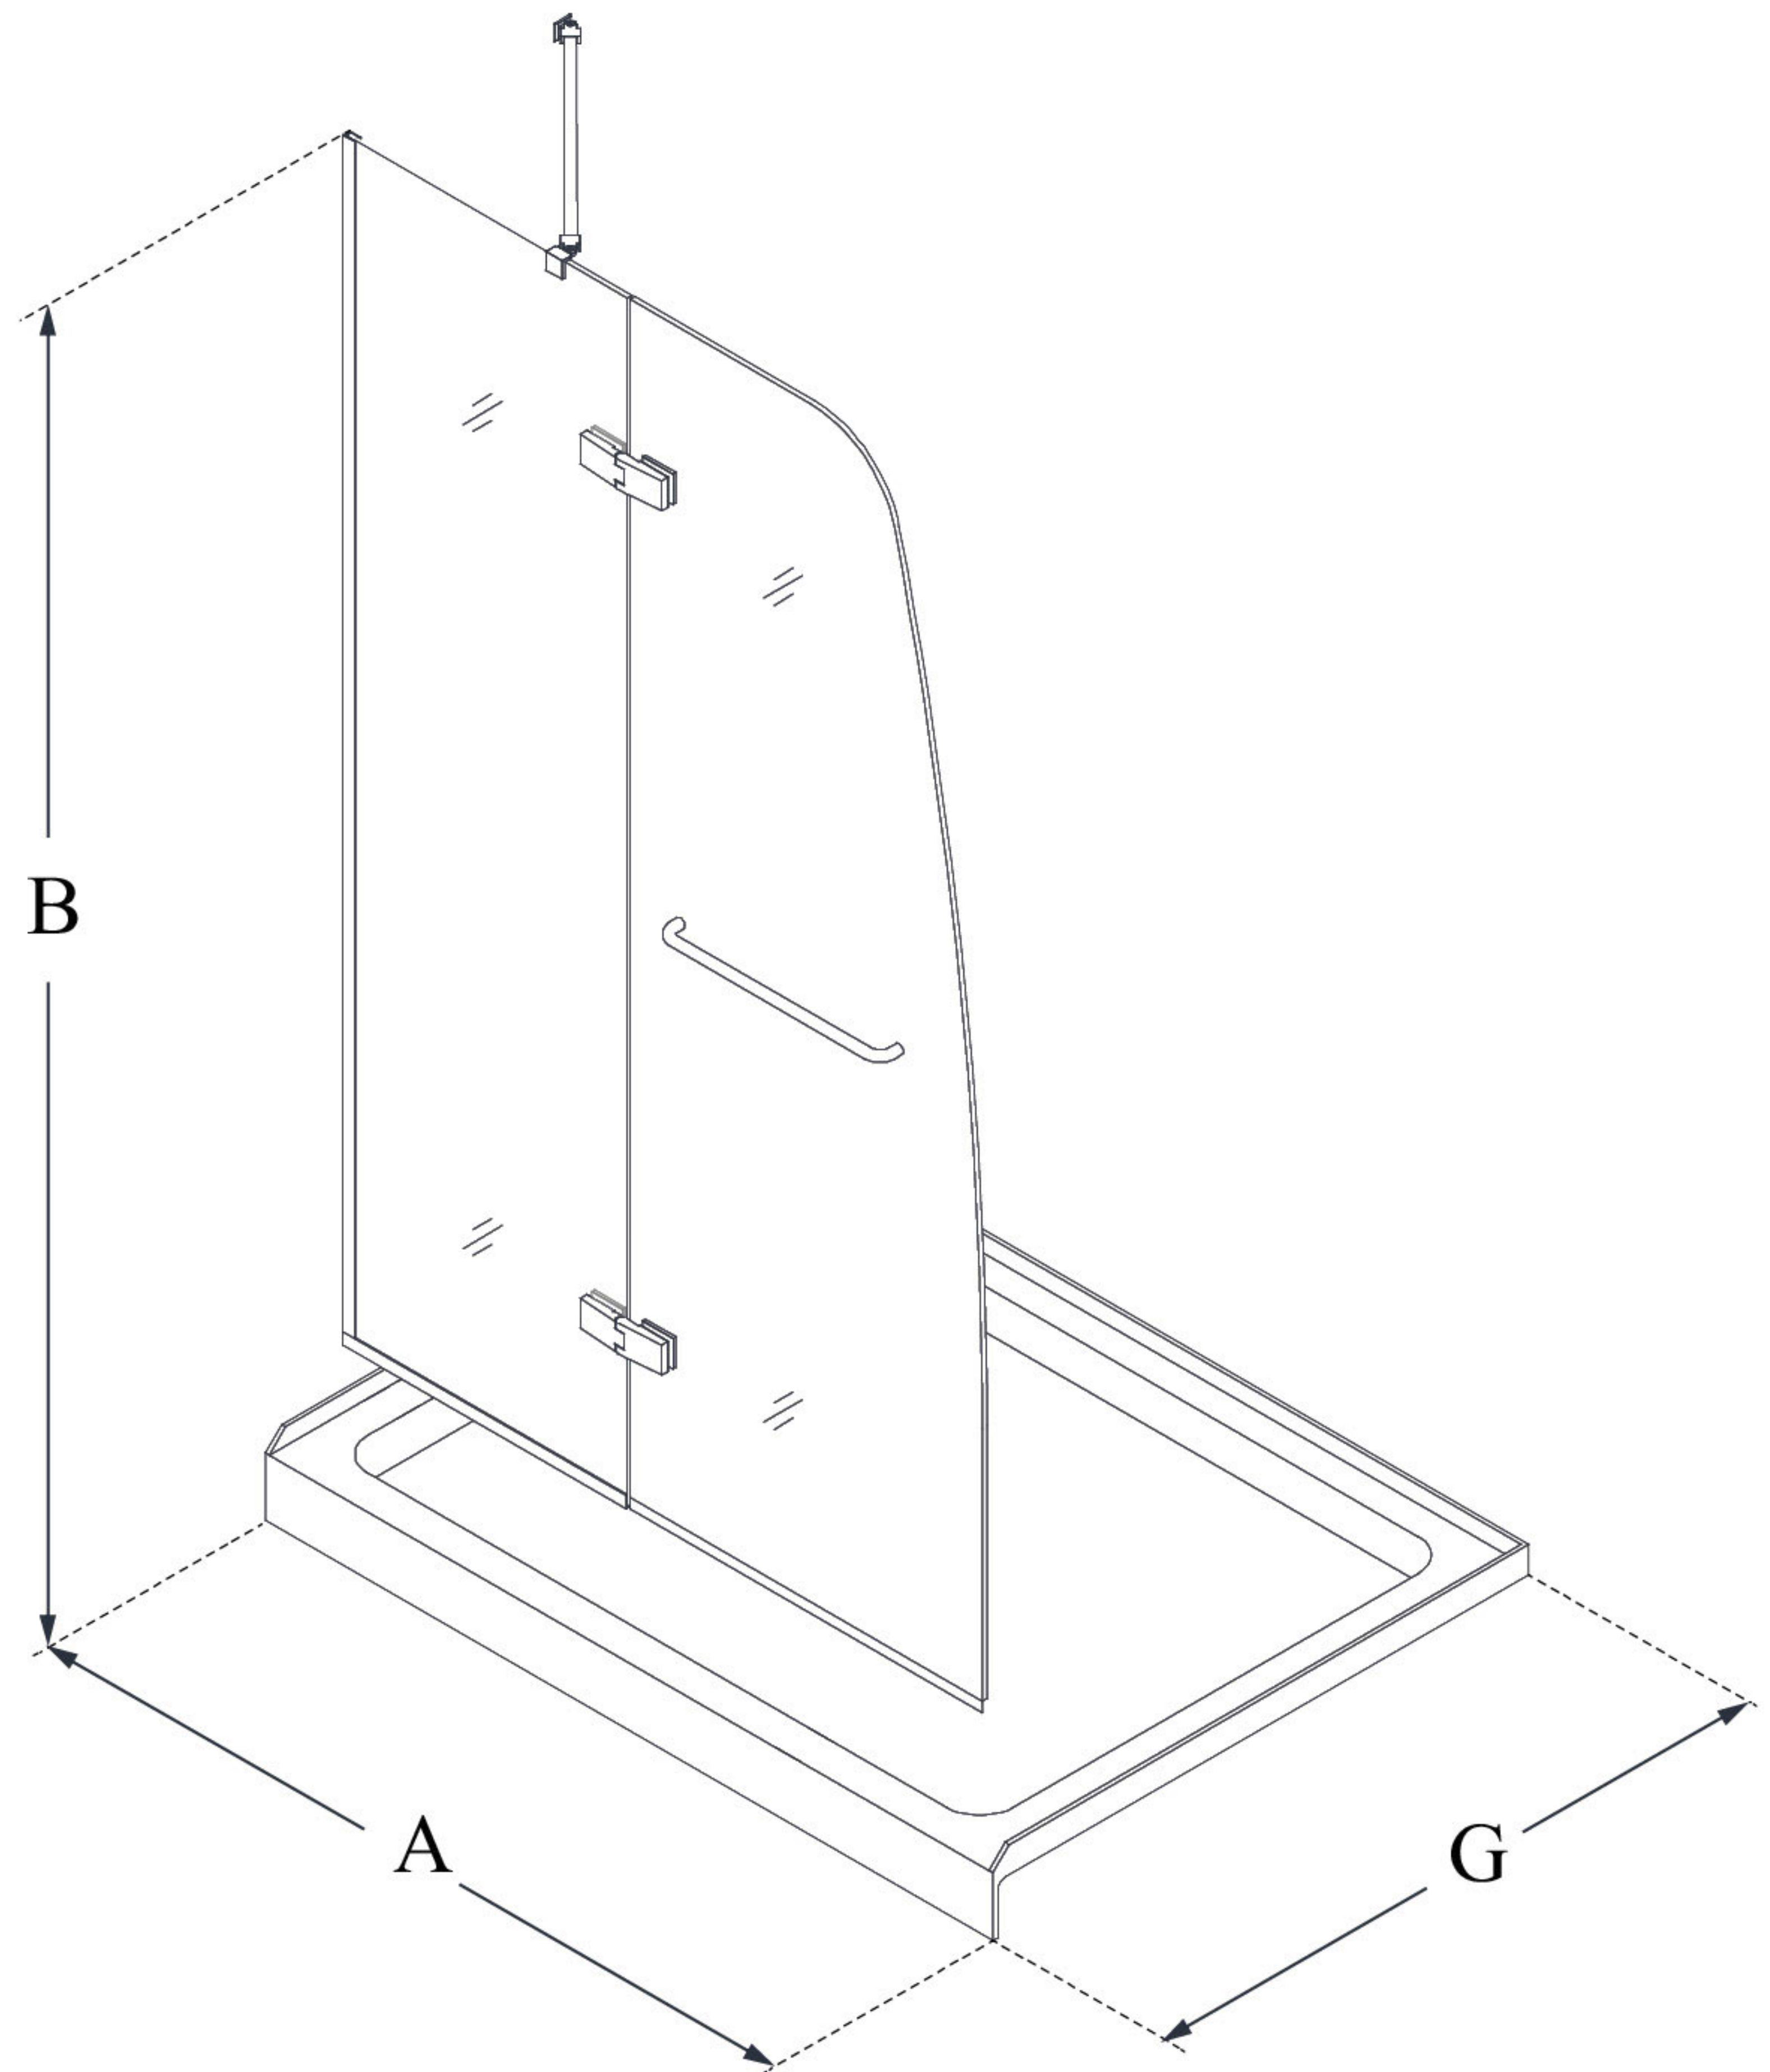

MODEL INFORMATION

DL-6523

AQUA ULTRA

DreamLine Aqua Ultra 36 in. D x
60 in. W x 74 3/4 in. H Frameless
Hinged Shower Door and SlimLine
Shower Base Kit

KIT CONTENTS:

- SHOWER DOOR
- SHOWER BASE

CONFIGURATION DIMENSIONS:

A: 60"
KIT WIDTH

B: 74 3/4"
KIT HEIGHT

G: 36"
KIT DEPTH

AVAILABLE DRAIN LOCATIONS:

- CENTER
- LEFT
- RIGHT

For precise drain location, please refer to the
included base technical drawing

DreamLine reserves the right to update or modify the hardware or materials pictured
without prior notice for the purpose of product improvement and customer satisfaction.