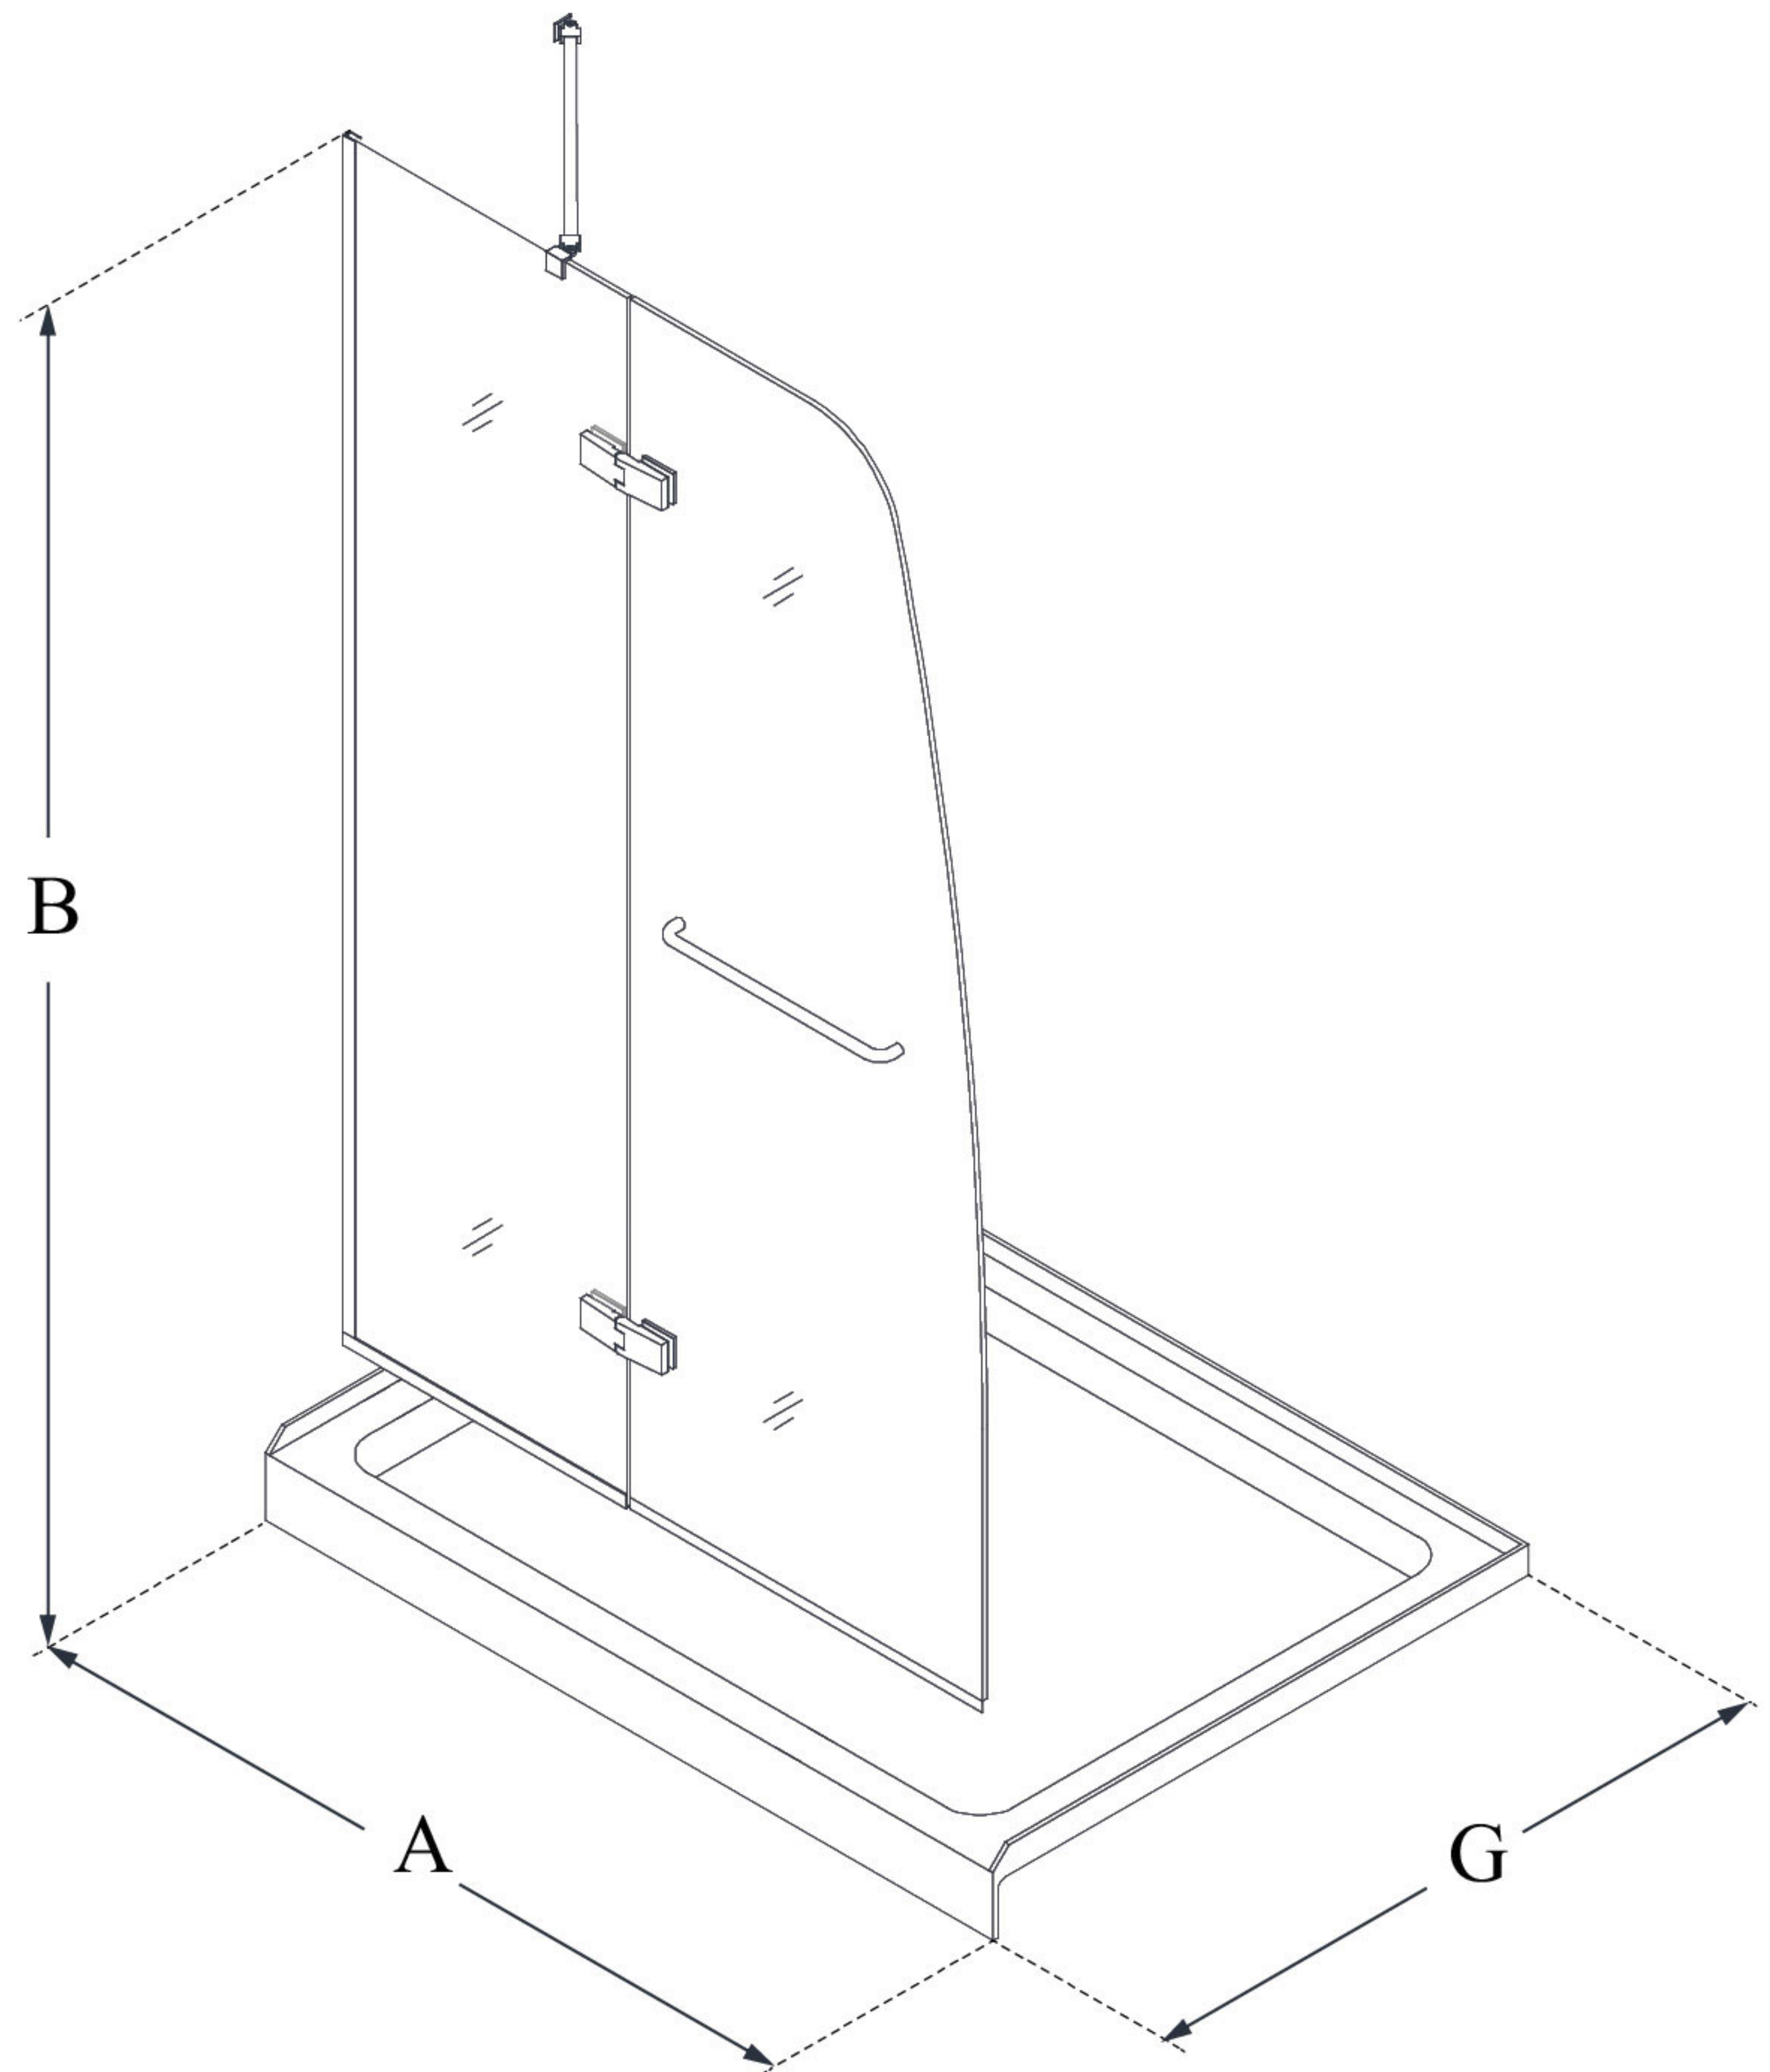

## AQUA ULTRA

DreamLine Aqua Ultra 34 in. D x  
60 in. W x 74 3/4 in. H Frameless  
Hinged Shower Door and SlimLine  
Shower Base Kit

### KIT CONTENTS:

- SHOWER DOOR
- SHOWER BASE

### CONFIGURATION DIMENSIONS:

**A: 60"**  
KIT WIDTH

**B: 74 3/4"**  
KIT HEIGHT

**G: 34"**  
KIT DEPTH

### AVAILABLE DRAIN LOCATIONS:

- CENTER
- LEFT
- RIGHT

For precise drain location, please refer to the  
included base technical drawing

DreamLine reserves the right to update or modify the hardware or materials pictured  
without prior notice for the purpose of product improvement and customer satisfaction.