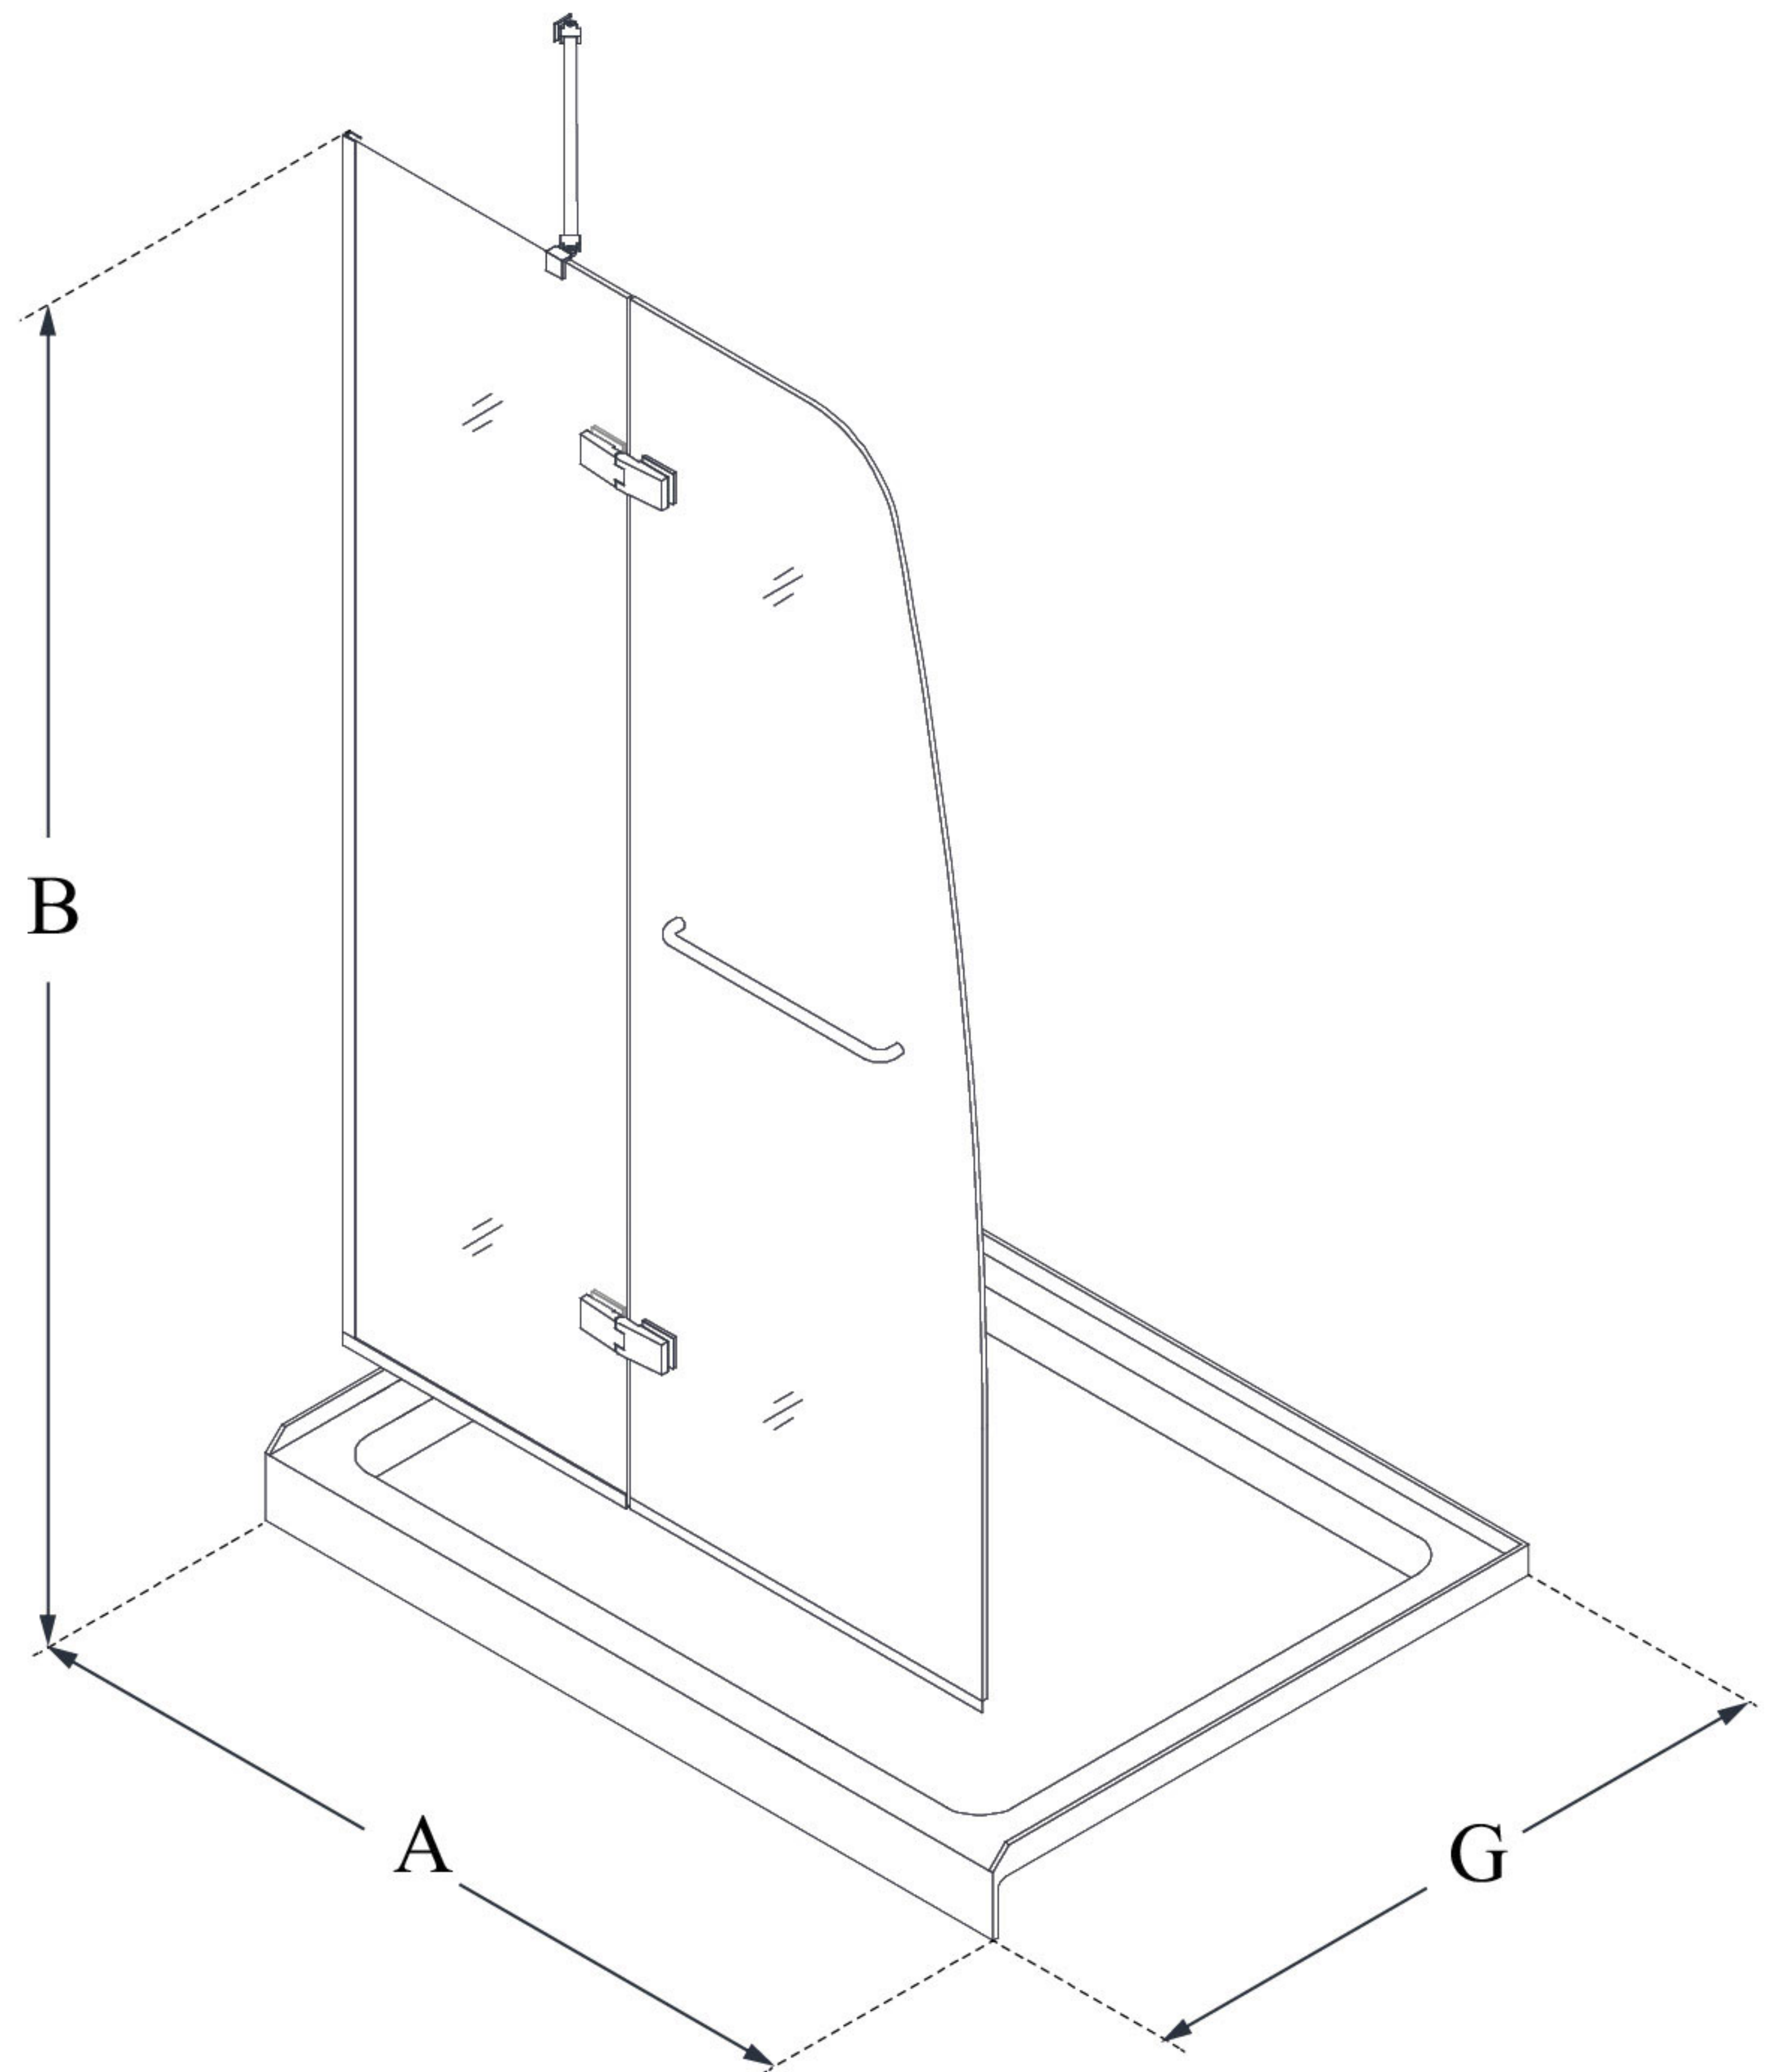

MODEL INFORMATION

DL-6522

AQUA ULTRA

DreamLine Aqua Ultra 34 in. D x
60 in. W x 74 3/4 in. H Frameless
Hinged Shower Door and SlimLine
Shower Base Kit

KIT CONTENTS:

- SHOWER DOOR
- SHOWER BASE

CONFIGURATION DIMENSIONS:

A: 60"
KIT WIDTH

B: 74 3/4"
KIT HEIGHT

G: 34"
KIT DEPTH

AVAILABLE DRAIN LOCATIONS:

- CENTER
- LEFT
- RIGHT

For precise drain location, please refer to the
included base technical drawing

DreamLine reserves the right to update or modify the hardware or materials pictured
without prior notice for the purpose of product improvement and customer satisfaction.