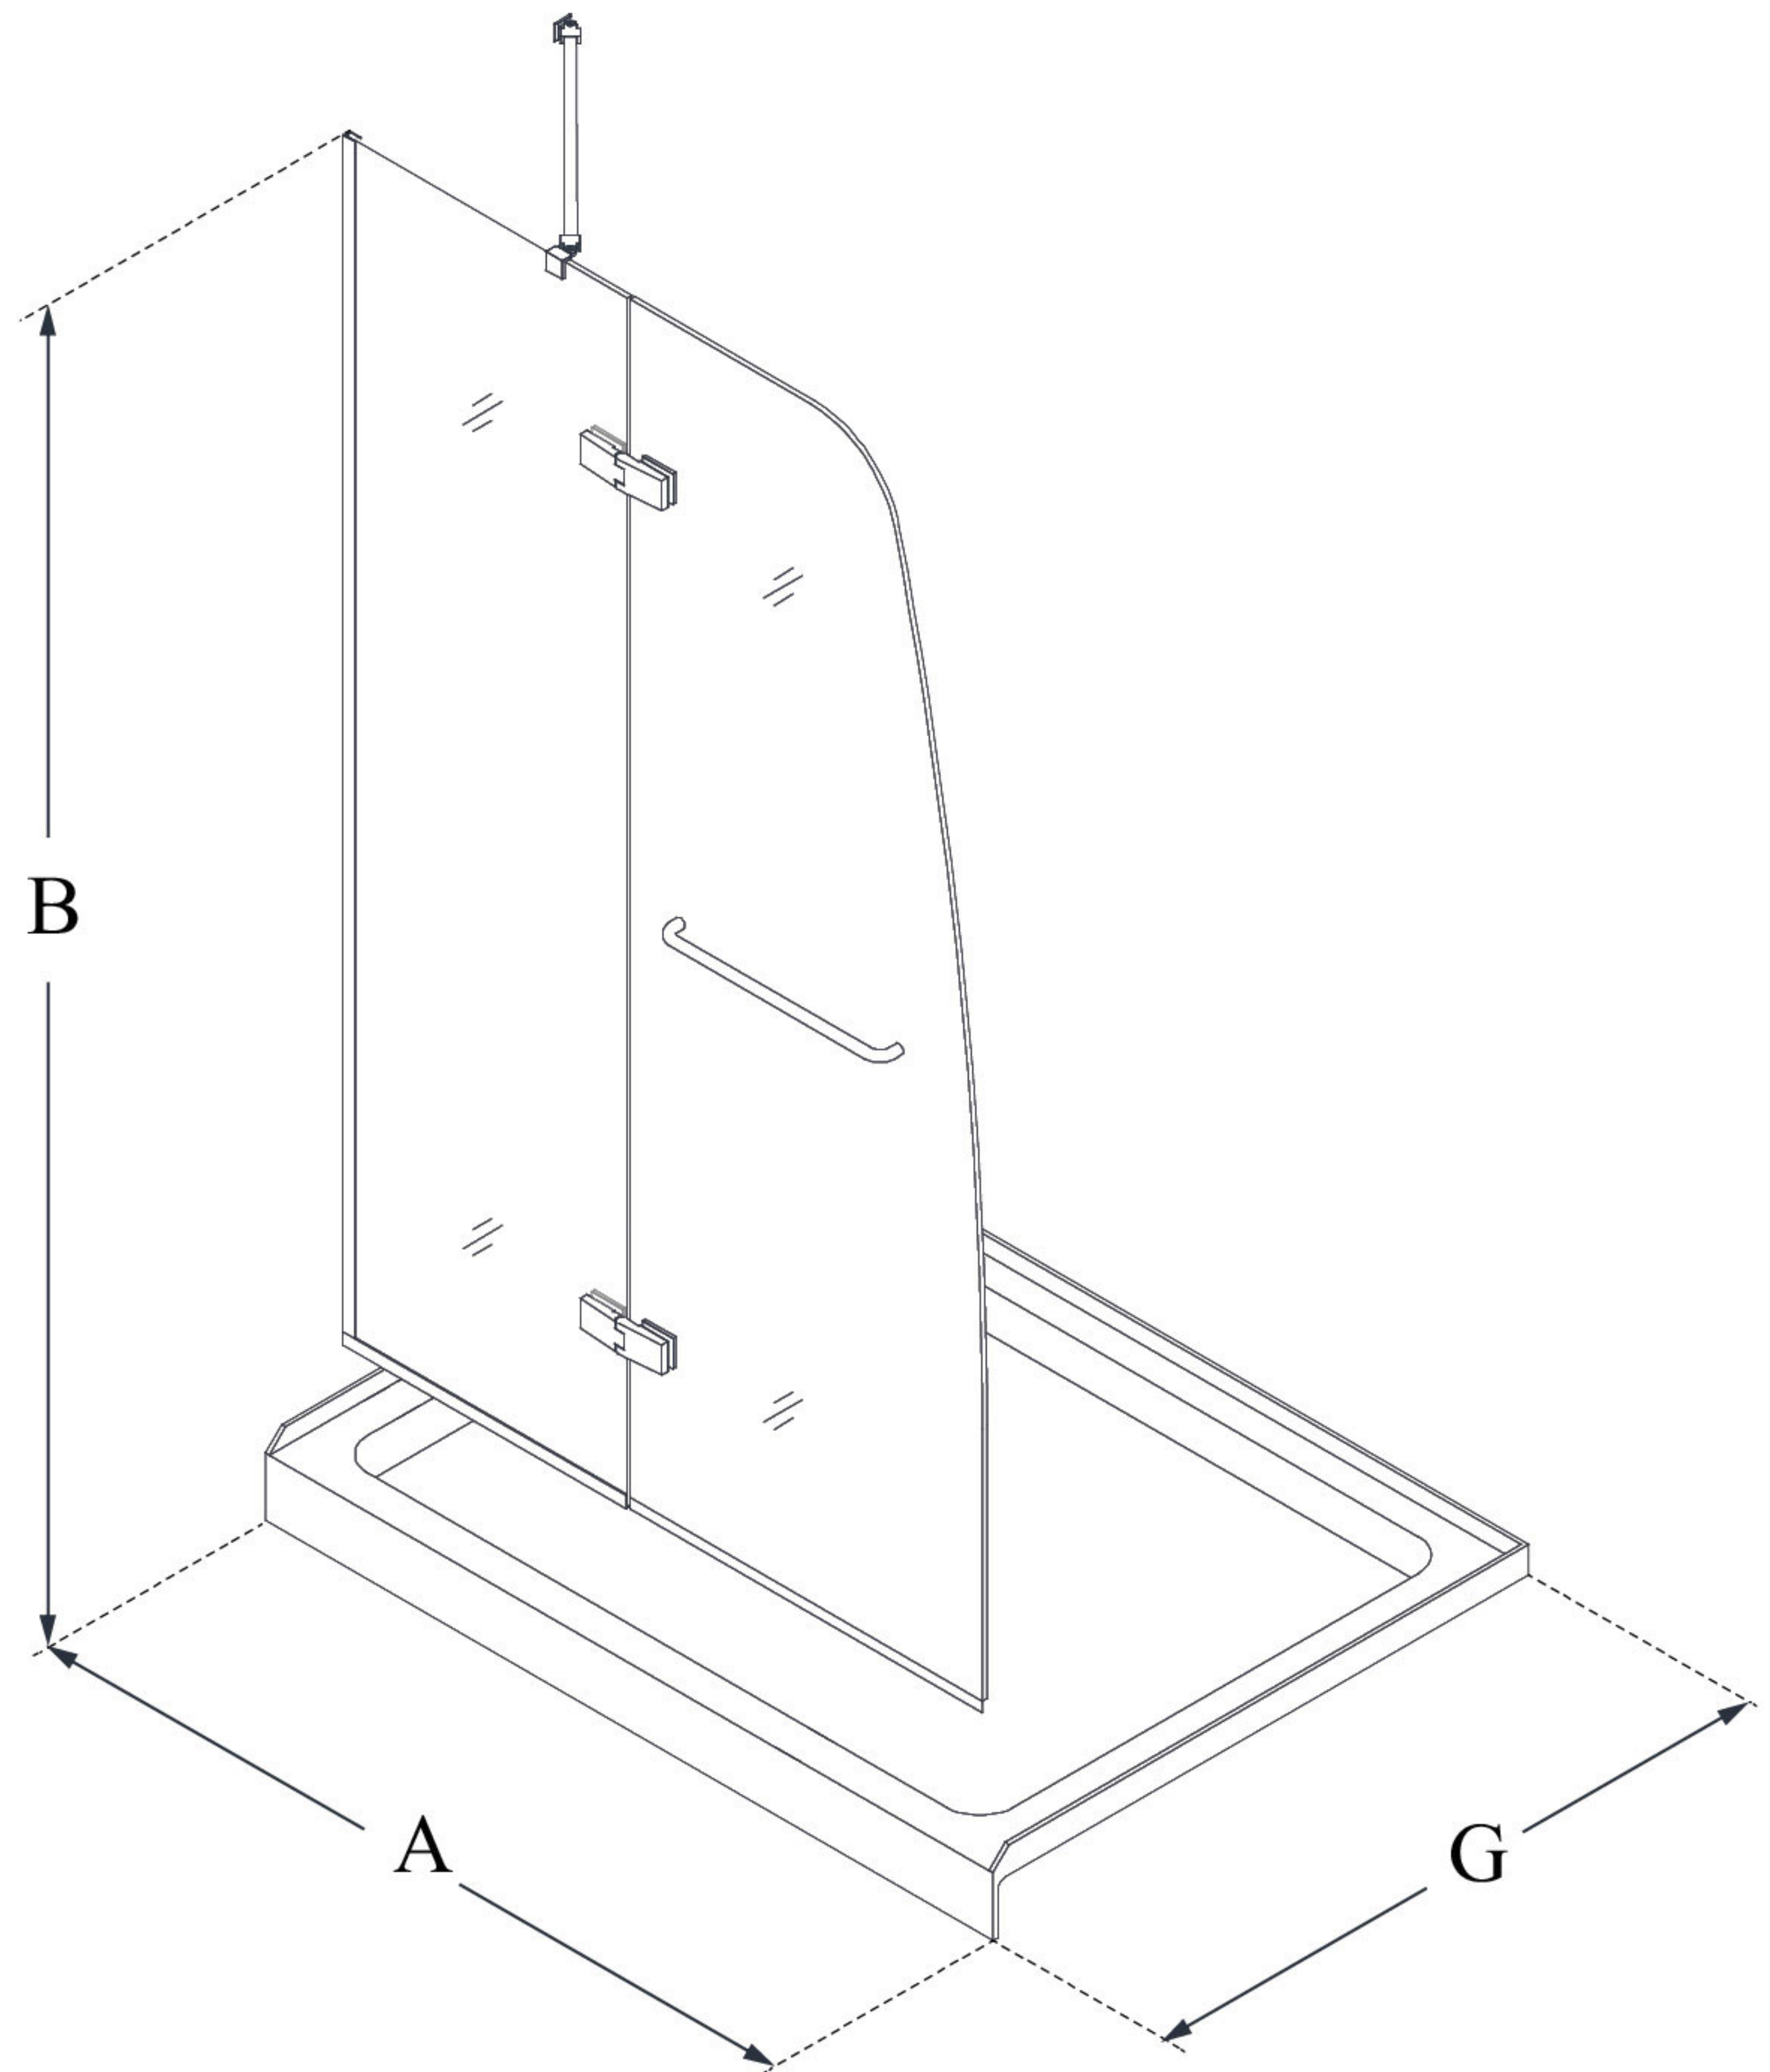

MODEL INFORMATION

DL-6521

AQUA ULTRA

DreamLine Aqua Ultra 32 in. D x
60 in. W x 74 3/4 in. H Frameless
Hinged Shower Door and SlimLine
Shower Base Kit

KIT CONTENTS:

- SHOWER DOOR
- SHOWER BASE

CONFIGURATION DIMENSIONS:

A: 60"
KIT WIDTH

B: 74 3/4"
KIT HEIGHT

G: 32"
KIT DEPTH

AVAILABLE DRAIN LOCATIONS:

- CENTER
- LEFT
- RIGHT

For precise drain location, please refer to the
included base technical drawing

DreamLine reserves the right to update or modify the hardware or materials pictured
without prior notice for the purpose of product improvement and customer satisfaction.