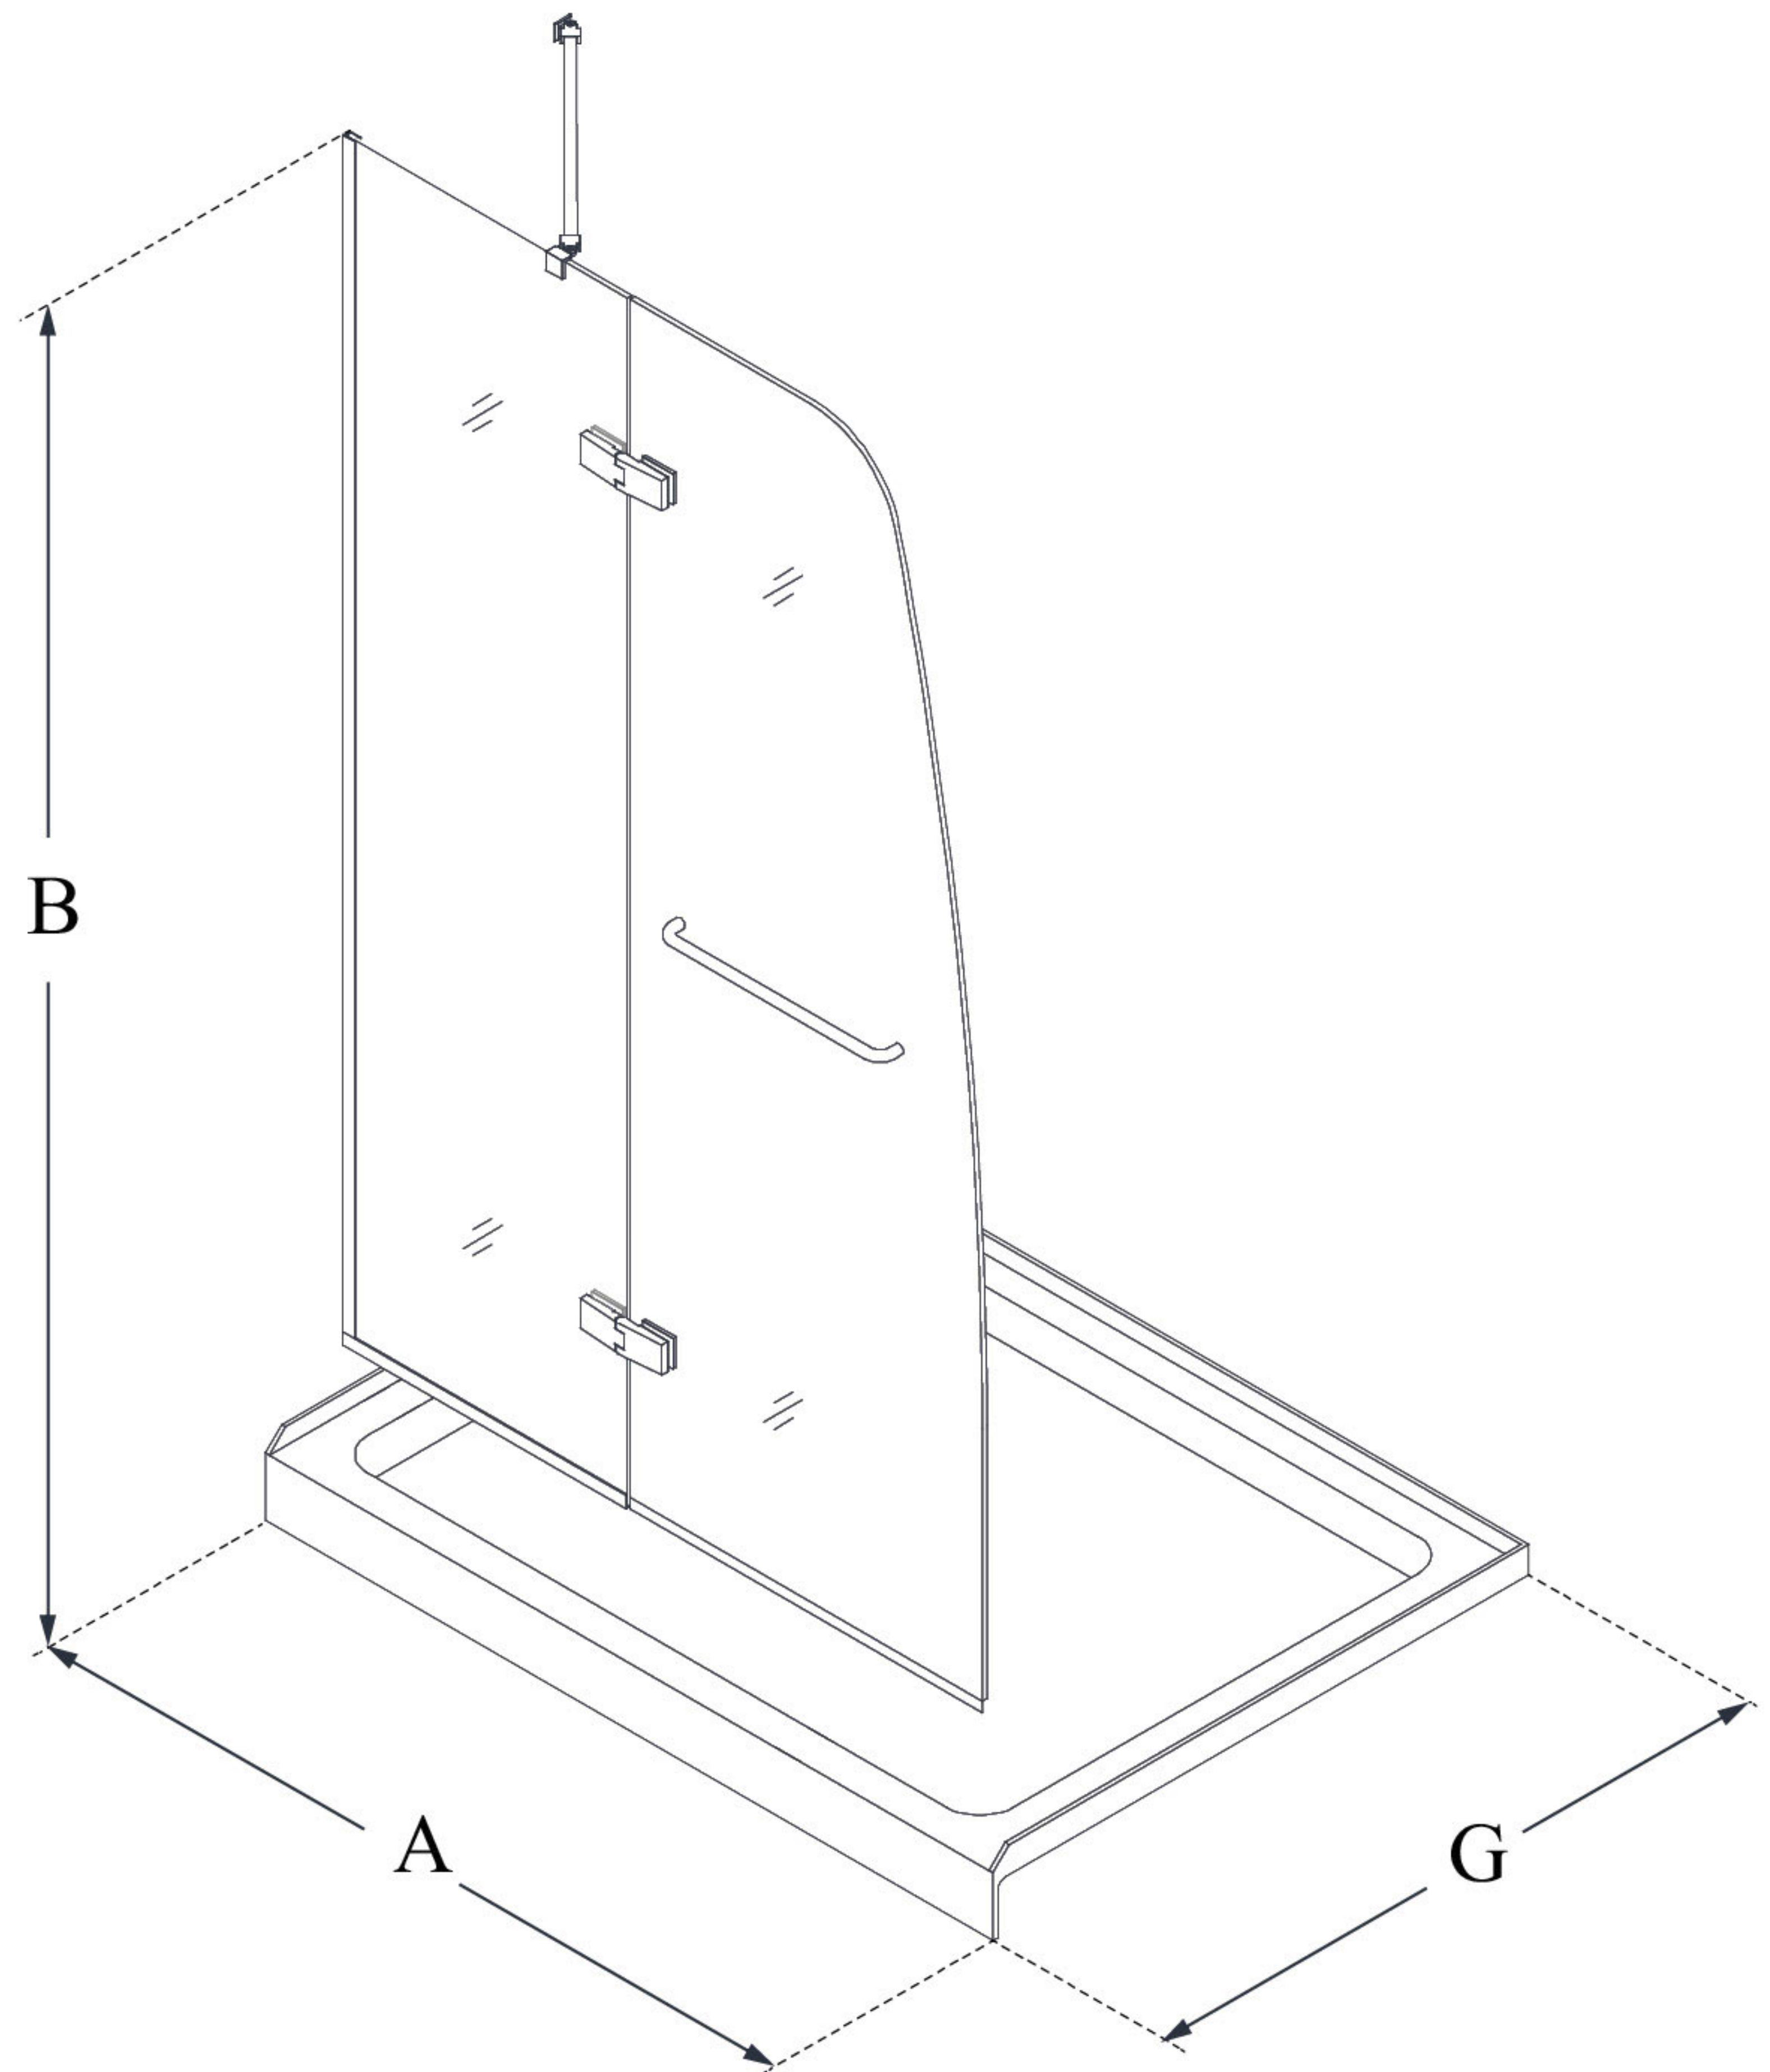

## AQUA ULTRA

DreamLine Aqua Ultra 32 in. D x  
60 in. W x 74 3/4 in. H Frameless  
Hinged Shower Door and SlimLine  
Shower Base Kit

### KIT CONTENTS:

- SHOWER DOOR
- SHOWER BASE

### CONFIGURATION DIMENSIONS:

**A: 60"**  
KIT WIDTH

**B: 74 3/4"**  
KIT HEIGHT

**G: 32"**  
KIT DEPTH

### AVAILABLE DRAIN LOCATIONS:

- CENTER
- LEFT
- RIGHT

For precise drain location, please refer to the  
included base technical drawing

DreamLine reserves the right to update or modify the hardware or materials pictured  
without prior notice for the purpose of product improvement and customer satisfaction.