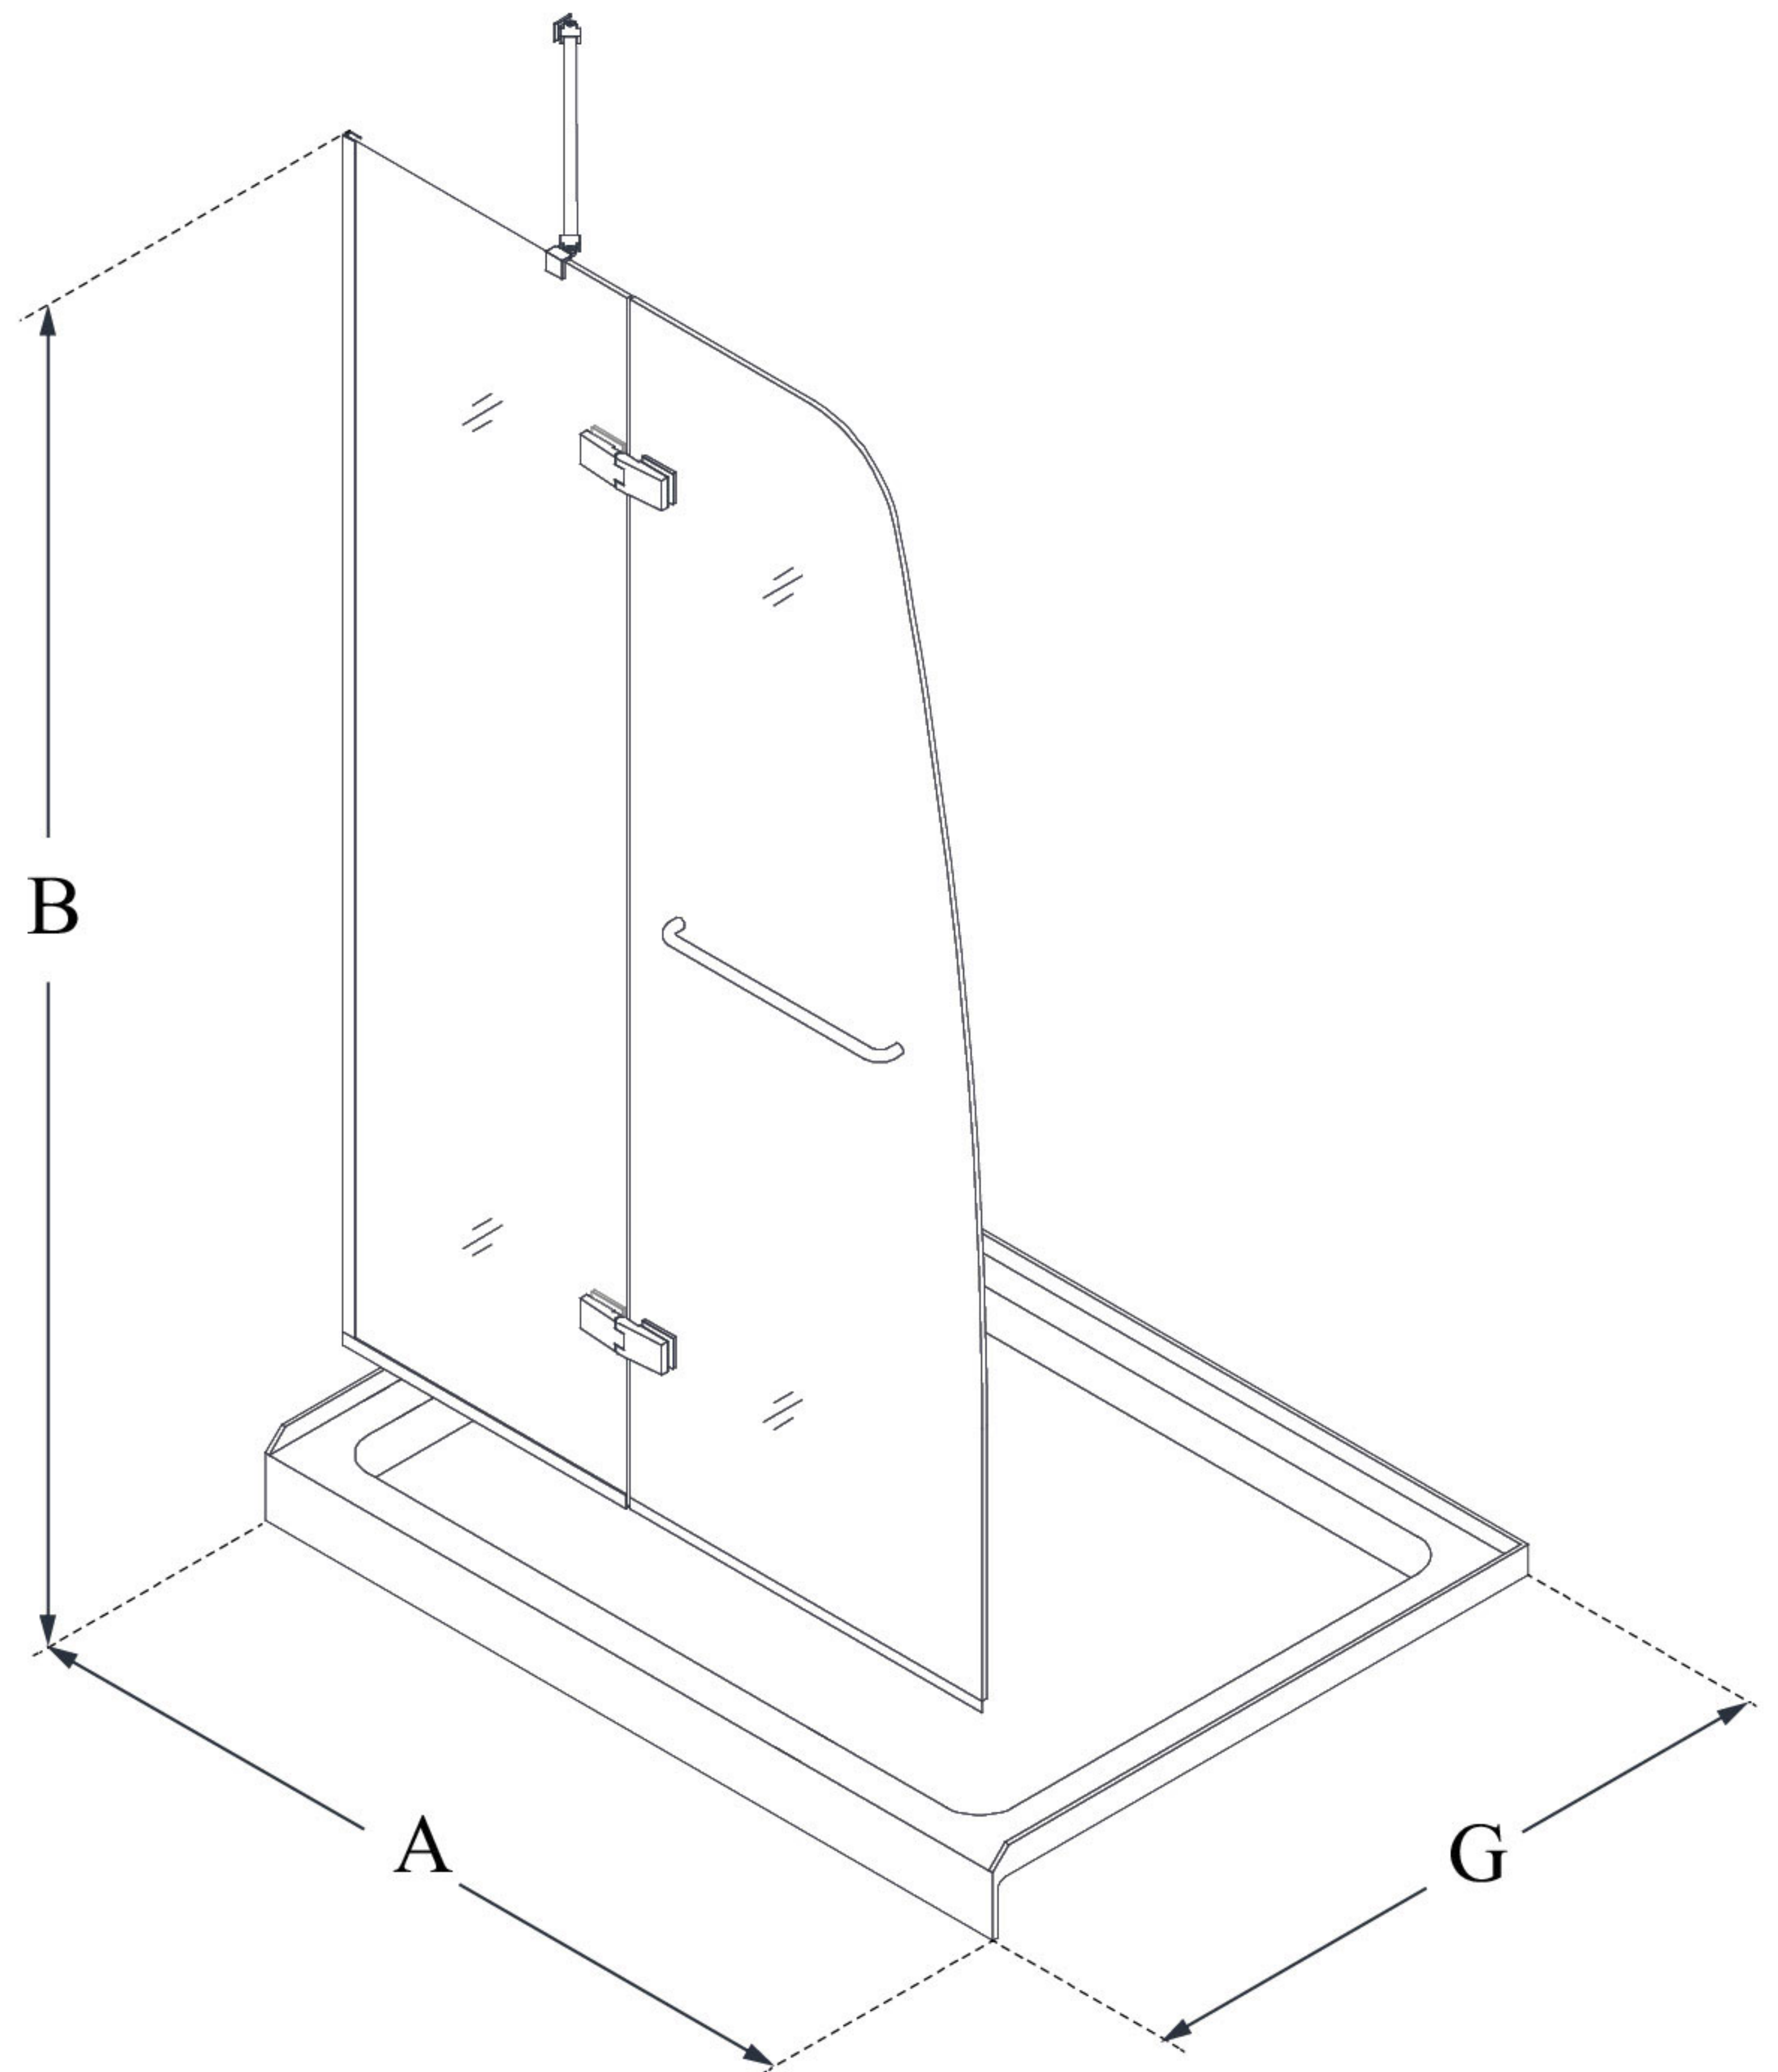

MODEL INFORMATION

DL-6521

AQUA ULTRA

DreamLine Aqua Ultra 32 in. D x
60 in. W x 74 3/4 in. H Frameless
Hinged Shower Door and SlimLine
Shower Base Kit

KIT CONTENTS:

- SHOWER DOOR
- SHOWER BASE

CONFIGURATION DIMENSIONS:

A: 60"
KIT WIDTH

B: 74 3/4"
KIT HEIGHT

G: 32"
KIT DEPTH

AVAILABLE DRAIN LOCATIONS:

- CENTER
- LEFT
- RIGHT

For precise drain location, please refer to the
included base technical drawing

DreamLine reserves the right to update or modify the hardware or materials pictured
without prior notice for the purpose of product improvement and customer satisfaction.