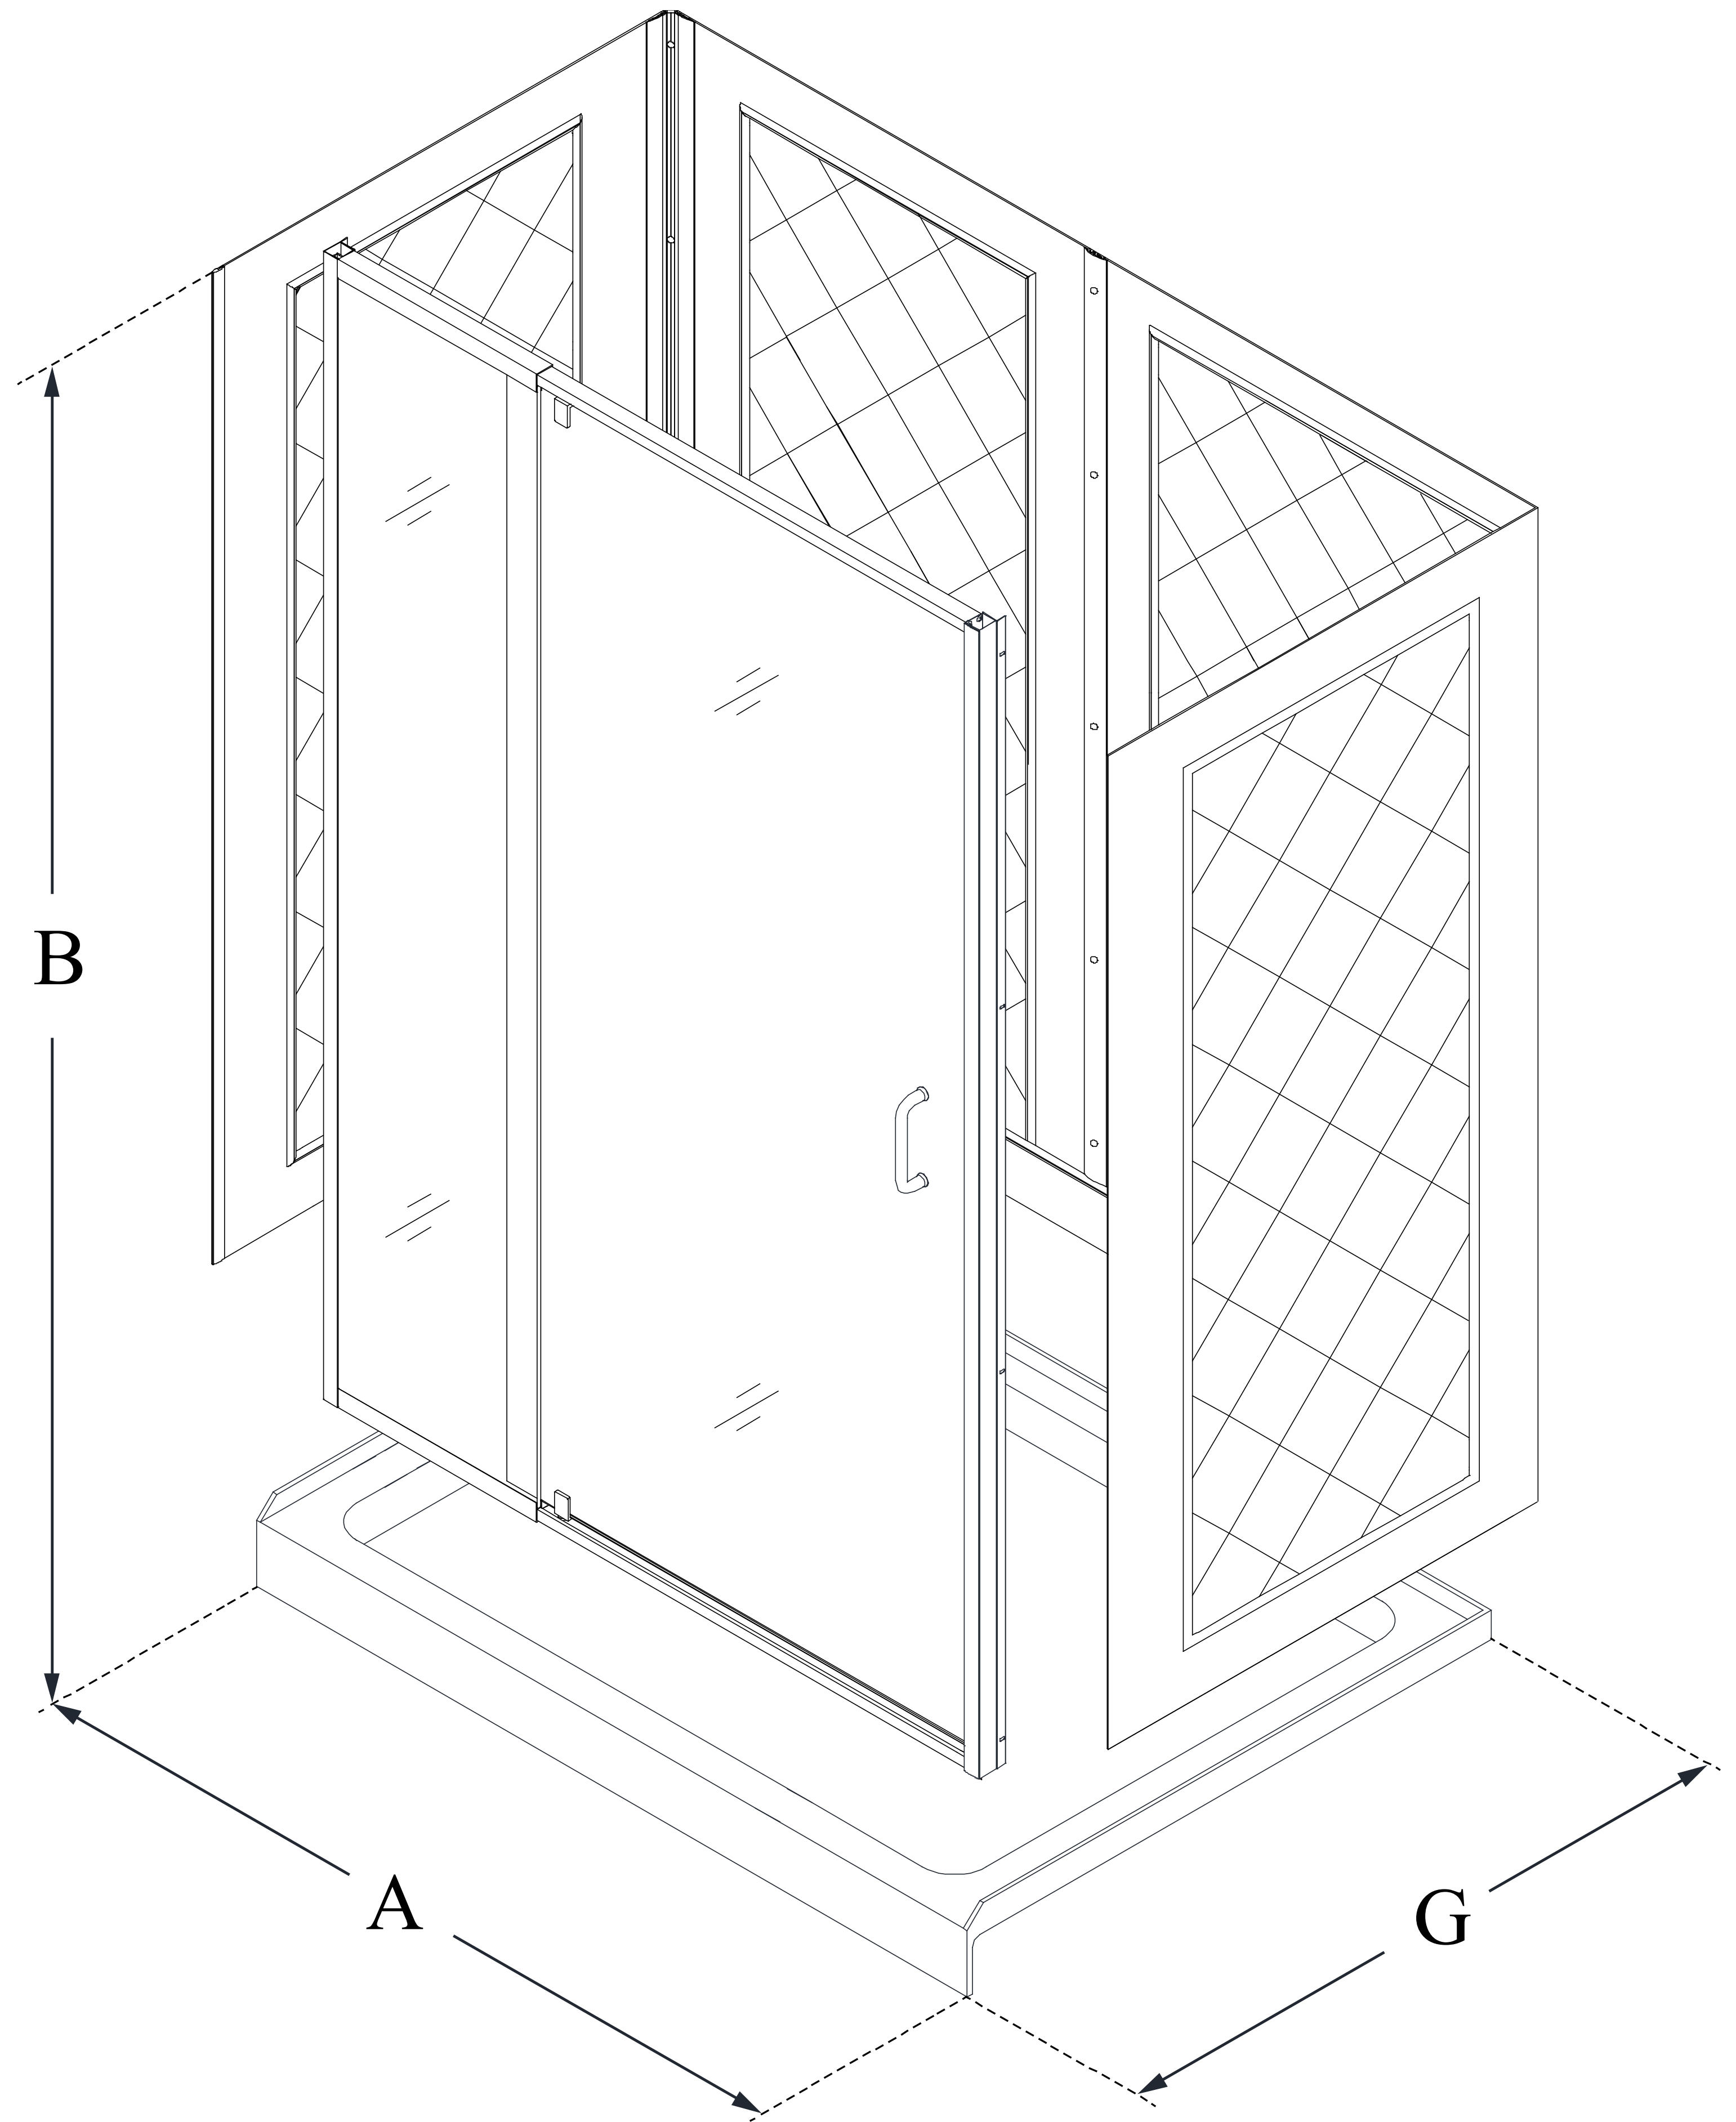

DL-6230

FLEX

DreamLine Flex 36 in. D x 60 in.
W x 76 3/4 in. H Semi-Frameless
Pivot Shower Door, SlimLine
Shower Base and Backwall Kit

KIT CONTENTS:

- SHOWER DOOR
- SHOWER BASE
- QWALL BACKWALLS

CONFIGURATION DIMENSIONS:

A: 60"
KIT WIDTH

B: 76 3/4"
KIT HEIGHT

G: 36"
KIT DEPTH

AVAILABLE DRAIN LOCATIONS:

- CENTER
- LEFT
- RIGHT

For precise drain location, please refer to the
included base technical drawing

DreamLine reserves the right to update or modify the hardware or materials pictured
without prior notice for the purpose of product improvement and customer satisfaction.