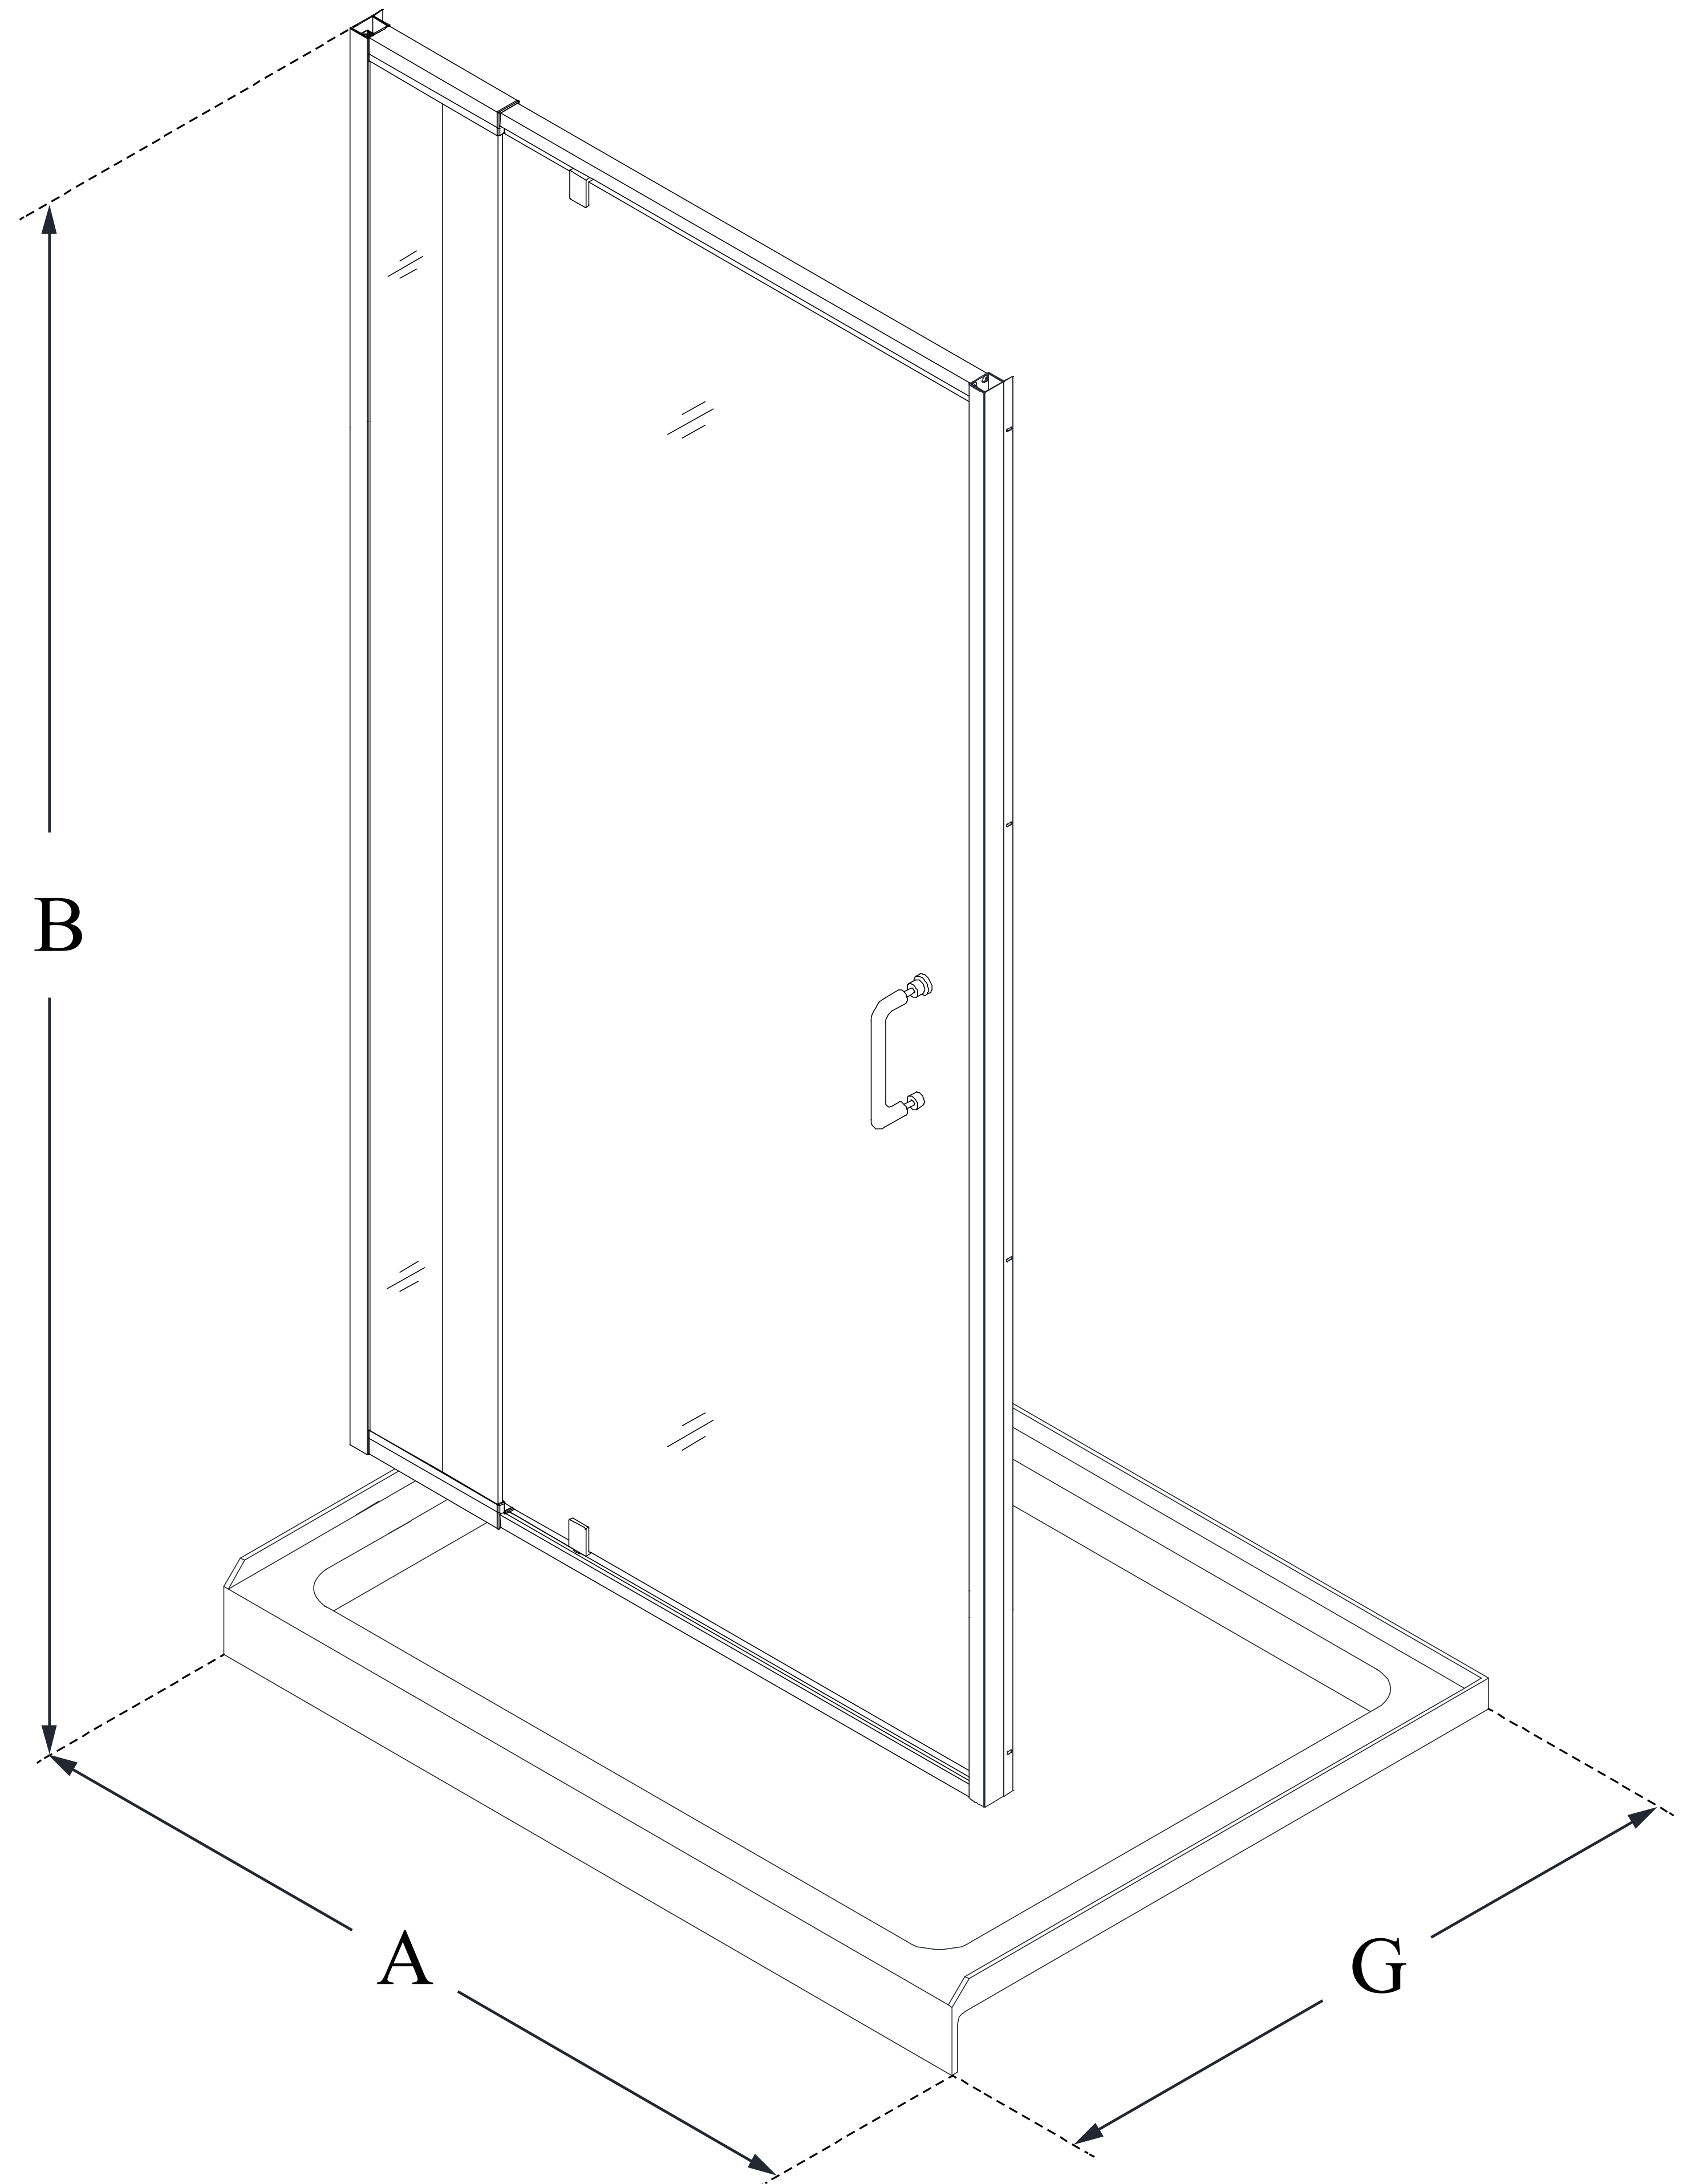

DL-6224

FLEX

DreamLine Flex 34 in. D x 60 in.
W x 74 3/4 in. H Semi-Frameless
Pivot Shower Door and SlimLine
Shower Base Kit

KIT CONTENTS:

- SHOWER DOOR
- SHOWER BASE

CONFIGURATION DIMENSIONS:

A: 60"
KIT WIDTH

B: 74 3/4"
KIT HEIGHT

G: 34"
KIT DEPTH

AVAILABLE DRAIN LOCATIONS:

- CENTER
- LEFT
- RIGHT

For precise drain location, please refer to the
included base technical drawing

DreamLine reserves the right to update or modify the hardware or materials pictured
without prior notice for the purpose of product improvement and customer satisfaction.