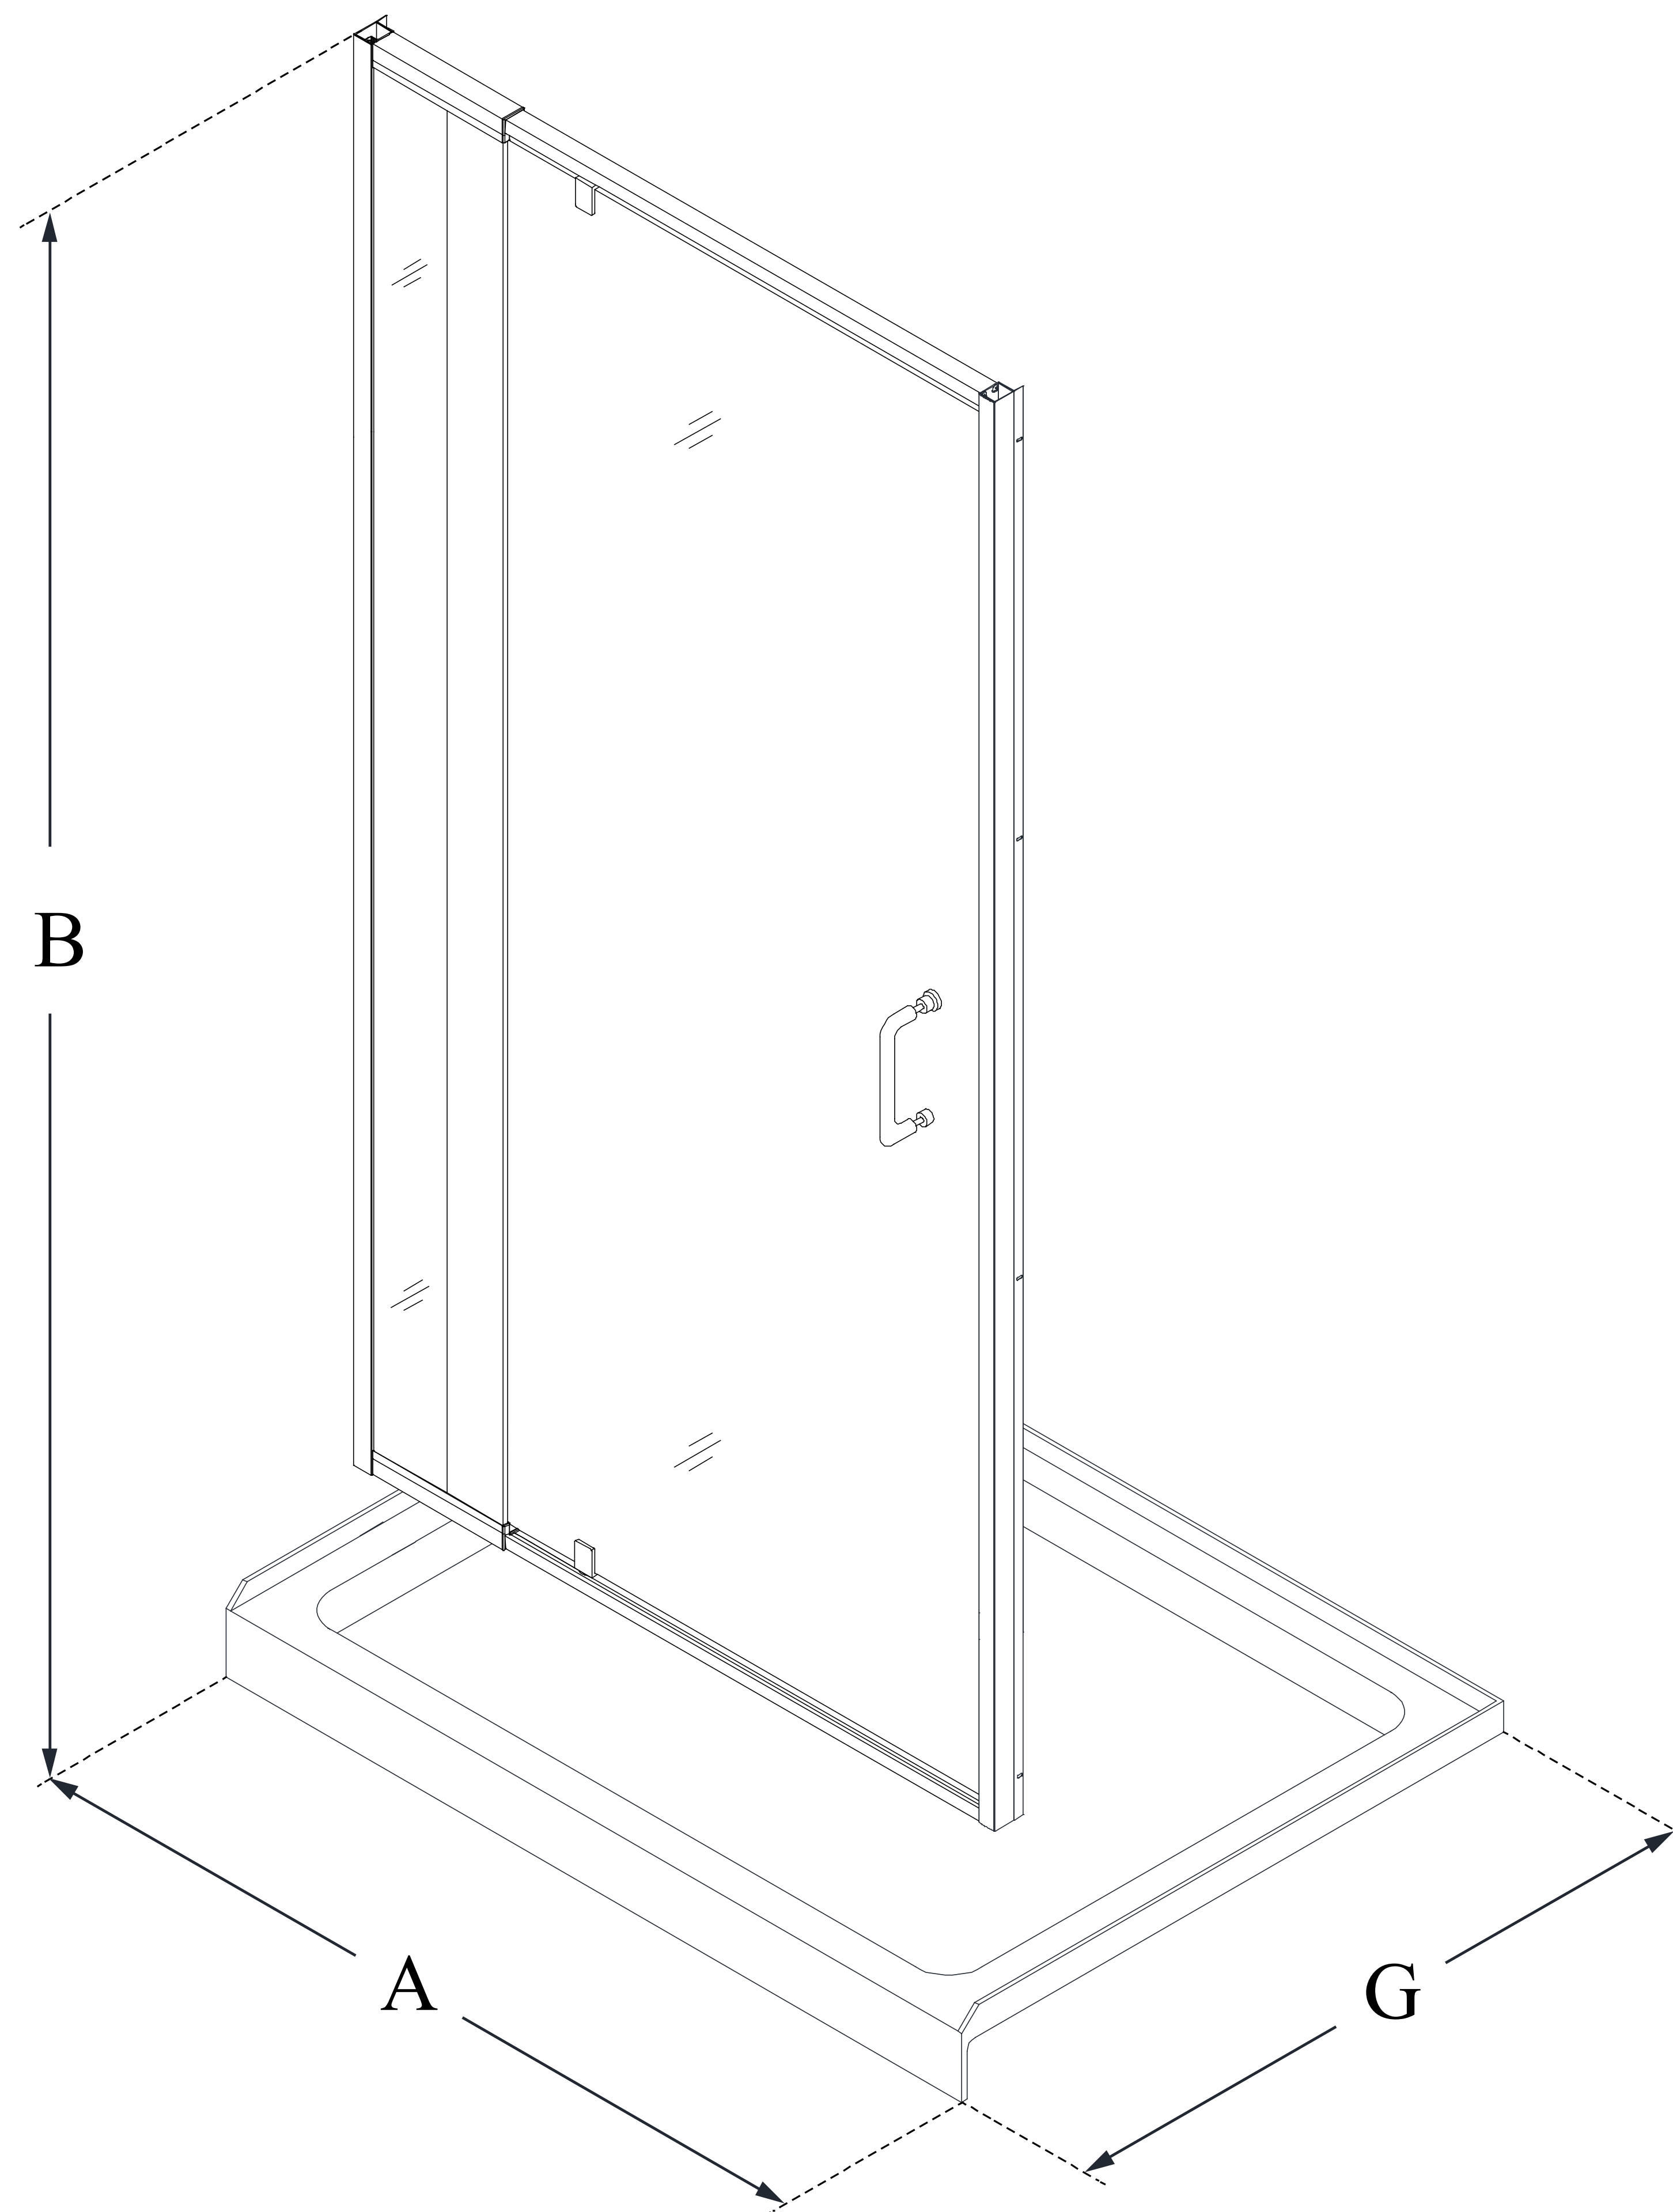

## FLEX

DreamLine Flex 30 in. D x 60 in.  
W x 74 3/4 in. H Semi-Frameless  
Pivot Shower Door and SlimLine  
Shower Base Kit

### KIT CONTENTS:

- SHOWER DOOR
- SHOWER BASE

### CONFIGURATION DIMENSIONS:

**A: 60"**  
KIT WIDTH

**B: 74 3/4"**  
KIT HEIGHT

**G: 30"**  
KIT DEPTH

### AVAILABLE DRAIN LOCATIONS:

- CENTER
- LEFT
- RIGHT

For precise drain location, please refer to the  
included base technical drawing

DreamLine reserves the right to update or modify the hardware or materials pictured  
without prior notice for the purpose of product improvement and customer satisfaction.