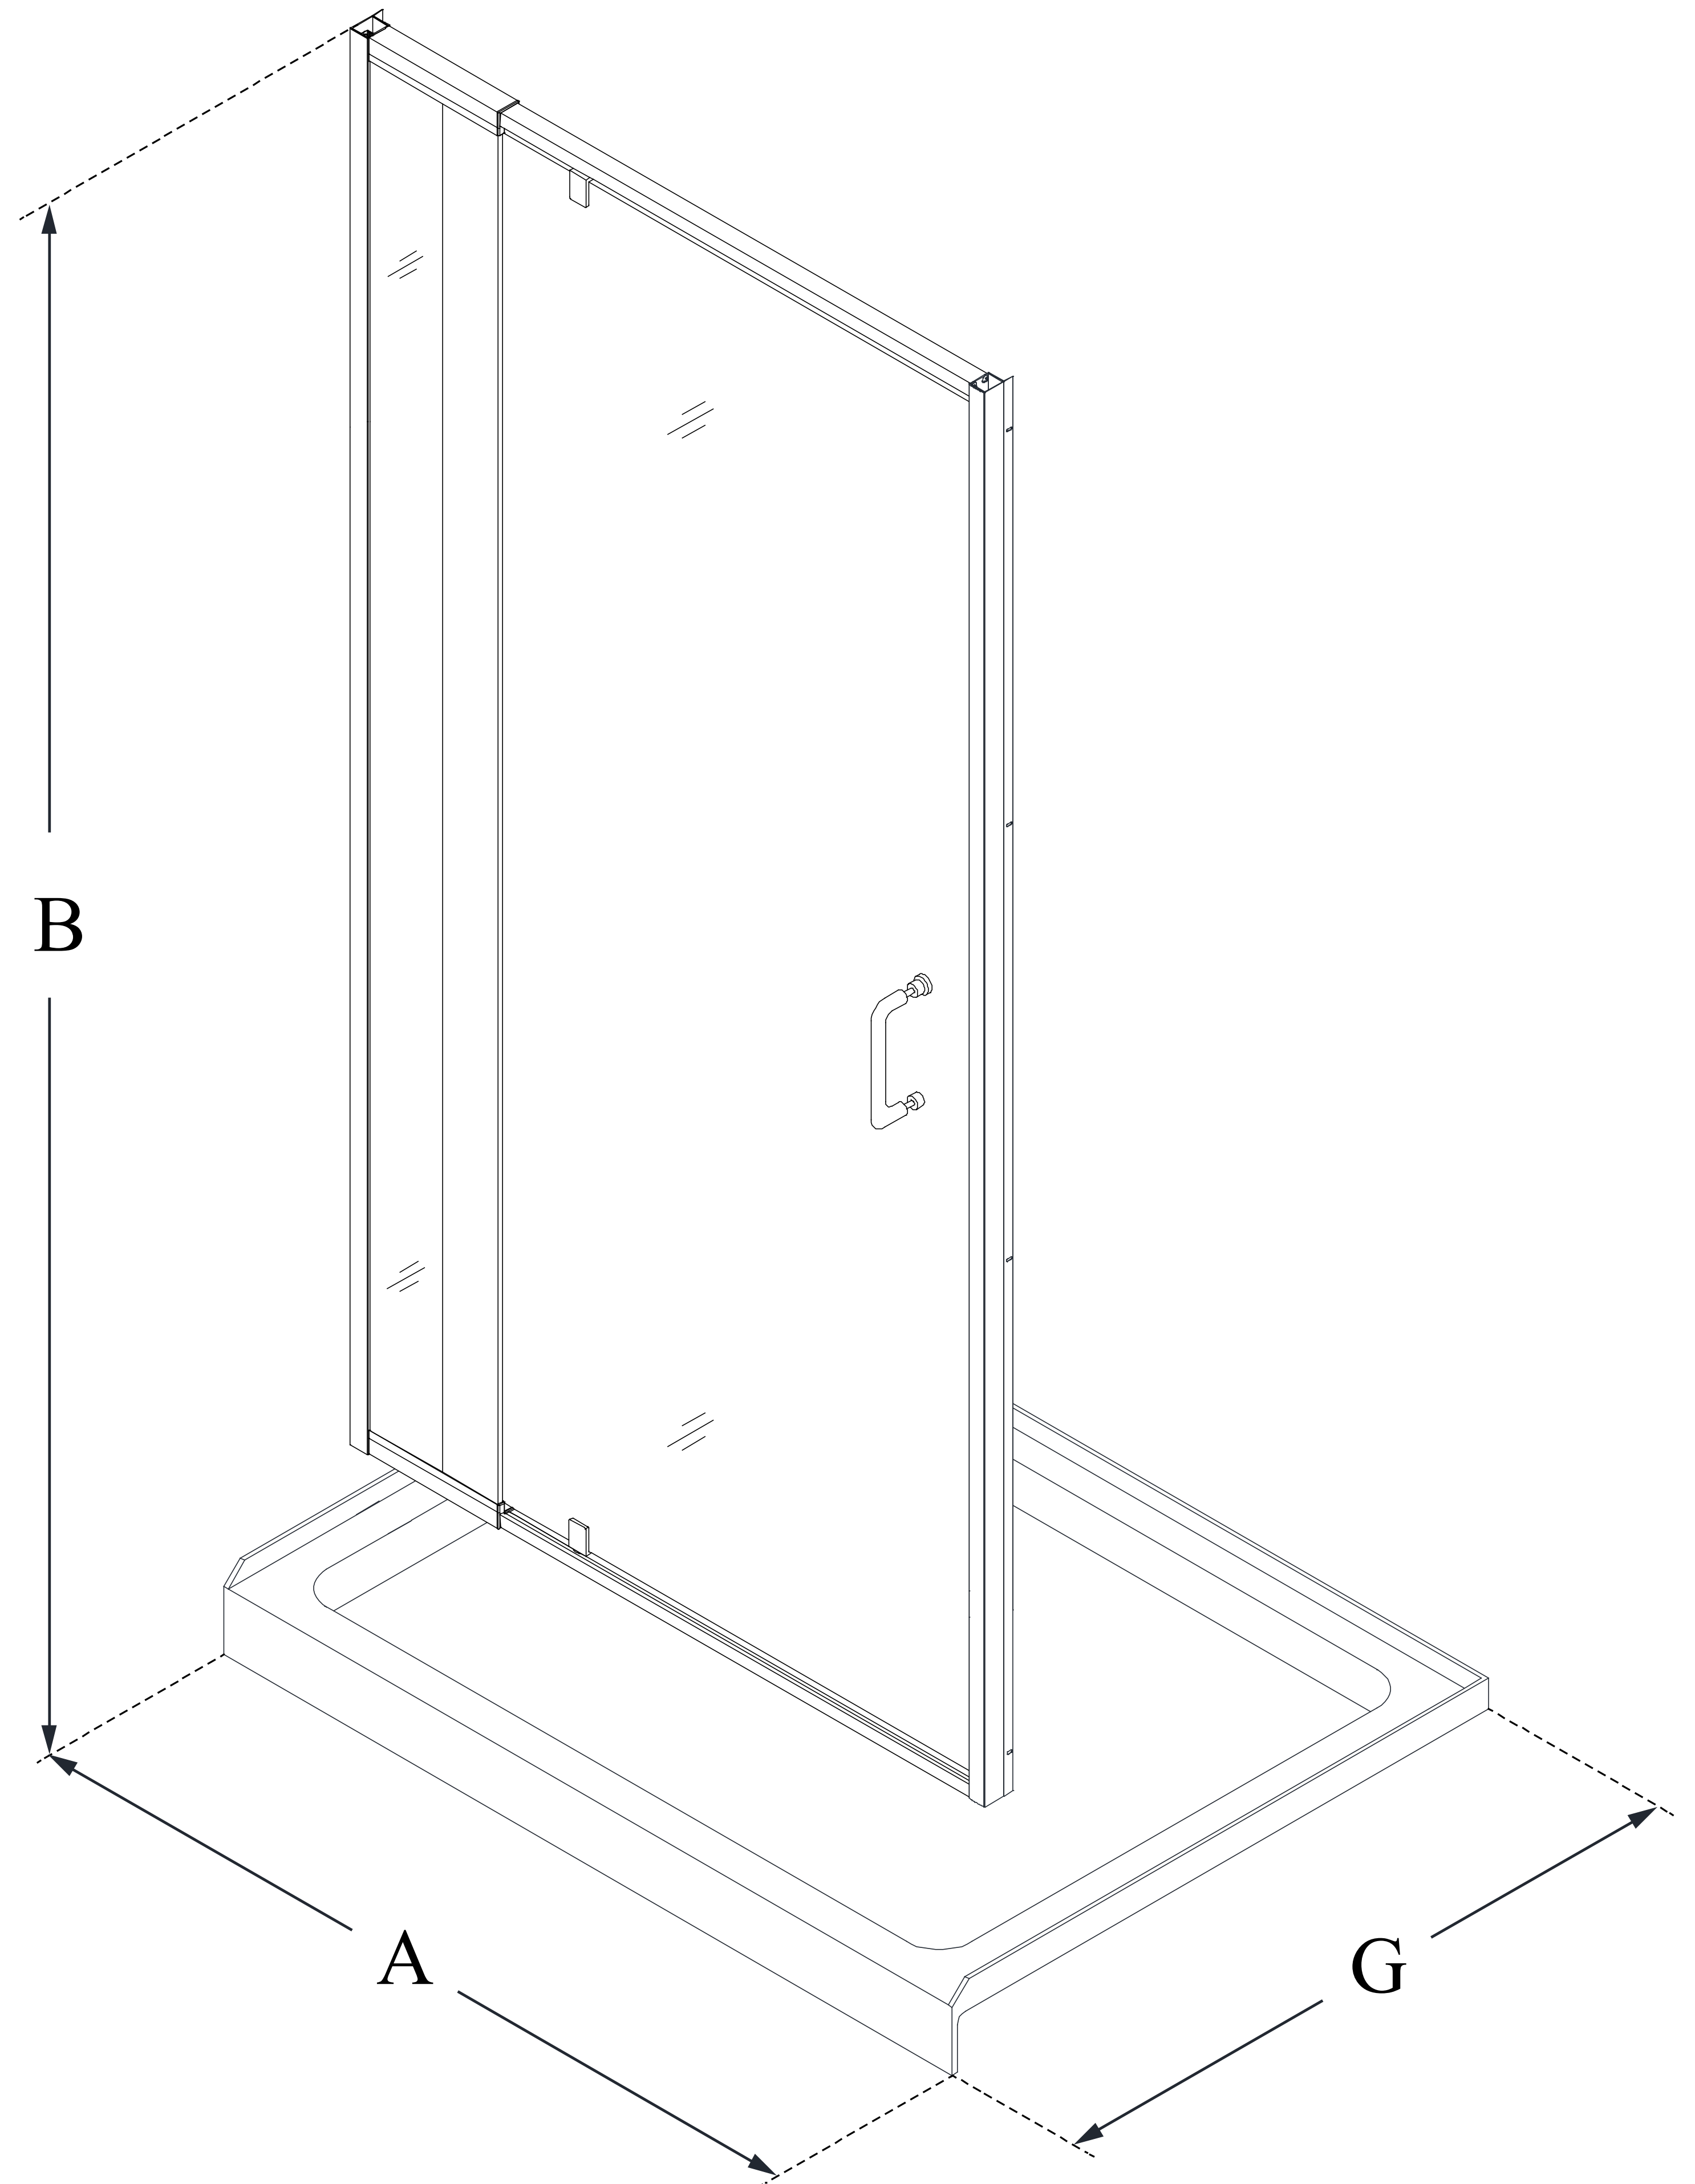

DL-6220

FLEX

DreamLine Flex 34 in. D x 42 in.
W x 74 3/4 in. H Semi-Frameless
Pivot Shower Door and SlimLine
Shower Base Kit

KIT CONTENTS:

- SHOWER DOOR
- SHOWER BASE

CONFIGURATION DIMENSIONS:

A: 42"
KIT WIDTH

B: 74 3/4"
KIT HEIGHT

G: 34"
KIT DEPTH

AVAILABLE DRAIN LOCATIONS:

- CENTER

For precise drain location, please refer to the
included base technical drawing

DreamLine reserves the right to update or modify the hardware or materials pictured
without prior notice for the purpose of product improvement and customer satisfaction.