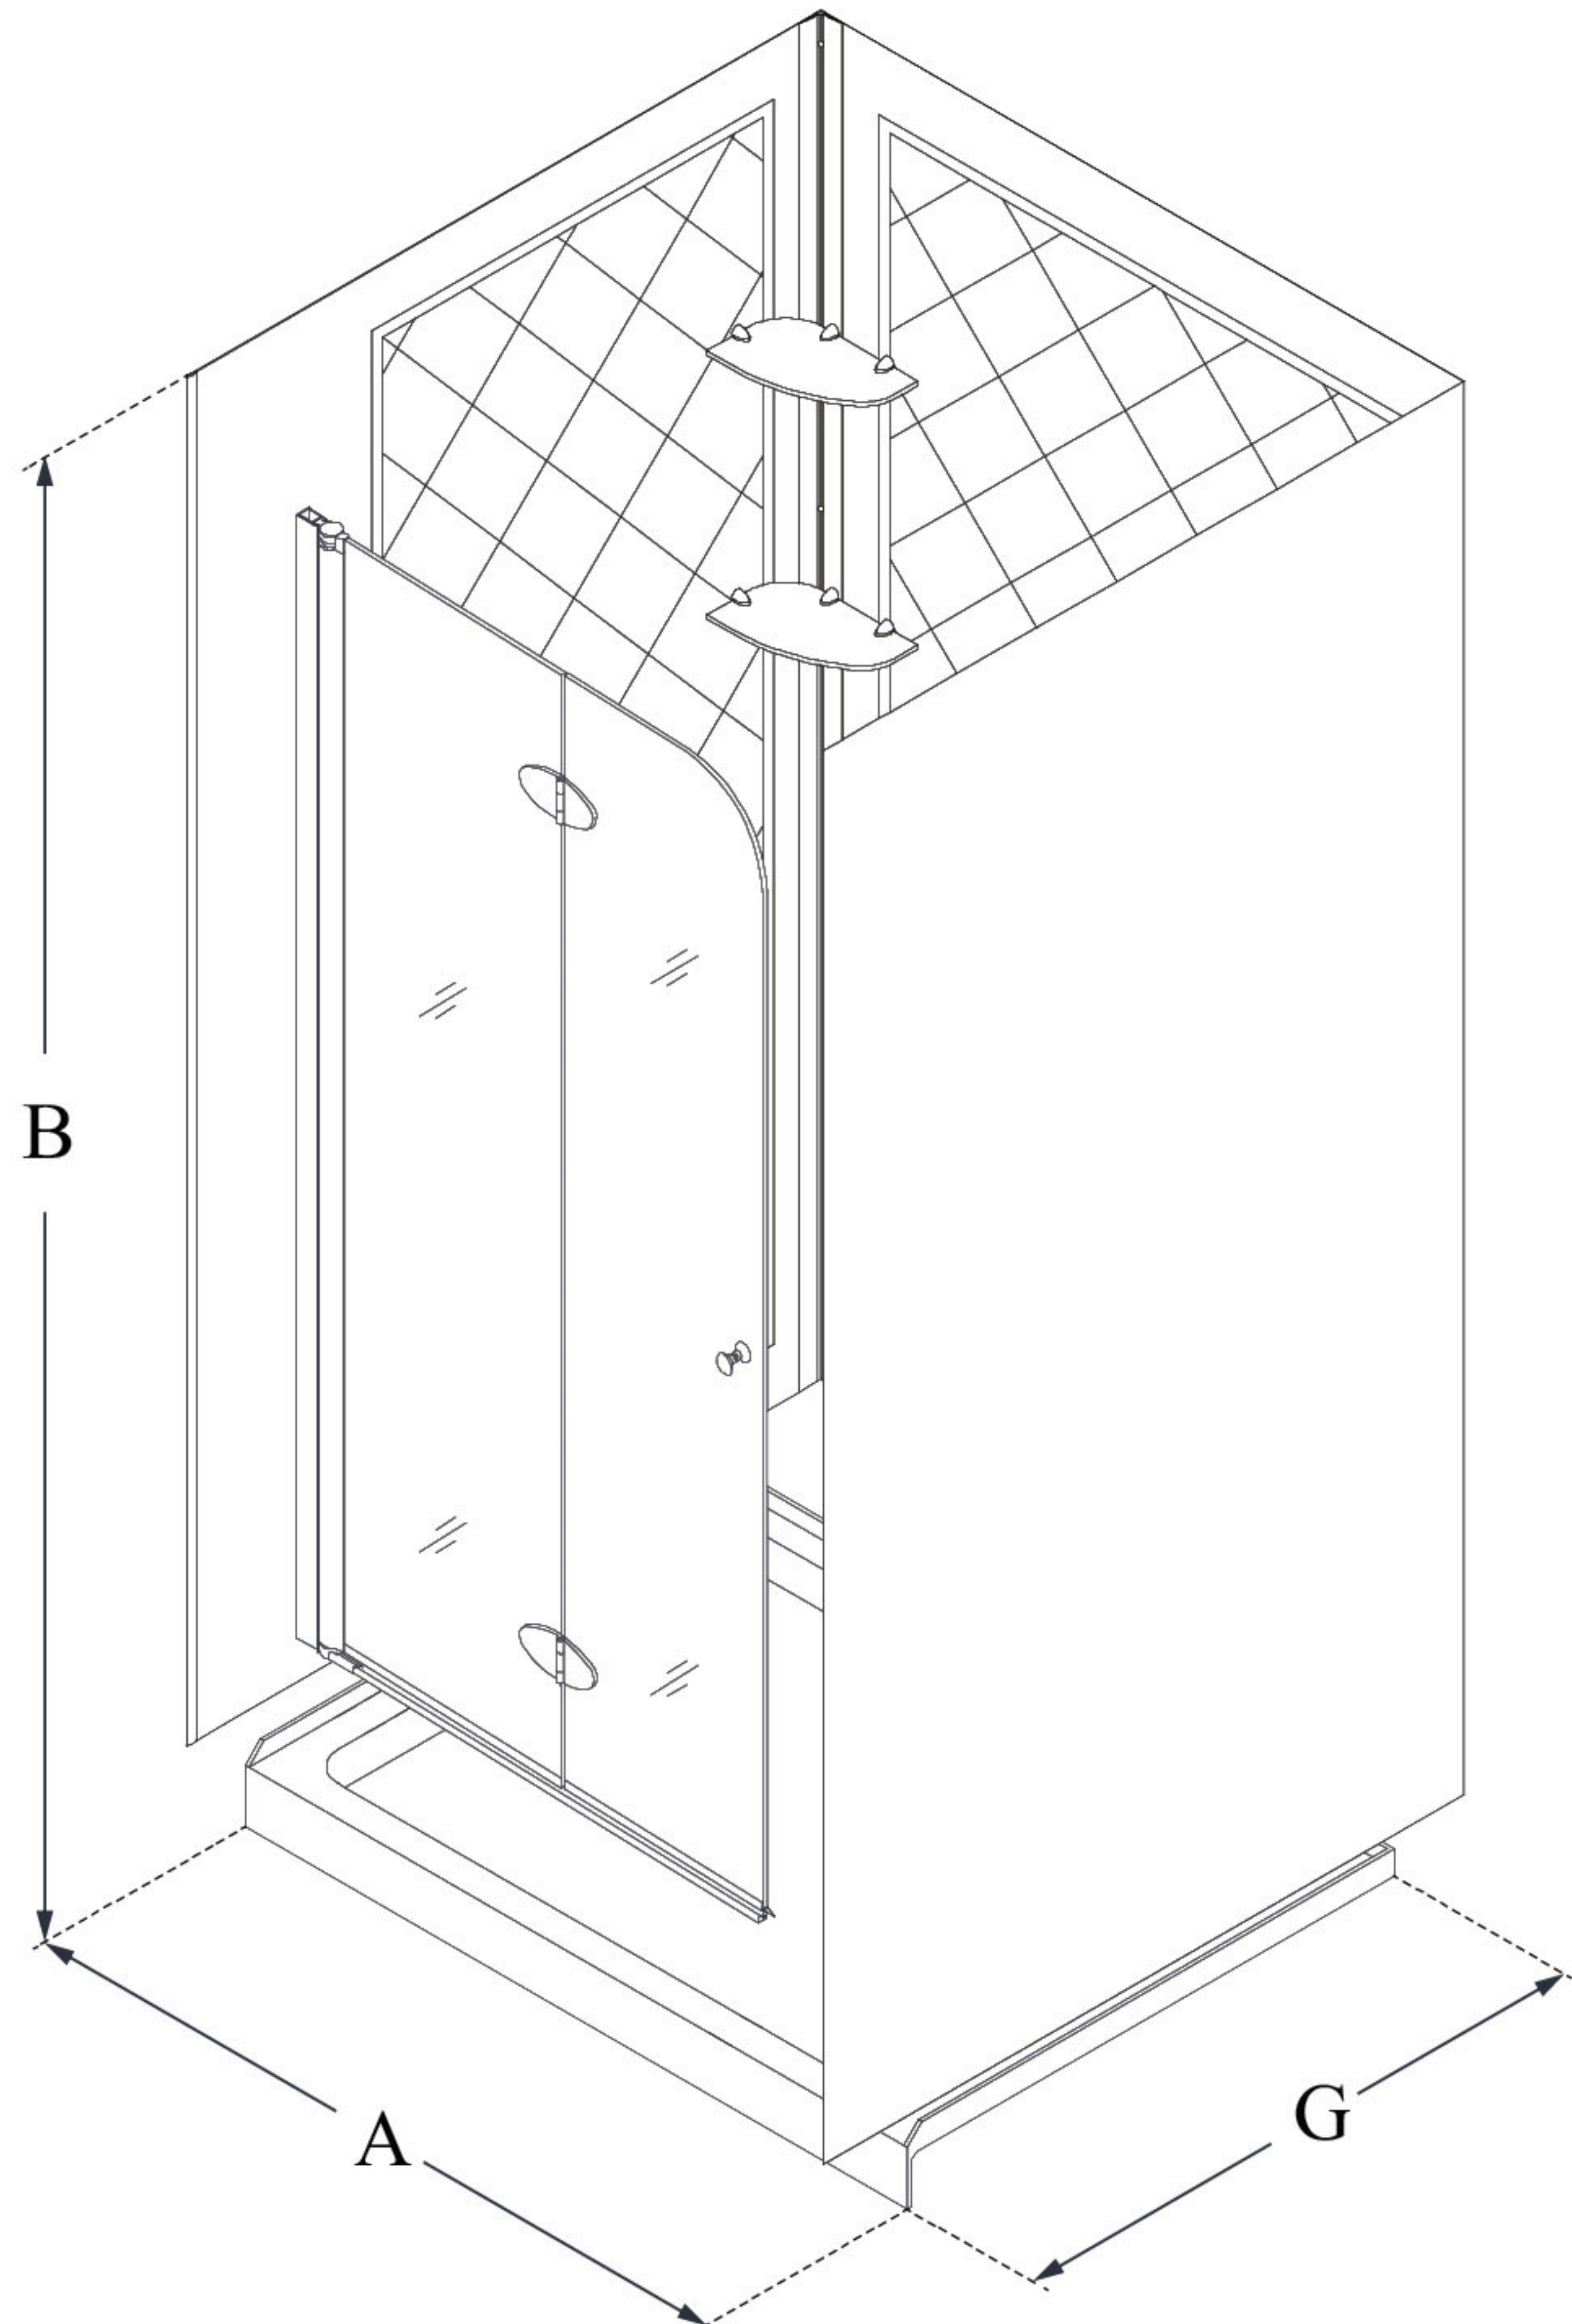

MODEL INFORMATION

DL-6527

AQUA FOLD

DreamLine Aqua Fold 32 in. D x
32 in. W x 74 3/4 in. H Frameless
Bi-Fold Shower Door with Shower
Base and QWALL-5 Shower
Backwalls Kit

KIT CONTENTS:

- SHOWER DOOR
- SHOWER BASE
- QWALL BACKWALLS

CONFIGURATION DIMENSIONS:

A: 32"
KIT WIDTH

B: 76 3/4"
KIT HEIGHT

G: 32"
KIT DEPTH

AVAILABLE DRAIN LOCATIONS:

- CENTER

For precise drain location, please refer to the
included base technical drawing

DreamLine reserves the right to update or modify the hardware or materials pictured
without prior notice for the purpose of product improvement and customer satisfaction.