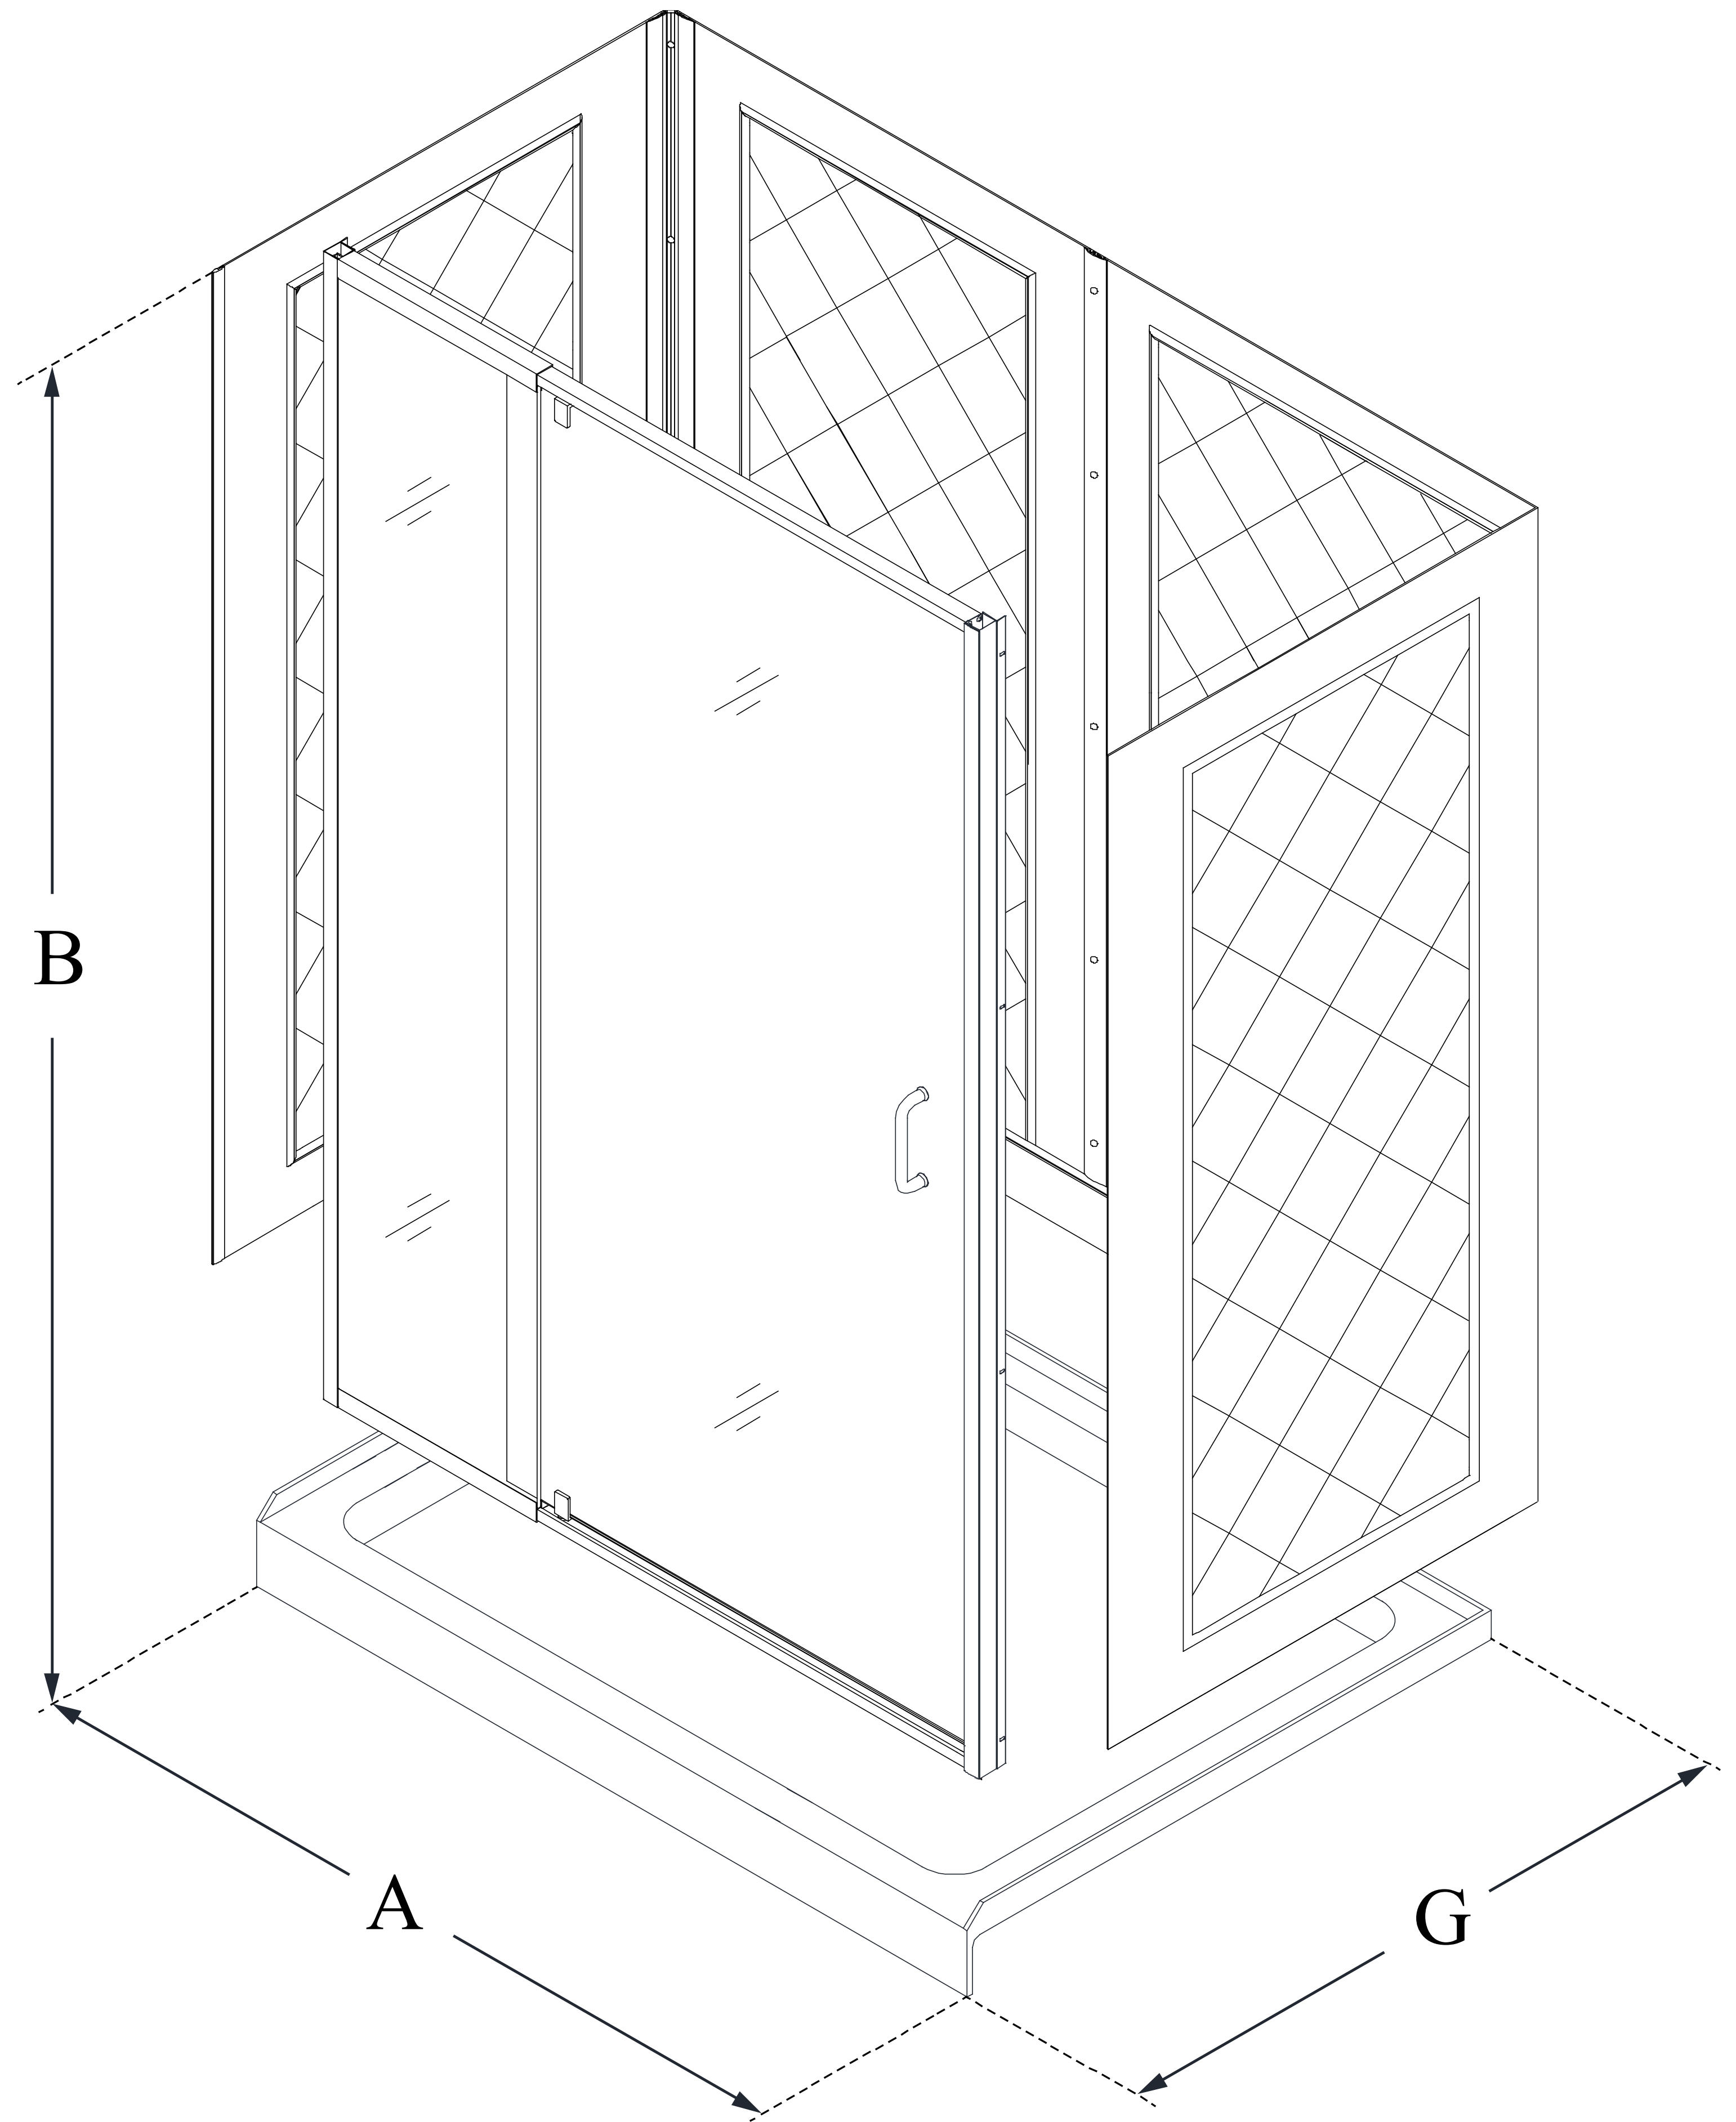

## FLEX

DreamLine Flex 36 in. D x 48 in.  
W x 76 3/4 in. H Semi-Frameless  
Pivot Shower Door, SlimLine  
Shower Base and Backwall Kit

### KIT CONTENTS:

- SHOWER DOOR
- SHOWER BASE
- QWALL BACKWALLS

### CONFIGURATION DIMENSIONS:

**A: 48"**  
KIT WIDTH

**B: 76 3/4"**  
KIT HEIGHT

**G: 36"**  
KIT DEPTH

### AVAILABLE DRAIN LOCATIONS:

- CENTER

For precise drain location, please refer to the  
included base technical drawing

DreamLine reserves the right to update or modify the hardware or materials pictured  
without prior notice for the purpose of product improvement and customer satisfaction.