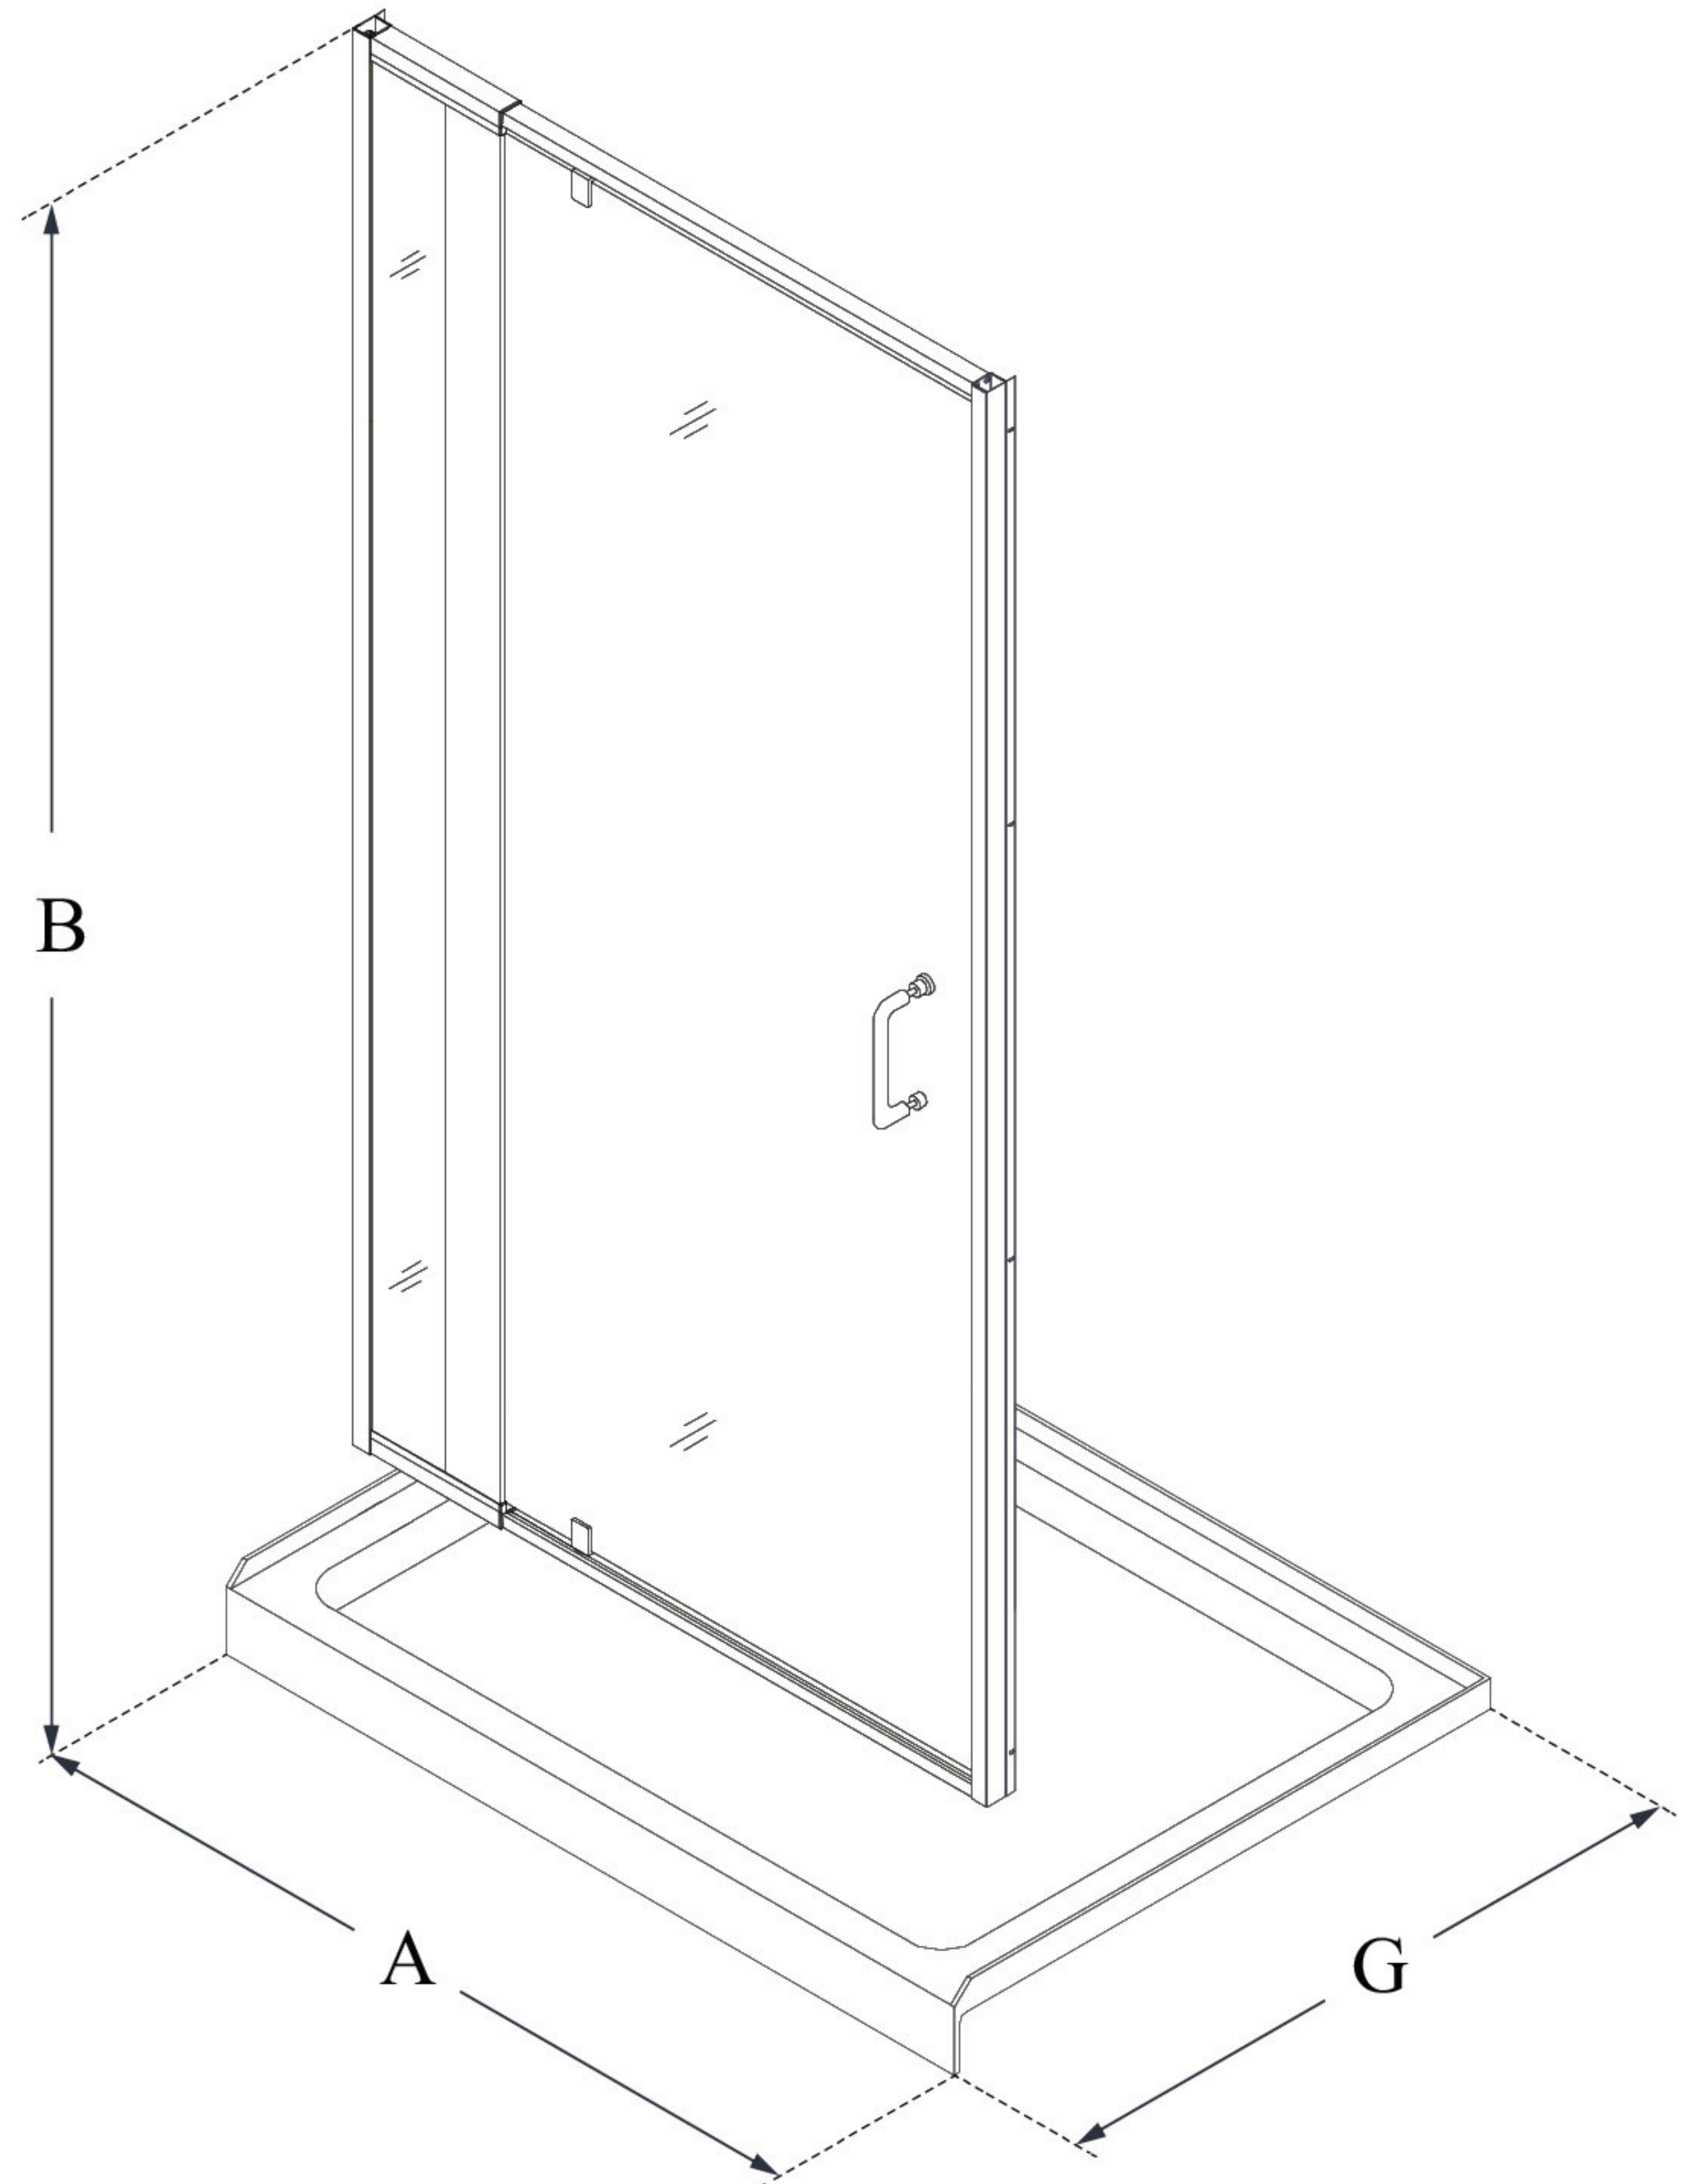

MODEL INFORMATION

DL-6221

FLEX

DreamLine Flex 36 in. D x 48 in.
W x 74 3/4 in. H Semi-Frameless
Pivot Shower Door and SlimLine
Shower Base Kit

KIT CONTENTS:

- SHOWER DOOR
- SHOWER BASE

CONFIGURATION DIMENSIONS:

A: 48"
KIT WIDTH

B: 74 3/4"
KIT HEIGHT

G: 36"
KIT DEPTH

AVAILABLE DRAIN LOCATIONS:

- CENTER

For precise drain location, please refer to the
included base technical drawing

DreamLine reserves the right to update or modify the hardware or materials pictured
without prior notice for the purpose of product improvement and customer satisfaction.