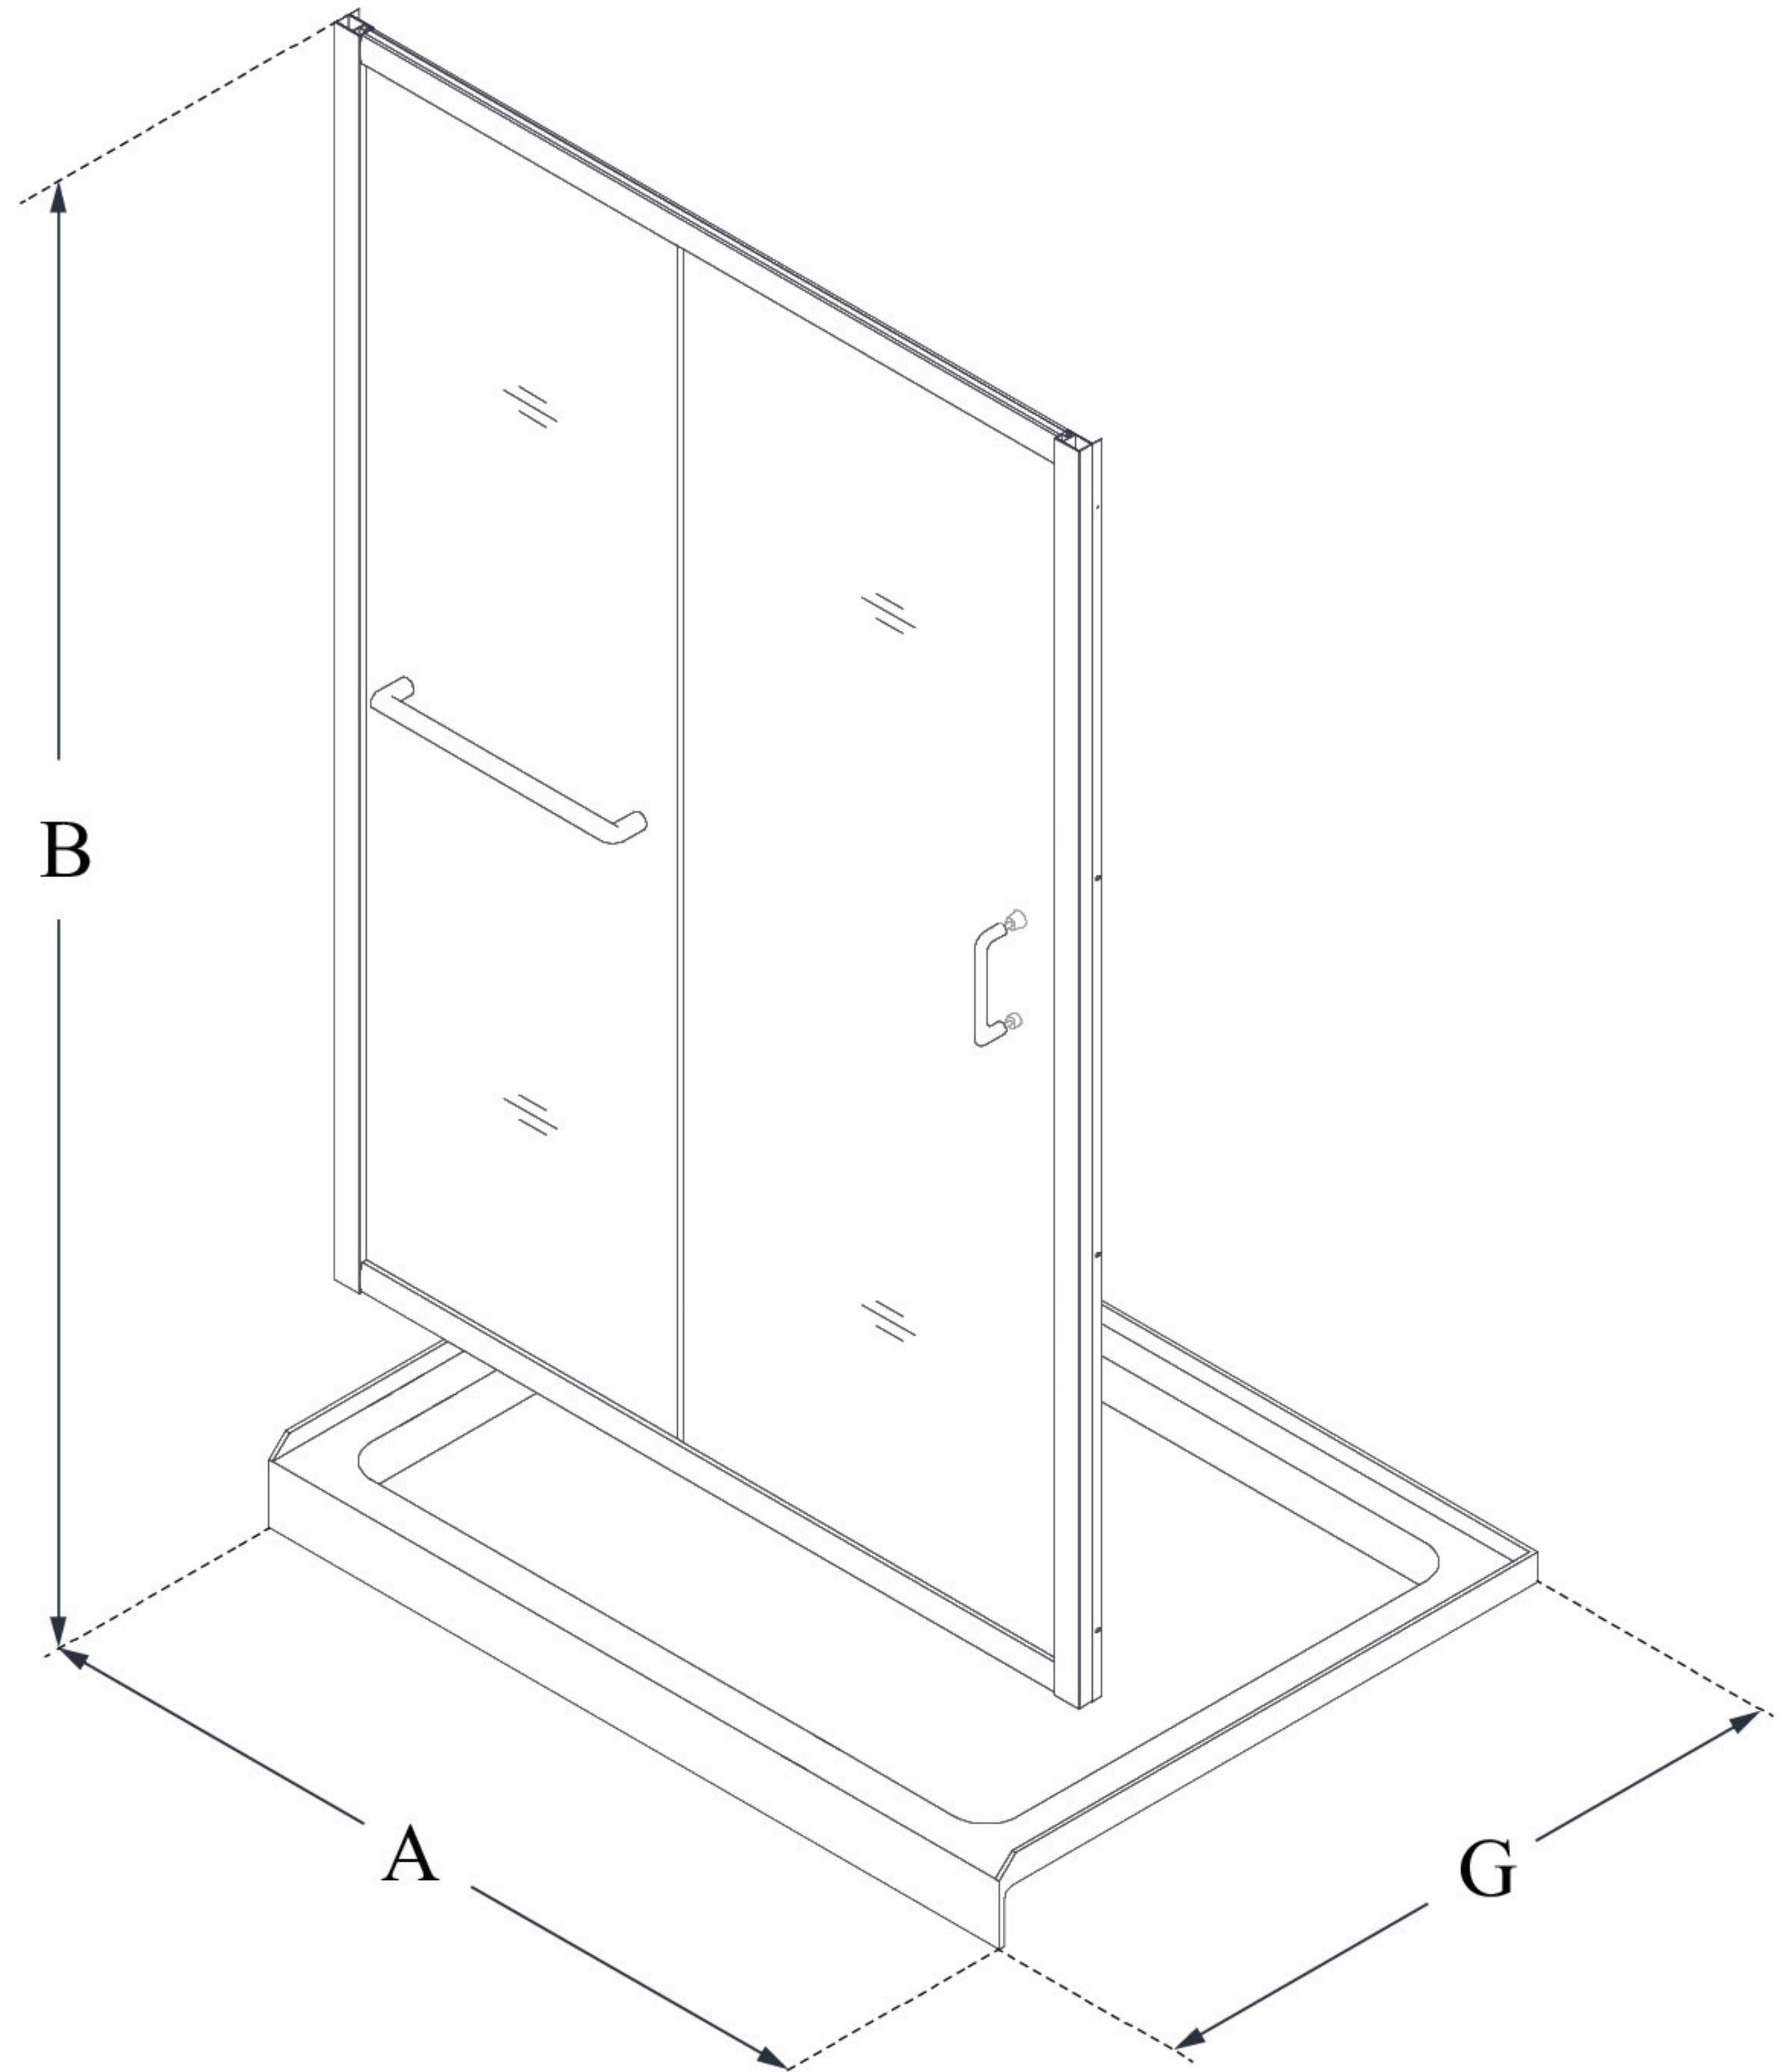

## INFINITY-Z

DreamLine Infinity-Z 32 in. D x 54 in. W x 74 3/4 in. H Sliding Shower Door and SlimLine Shower Base Kit

### KIT CONTENTS:

- SHOWER DOOR
- SHOWER BASE

### CONFIGURATION DIMENSIONS:

**A: 54"**  
KIT WIDTH

**B: 74 3/4"**  
KIT HEIGHT

**G: 32"**  
KIT DEPTH

### AVAILABLE DRAIN LOCATIONS:

- CENTER

For precise drain location, please refer to the included base technical drawing

DreamLine reserves the right to update or modify the hardware or materials pictured without prior notice for the purpose of product improvement and customer satisfaction.