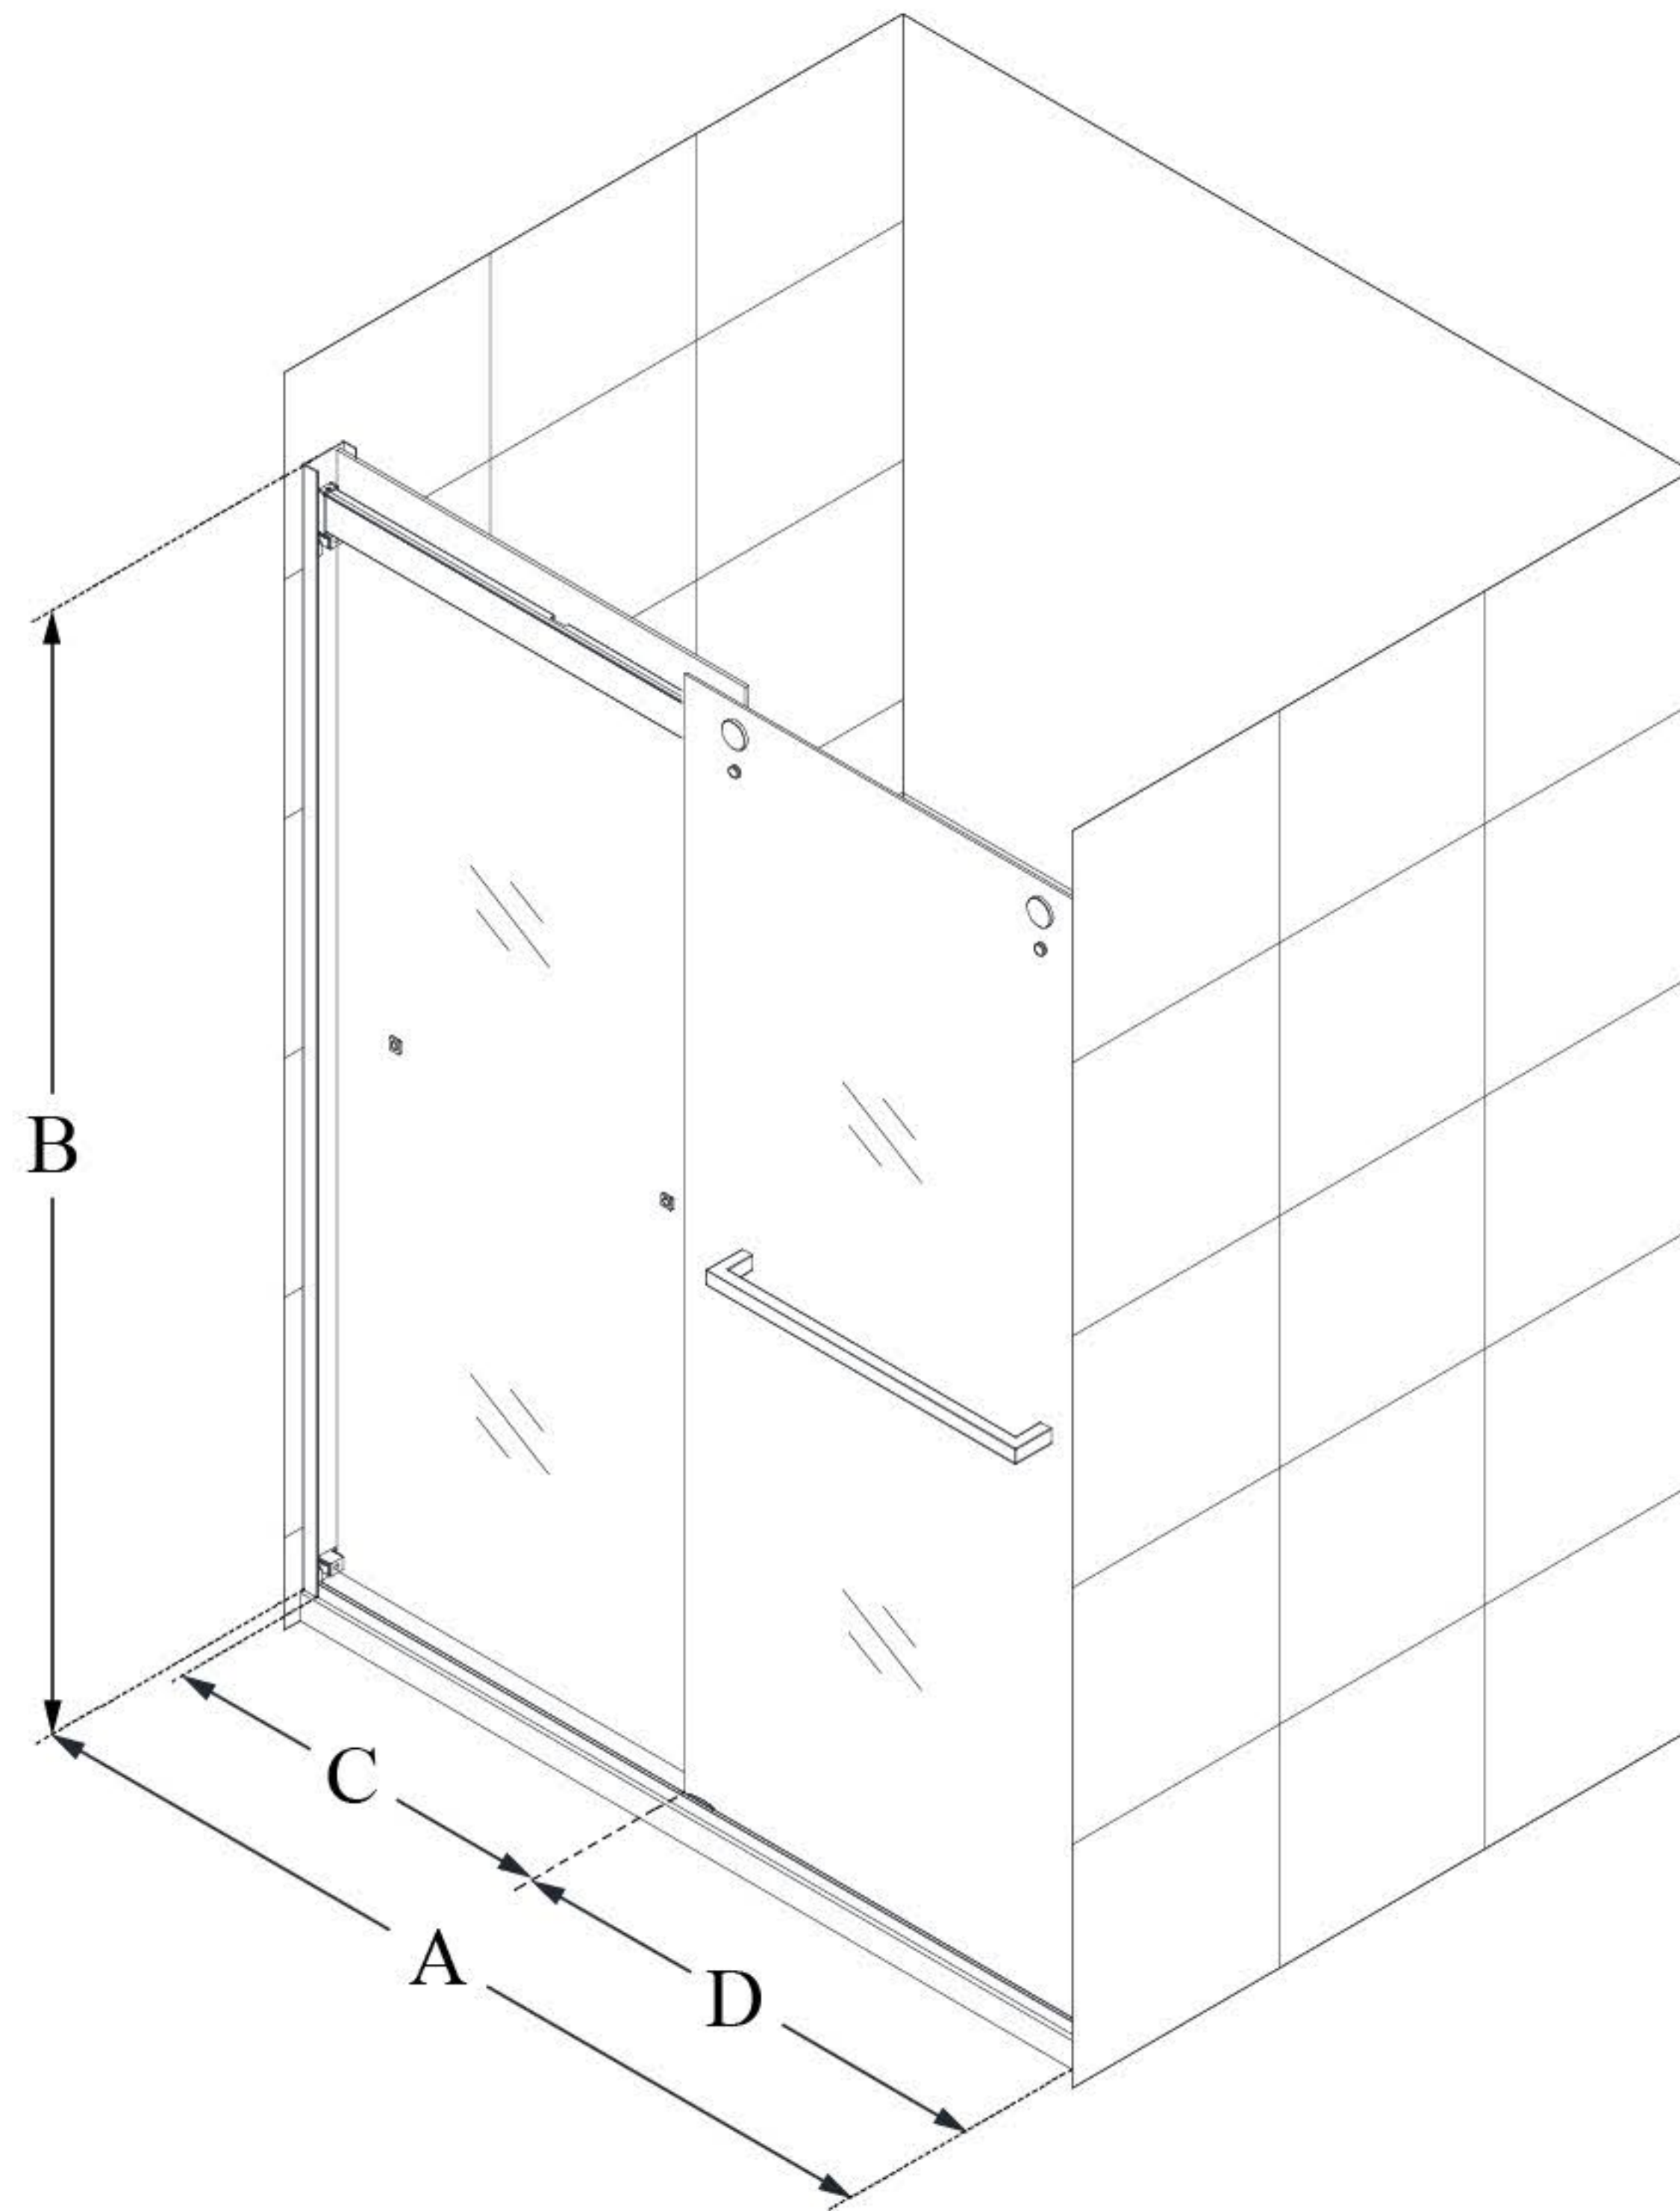

DreamLine Essence-H 56-60 in. W x 76 in. H Semi-Frameless Bypass Shower Door

SHDR-6360760H ESSENCE-H

CONFIGURATION DIMENSIONS:

A: MODEL WIDTH
56 - 60 in.

B: MODEL HEIGHT
76 in.

C: ACCESS WIDTH
23 1/4 - 27 1/4 in.

C2: ACCESS HEIGHT
71 1/4 in.

D: DOOR WIDTH
31 5/16 in.

CUSTOMIZATION
Yes

MATCHING SHOWER BASE
N/A

MINIMUM THRESHOLD REQUIRED
3 in.

DRILLING REQUIRED?
Yes

STUDS REQUIRED?
No