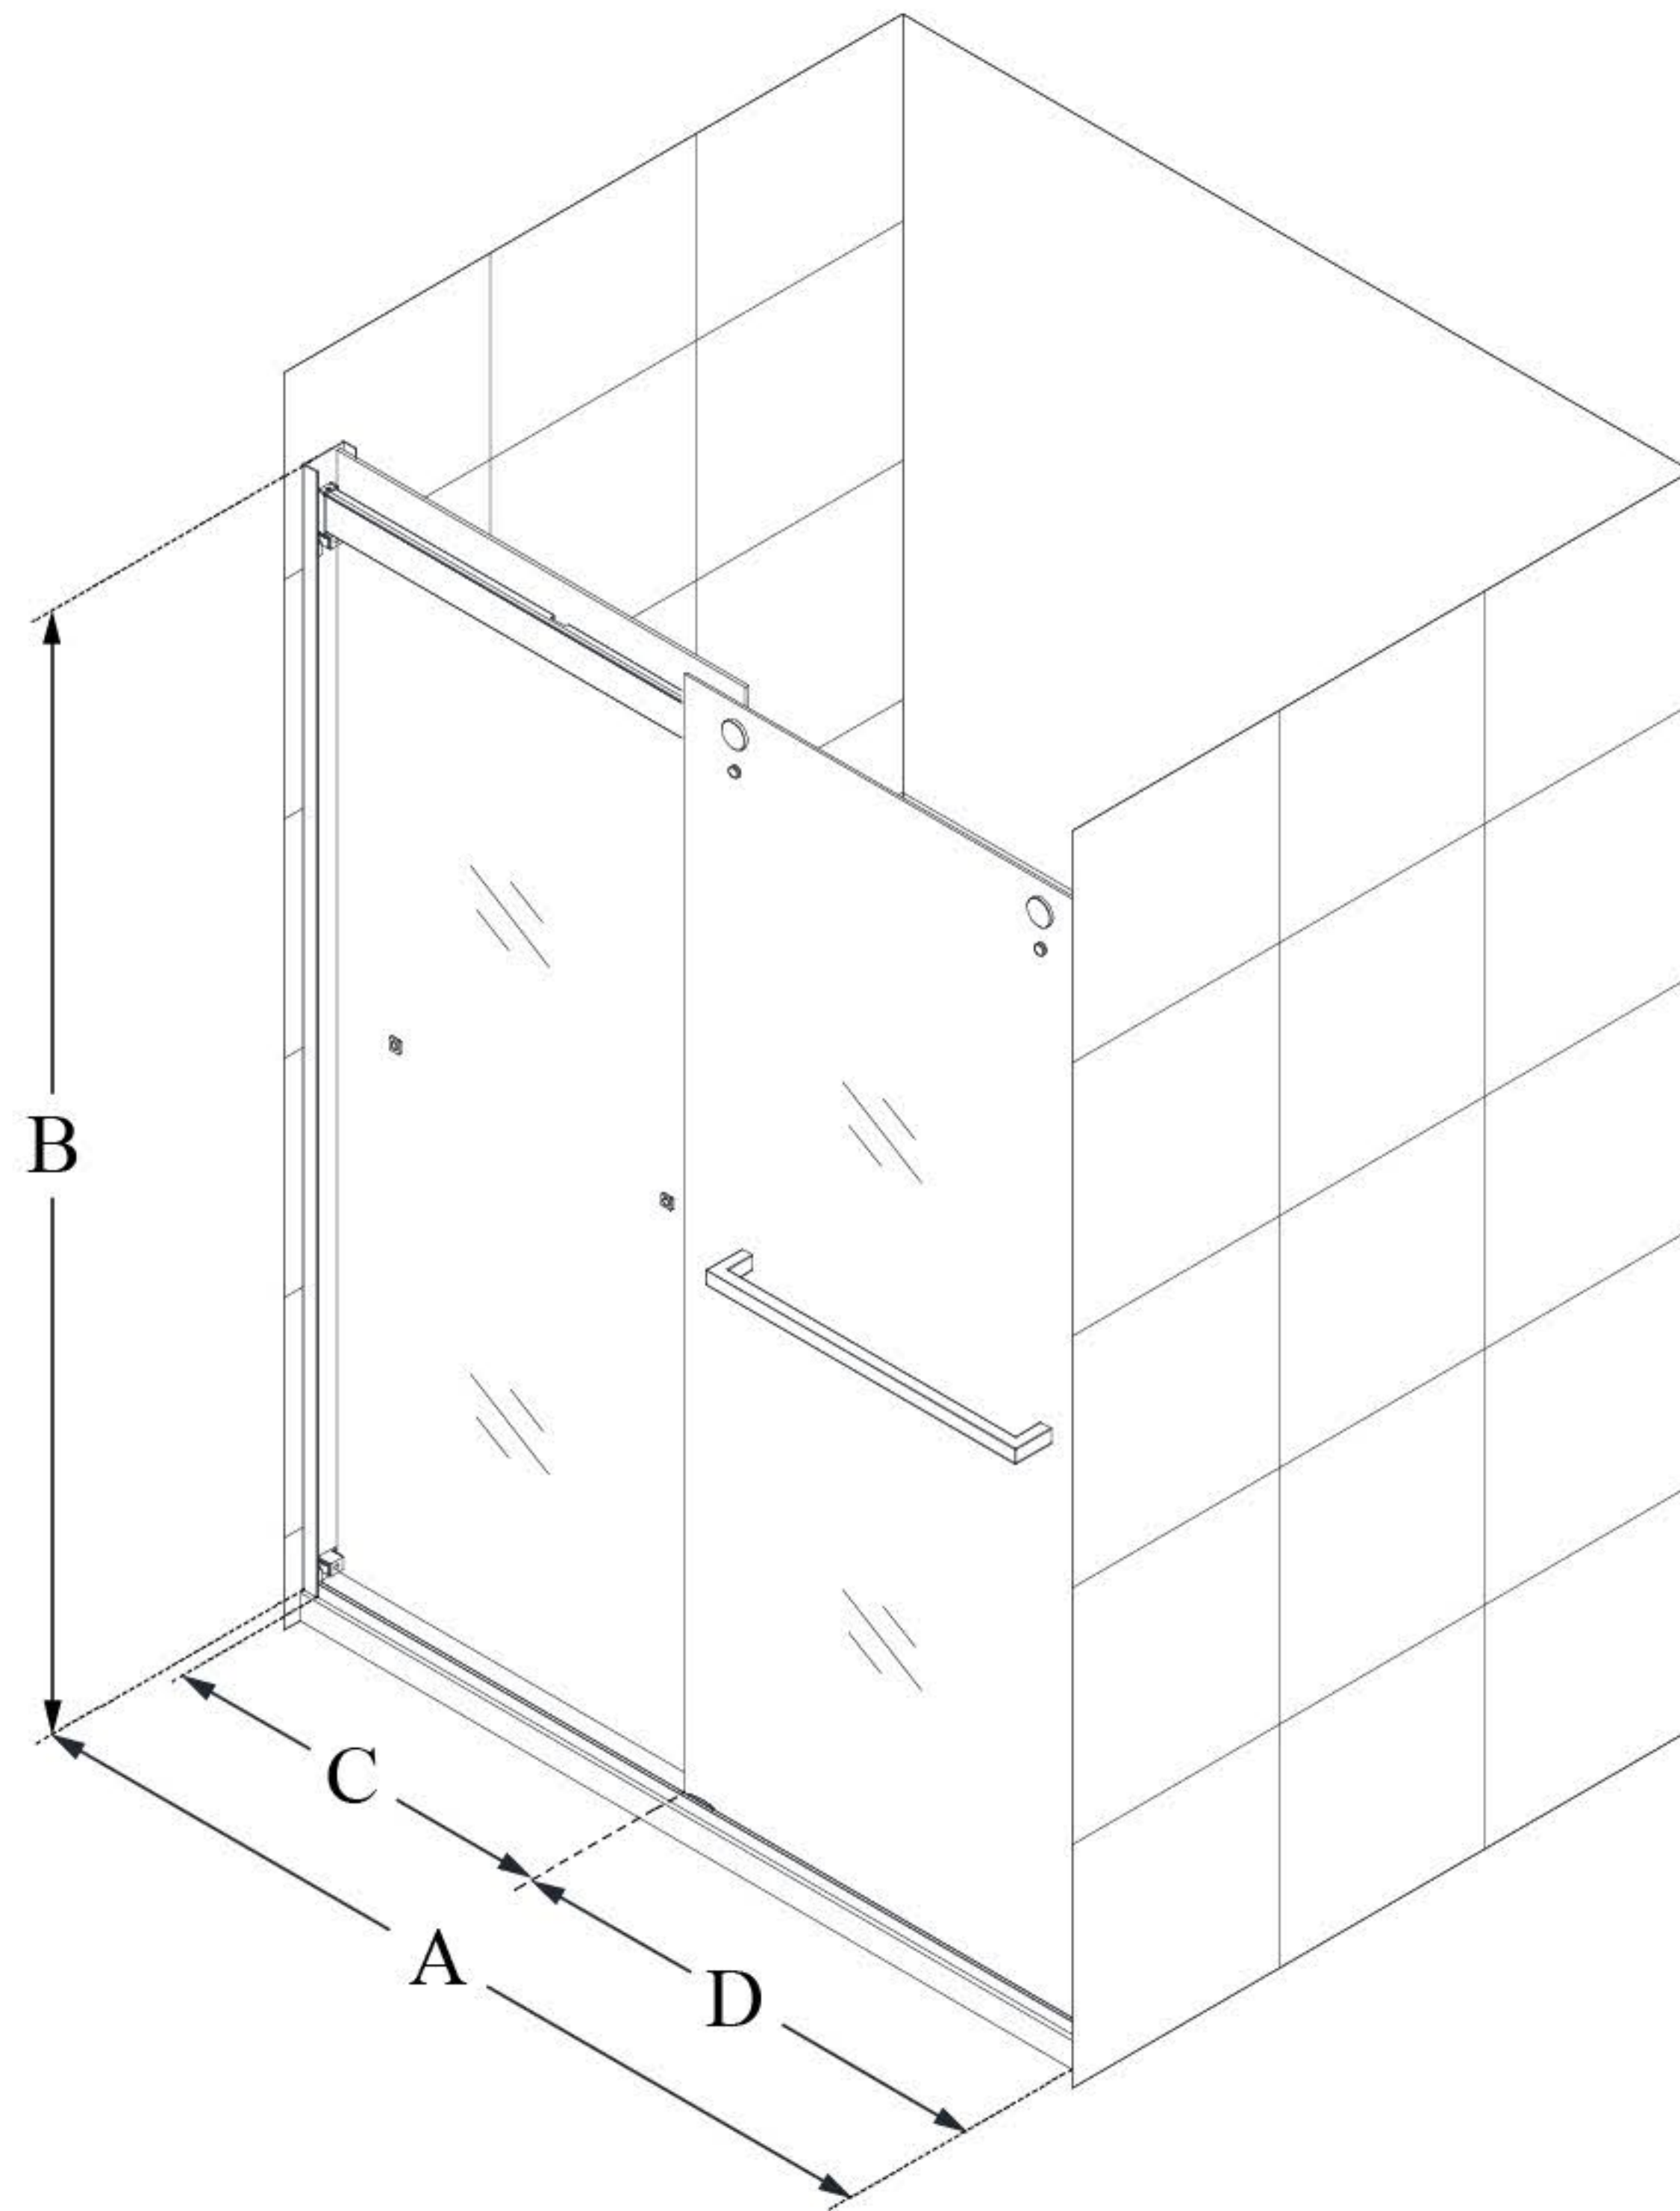

DreamLine Essence-H 44-48 in. W x 76 in. H Semi-Frameless Bypass Shower Door

SHDR-6348760H
ESSENCE-H

CONFIGURATION DIMENSIONS:

A: MODEL WIDTH
44 - 48 in.

B: MODEL HEIGHT
76 in.

C: ACCESS WIDTH
17 1/4 - 21 1/4 in.

C2: ACCESS HEIGHT
71 1/4 in.

D: DOOR WIDTH
25 5/16 in.

CUSTOMIZATION
Yes

MATCHING SHOWER BASE
N/A

MINIMUM THRESHOLD REQUIRED
3 in.

DRILLING REQUIRED?
Yes

STUDS REQUIRED?
No