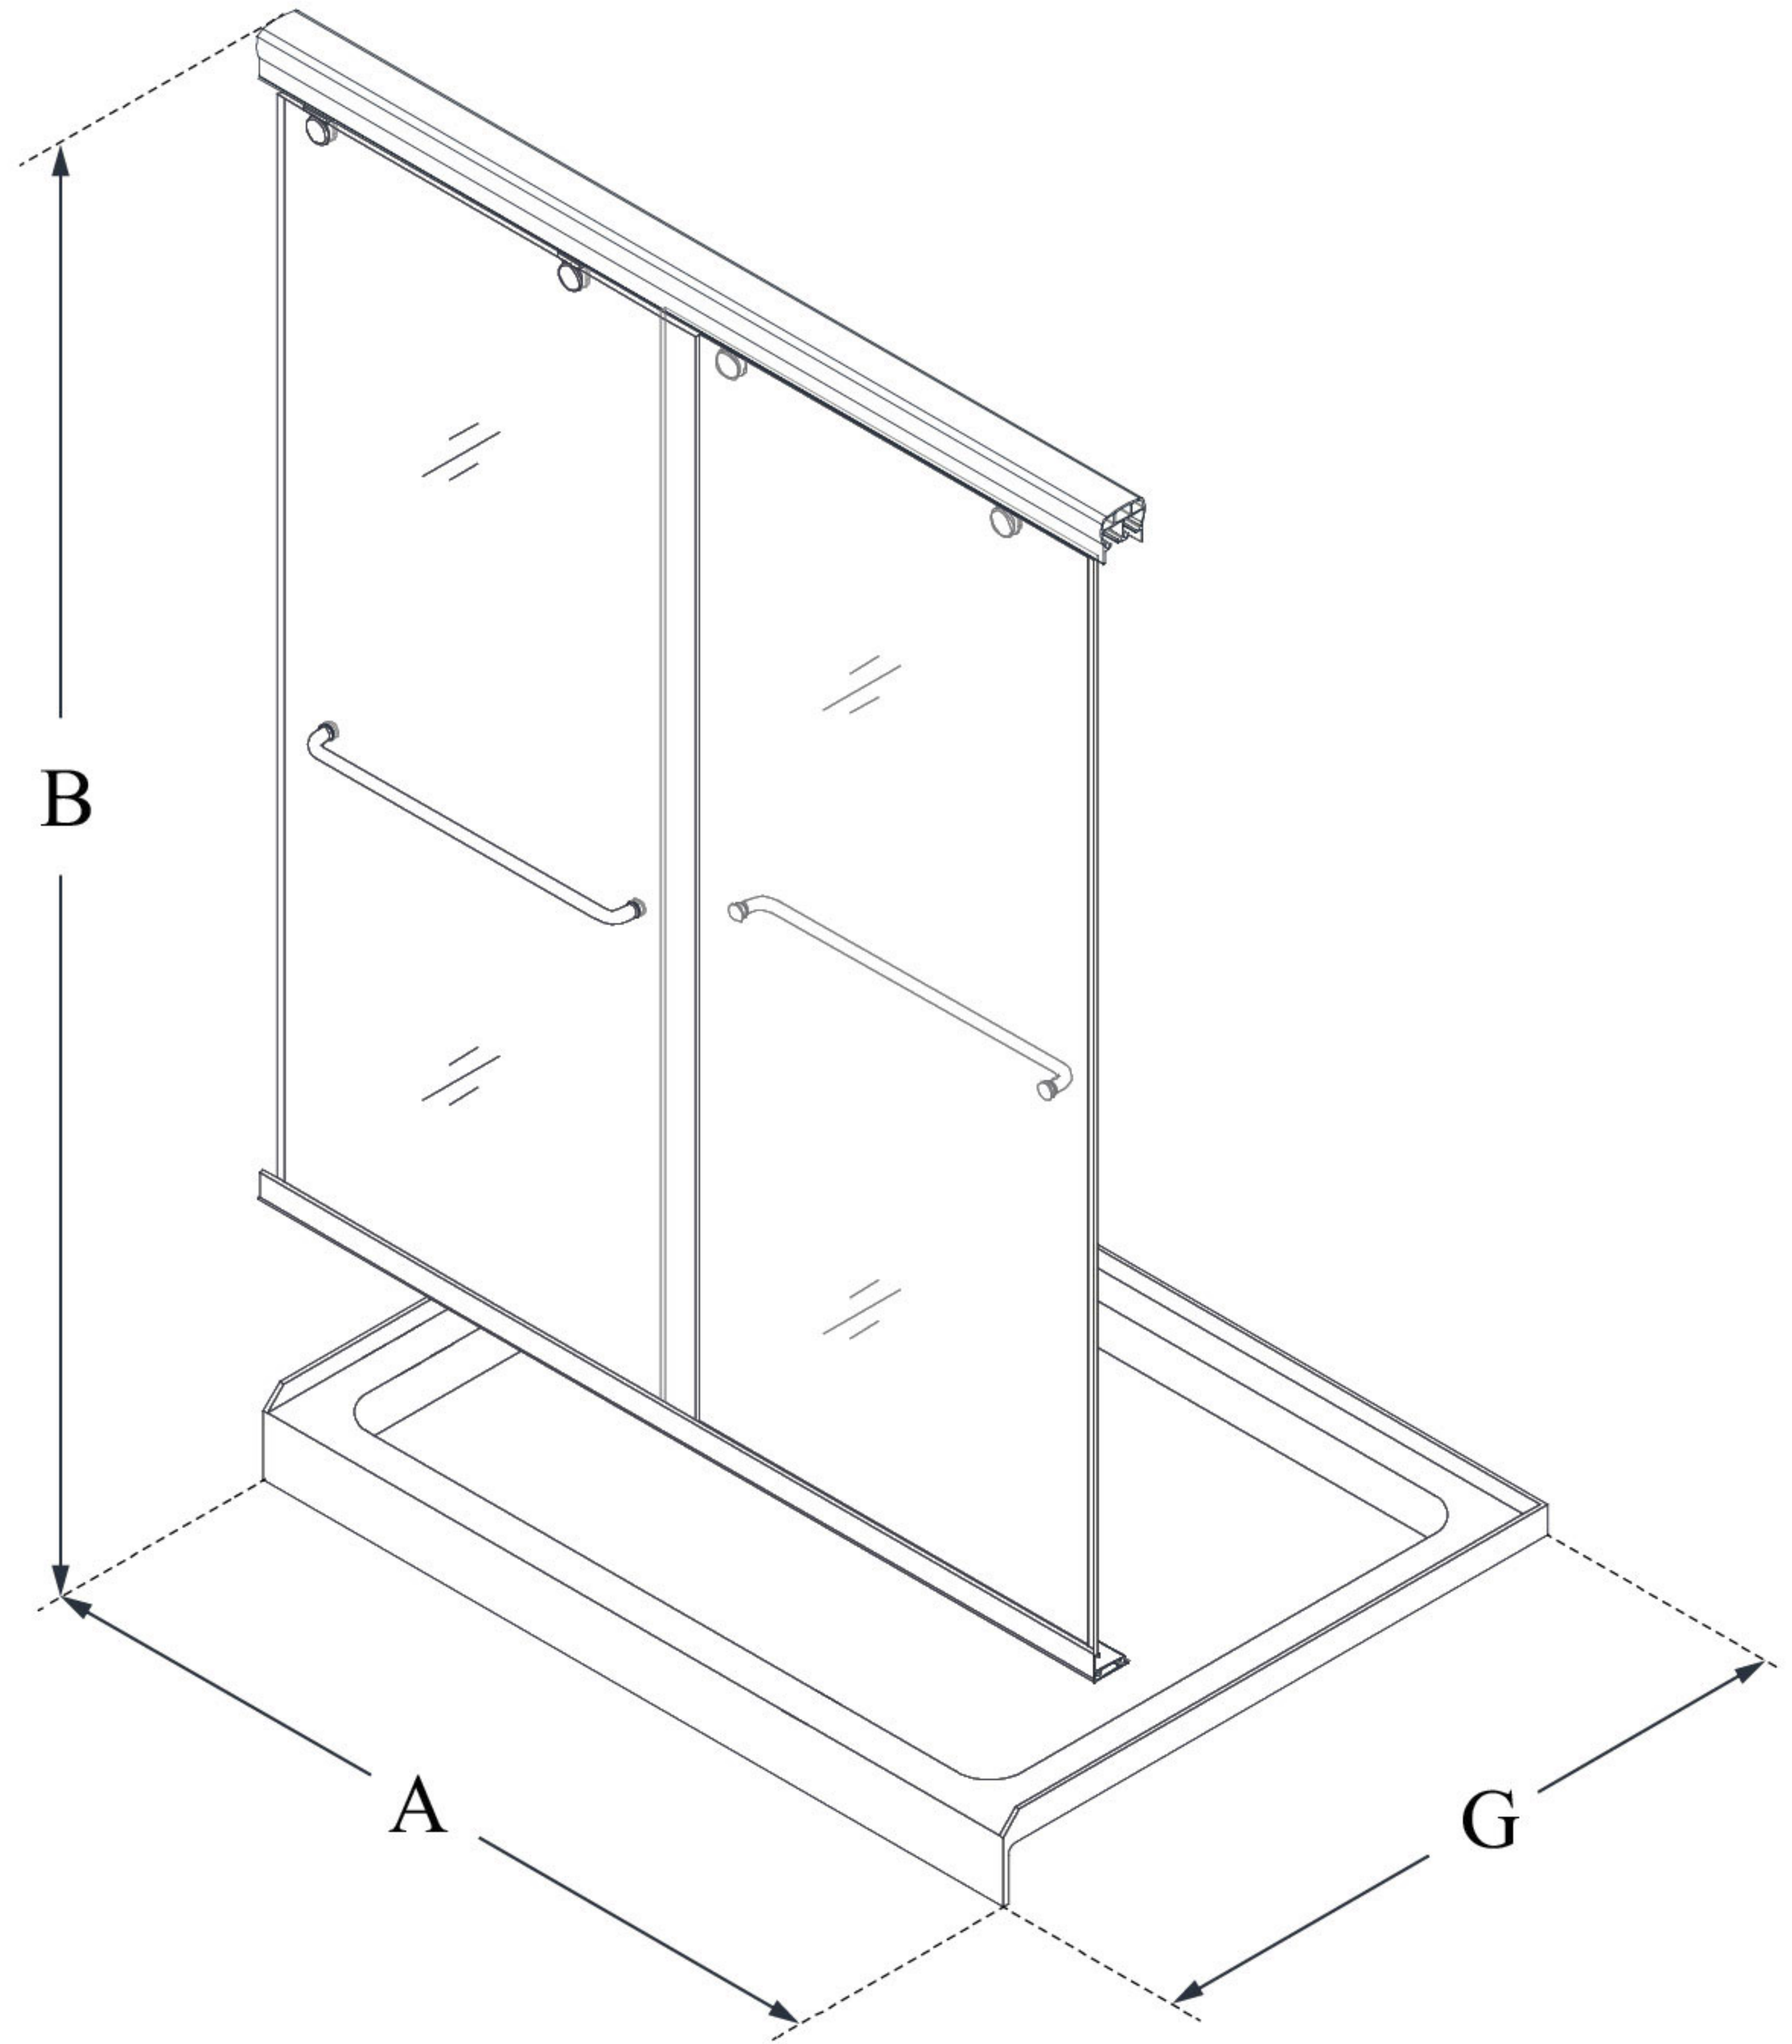

## CHARISMA

DreamLine Charisma 36 in. D x  
60 in. W x 78 3/4 in. H Frameless  
Bypass Sliding Shower Door and  
SlimLine Shower Base Kit

### KIT CONTENTS:

- SHOWER DOOR
- SHOWER BASE

### CONFIGURATION DIMENSIONS:

**A: 60"**  
KIT WIDTH

**B: 78 3/4"**  
KIT HEIGHT

**G: 36"**  
KIT DEPTH

### AVAILABLE DRAIN LOCATIONS:

- CENTER
- LEFT
- RIGHT

For precise drain location, please refer to the  
included base technical drawing

DreamLine reserves the right to update or modify the hardware or materials pictured  
without prior notice for the purpose of product improvement and customer satisfaction.