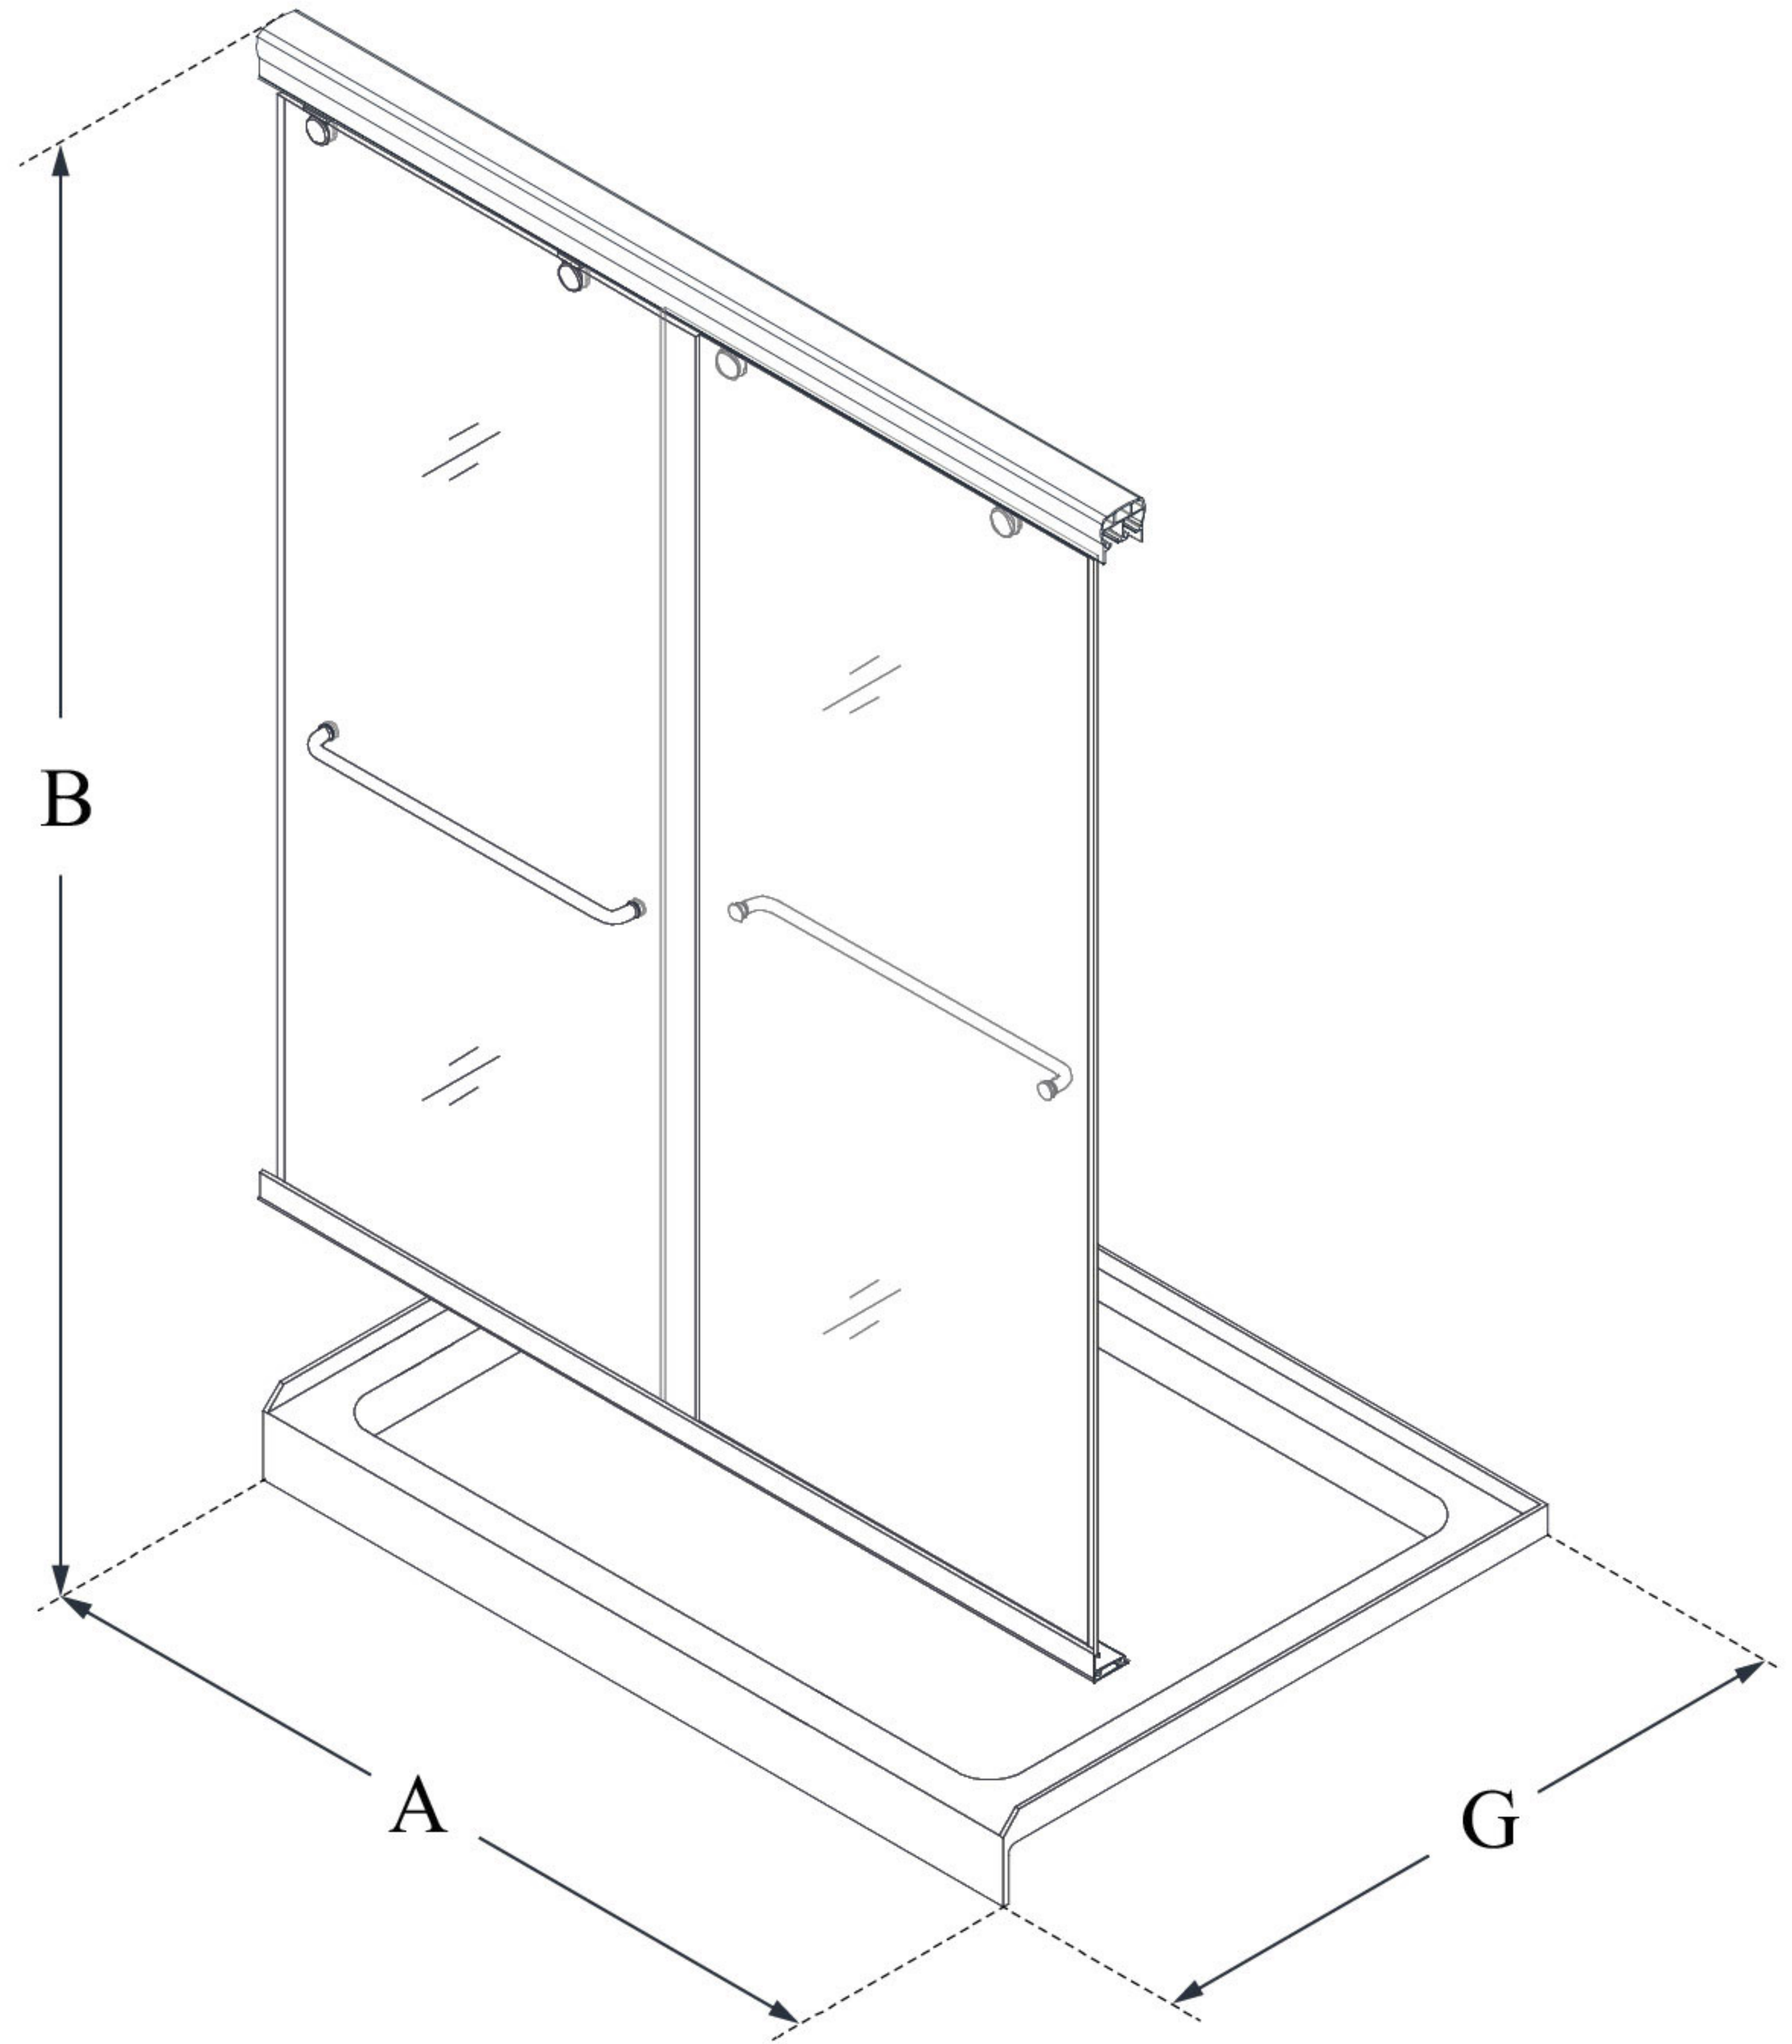

MODEL INFORMATION

DL-6943

CHARISMA

DreamLine Charisma 36 in. D x
60 in. W x 78 3/4 in. H Frameless
Bypass Sliding Shower Door and
SlimLine Shower Base Kit

KIT CONTENTS:

- SHOWER DOOR
- SHOWER BASE

CONFIGURATION DIMENSIONS:

A: 60"
KIT WIDTH

B: 78 3/4"
KIT HEIGHT

G: 36"
KIT DEPTH

AVAILABLE DRAIN LOCATIONS:

- CENTER
- LEFT
- RIGHT

For precise drain location, please refer to the
included base technical drawing

DreamLine reserves the right to update or modify the hardware or materials pictured
without prior notice for the purpose of product improvement and customer satisfaction.