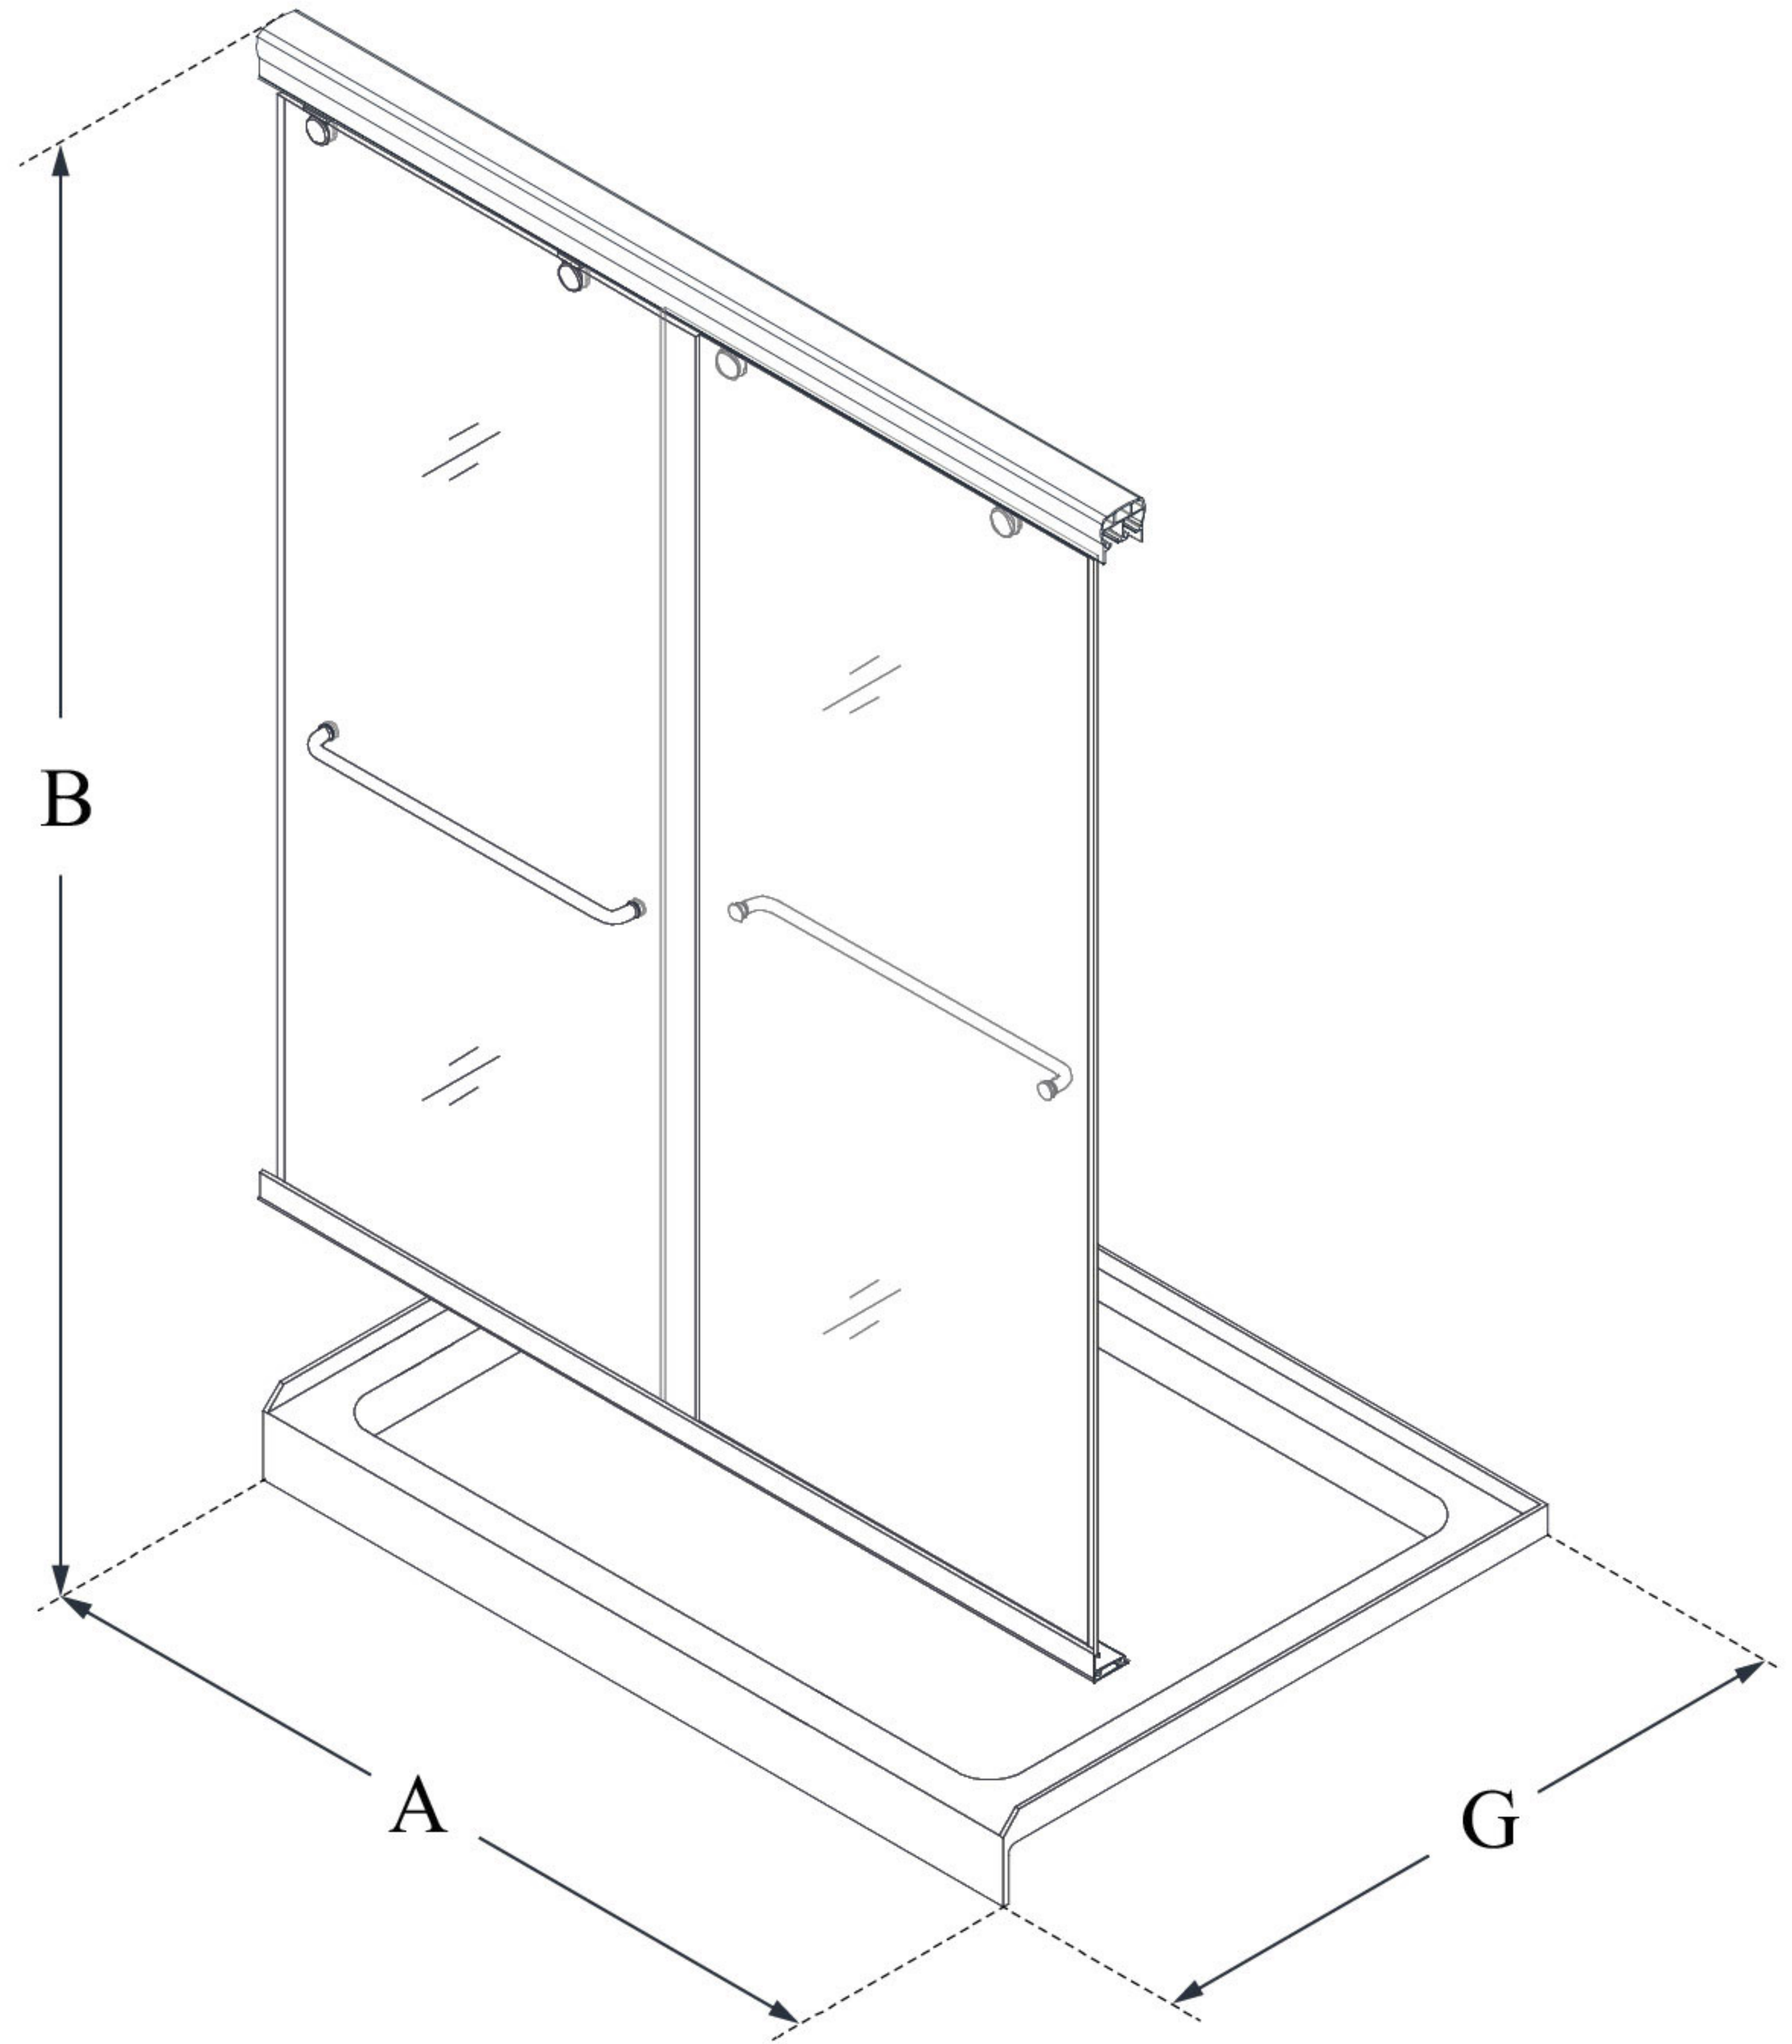

MODEL INFORMATION

DL-6942

CHARISMA

DreamLine Charisma 34 in. D x
60 in. W x 78 3/4 in. H Frameless
Bypass Sliding Shower Door and
SlimLine Shower Base Kit

KIT CONTENTS:

- SHOWER DOOR
- SHOWER BASE

CONFIGURATION DIMENSIONS:

A: 60"
KIT WIDTH

B: 78 3/4"
KIT HEIGHT

G: 34"
KIT DEPTH

AVAILABLE DRAIN LOCATIONS:

- CENTER
- LEFT
- RIGHT

For precise drain location, please refer to the
included base technical drawing

DreamLine reserves the right to update or modify the hardware or materials pictured
without prior notice for the purpose of product improvement and customer satisfaction.