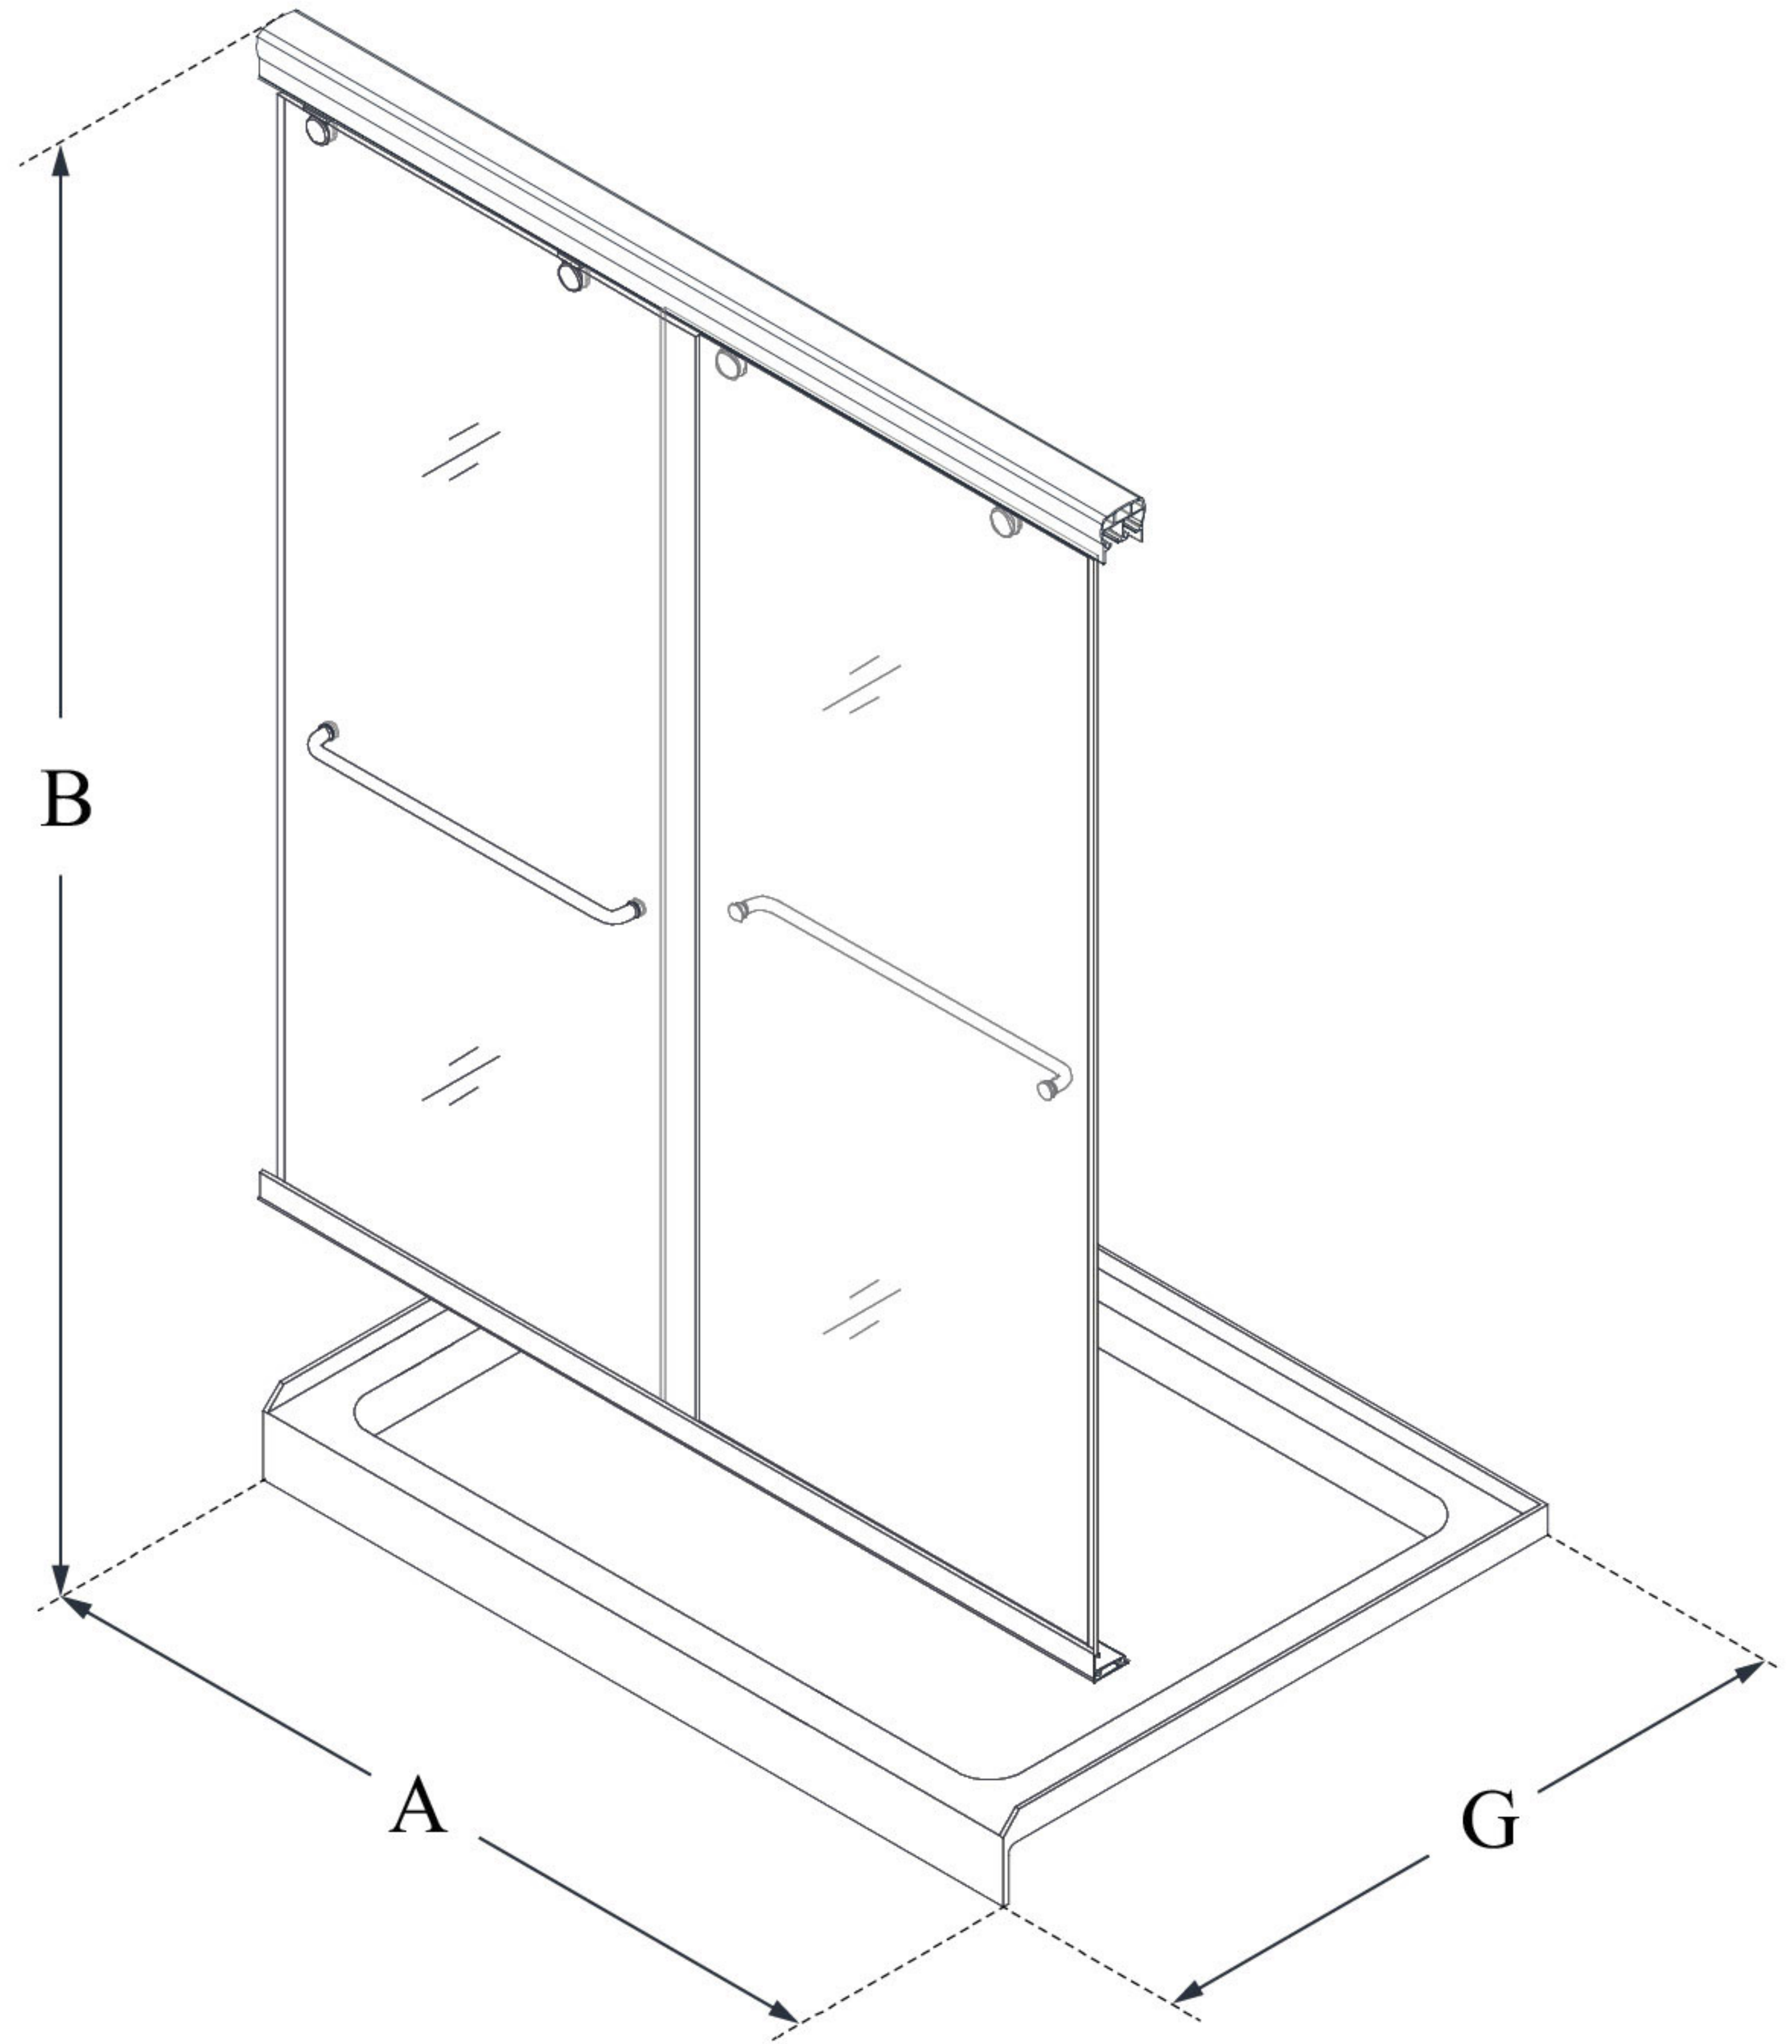

## CHARISMA

DreamLine Charisma 34 in. D x  
60 in. W x 78 3/4 in. H Frameless  
Bypass Sliding Shower Door and  
SlimLine Shower Base Kit

### KIT CONTENTS:

- SHOWER DOOR
- SHOWER BASE

### CONFIGURATION DIMENSIONS:

**A: 60"**  
KIT WIDTH

**B: 78 3/4"**  
KIT HEIGHT

**G: 34"**  
KIT DEPTH

### AVAILABLE DRAIN LOCATIONS:

- CENTER
- LEFT
- RIGHT

For precise drain location, please refer to the  
included base technical drawing

DreamLine reserves the right to update or modify the hardware or materials pictured  
without prior notice for the purpose of product improvement and customer satisfaction.