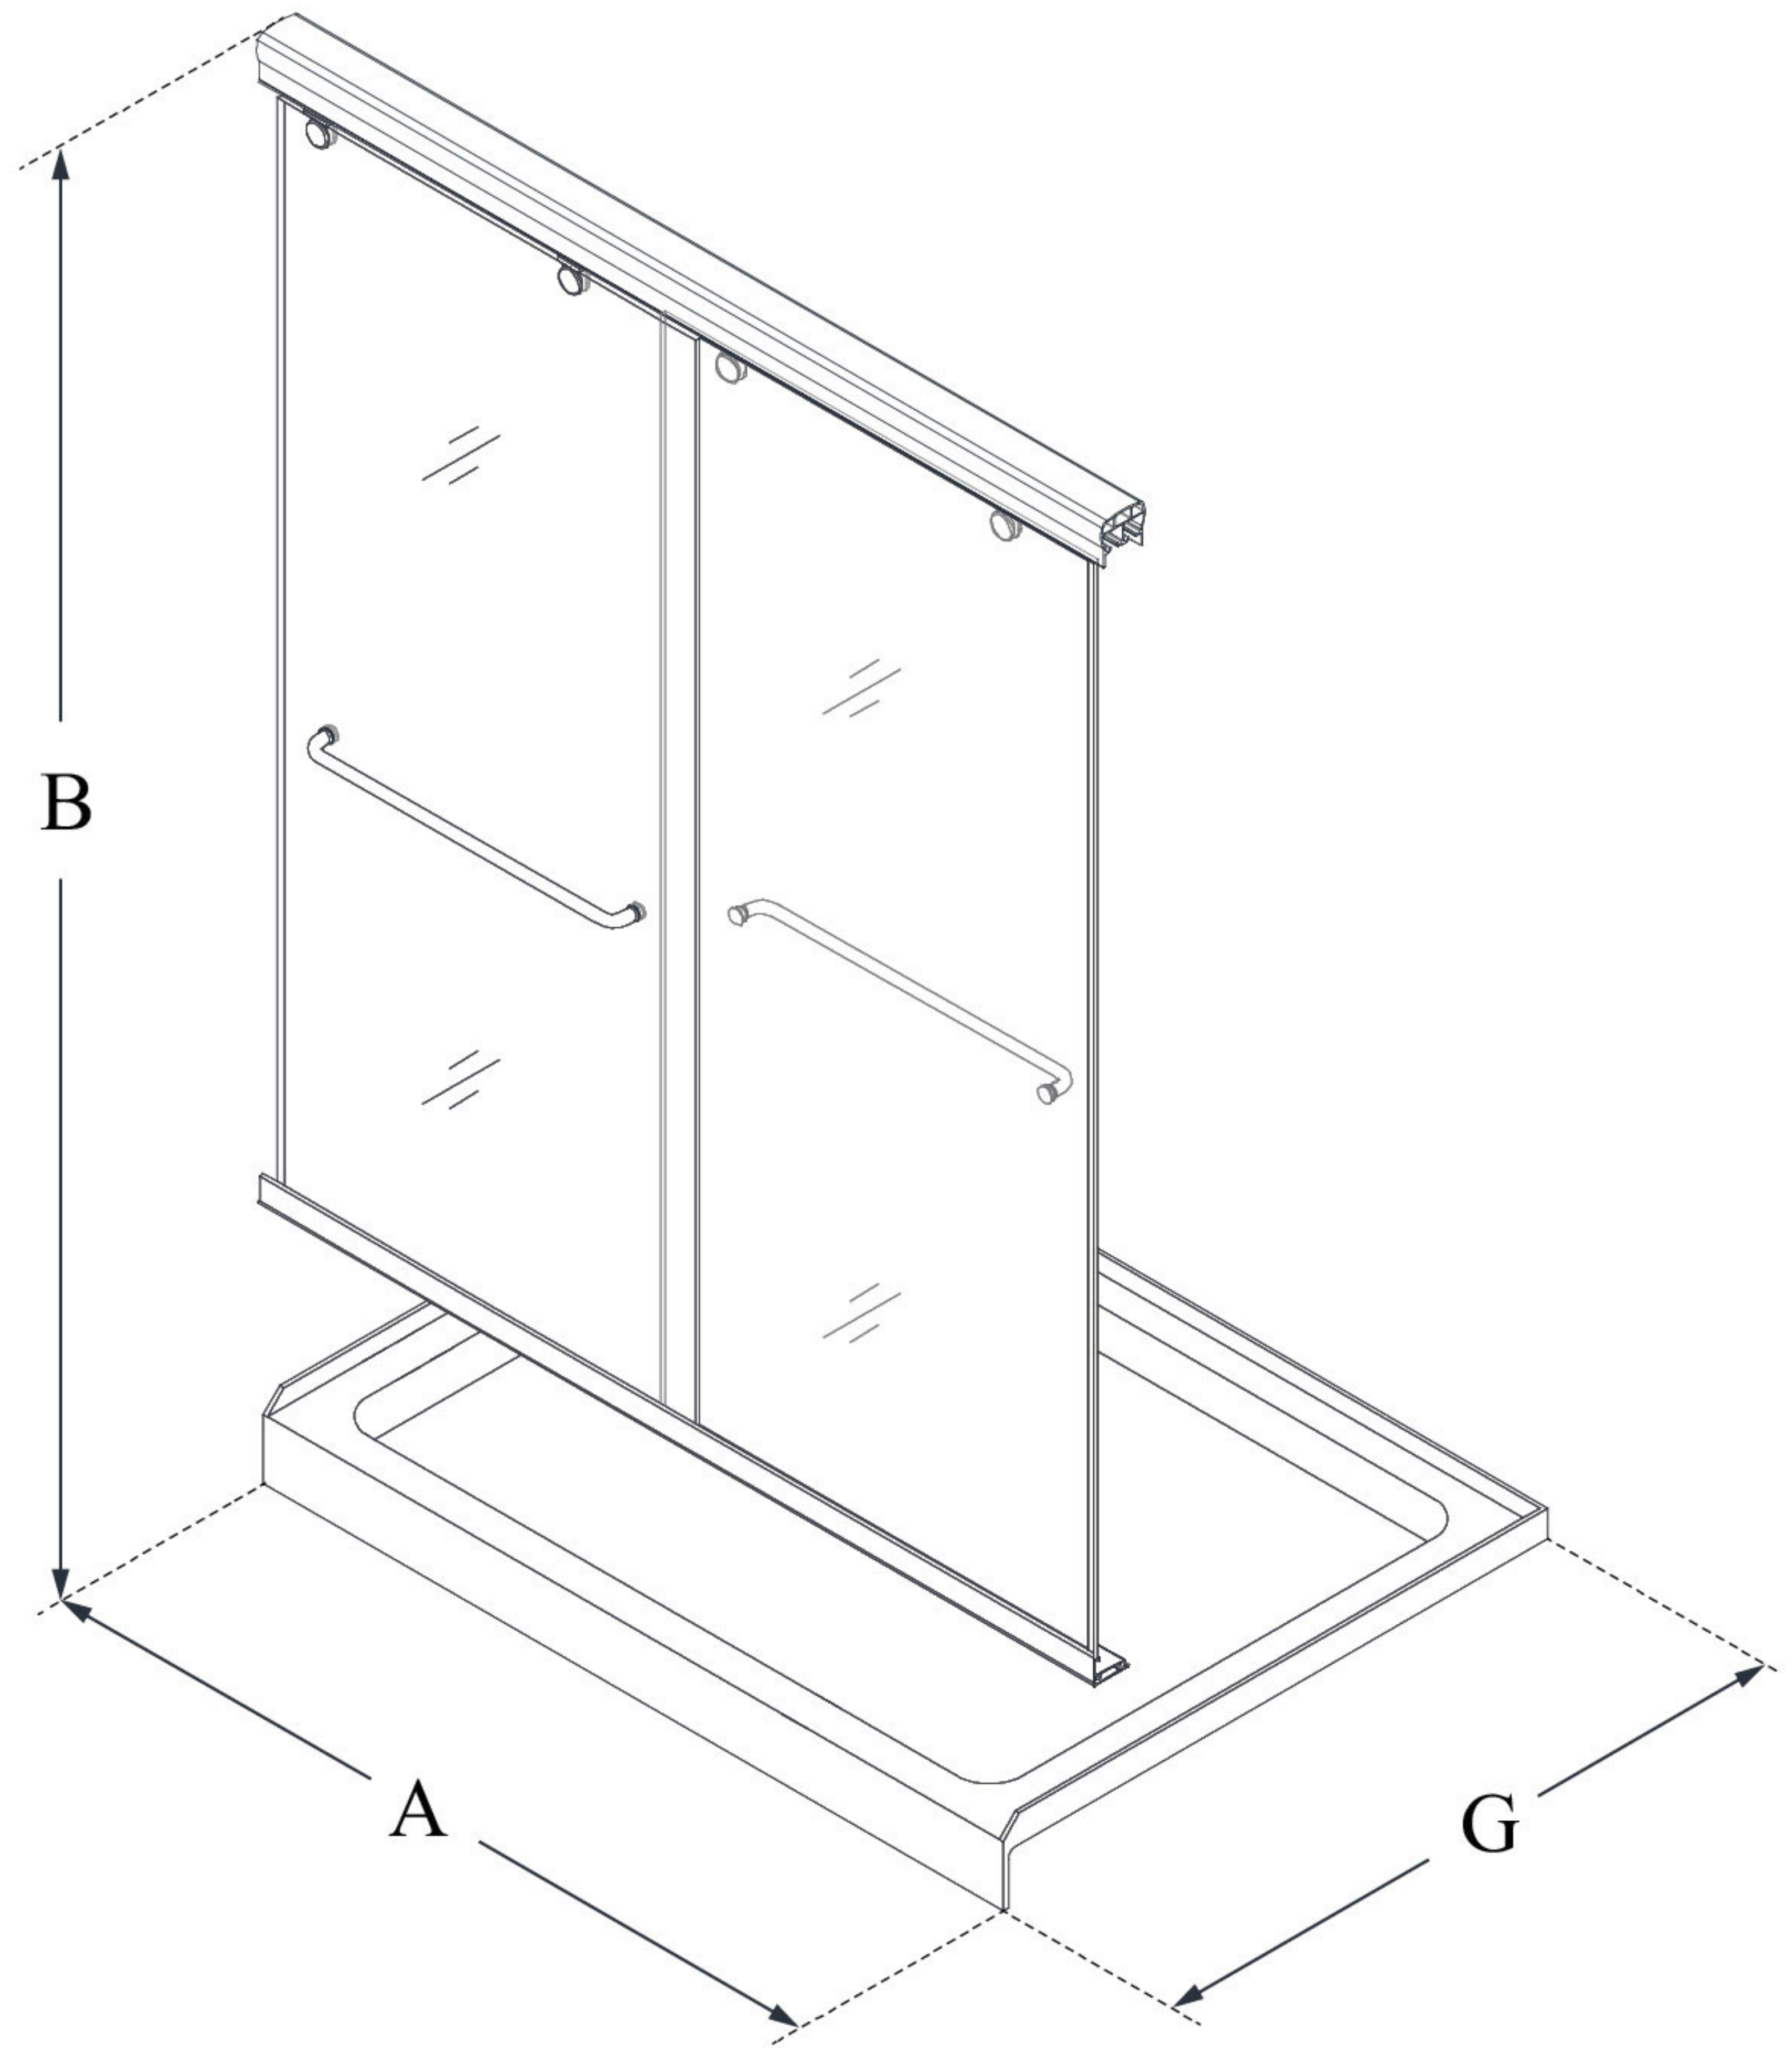

MODEL INFORMATION

DL-6942

CHARISMA

DreamLine Charisma 34 in. D x
60 in. W x 78 3/4 in. H Frameless
Bypass Sliding Shower Door and
SlimLine Shower Base Kit

KIT CONTENTS:

- SHOWER DOOR
- SHOWER BASE

CONFIGURATION DIMENSIONS:

A: 60"
KIT WIDTH

B: 78 3/4"
KIT HEIGHT

G: 34"
KIT DEPTH

AVAILABLE DRAIN LOCATIONS:

- CENTER
- LEFT
- RIGHT

For precise drain location, please refer to the
included base technical drawing

DreamLine reserves the right to update or modify the hardware or materials pictured
without prior notice for the purpose of product improvement and customer satisfaction.