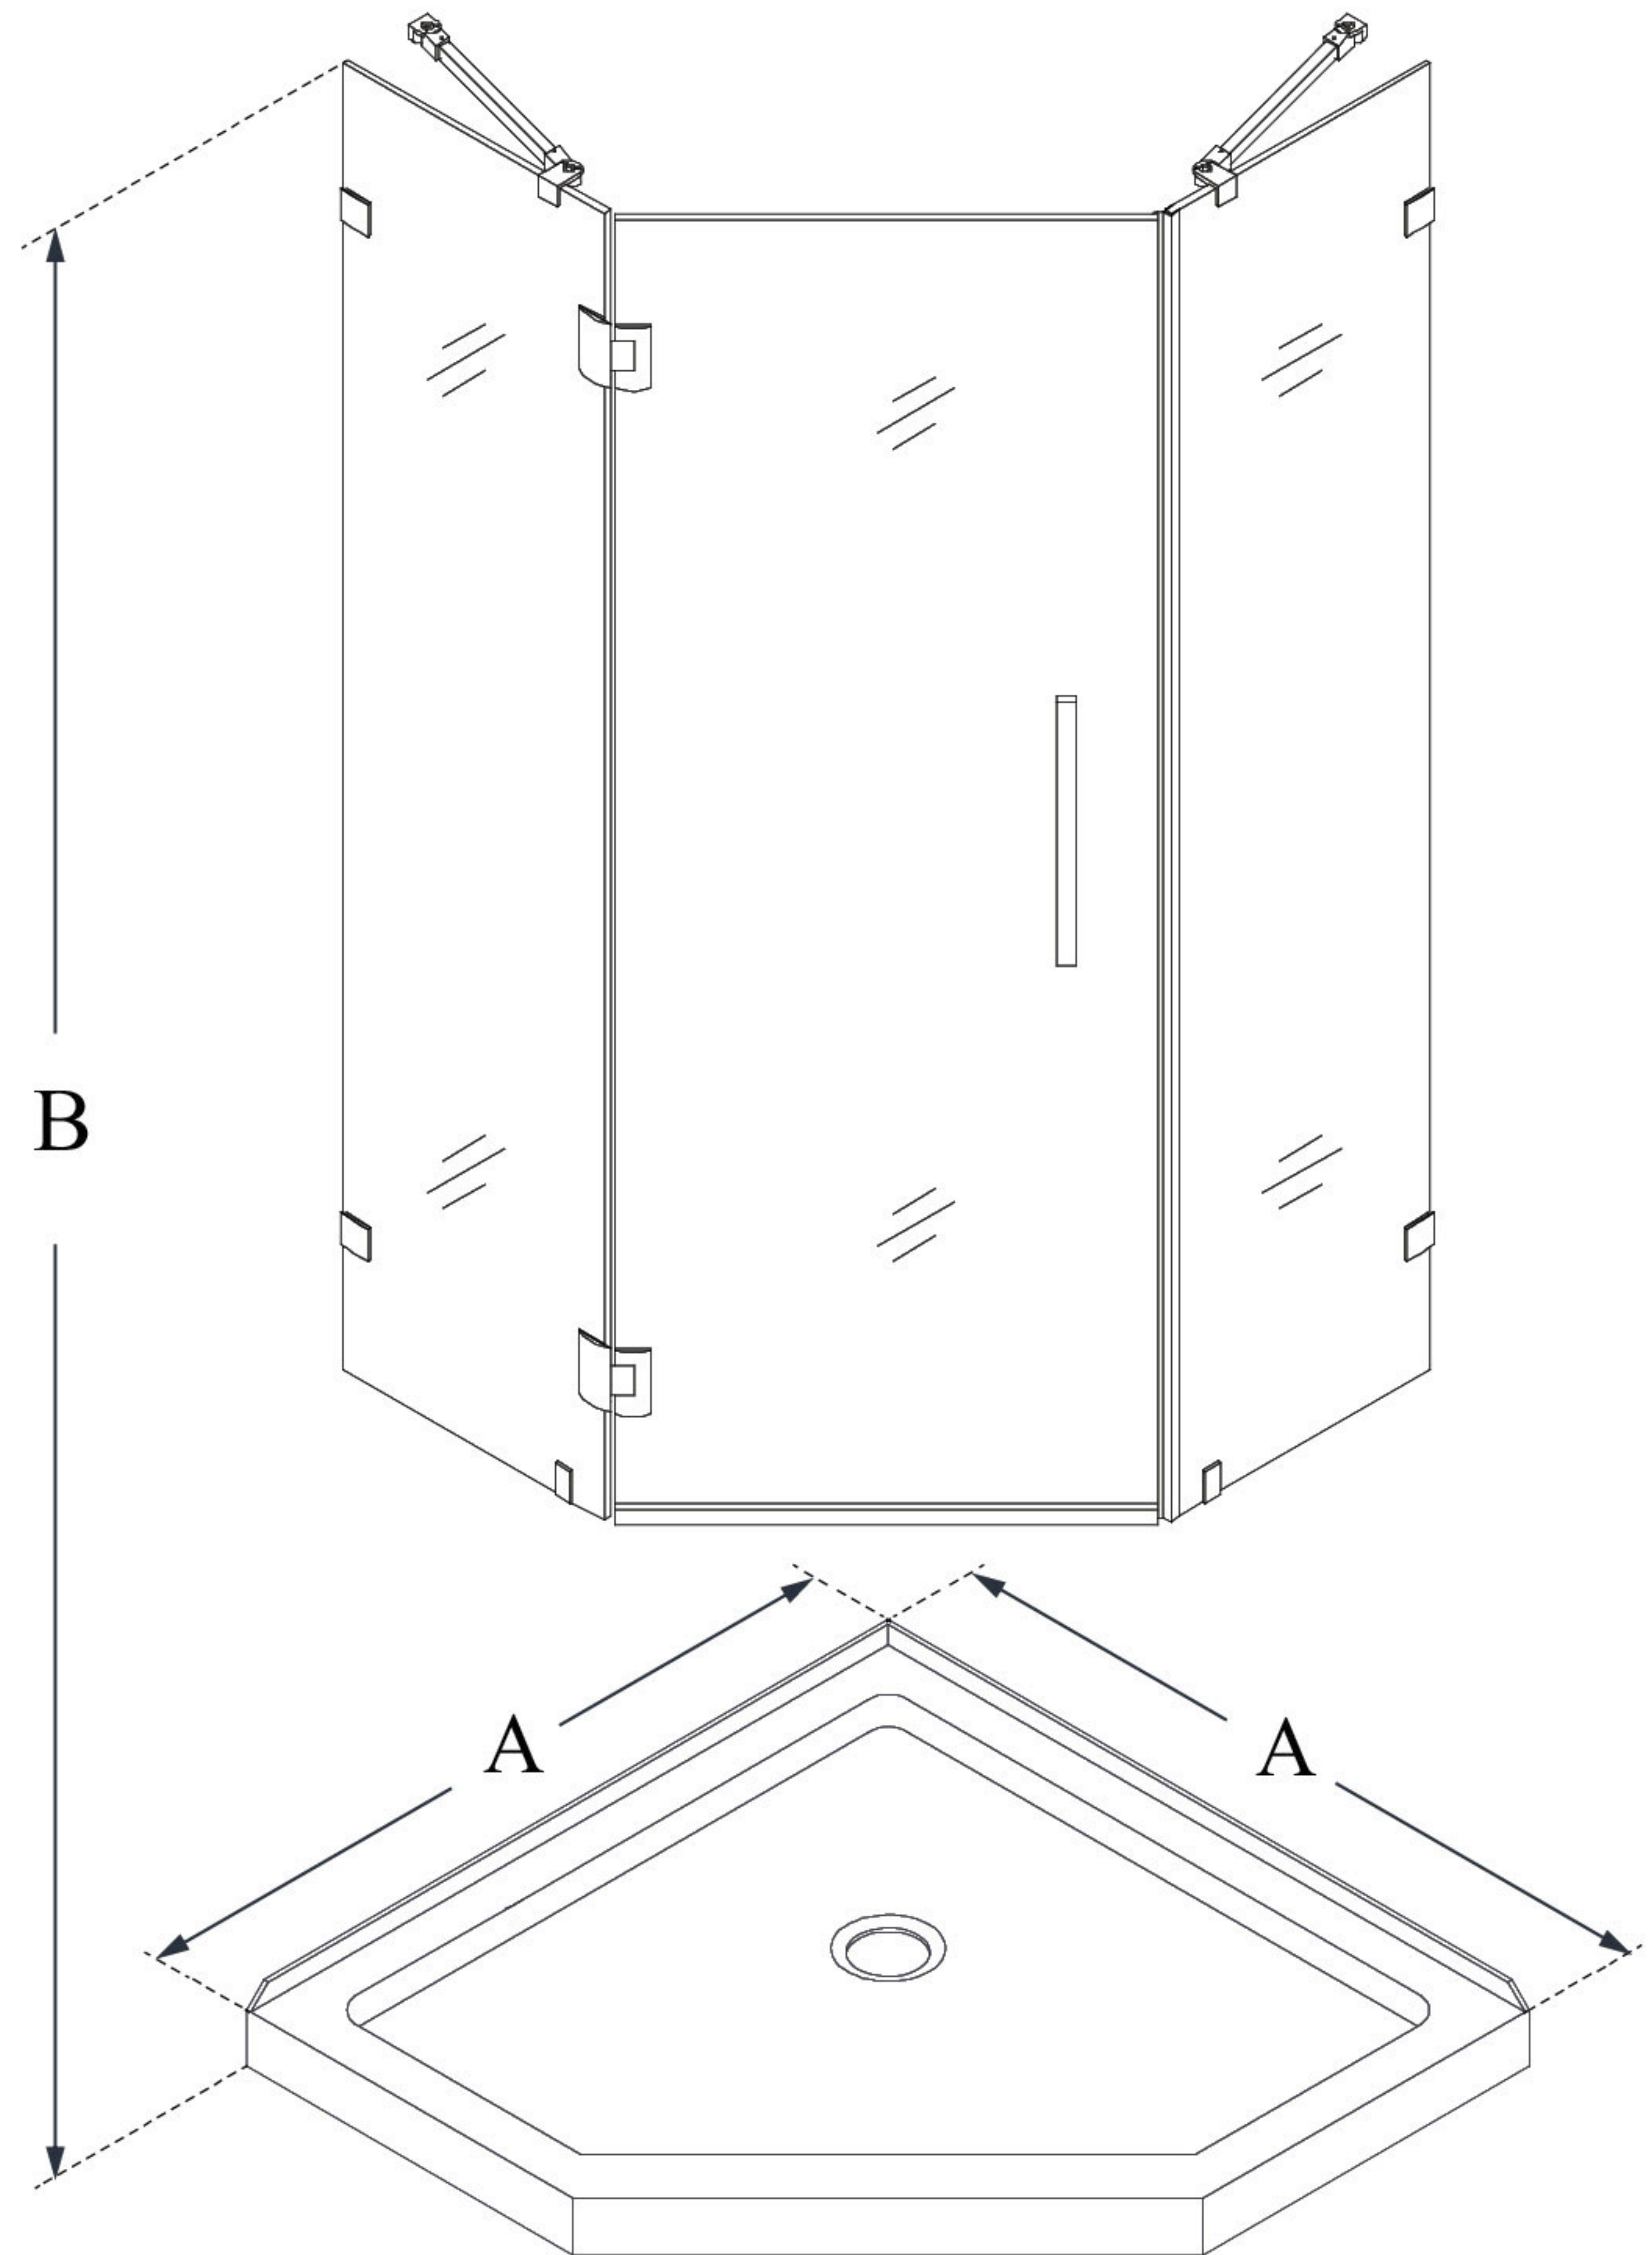

MODEL INFORMATION

DL-6052

PRISM LUX

DreamLine Prism Lux 40 in. x 40 in. x 74 3/4 in. H Frameless Hinged Shower Enclosure and SlimLine Shower Base Kit

KIT CONTENTS:

- SHOWER ENCLOSURE
- SHOWER BASE

CONFIGURATION DIMENSIONS:

A: 40"
KIT WIDTH

B: 74 3/4"
KIT HEIGHT

G: 40"
KIT DEPTH

AVAILABLE DRAIN LOCATIONS:
- CORNER

For precise drain location, please refer to the included base technical drawing

DreamLine reserves the right to update or modify the hardware or materials pictured without prior notice for the purpose of product improvement and customer satisfaction.