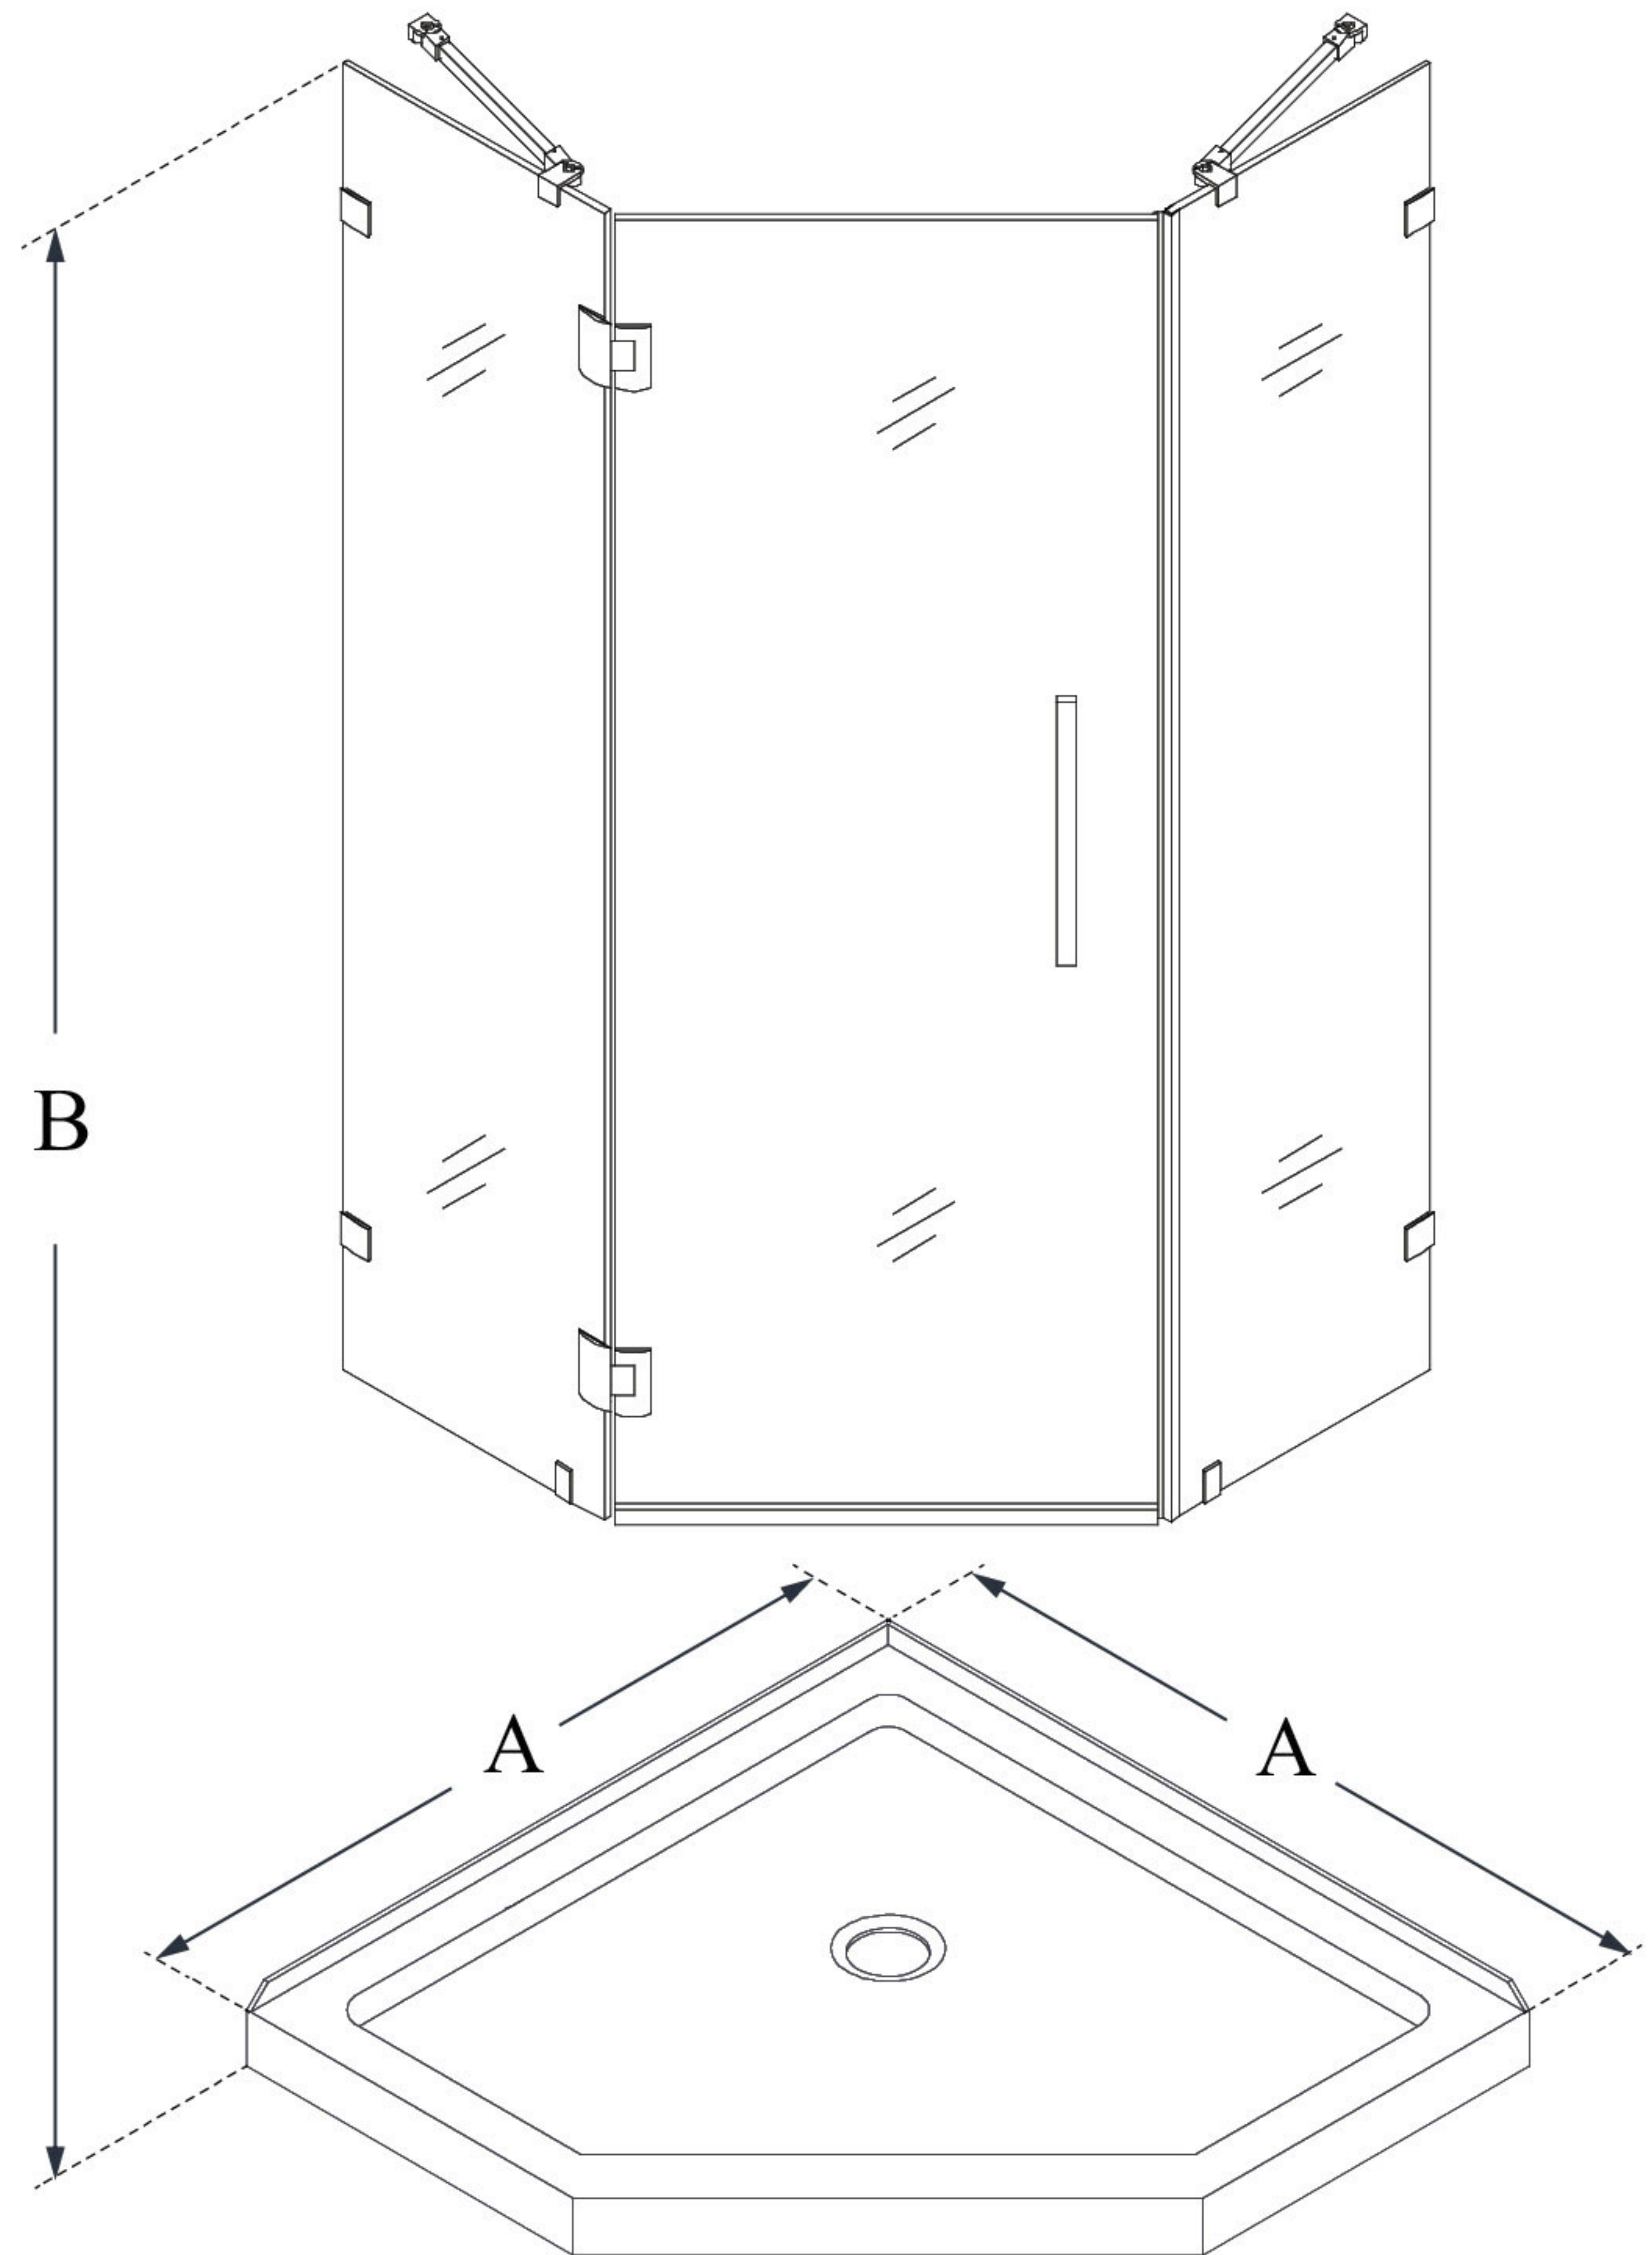

MODEL INFORMATION

DL-6051

PRISM LUX

DreamLine Prism Lux 38 in. x 38 in. x 74 3/4 in. H Frameless Hinged Shower Enclosure and SlimLine Shower Base Kit

KIT CONTENTS:

- SHOWER ENCLOSURE
- SHOWER BASE

CONFIGURATION DIMENSIONS:

A: 38"
KIT WIDTH

B: 74 3/4"
KIT HEIGHT

G: 38"
KIT DEPTH

AVAILABLE DRAIN LOCATIONS:
- CORNER

For precise drain location, please refer to the included base technical drawing

DreamLine reserves the right to update or modify the hardware or materials pictured without prior notice for the purpose of product improvement and customer satisfaction.