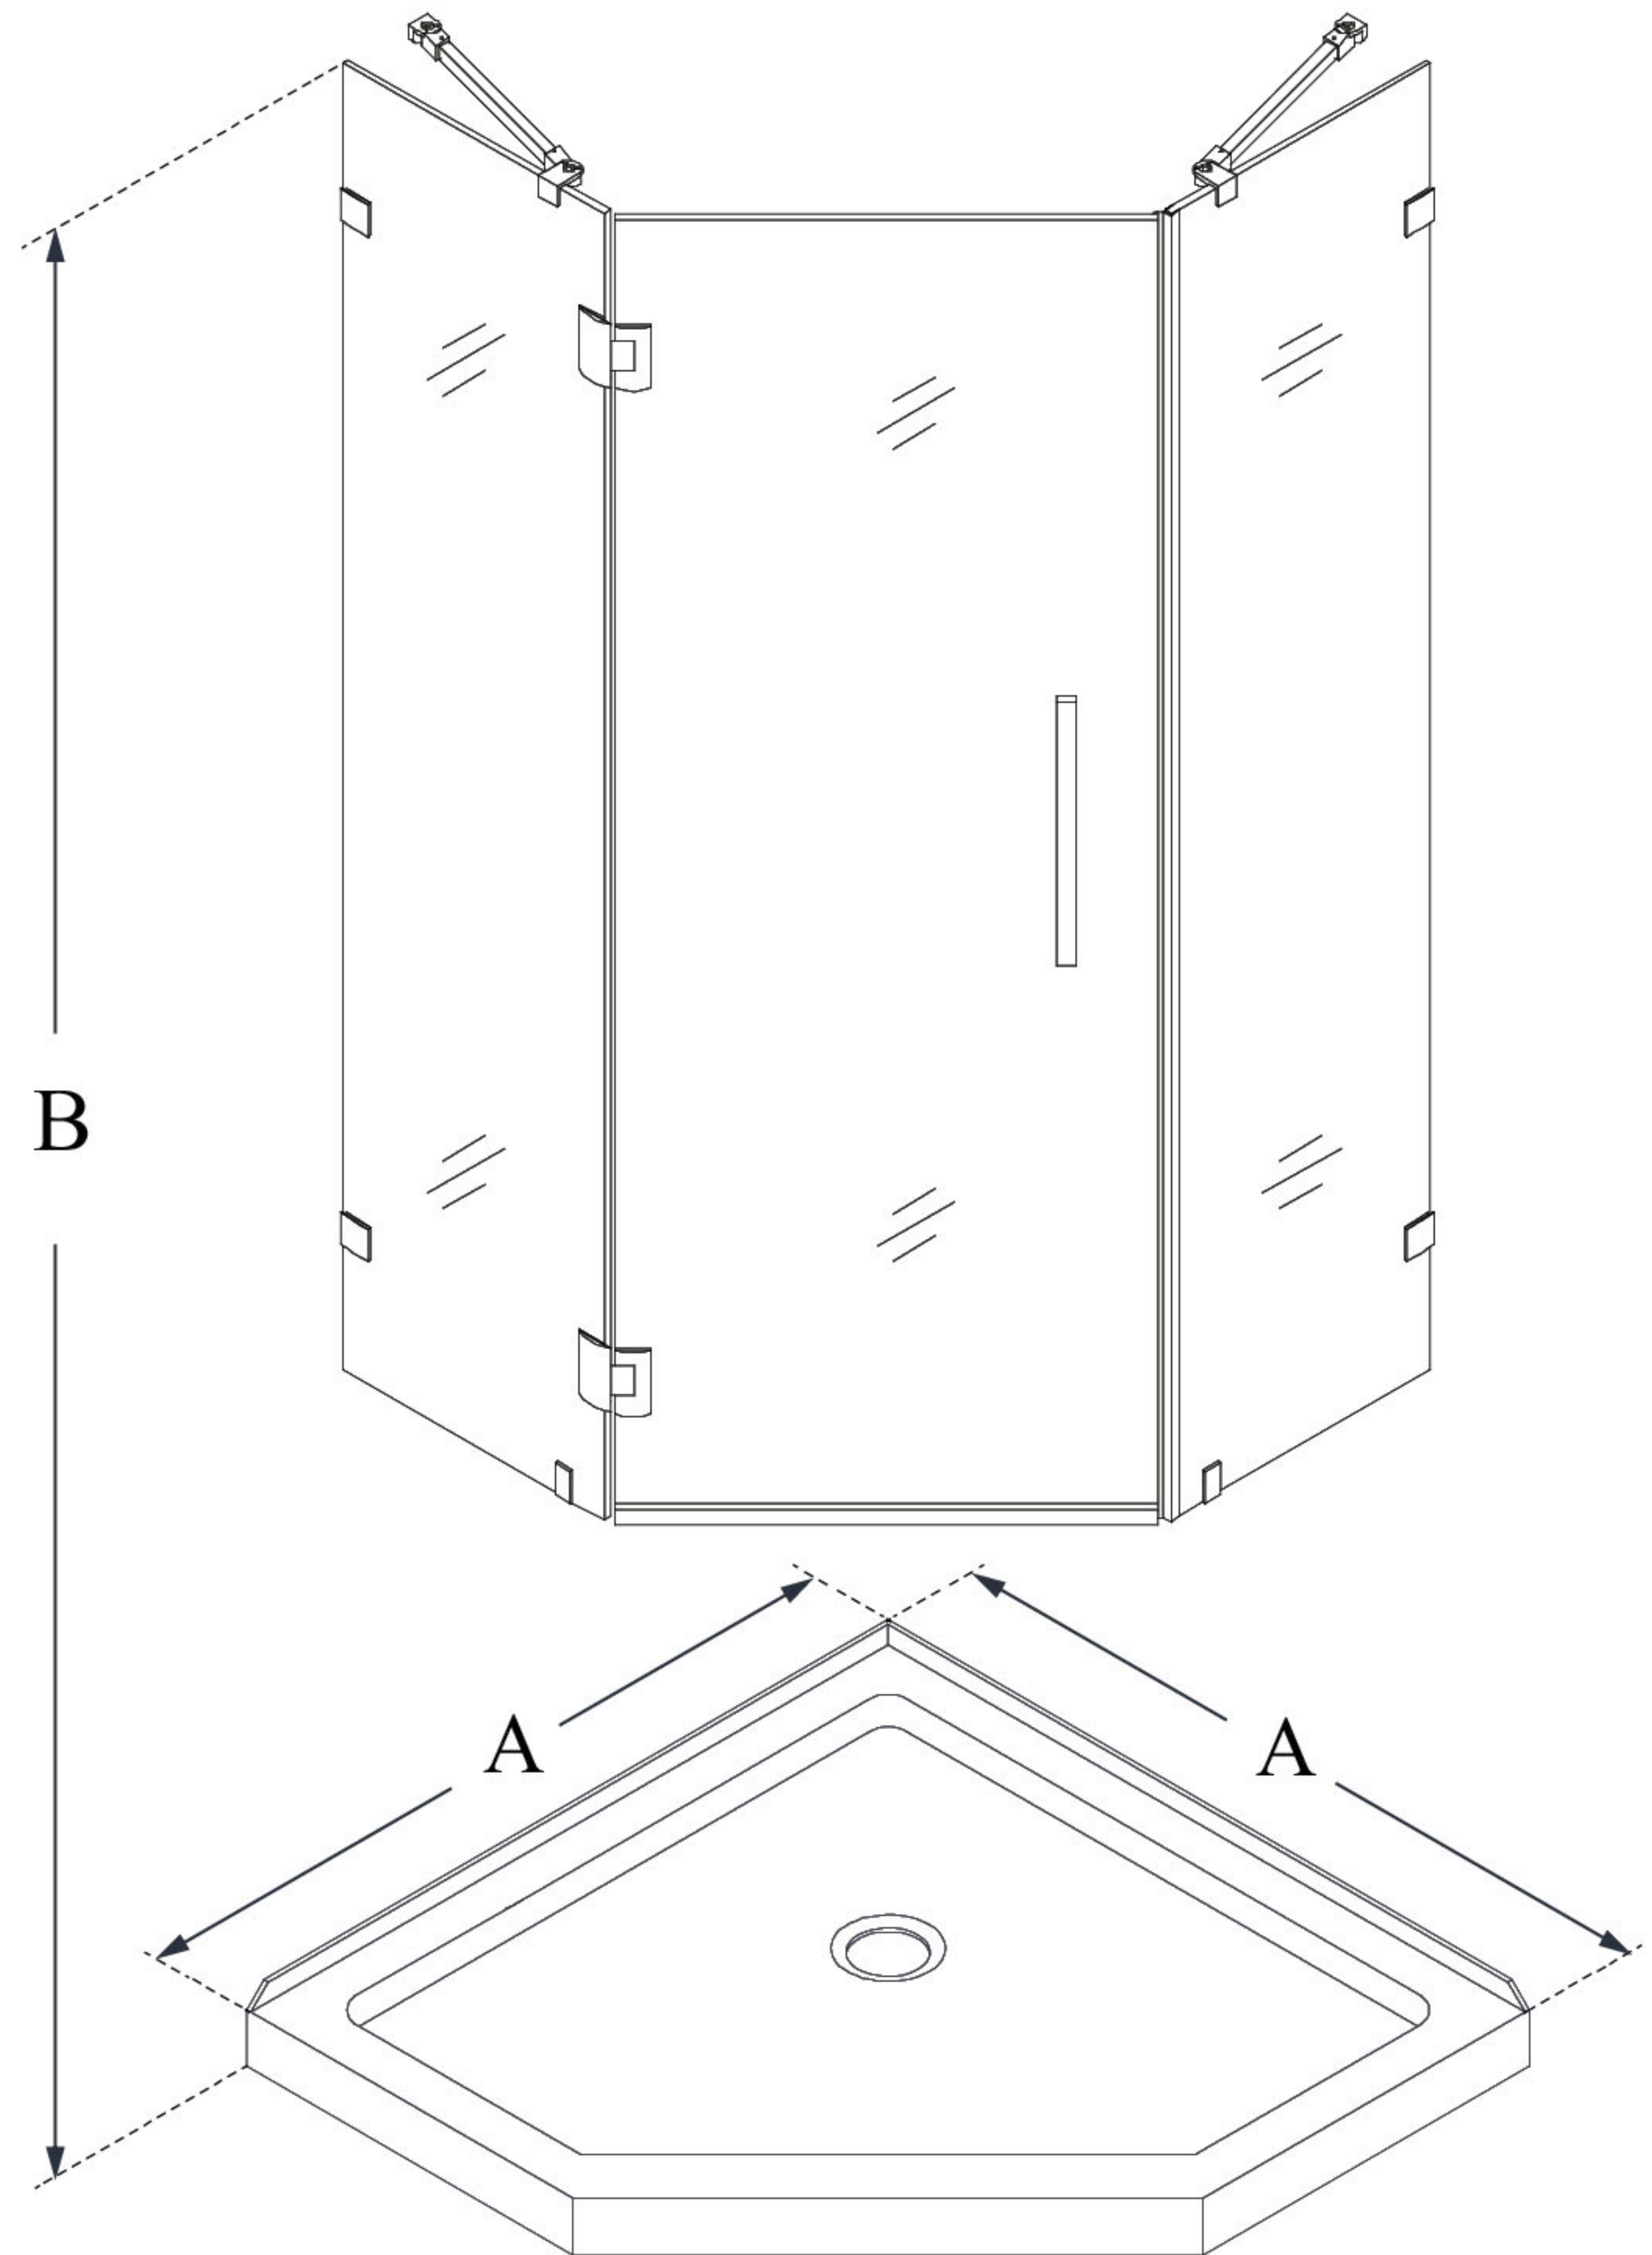

MODEL INFORMATION

DL-6050

PRISM LUX

DreamLine Prism Lux 36 in. x 36 in. x 74 3/4 in. H Frameless Hinged Shower Enclosure and SlimLine Shower Base Kit

KIT CONTENTS:

- SHOWER ENCLOSURE
- SHOWER BASE

CONFIGURATION DIMENSIONS:

A: 36"
KIT WIDTH

B: 74 3/4"
KIT HEIGHT

G: 36"
KIT DEPTH

AVAILABLE DRAIN LOCATIONS:
- CORNER

For precise drain location, please refer to the included base technical drawing

DreamLine reserves the right to update or modify the hardware or materials pictured without prior notice for the purpose of product improvement and customer satisfaction.