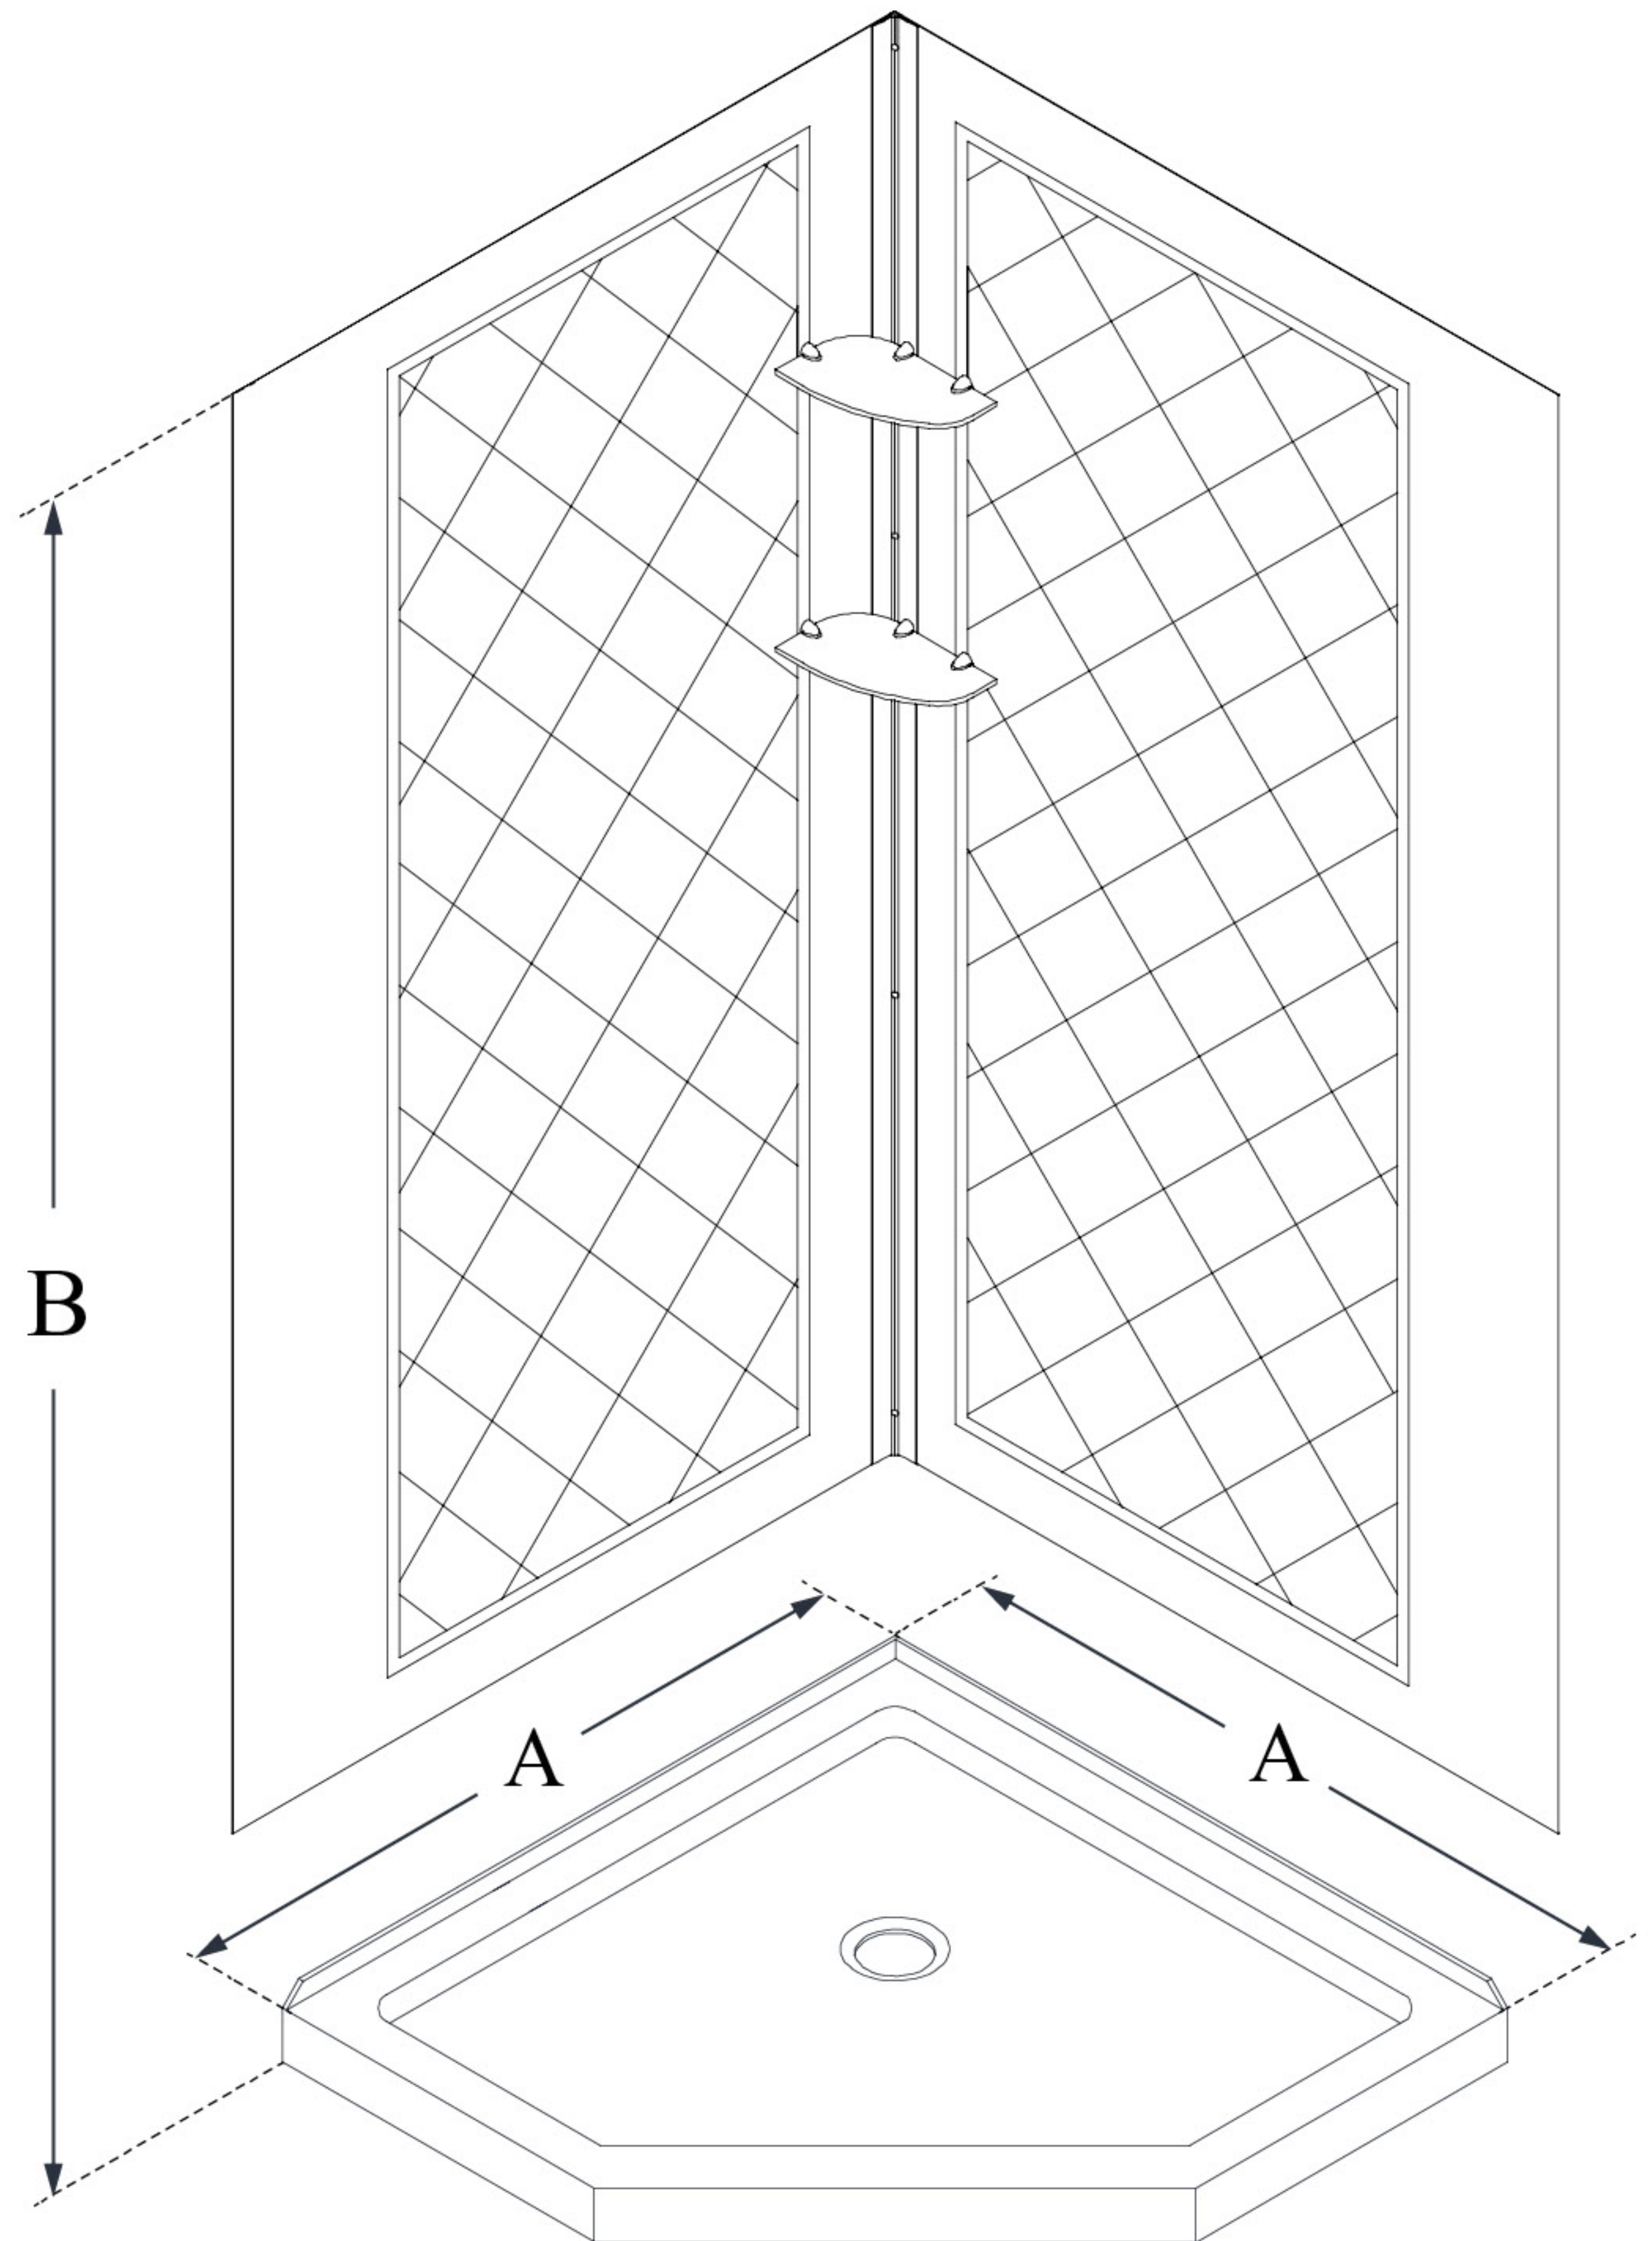

MODEL INFORMATION

DL-6047

QWALL-4

DreamLine 42 in. x 42 in. x 76 3/4 in. H SlimLine Neo-Angle Shower Base and QWALL-4 Acrylic Backwall Kit

KIT CONTENTS:

- SHOWER BASE
- QWALL BACKWALLS

CONFIGURATION DIMENSIONS:

A: 42"
KIT WIDTH

B: 76 3/4"
KIT HEIGHT

G: 42"
KIT DEPTH

AVAILABLE DRAIN LOCATIONS:
- CORNER

For precise drain location, please refer to the included base technical drawing

DreamLine reserves the right to update or modify the hardware or materials pictured without prior notice for the purpose of product improvement and customer satisfaction.