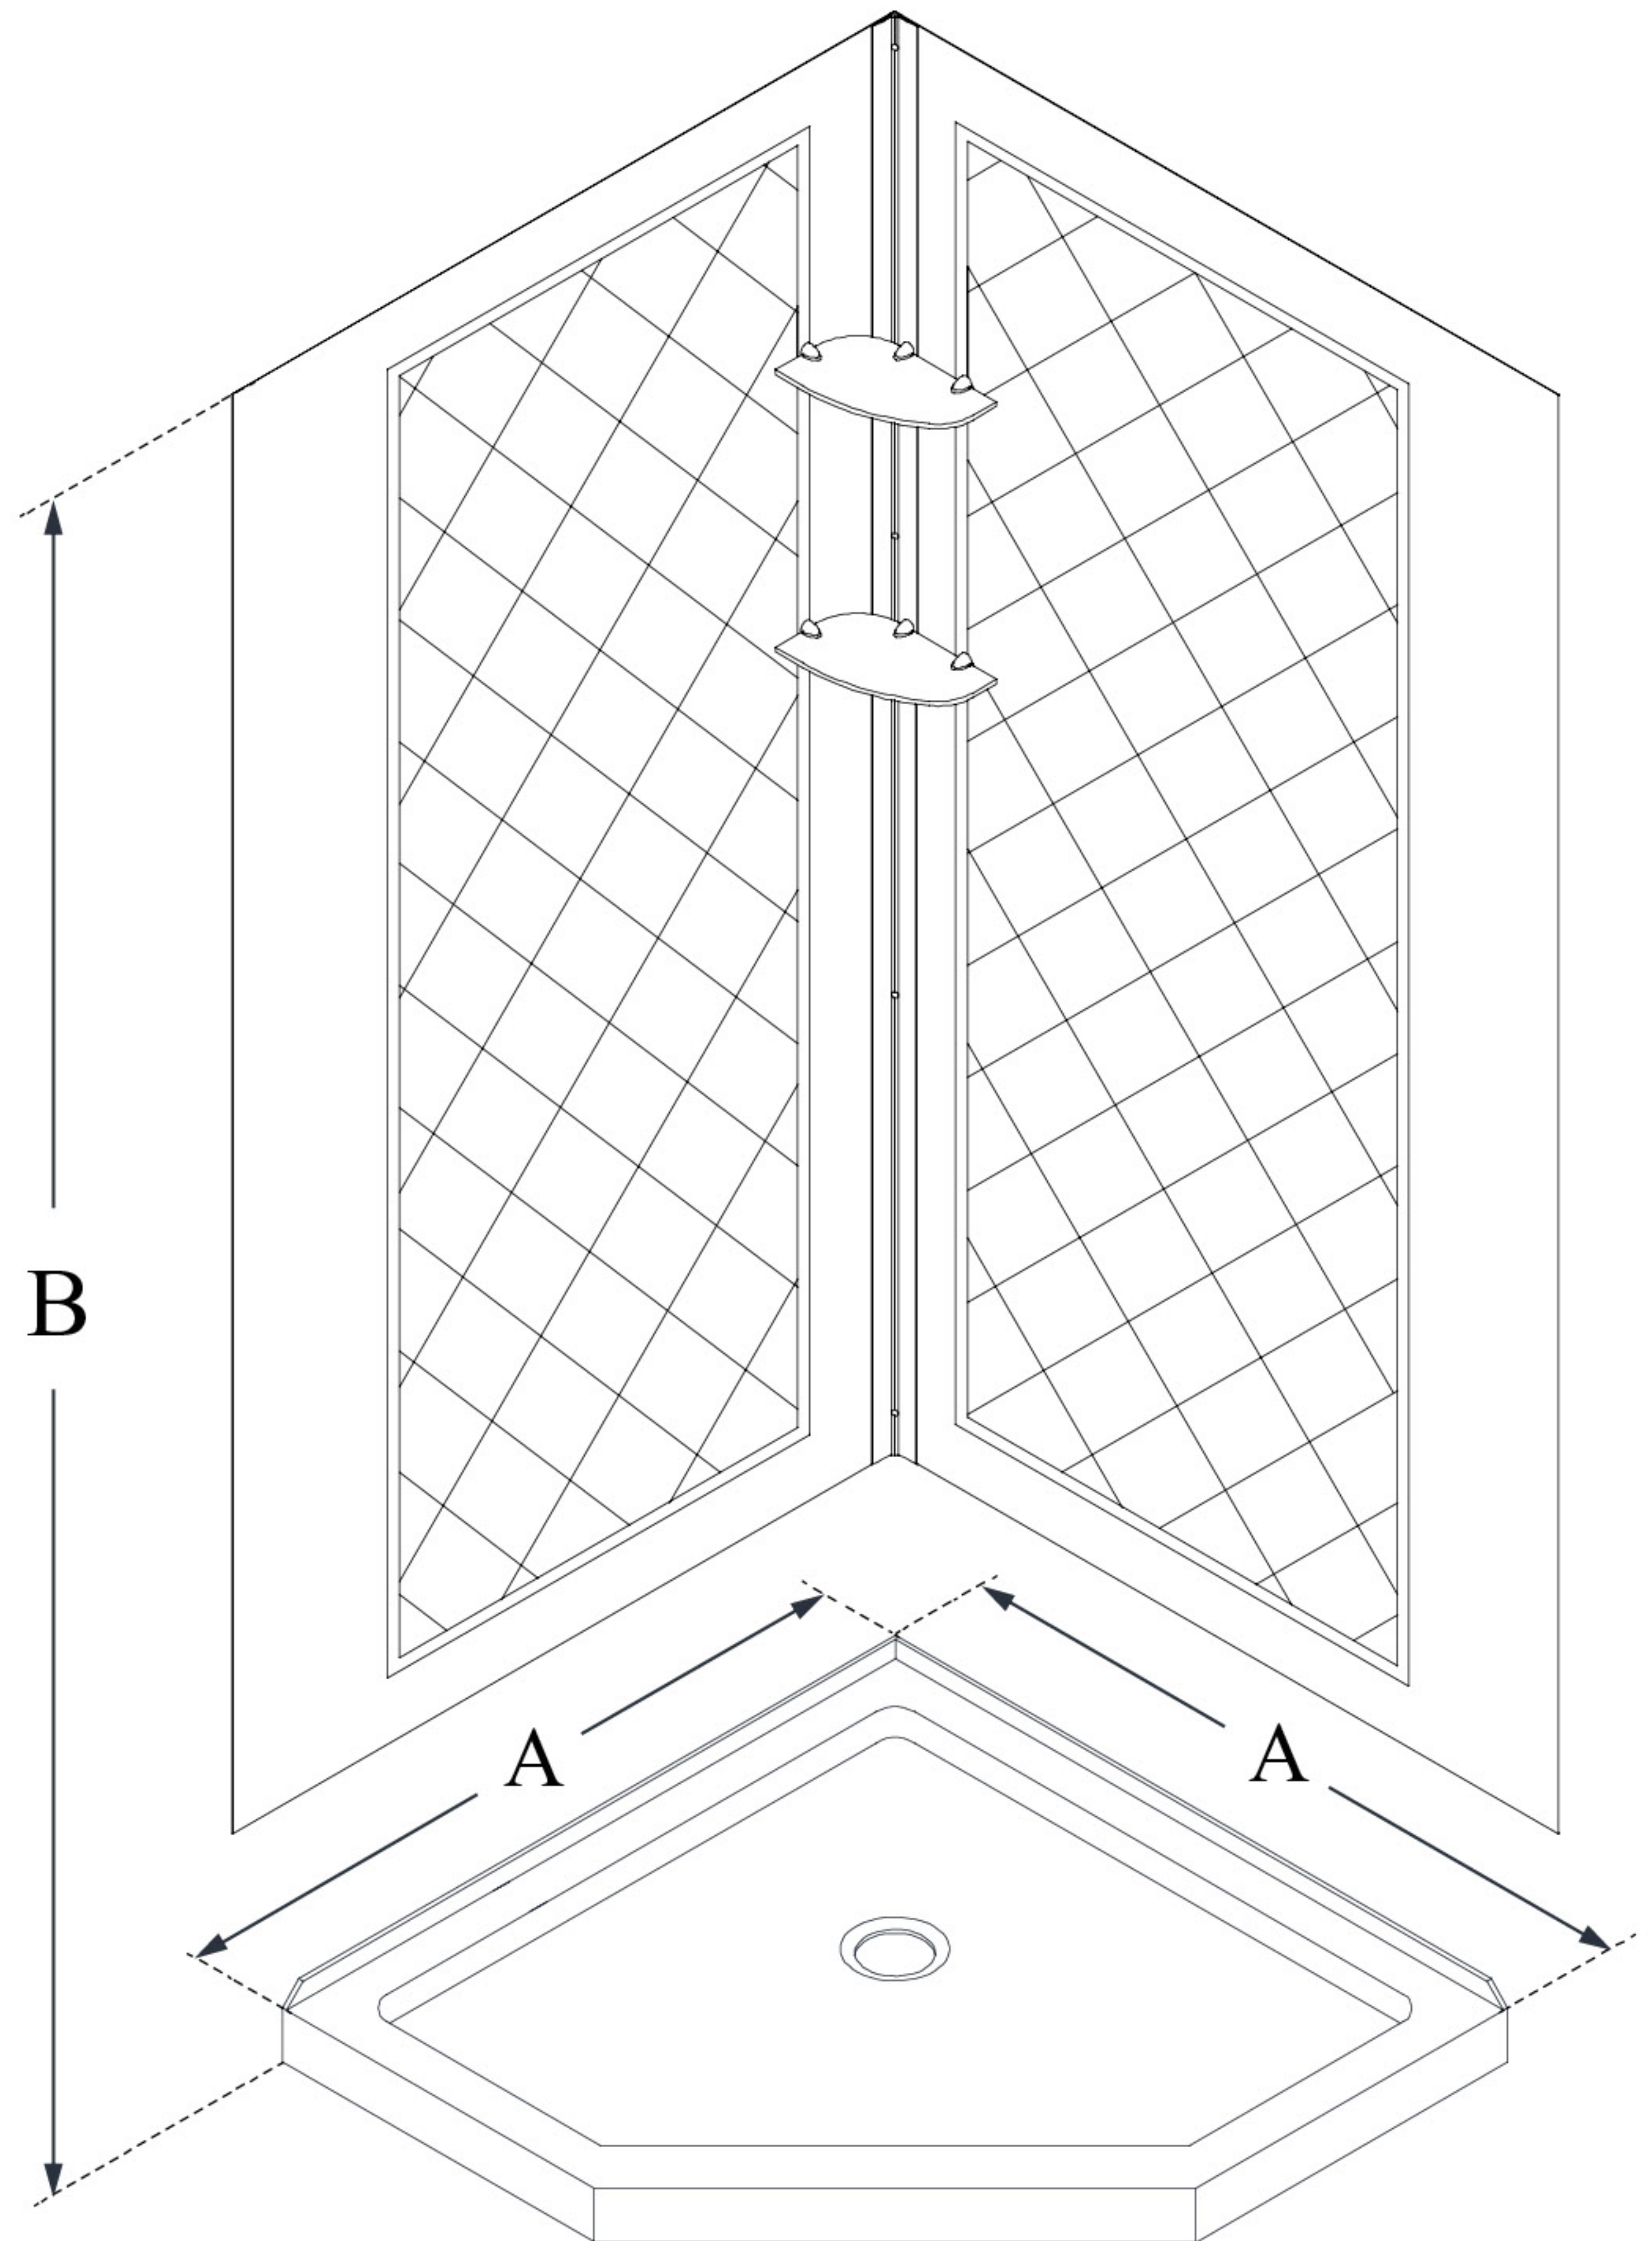

MODEL INFORMATION

DL-6045

QWALL-4

DreamLine 38 in. x 38 in. x 76 3/4 in. H SlimLine Neo-Angle Shower Base and QWALL-4 Acrylic Backwall Kit

KIT CONTENTS:

- SHOWER BASE
- QWALL BACKWALLS

CONFIGURATION DIMENSIONS:

A: 38"
KIT WIDTH

B: 76 3/4"
KIT HEIGHT

G: 38"
KIT DEPTH

AVAILABLE DRAIN LOCATIONS:

- CORNER

For precise drain location, please refer to the included base technical drawing

DreamLine reserves the right to update or modify the hardware or materials pictured without prior notice for the purpose of product improvement and customer satisfaction.