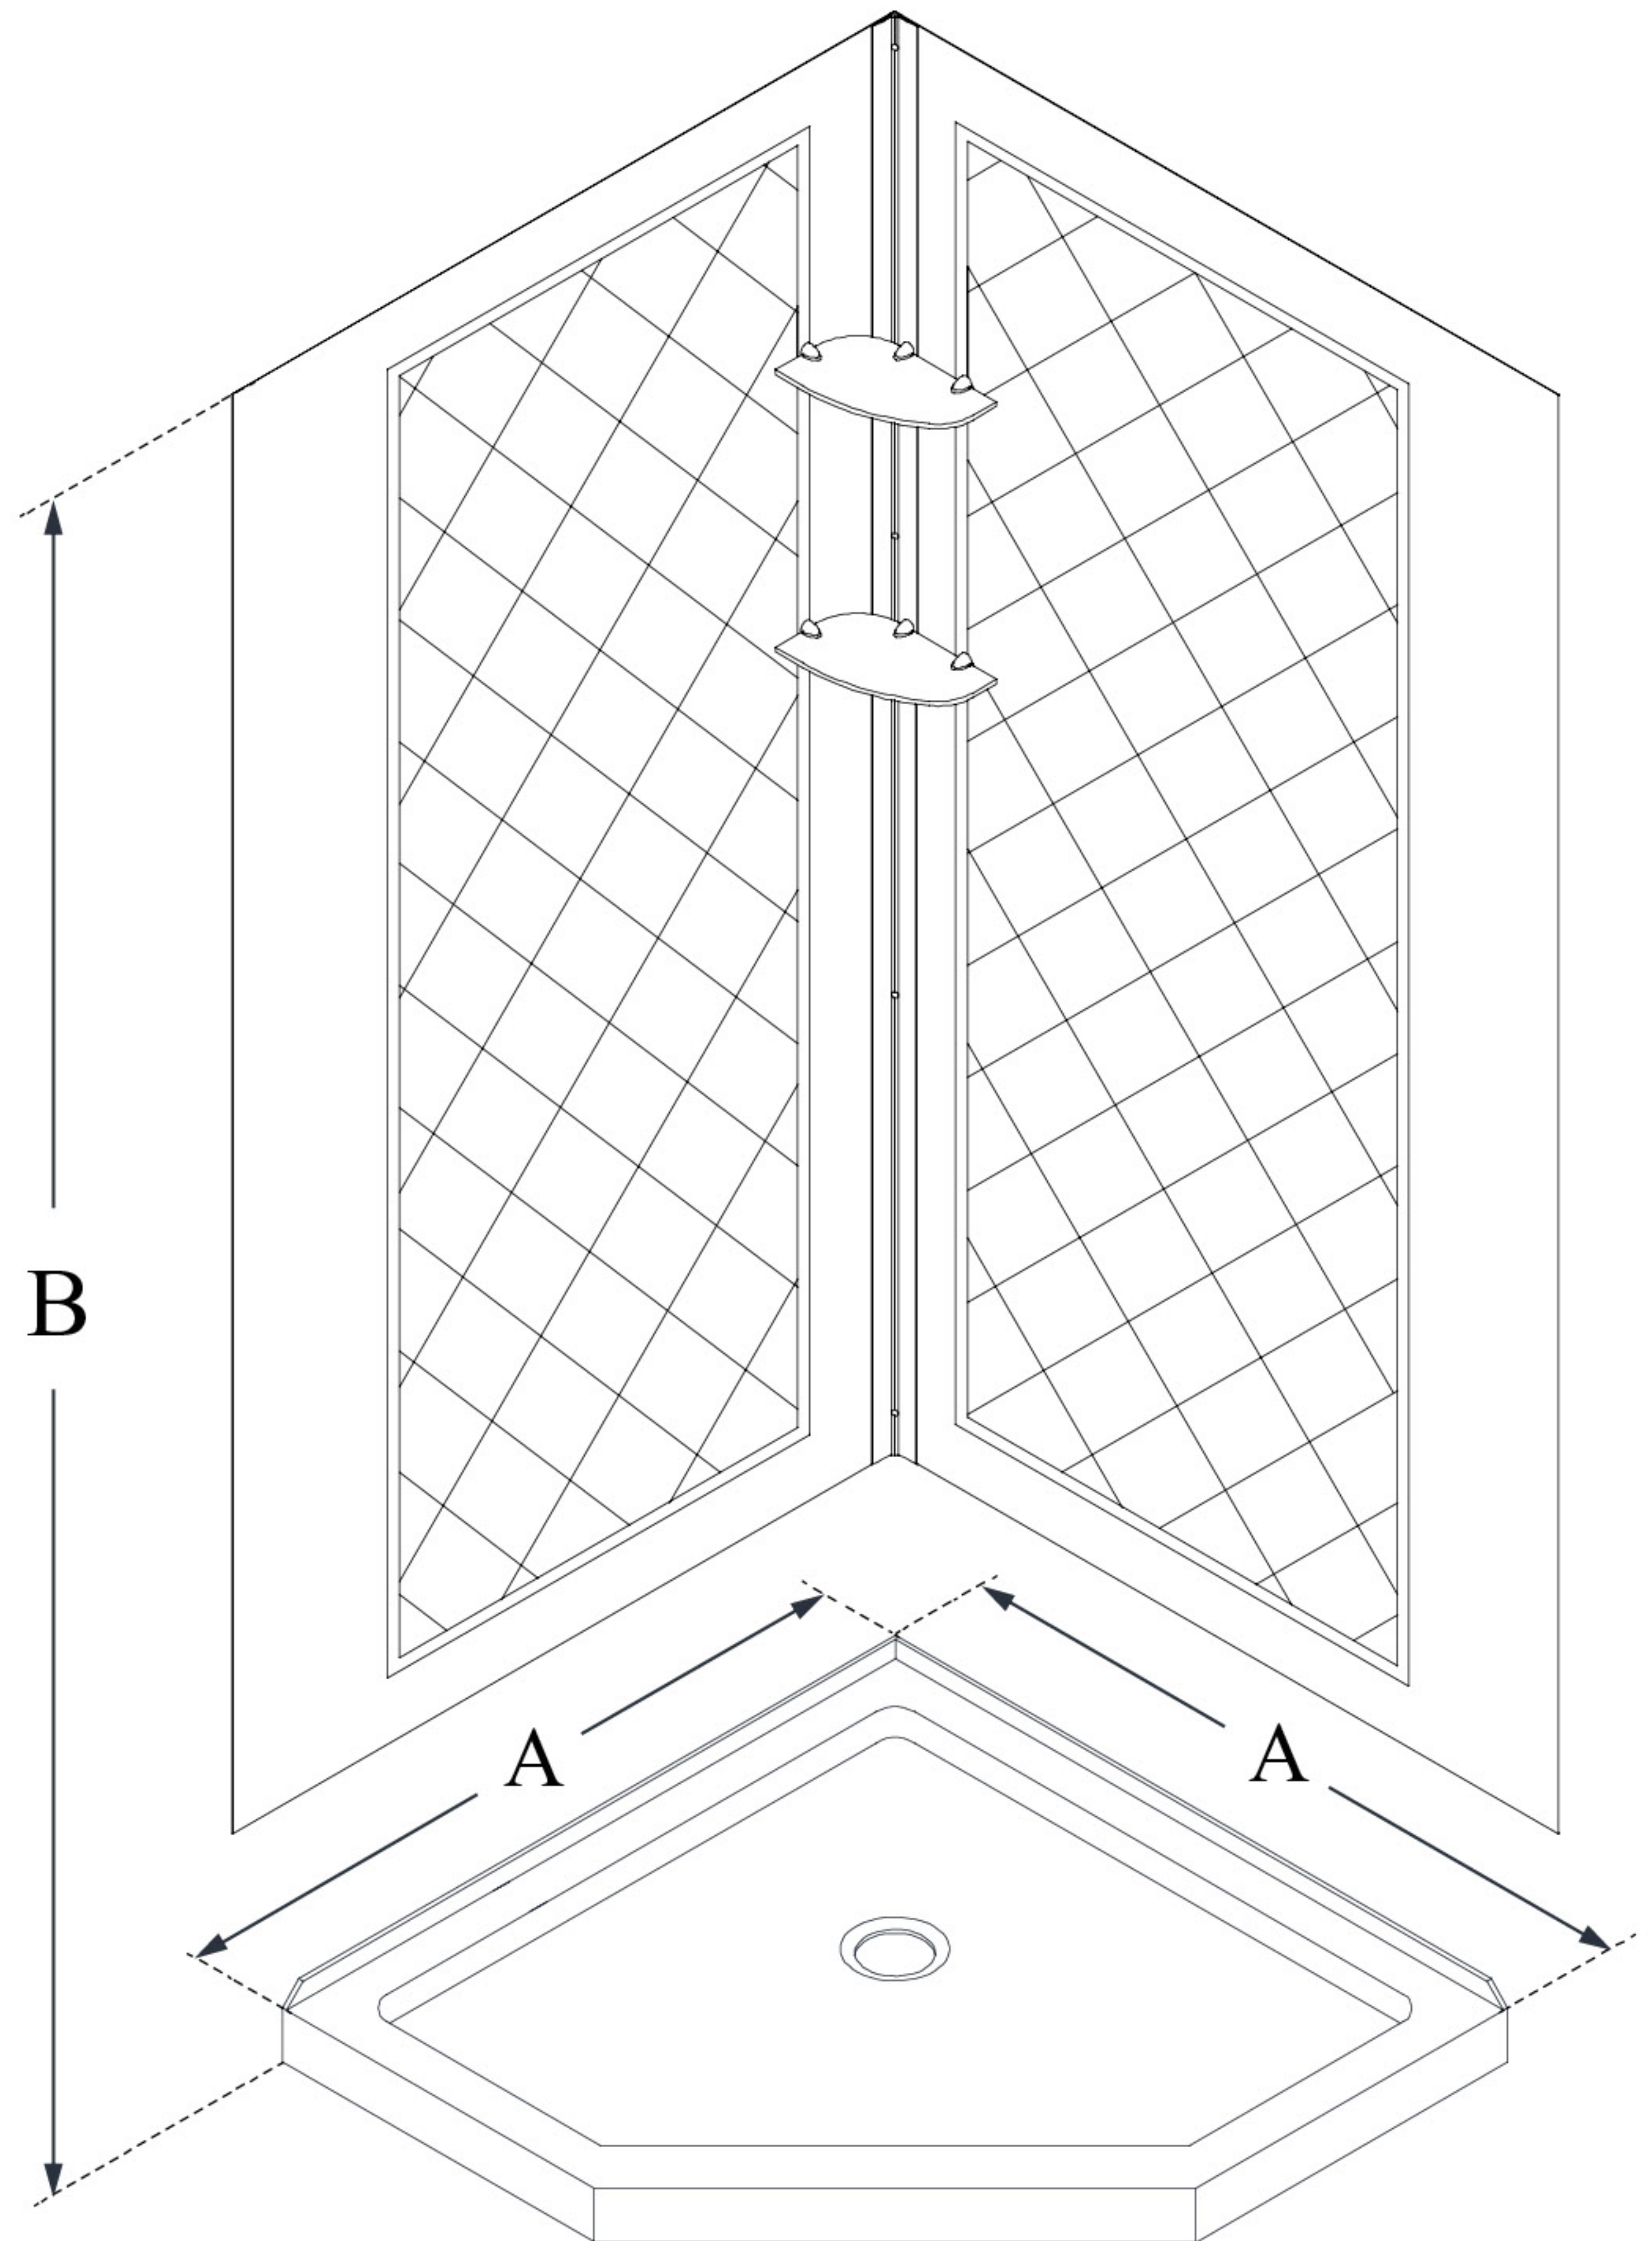

## QWALL-4

DreamLine 36 in. x 36 in. x 76 3/4 in. H SlimLine Neo-Angle Shower Base and QWALL-4 Acrylic Backwall Kit

### KIT CONTENTS:

- SHOWER BASE
- QWALL BACKWALLS

### CONFIGURATION DIMENSIONS:

**A: 36"**  
KIT WIDTH

**B: 76 3/4"**  
KIT HEIGHT

**G: 36"**  
KIT DEPTH

### AVAILABLE DRAIN LOCATIONS:

- CORNER

For precise drain location, please refer to the included base technical drawing

DreamLine reserves the right to update or modify the hardware or materials pictured without prior notice for the purpose of product improvement and customer satisfaction.