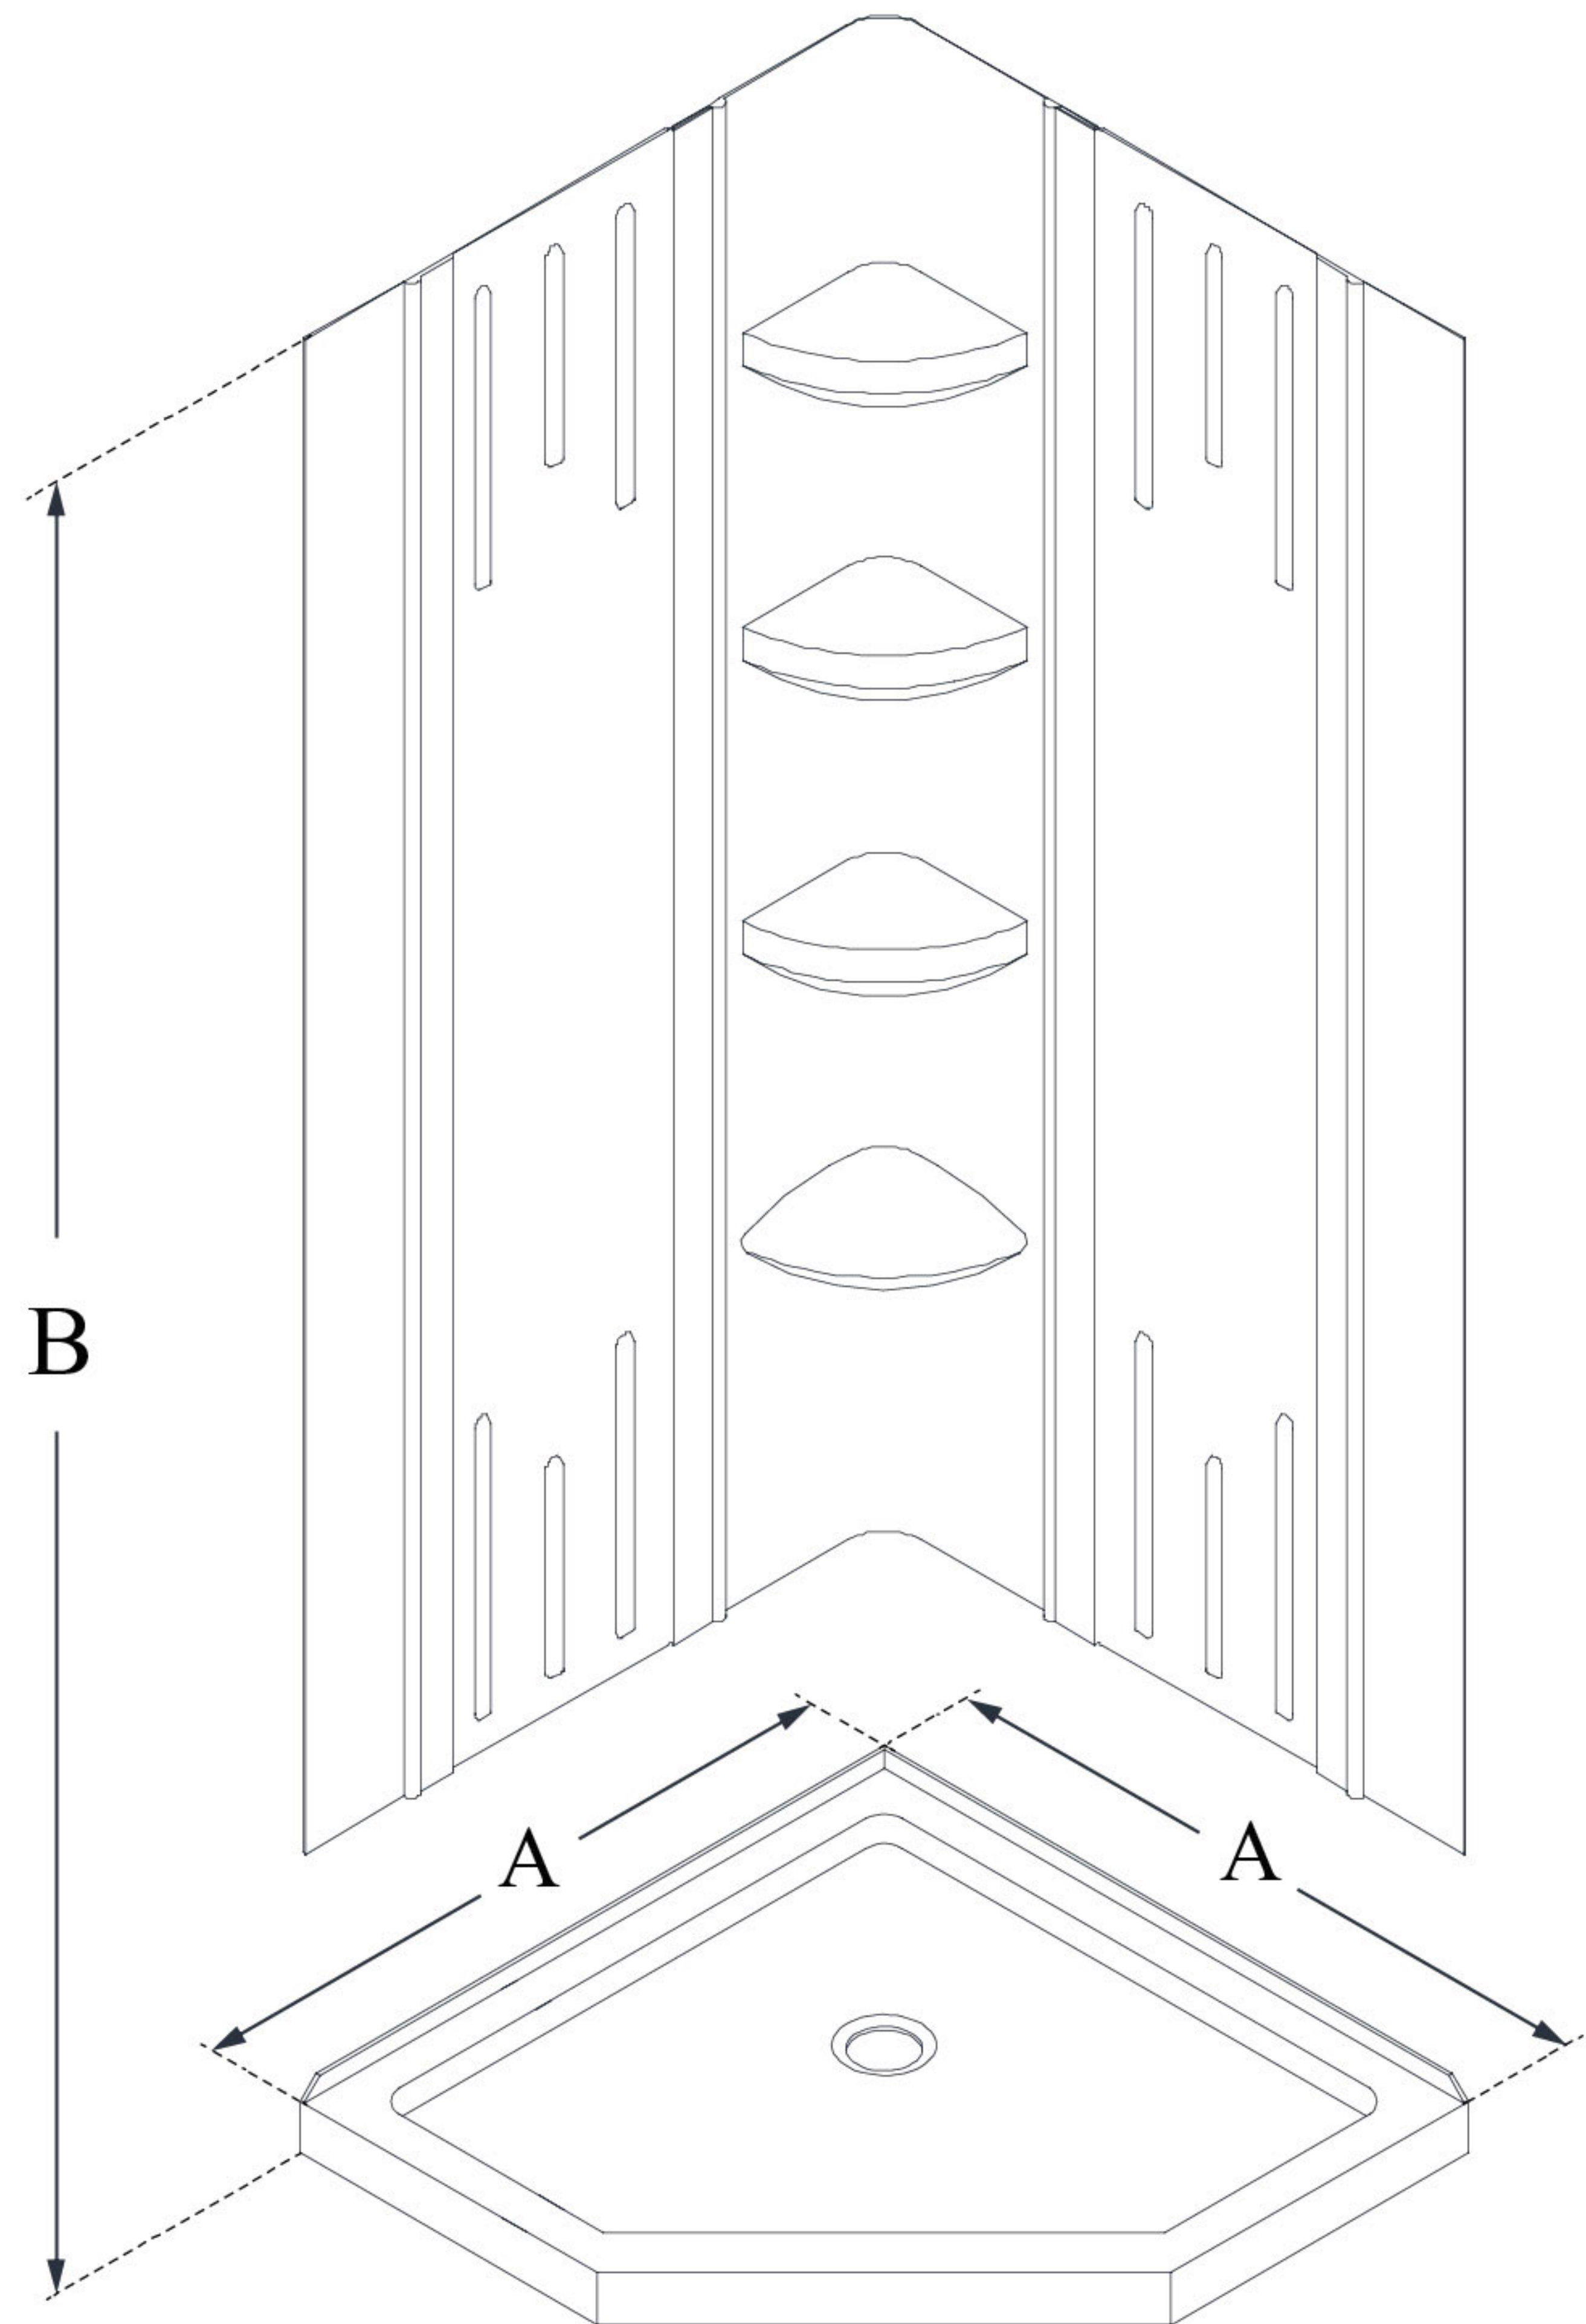

## QWALL-2

DreamLine 42 in. x 42 in. x 75 5/8 in. H SlimLine Neo-Angle Shower Base and QWALL-2 Acrylic Backwall Kit

### KIT CONTENTS:

- SHOWER BASE
- QWALL BACKWALLS

### CONFIGURATION DIMENSIONS:

**A: 42"**  
KIT WIDTH

**B: 75 5/8"**  
KIT HEIGHT

**G: 42"**  
KIT DEPTH

**AVAILABLE DRAIN LOCATIONS:**  
- CORNER

For precise drain location, please refer to the included base technical drawing