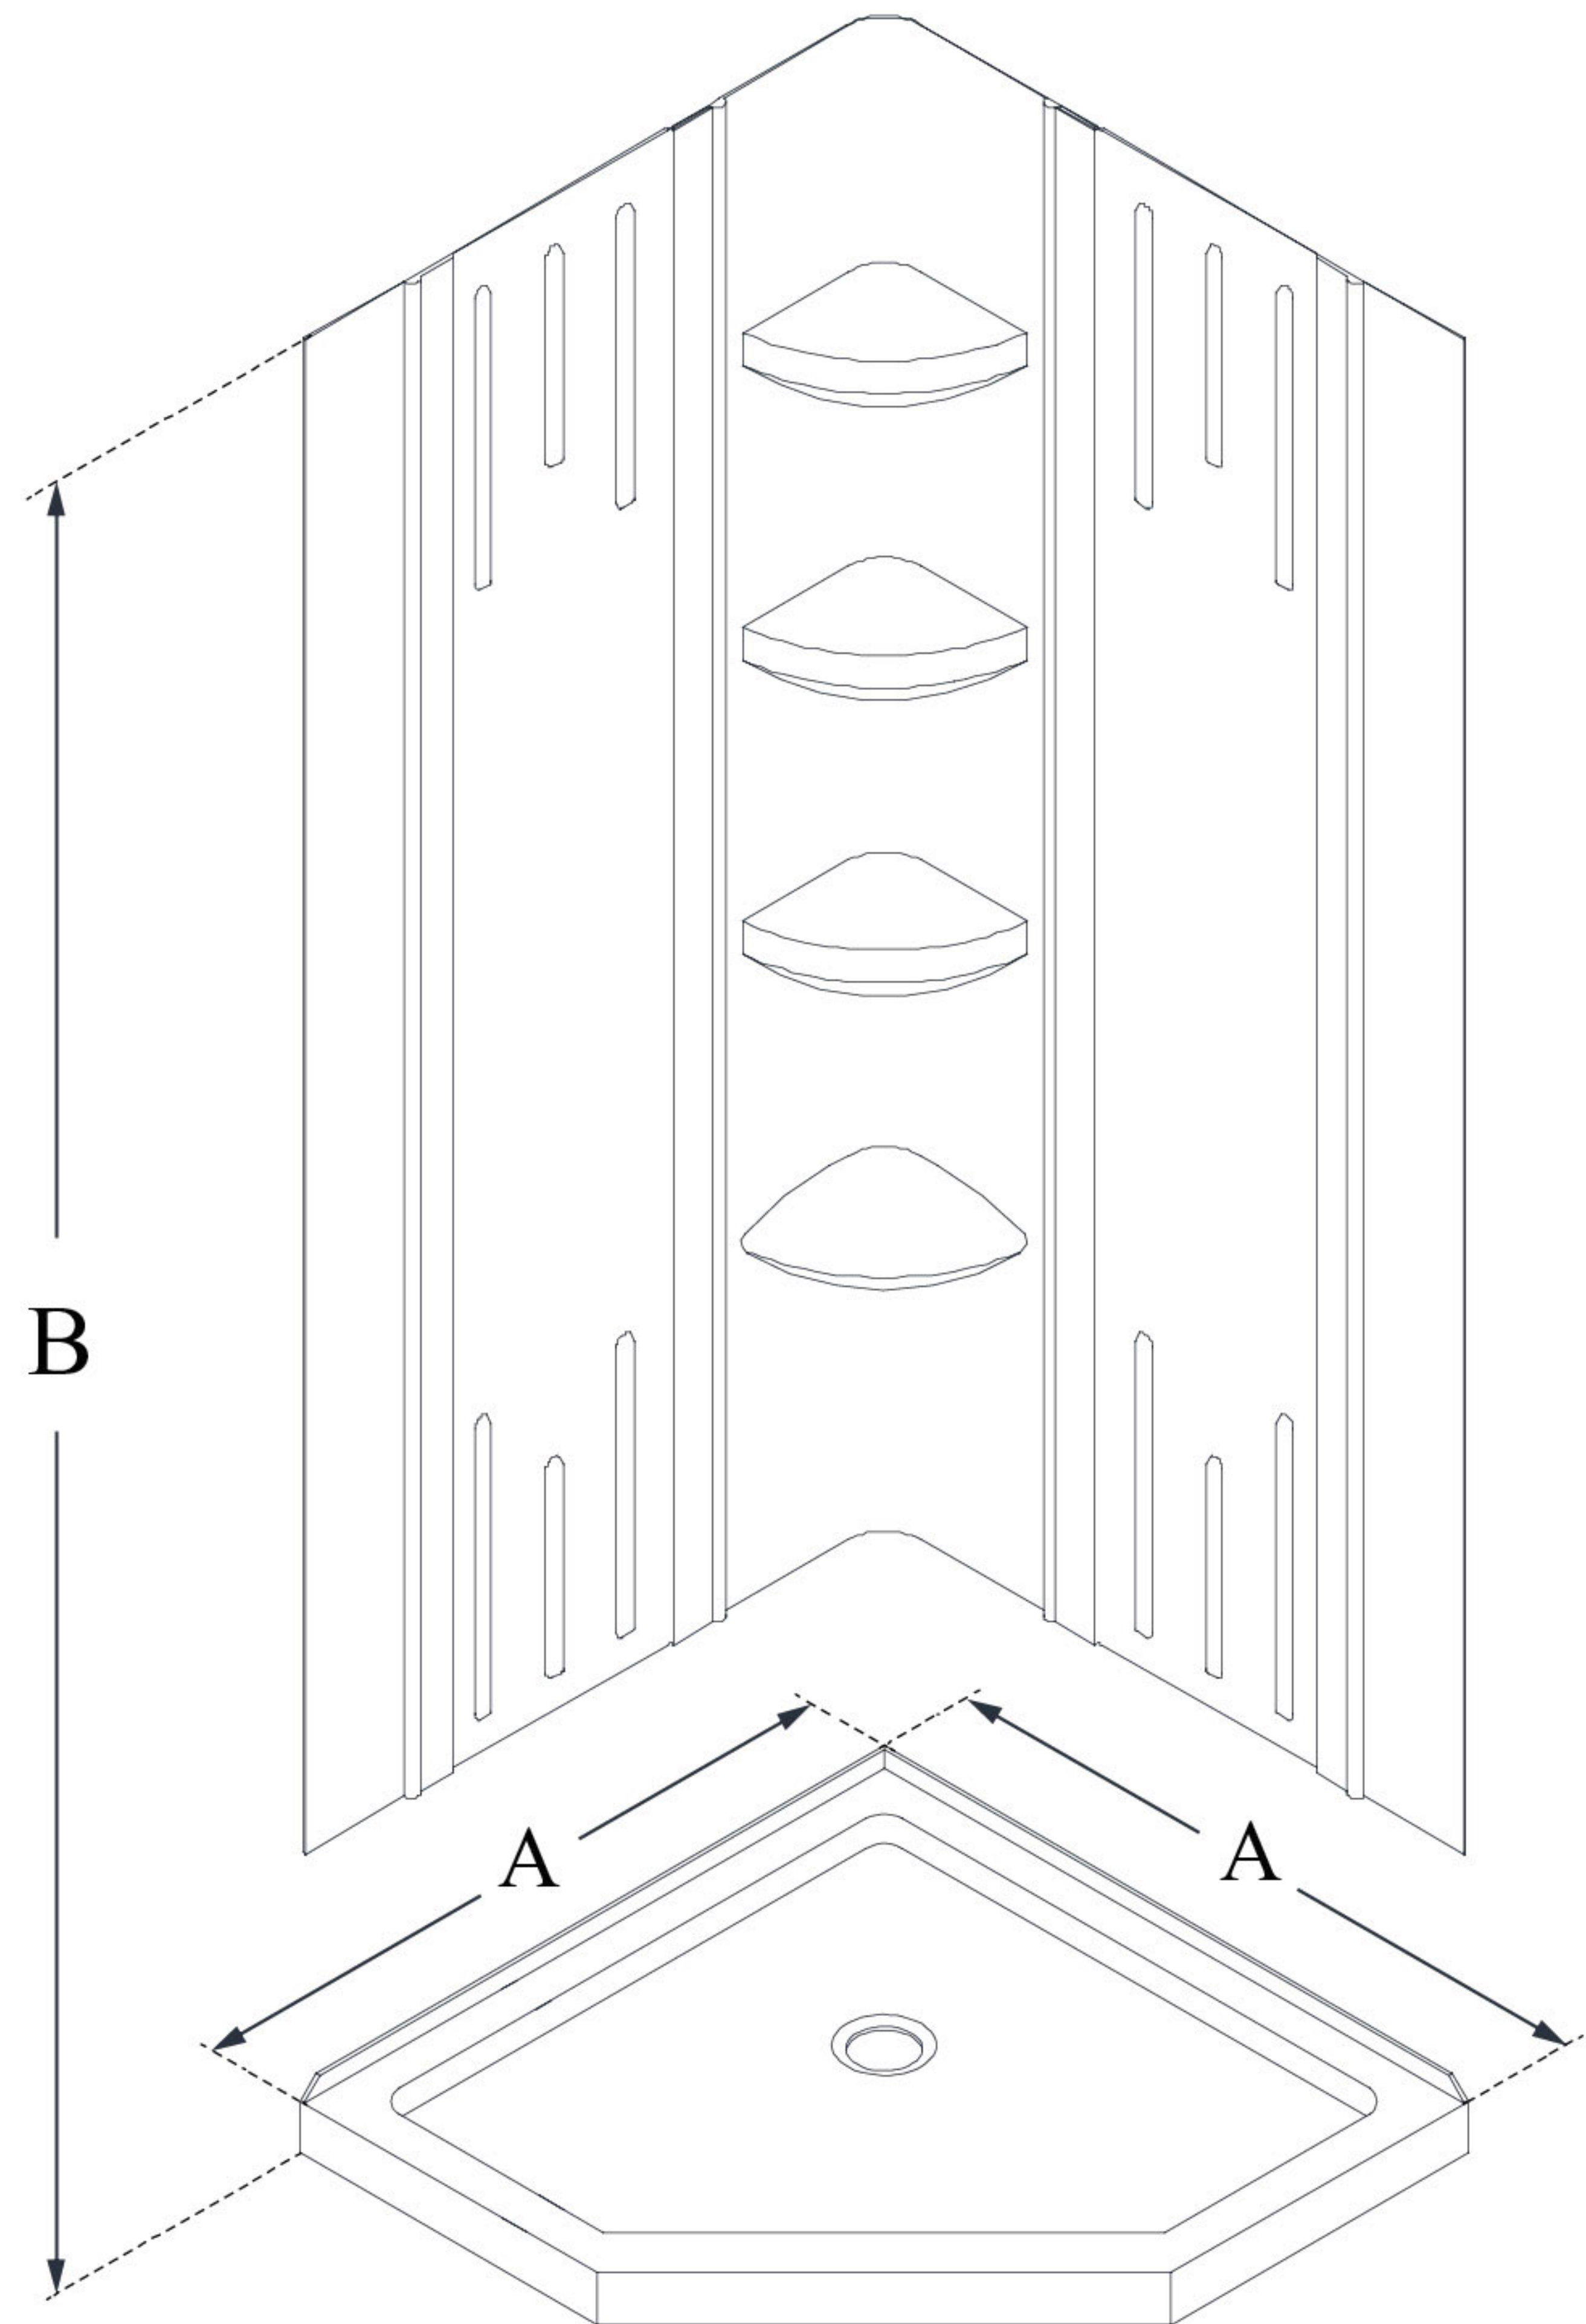

MODEL INFORMATION

DL-6042

QWALL-2

DreamLine 40 in. x 40 in. x 75 5/8 in. H SlimLine Neo-Angle Shower Base and QWALL-2 Acrylic Backwall Kit

KIT CONTENTS:

- SHOWER BASE
- QWALL BACKWALLS

CONFIGURATION DIMENSIONS:

A: 40"
KIT WIDTH

B: 75 5/8"
KIT HEIGHT

G: 40"
KIT DEPTH

AVAILABLE DRAIN LOCATIONS:
- CORNER

For precise drain location, please refer to the included base technical drawing

DreamLine reserves the right to update or modify the hardware or materials pictured without prior notice for the purpose of product improvement and customer satisfaction.