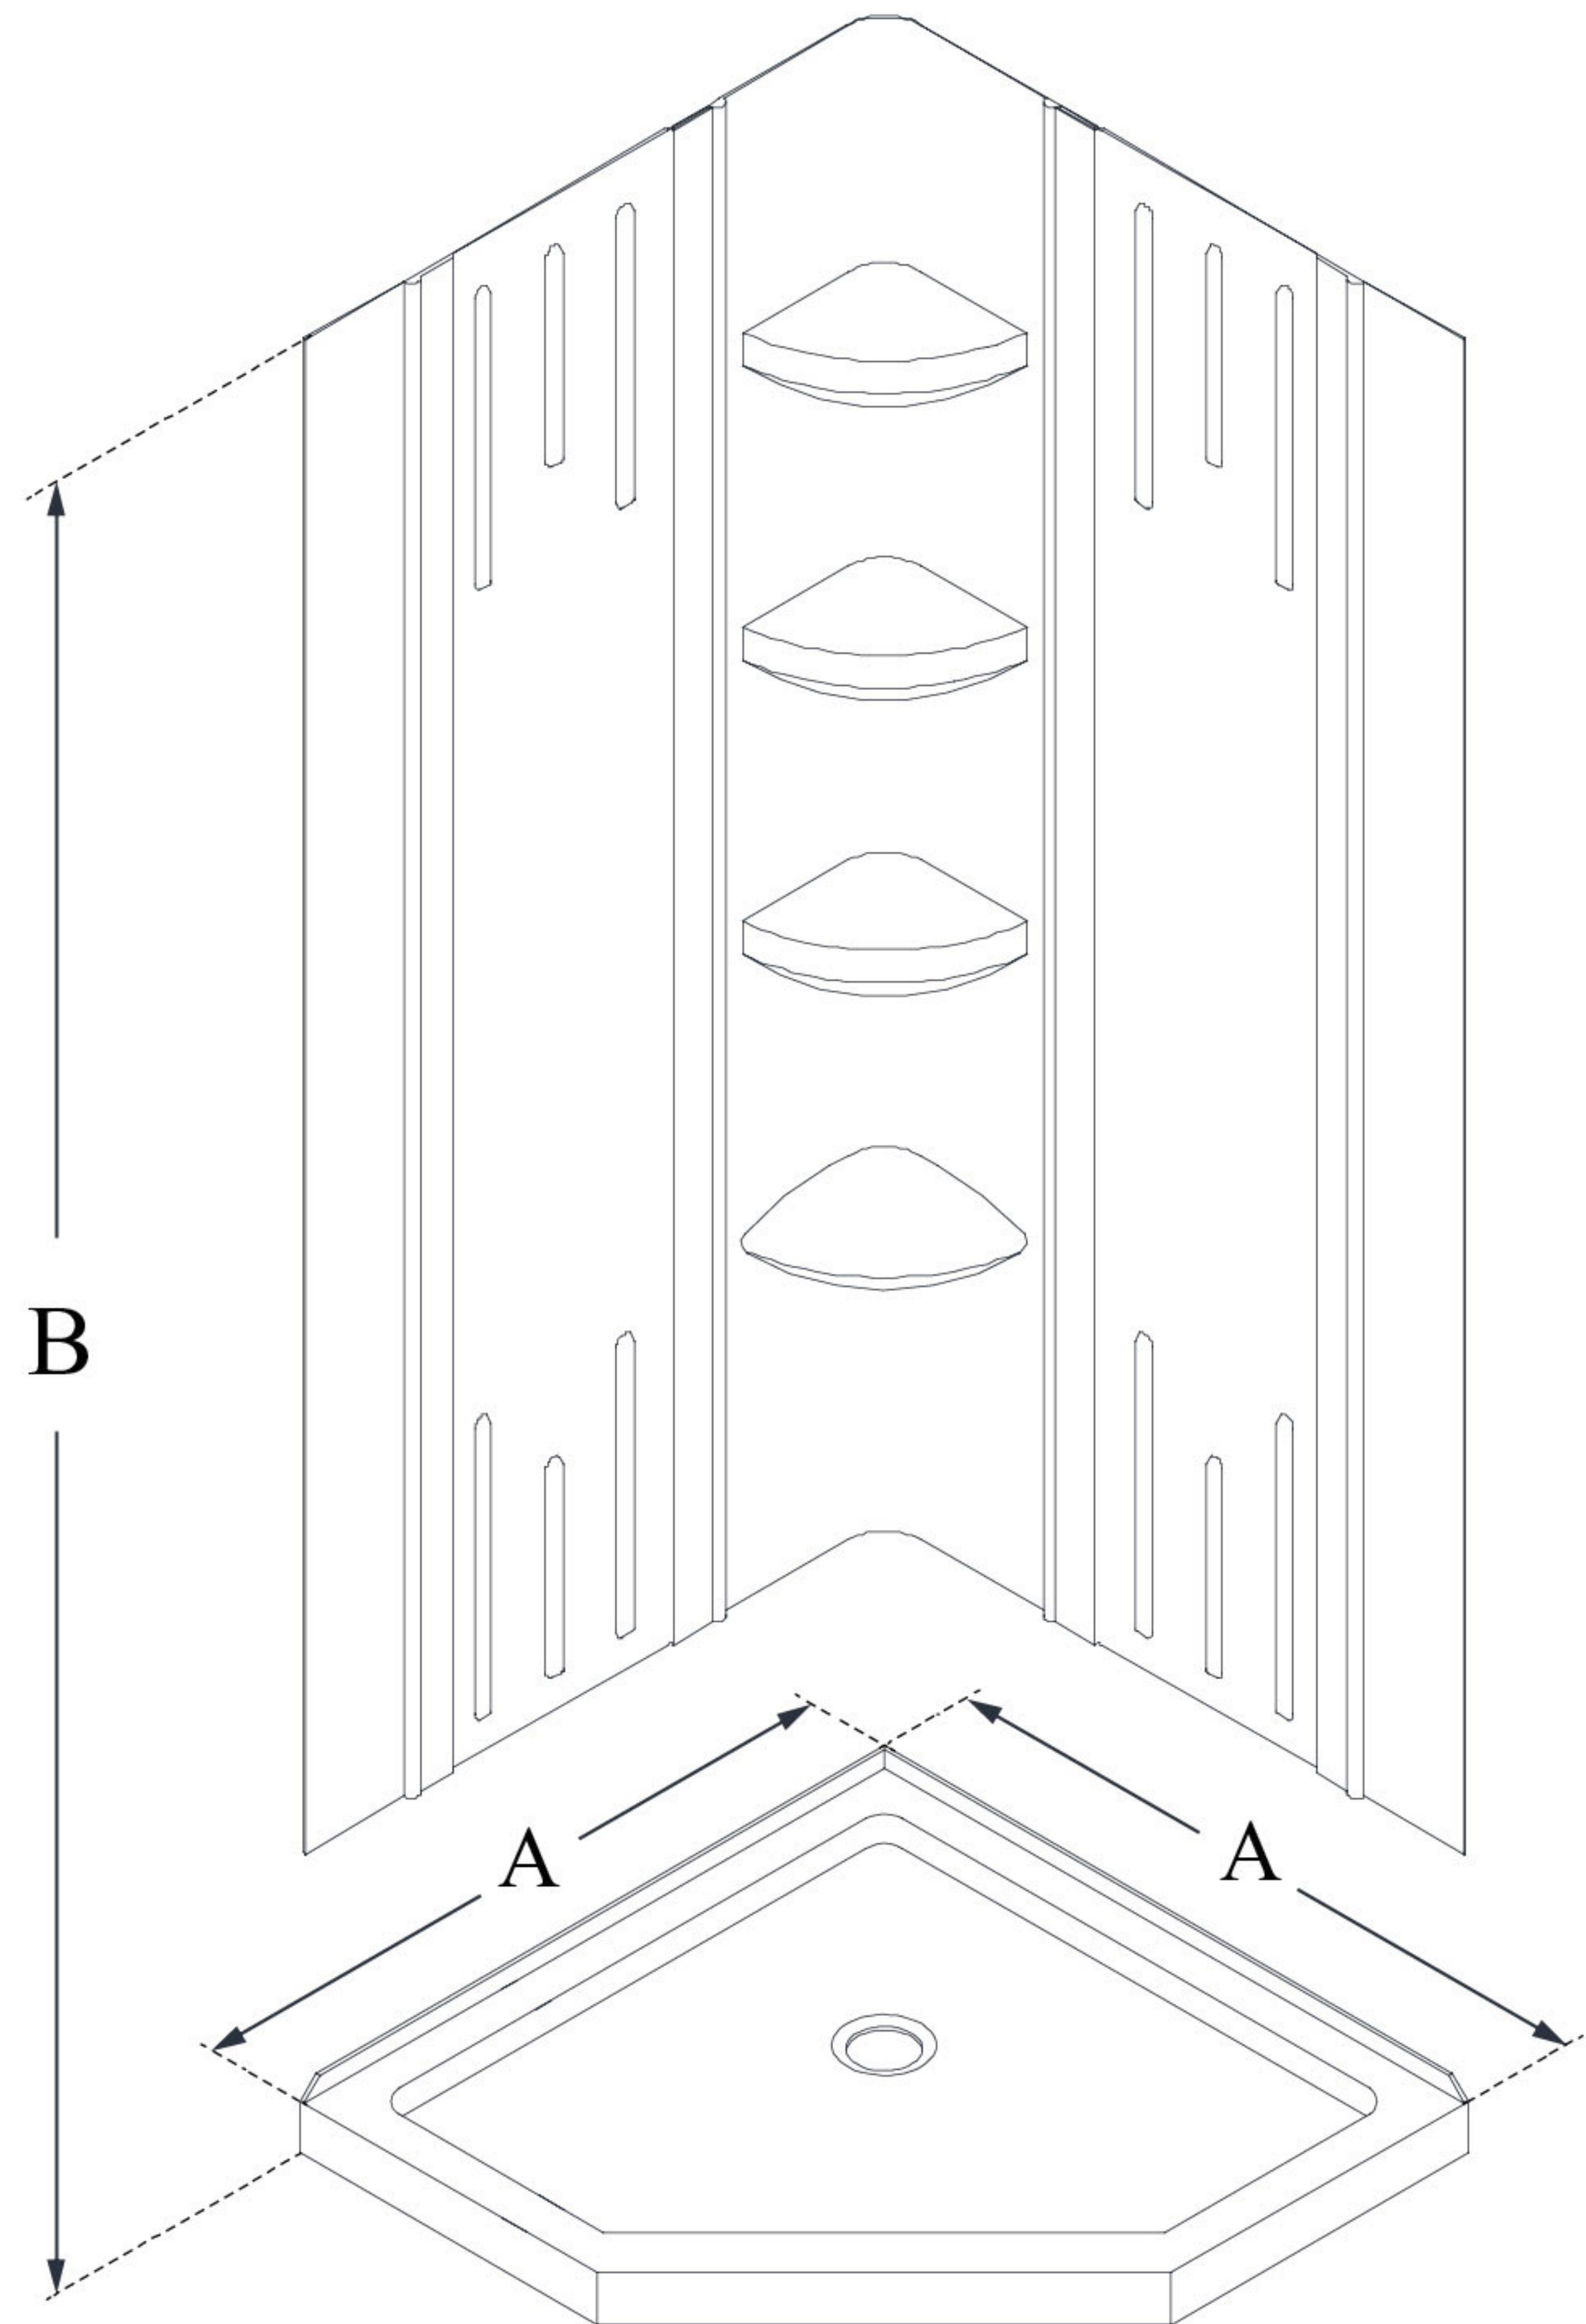

## QWALL-2

DreamLine 38 in. x 38 in. x 75 5/8 in. H SlimLine Neo-Angle Shower Base and QWALL-2 Acrylic Backwall Kit

### KIT CONTENTS:

- SHOWER BASE
- QWALL BACKWALLS

### CONFIGURATION DIMENSIONS:

**A: 38"**  
KIT WIDTH

**B: 75 5/8"**  
KIT HEIGHT

**G: 38"**  
KIT DEPTH

**AVAILABLE DRAIN LOCATIONS:**  
- CORNER

For precise drain location, please refer to the included base technical drawing