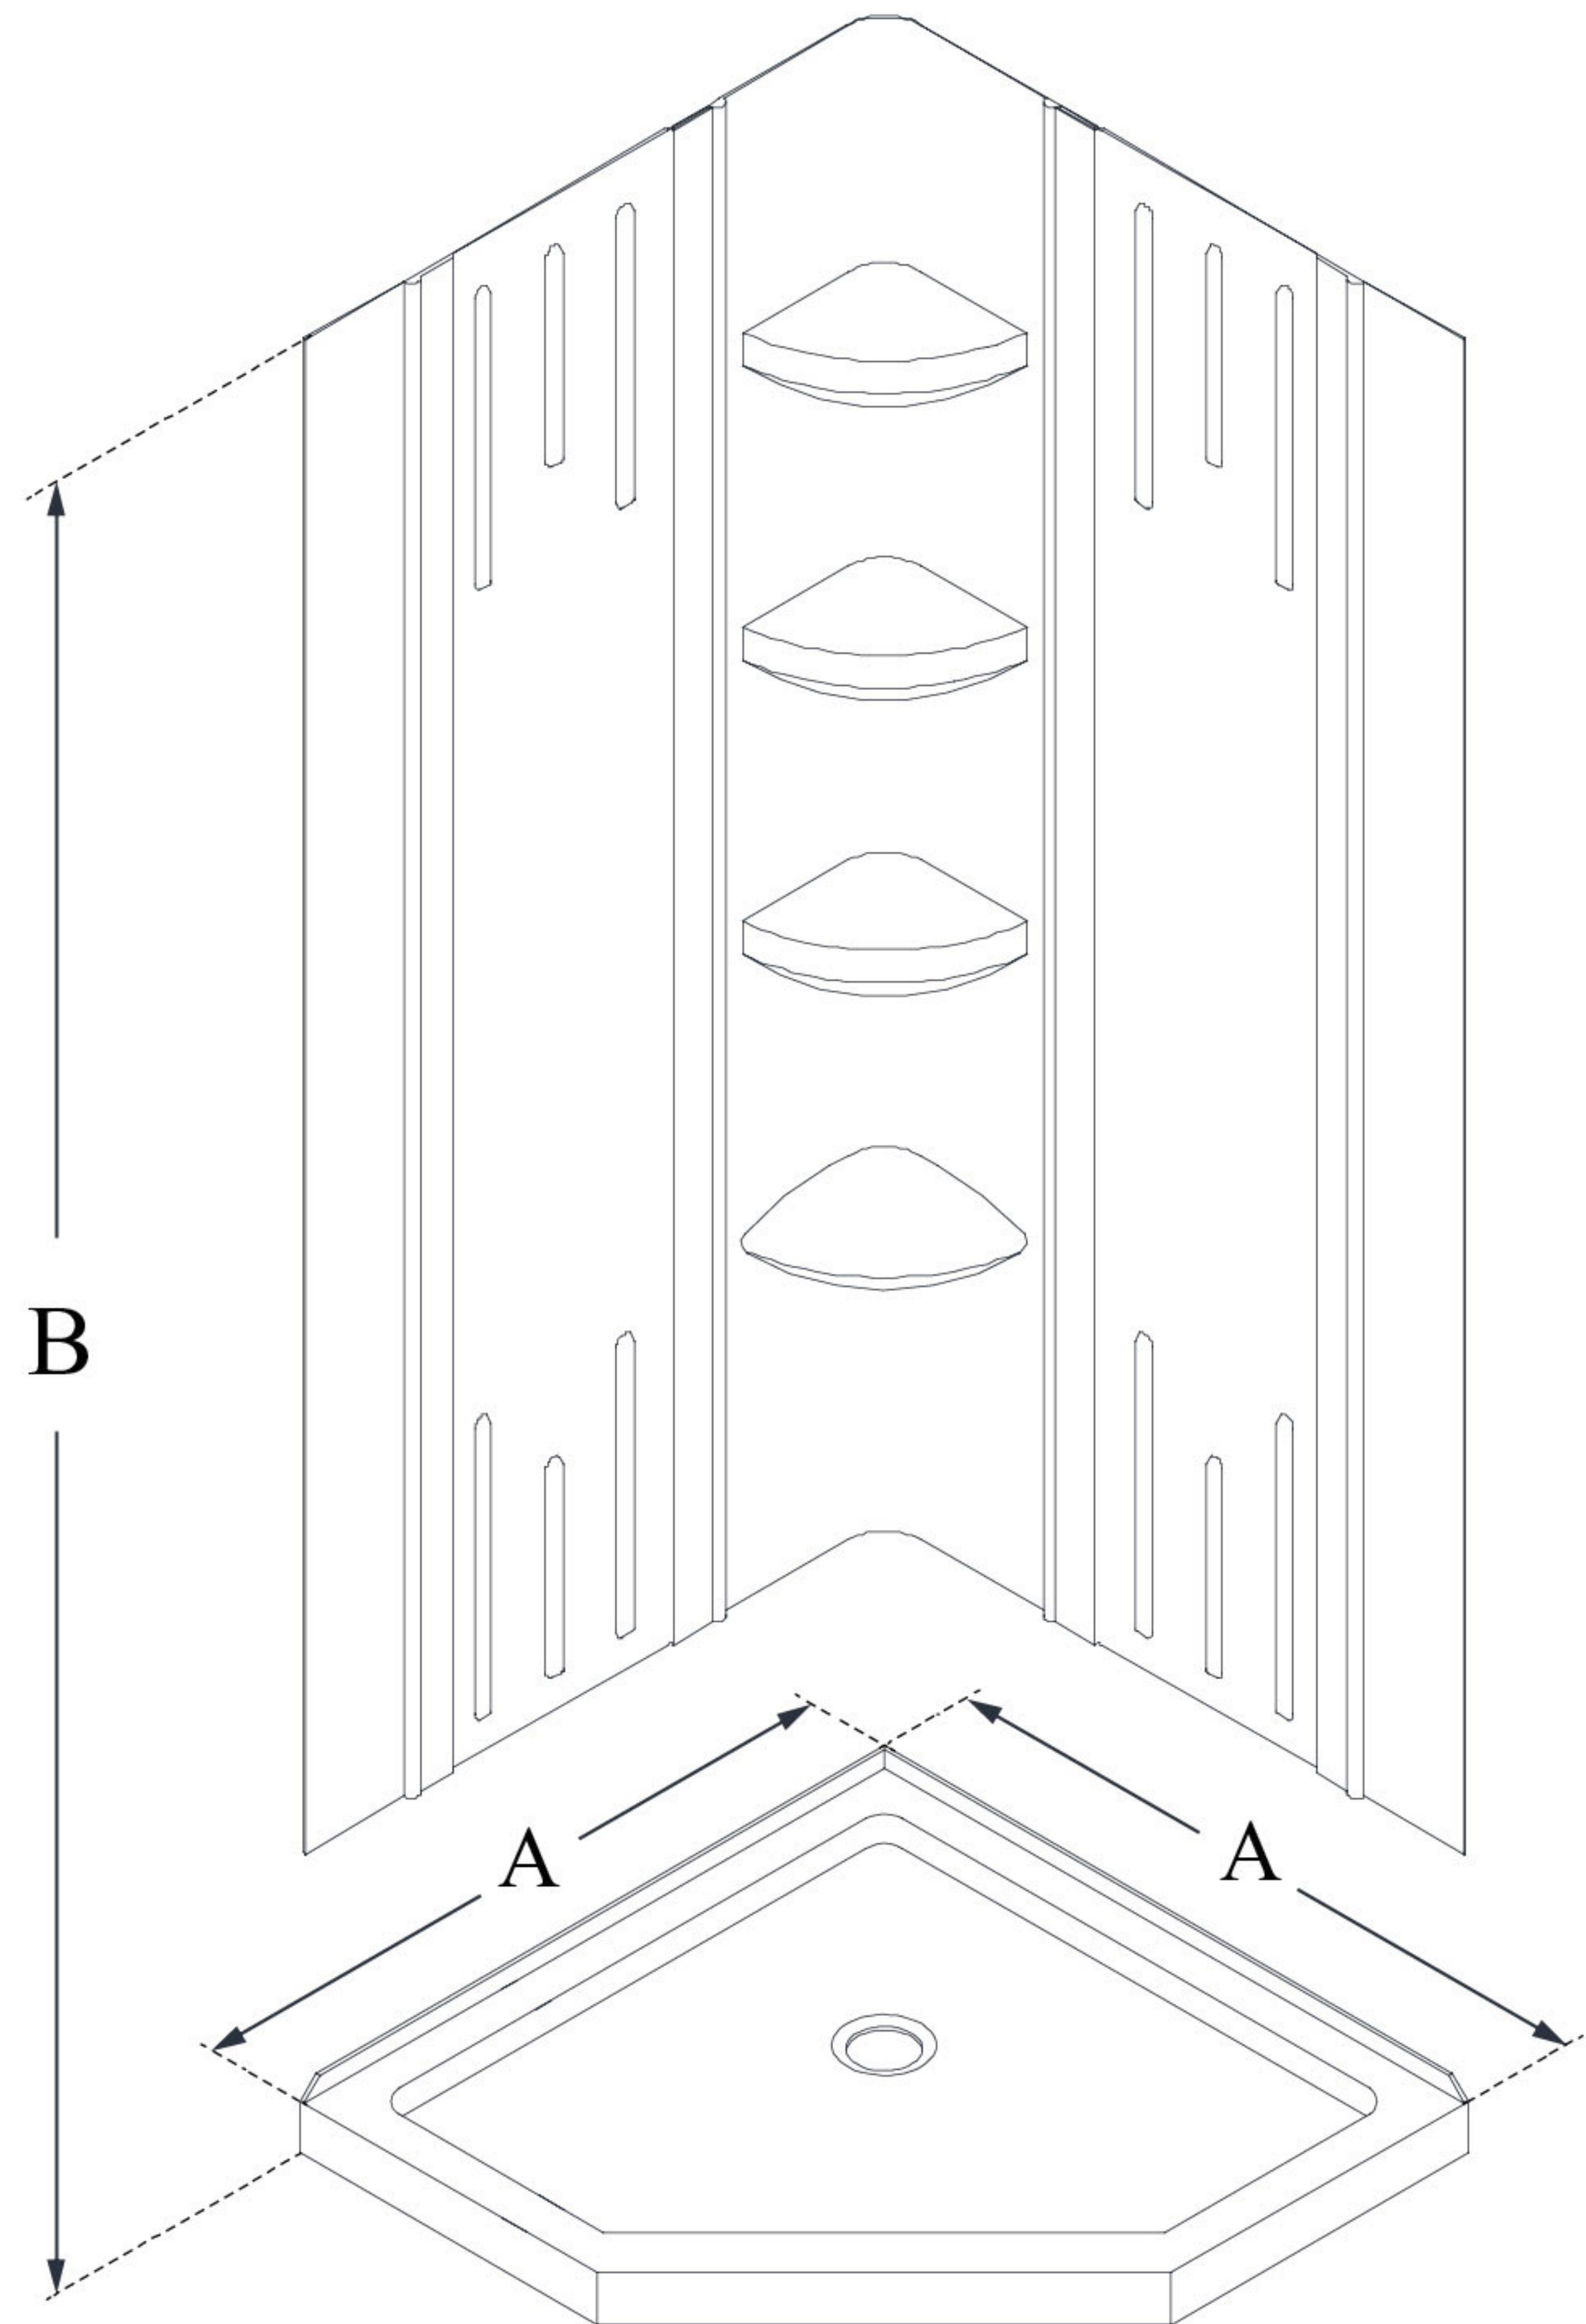

MODEL INFORMATION

DL-6040

QWALL-2

DreamLine 36 in. x 36 in. x 75 5/8 in. H SlimLine Neo-Angle Shower Base and QWALL-2 Acrylic Backwall Kit

KIT CONTENTS:

- SHOWER BASE
- QWALL BACKWALLS

CONFIGURATION DIMENSIONS:

A: 36"
KIT WIDTH

B: 75 5/8"
KIT HEIGHT

G: 36"
KIT DEPTH

AVAILABLE DRAIN LOCATIONS:
- CORNER

For precise drain location, please refer to the included base technical drawing

DreamLine reserves the right to update or modify the hardware or materials pictured without prior notice for the purpose of product improvement and customer satisfaction.