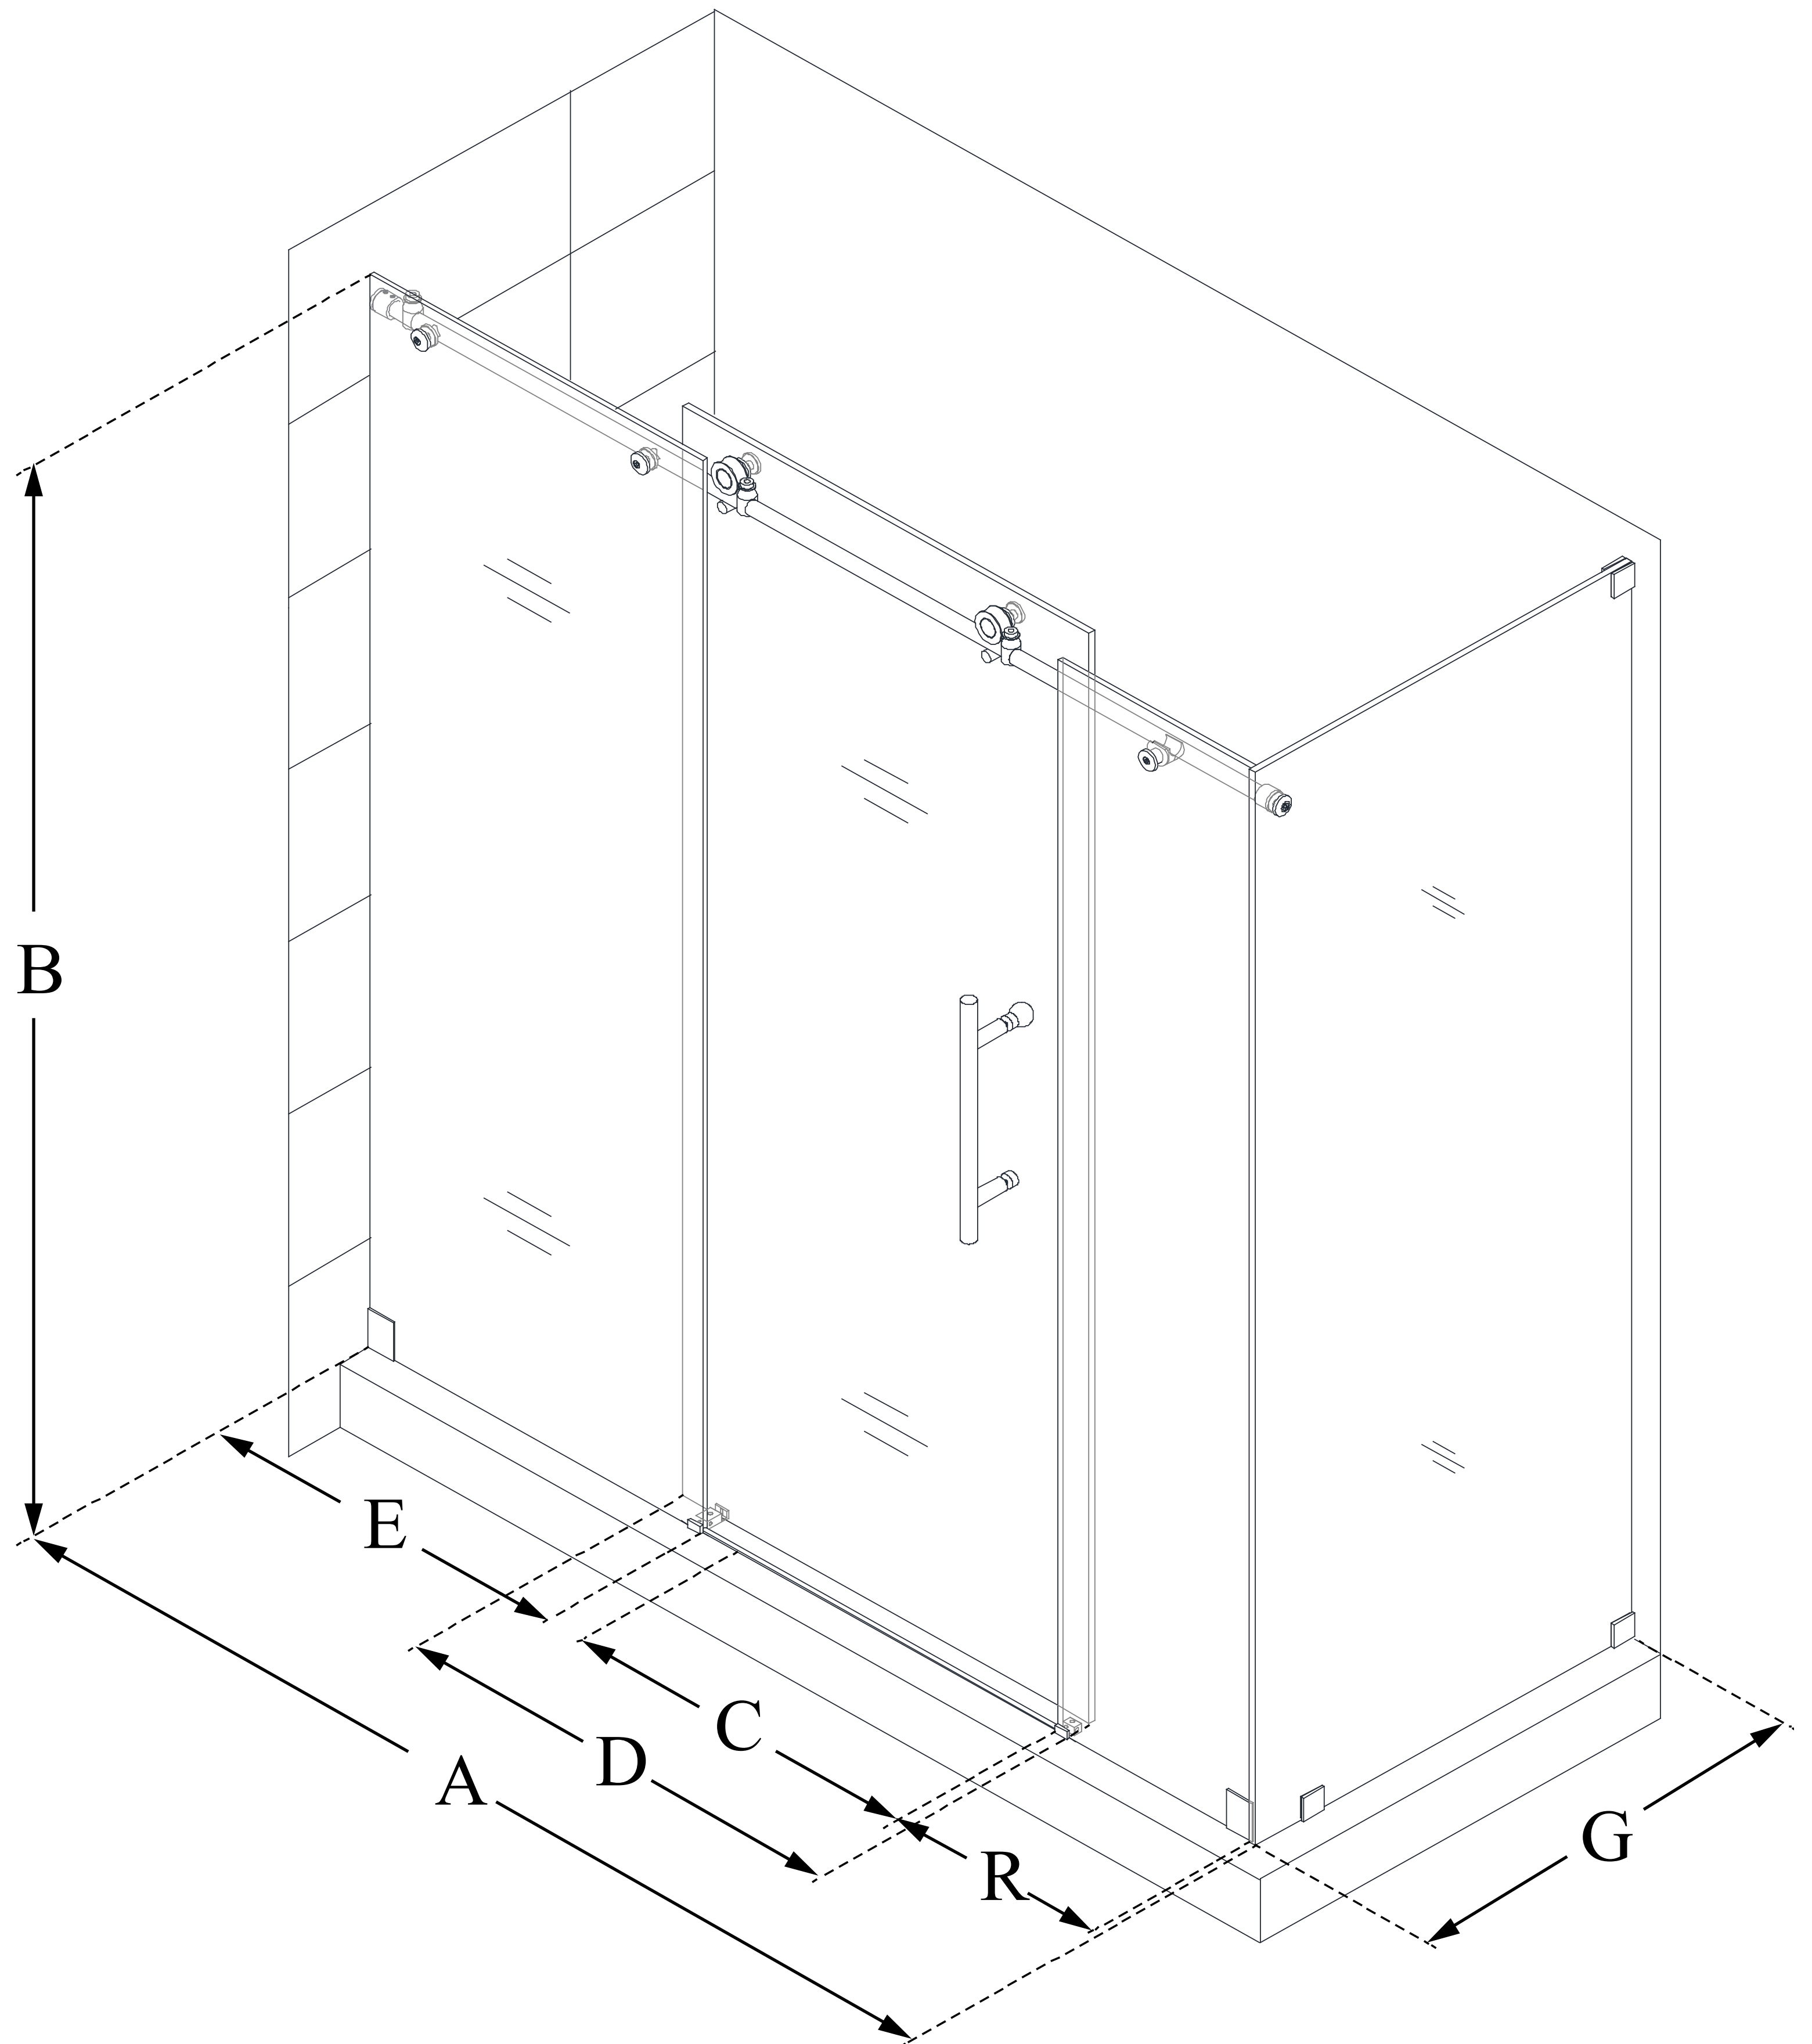

SHEN-6134720

ENIGMA-X

DreamLine Enigma-X 34 1/2
in. D x 72 3/8 in. W x 76 in. H
Fully Frameless Sliding Shower
Enclosure

SLIDING DOOR

**CONFIGURATION
DIMENSIONS:**

A: 68 3/8 - 72 3/8 in.

MODEL WIDTH

B: 76 in.

MODEL HEIGHT

C: 21 5/8 - 25 5/8 in.

ACCESS WIDTH

D: 32 in.

DOOR WIDTH

E: 29 3/16 in.

INLINE PANEL WIDTH

R: 13 3/8 in.

ADDITIONAL INLINE PANEL WIDTH

G: 34 1/2 in.

RETURN PANEL WIDTH

DreamLine reserves the right to update or modify the hardware or materials pictured without prior notice for the purpose of product improvement and customer satisfaction.