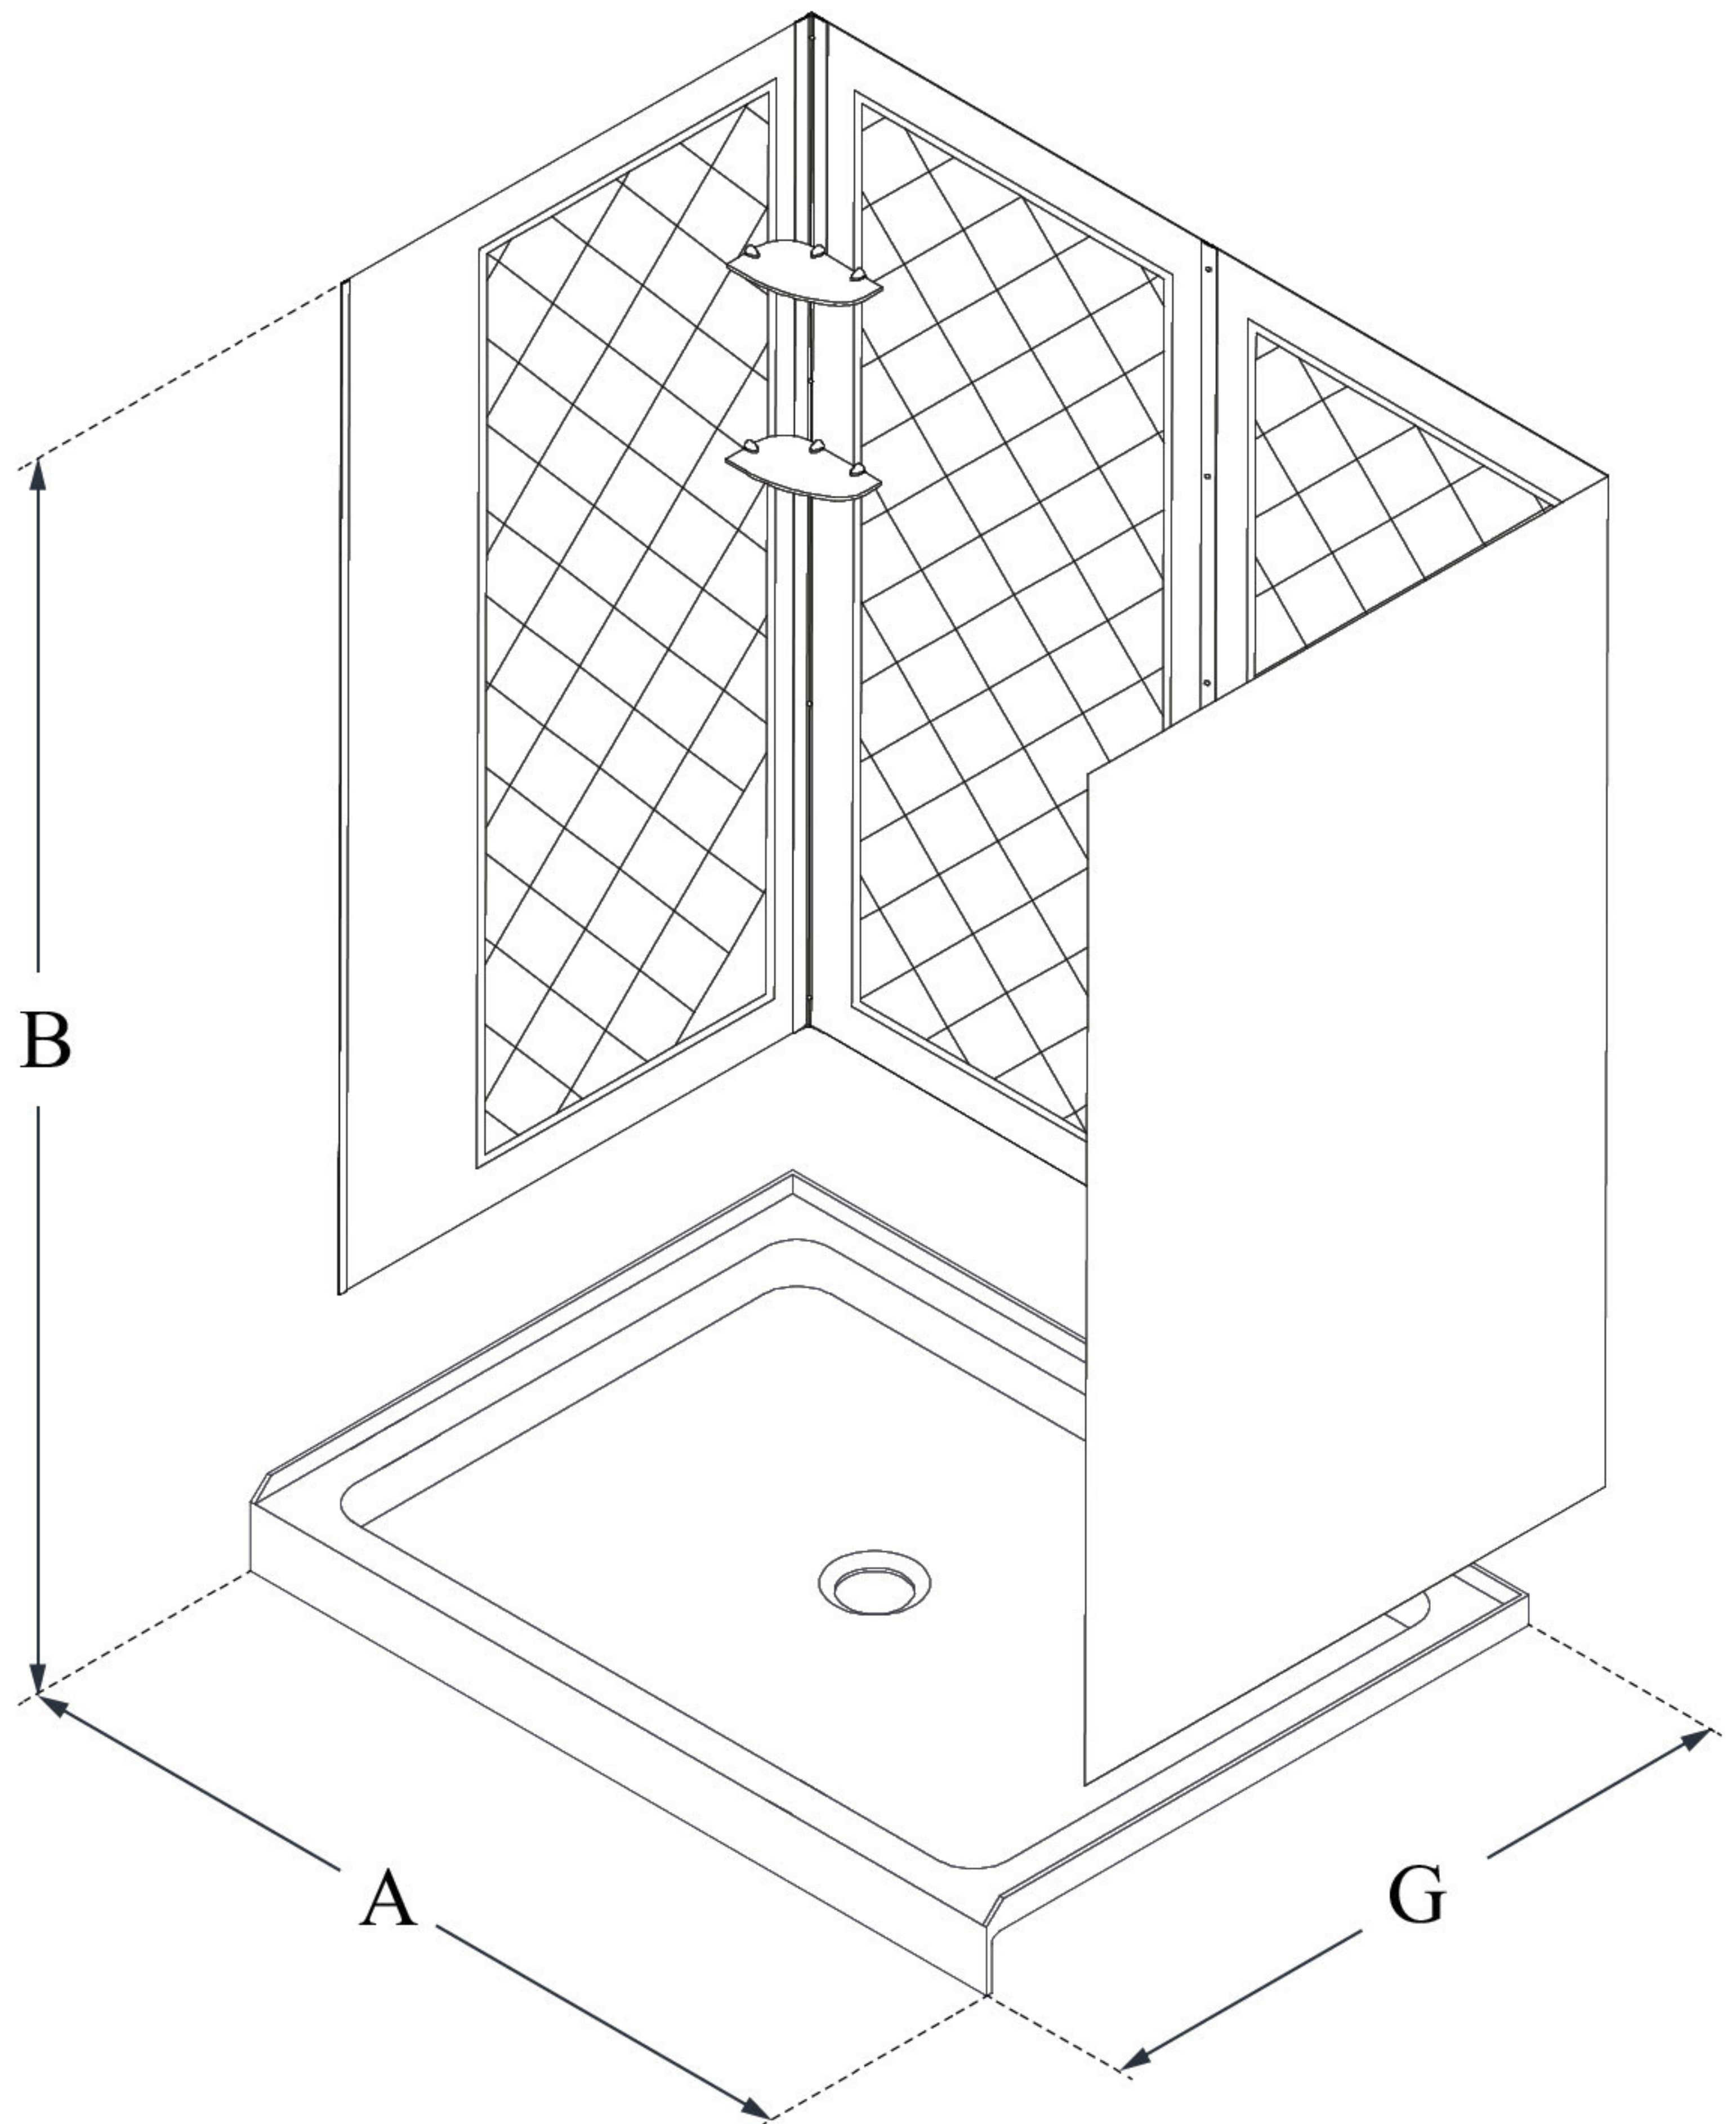

MODEL INFORMATION

DL-6071

QWALL-5

DreamLine 34 in. D x 48 in. W x 76 3/4 in. H SlimLine Single Threshold Shower Base and QWALL-5 Acrylic Backwall Kit

KIT CONTENTS:

- SHOWER BASE
- QWALL BACKWALLS

CONFIGURATION DIMENSIONS:

A: 48"
KIT WIDTH

B: 76 3/4"
KIT HEIGHT

G: 34"
KIT DEPTH

AVAILABLE DRAIN LOCATIONS:

- CENTER

For precise drain location, please refer to the included base technical drawing

DreamLine reserves the right to update or modify the hardware or materials pictured without prior notice for the purpose of product improvement and customer satisfaction.