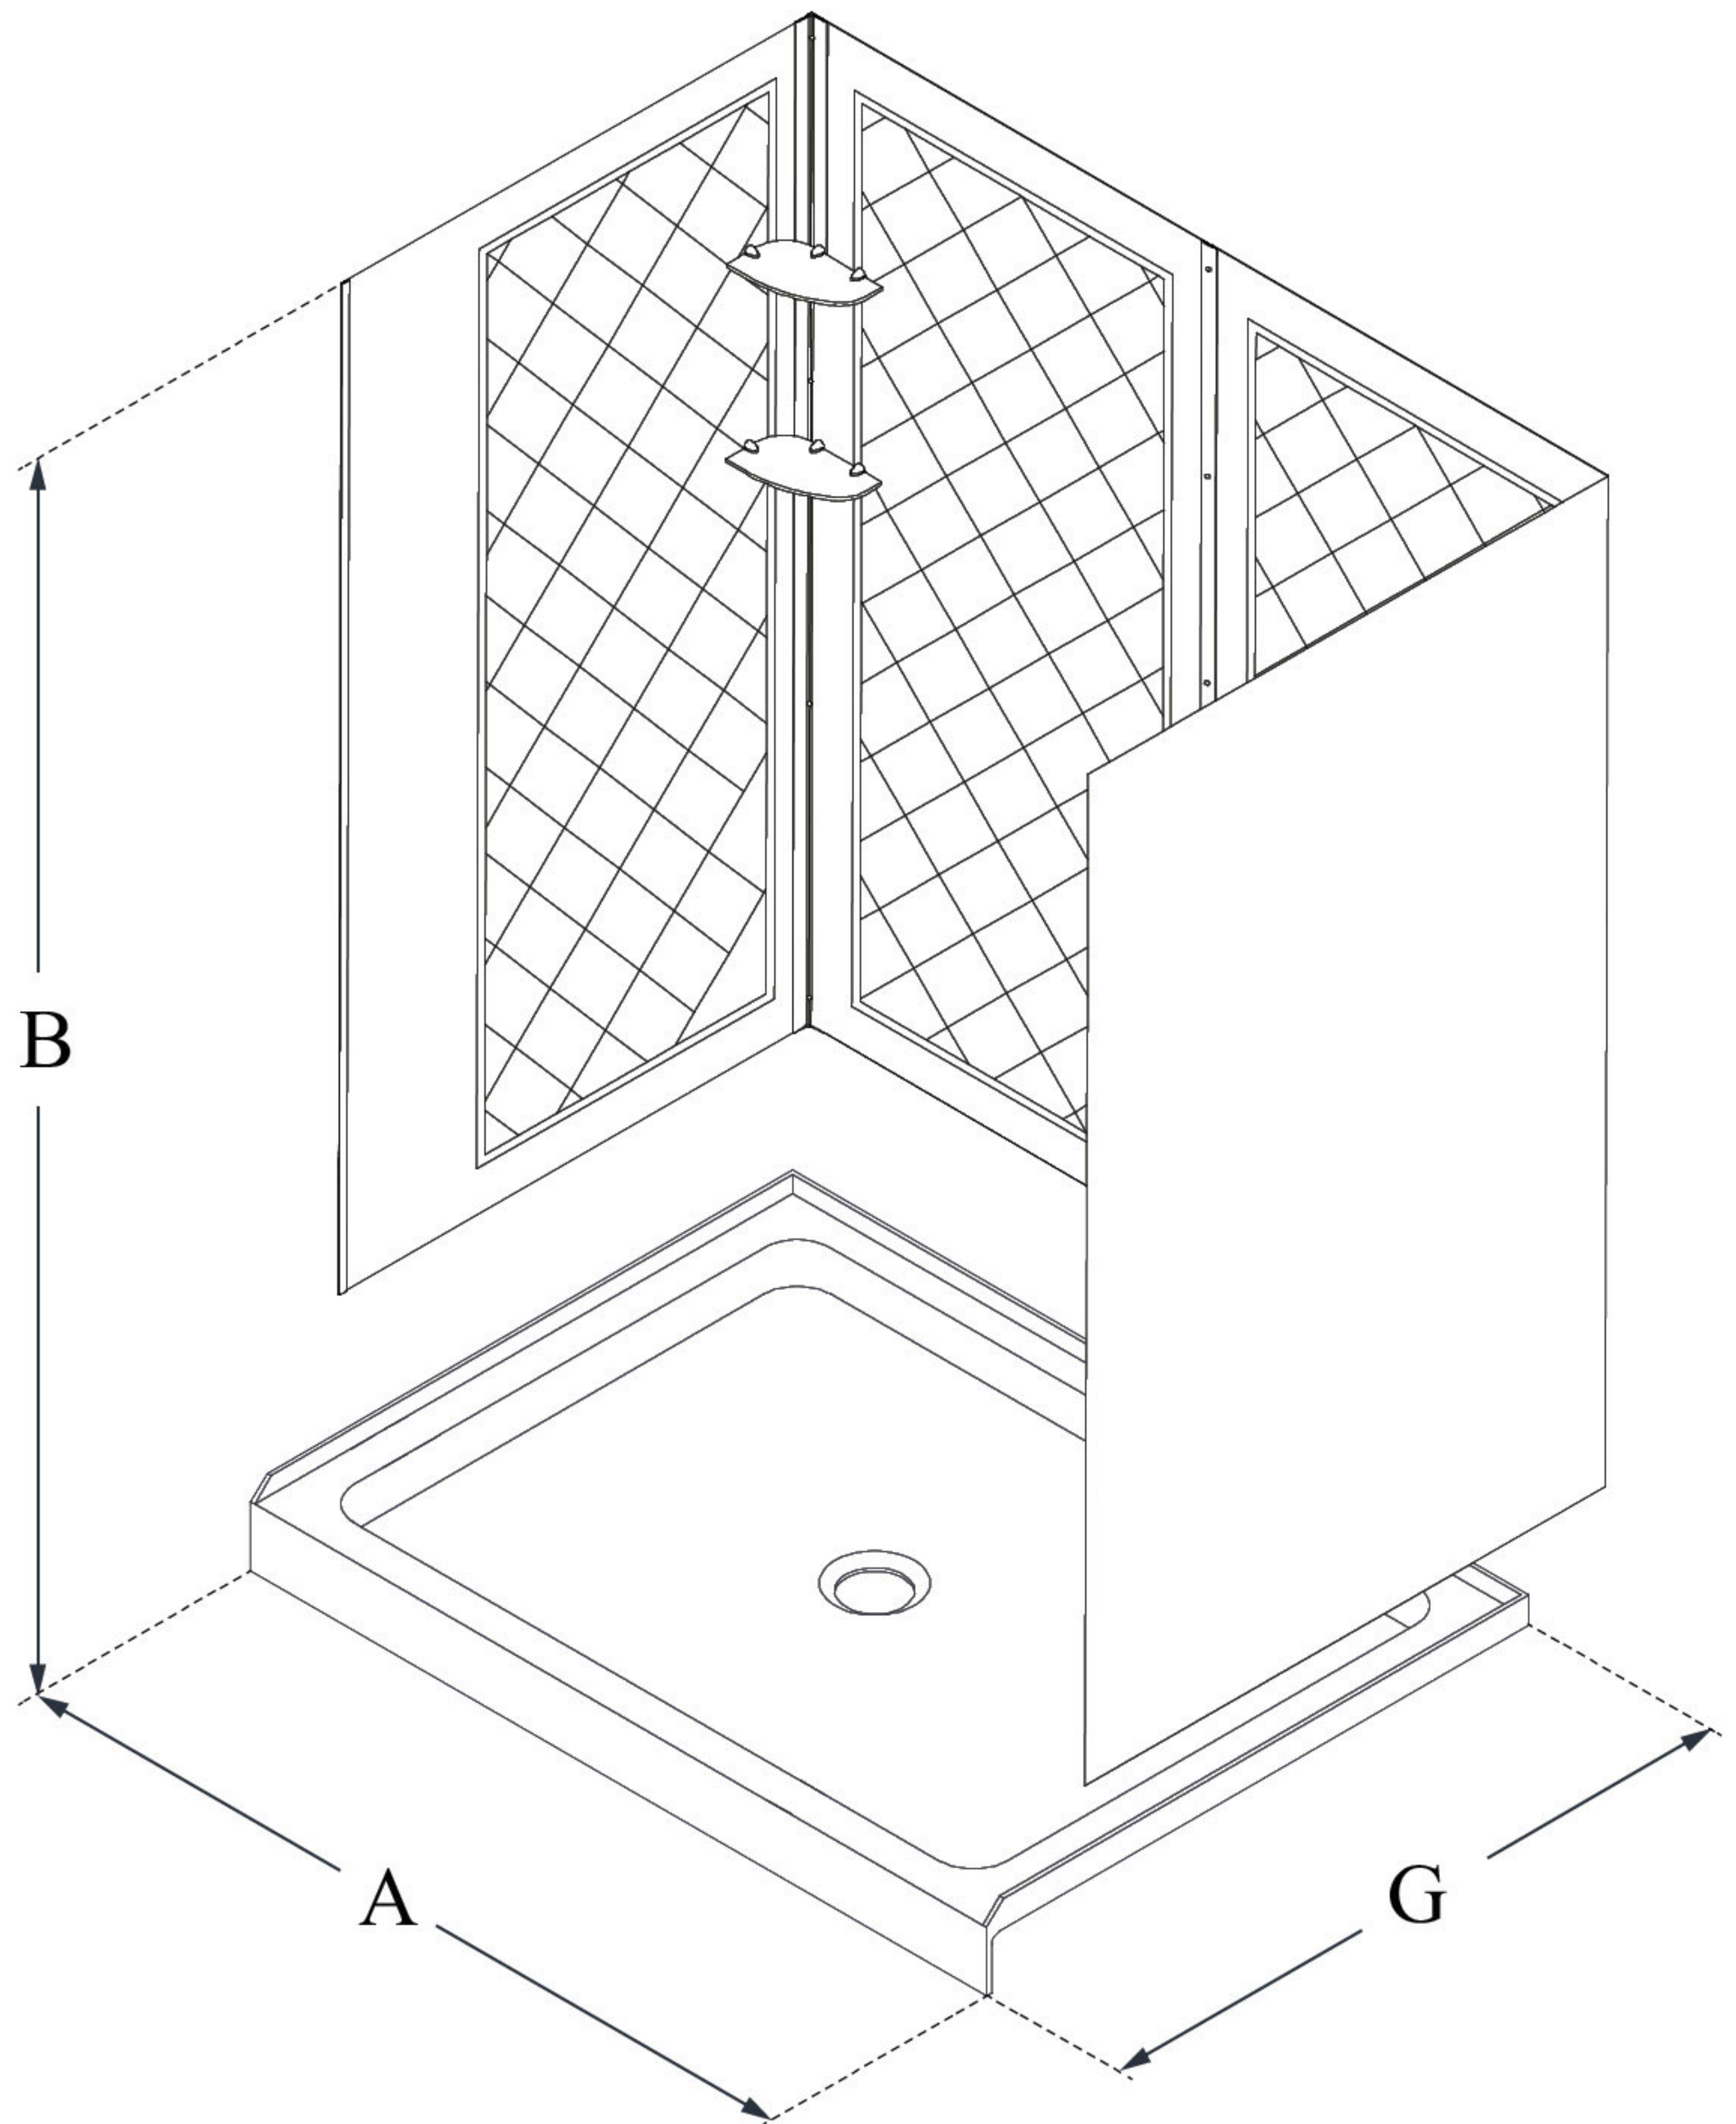

## QWALL-5

DreamLine 32 in. D x 48 in. W x 76 3/4 in. H SlimLine Single Threshold Shower Base and QWALL-5 Acrylic Backwall Kit

### KIT CONTENTS:

- SHOWER BASE
- QWALL BACKWALLS

### CONFIGURATION DIMENSIONS:

**A: 48"**  
KIT WIDTH

**B: 76 3/4"**  
KIT HEIGHT

**G: 32"**  
KIT DEPTH

### AVAILABLE DRAIN LOCATIONS:

- CENTER

For precise drain location, please refer to the included base technical drawing

DreamLine reserves the right to update or modify the hardware or materials pictured without prior notice for the purpose of product improvement and customer satisfaction.