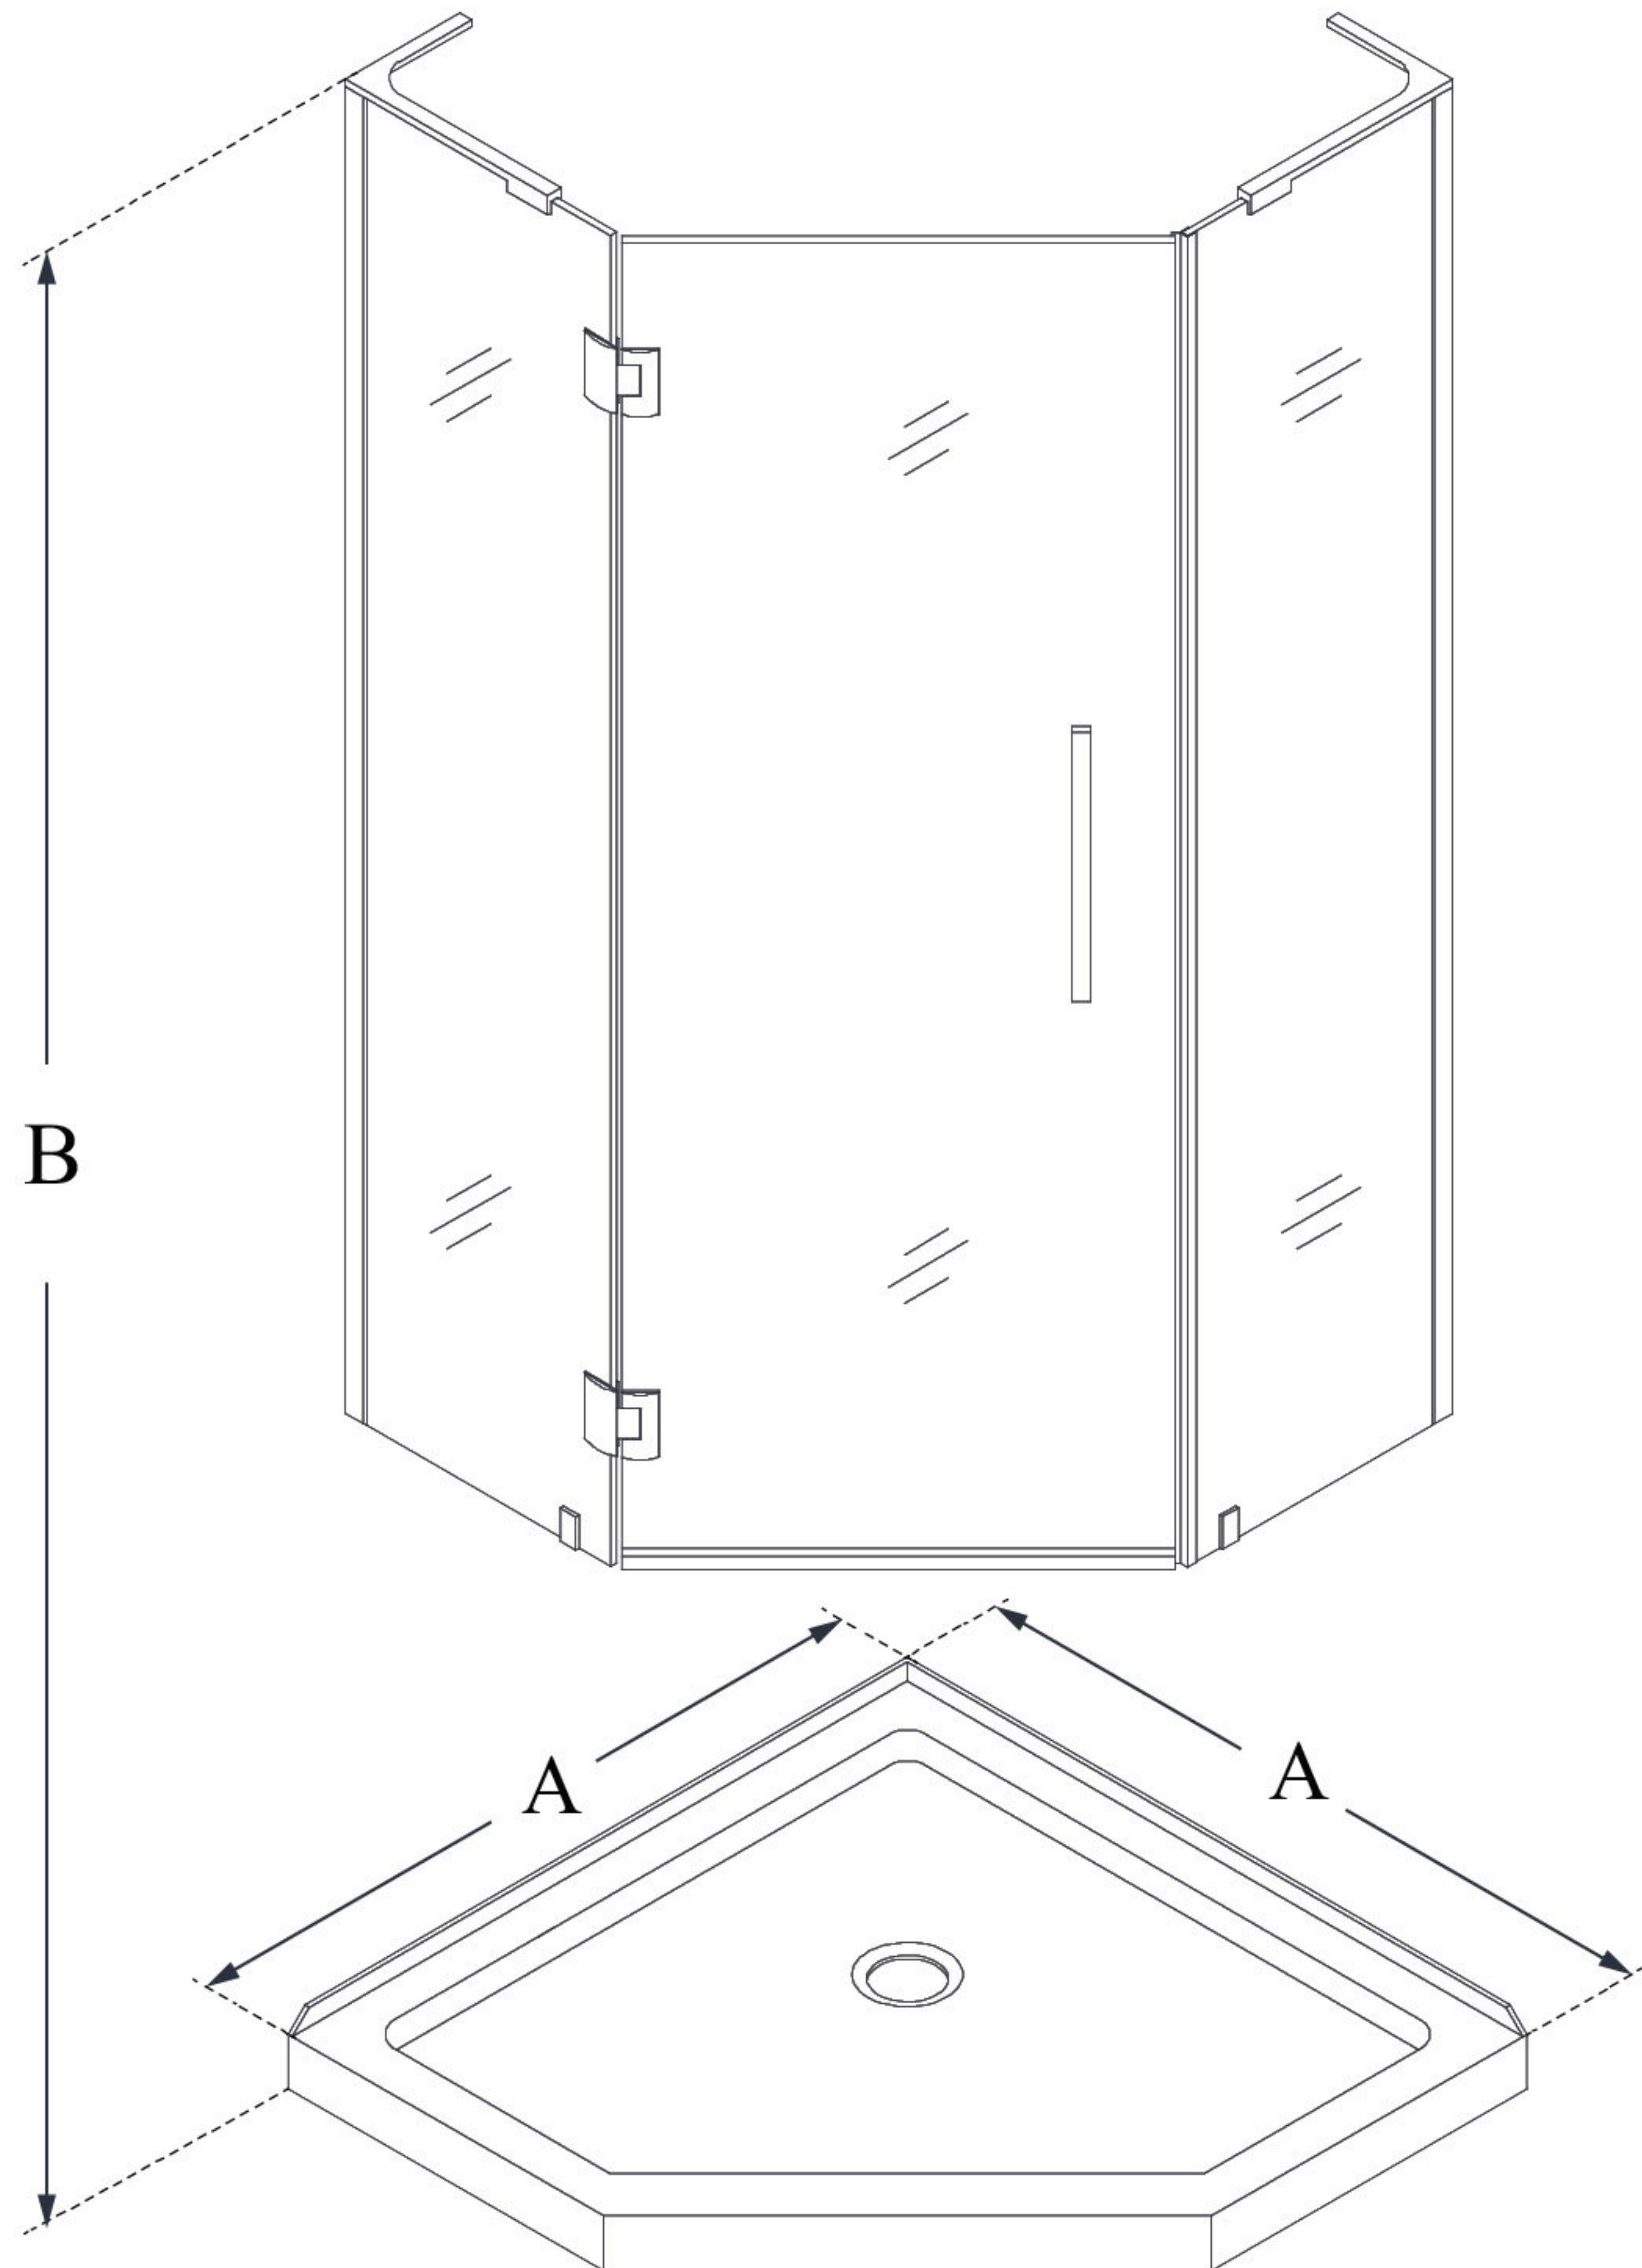

MODEL INFORMATION

DL-6063

PRISM PLUS

DreamLine Prism Plus 42 in. x 42 in. x 74 3/4 in. Frameless Hinged Shower Enclosure and SlimLine Shower Base Kit

KIT CONTENTS:

- SHOWER ENCLOSURE
- SHOWER BASE

CONFIGURATION DIMENSIONS:

A: 42"
KIT WIDTH

B: 74 3/4"
KIT HEIGHT

G: 42"
KIT DEPTH

AVAILABLE DRAIN LOCATIONS:
- CORNER

For precise drain location, please refer to the included base technical drawing

DreamLine reserves the right to update or modify the hardware or materials pictured without prior notice for the purpose of product improvement and customer satisfaction.