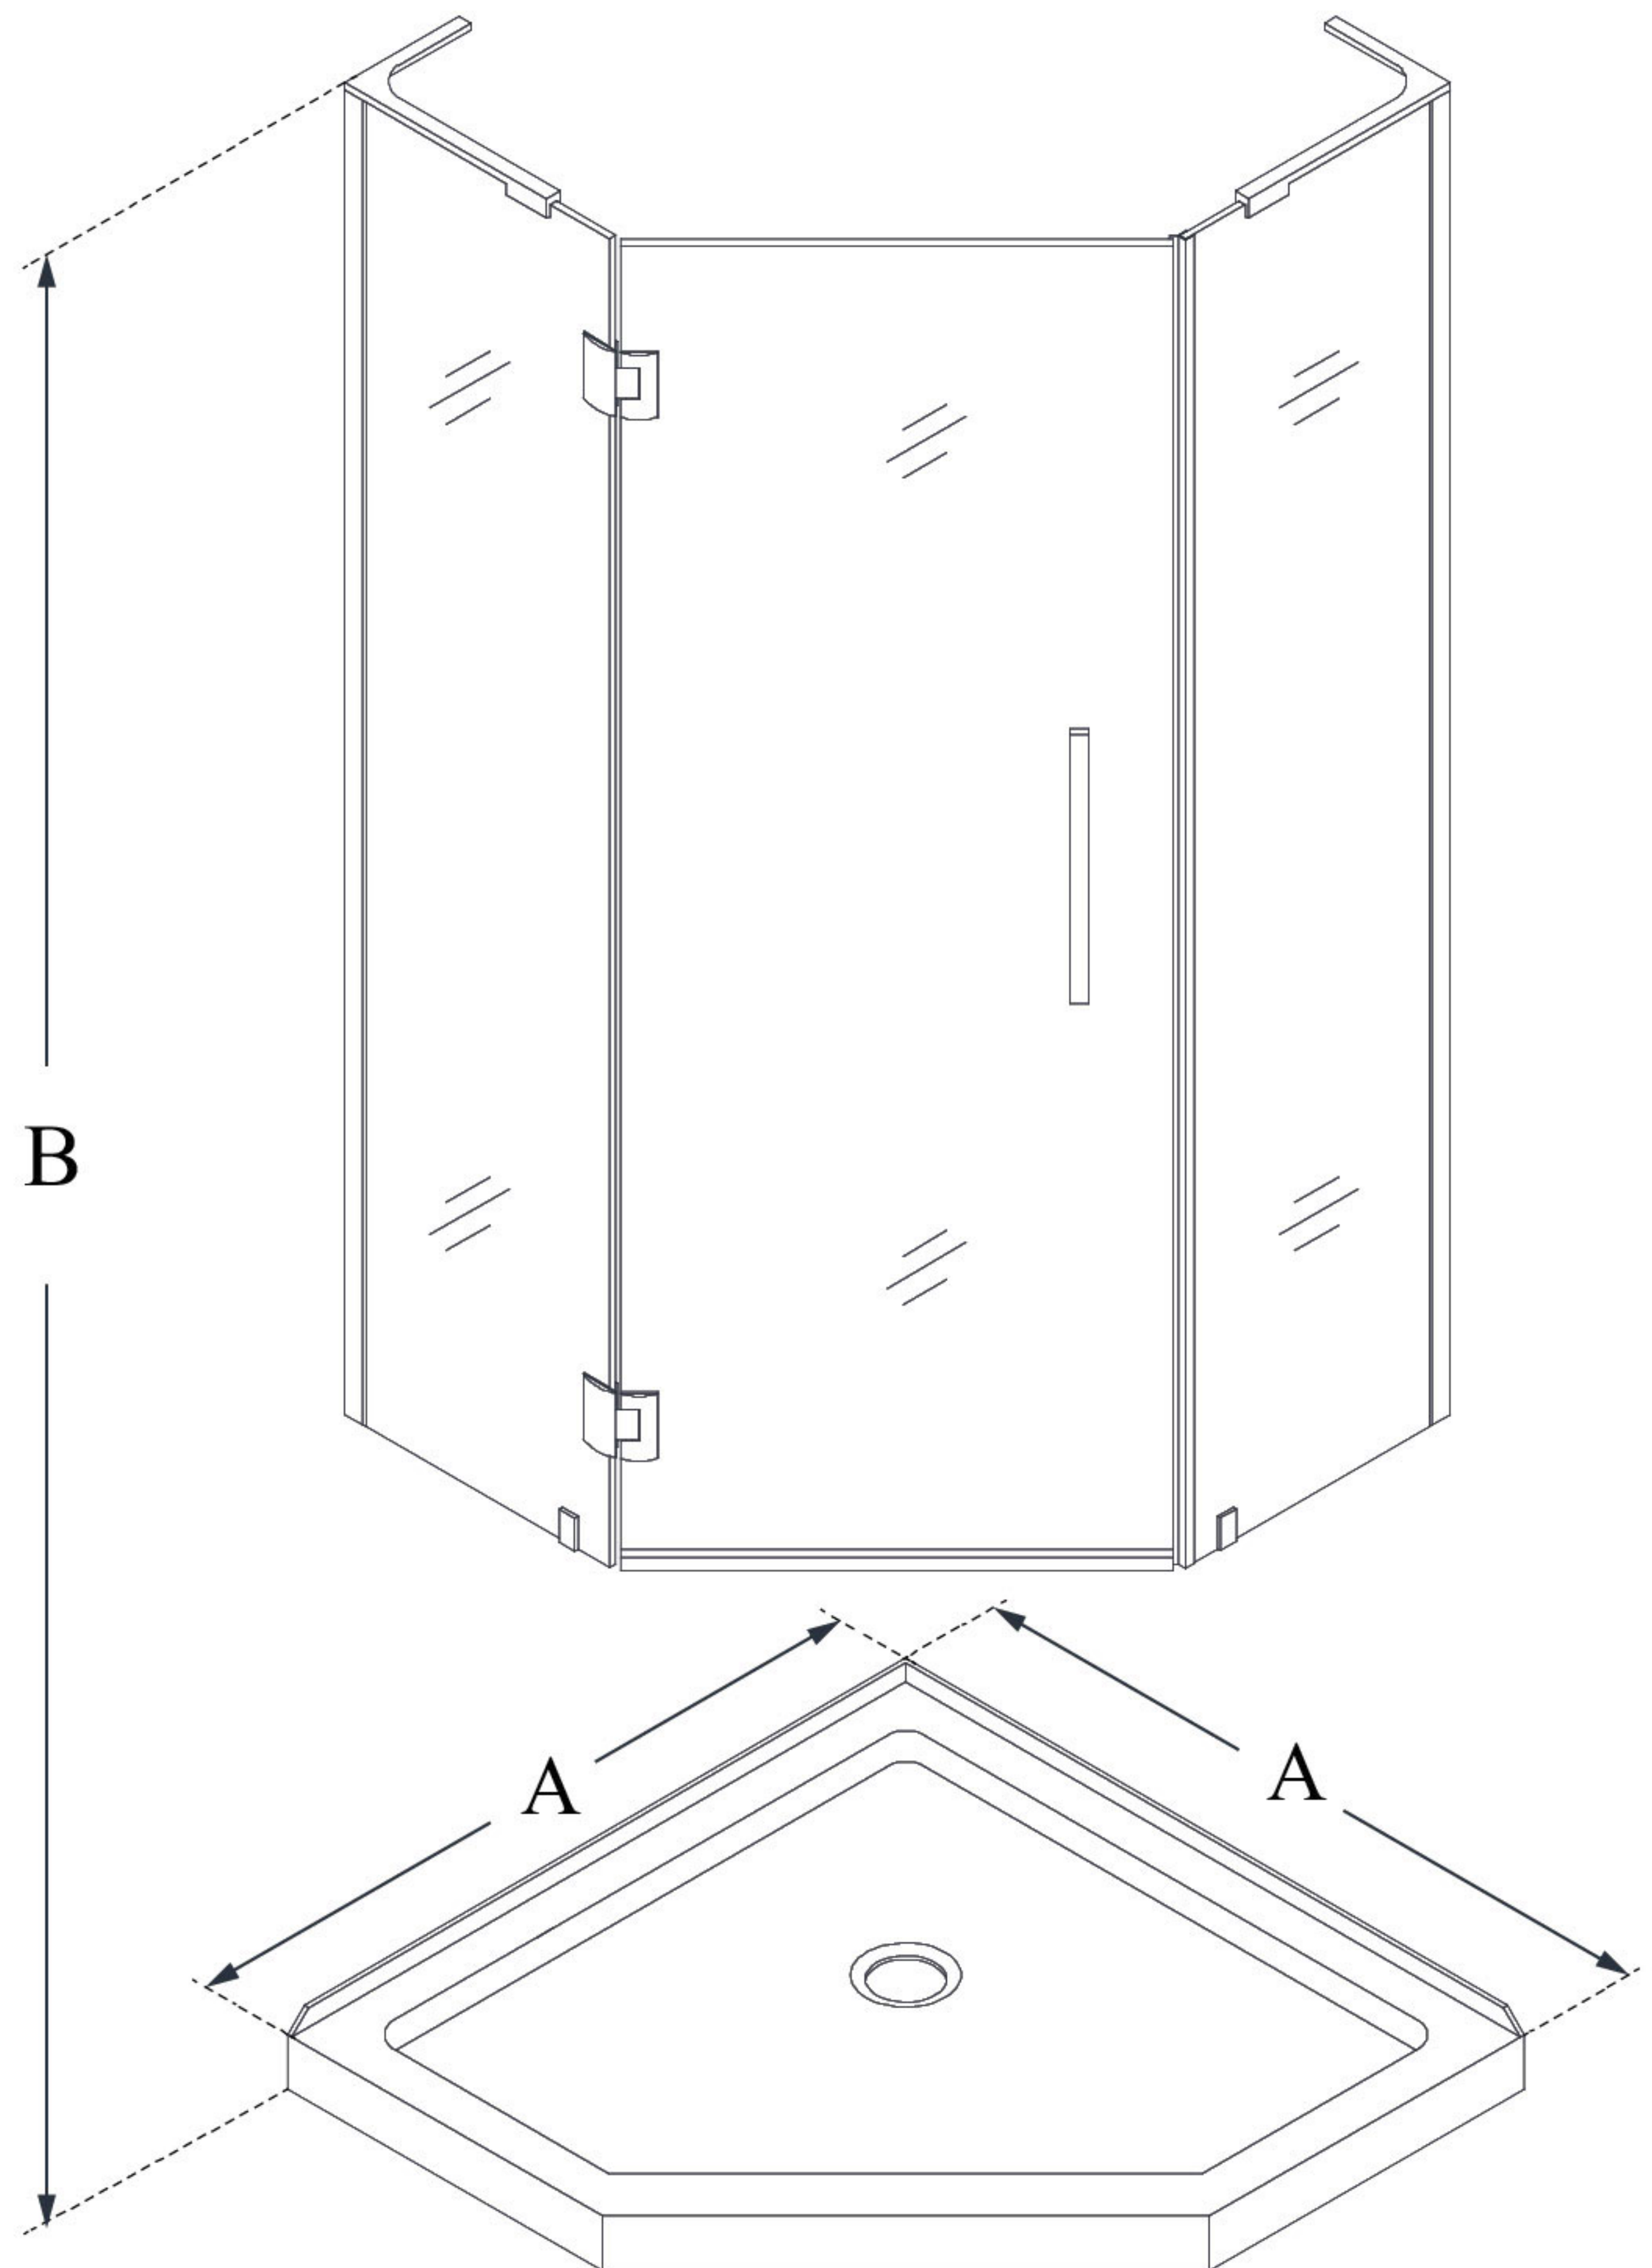

MODEL INFORMATION

DL-6061

PRISM PLUS

DreamLine Prism Plus 38 in. x 38 in. x 74 3/4 in. Frameless Hinged Shower Enclosure and SlimLine Shower Base Kit

KIT CONTENTS:

- SHOWER ENCLOSURE
- SHOWER BASE

CONFIGURATION DIMENSIONS:

A: 38"
KIT WIDTH

B: 74 3/4"
KIT HEIGHT

G: 38"
KIT DEPTH

AVAILABLE DRAIN LOCATIONS:
- CORNER

For precise drain location, please refer to the included base technical drawing

DreamLine reserves the right to update or modify the hardware or materials pictured without prior notice for the purpose of product improvement and customer satisfaction.