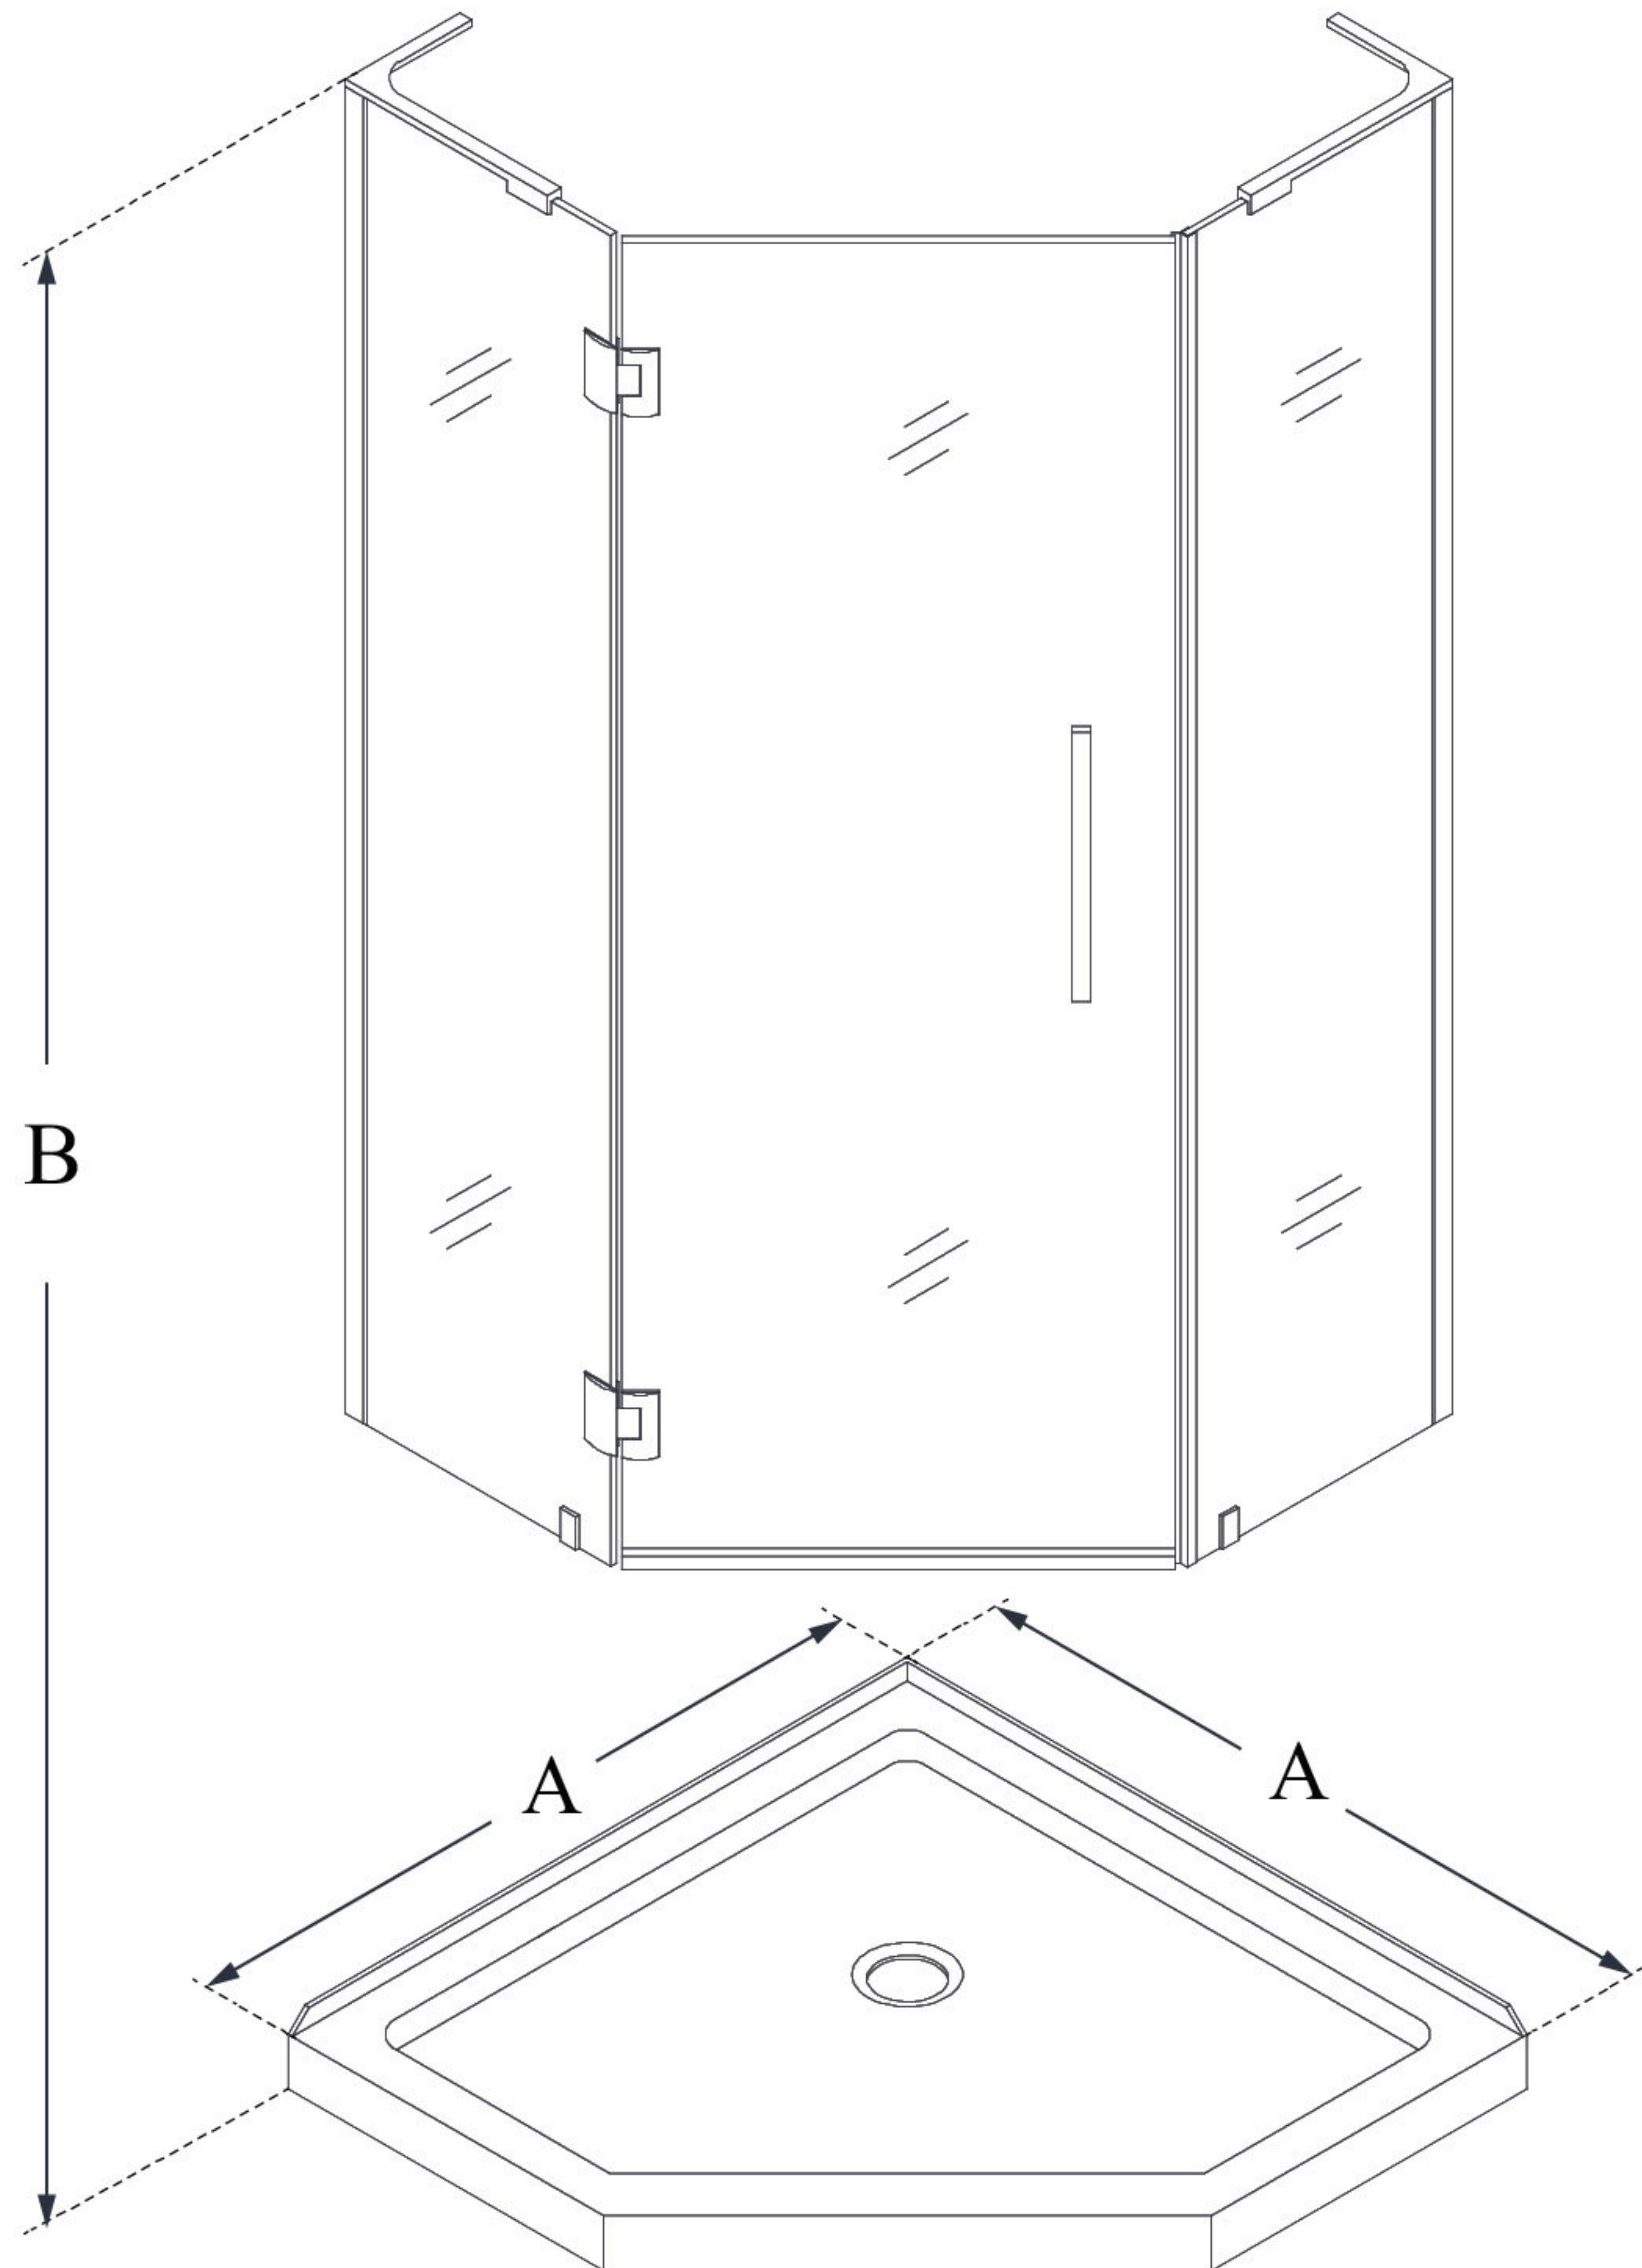

MODEL INFORMATION

DL-6061

PRISM PLUS

DreamLine Prism Plus 38 in. x 38 in. x 74 3/4 in. Frameless Hinged Shower Enclosure and SlimLine Shower Base Kit

KIT CONTENTS:

- SHOWER ENCLOSURE
- SHOWER BASE

CONFIGURATION DIMENSIONS:

A: 38"
KIT WIDTH

B: 74 3/4"
KIT HEIGHT

G: 38"
KIT DEPTH

AVAILABLE DRAIN LOCATIONS:
- CORNER

For precise drain location, please refer to the included base technical drawing

DreamLine reserves the right to update or modify the hardware or materials pictured without prior notice for the purpose of product improvement and customer satisfaction.