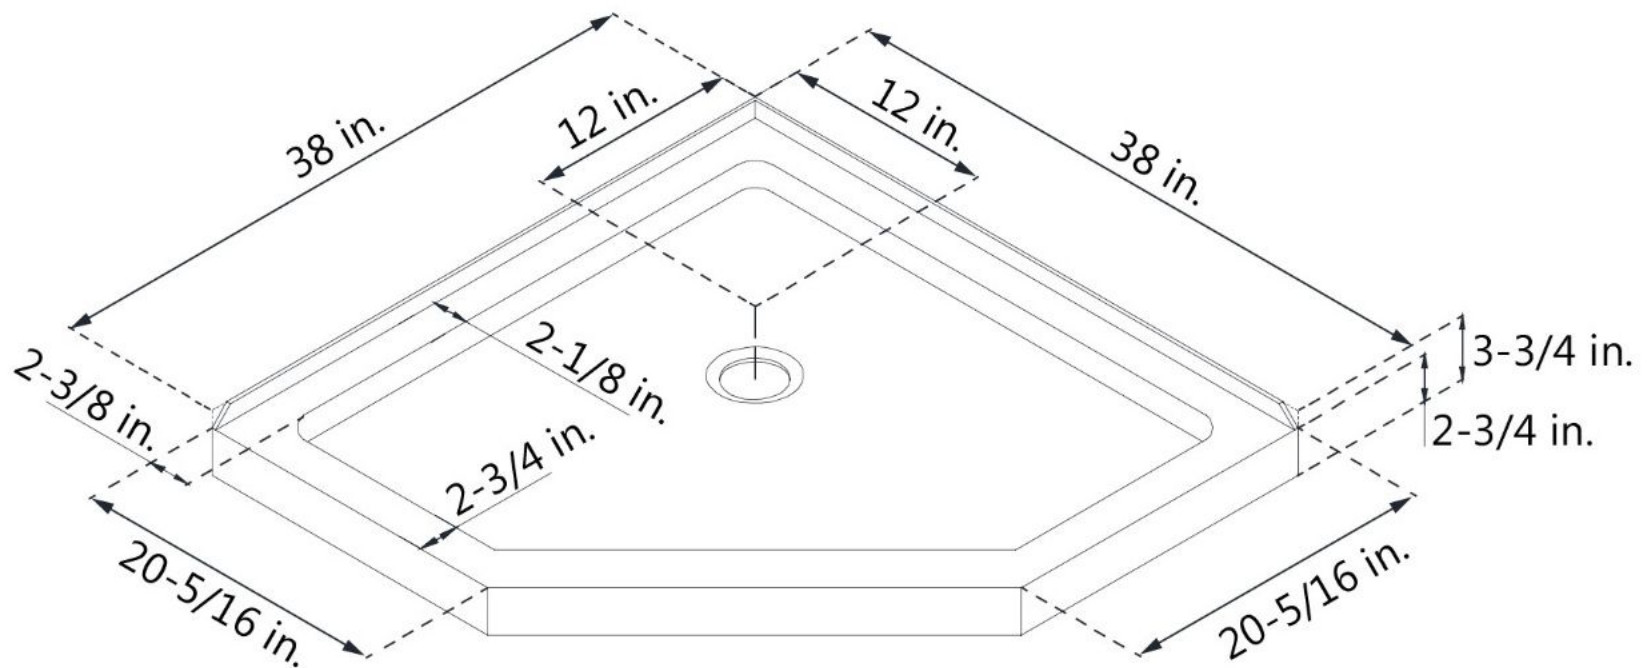

## CONFIGURATION DIMENSIONS:

**A: 38 in.**  
KIT WIDTH

**B: 74 3/4 in.**  
KIT HEIGHT

**G: 38 in.**  
KIT DEPTH

### **CONFIGURATION DIMENSIONS:**

**A: 36 in.**

MODEL WIDTH

**B: 72 in.**

MODEL HEIGHT

**C: 23 1/8 in.**

ACCESS WIDTH

**D: 23 5/8 in.**

DOOR WIDTH

**A: 36 in.**

MODEL DEPTH

**G: 18 11/16 in.**

SIDE PANEL WIDTH

**N: 18 1/2 in.**

HINGE PANEL WIDTH

DreamLine reserves the right to update or modify the hardware or materials pictured without prior notice for the purpose of product improvement and customer satisfaction.

**DLT-2038380**  
**SLIMLINE SHOWERBASE**  
NEO ANGLE

**CORNER DRAIN**

**Drain Hole Specs**

DreamLine reserves the right to update or modify the hardware or materials pictured without prior notice for the purpose of product improvement and customer satisfaction.