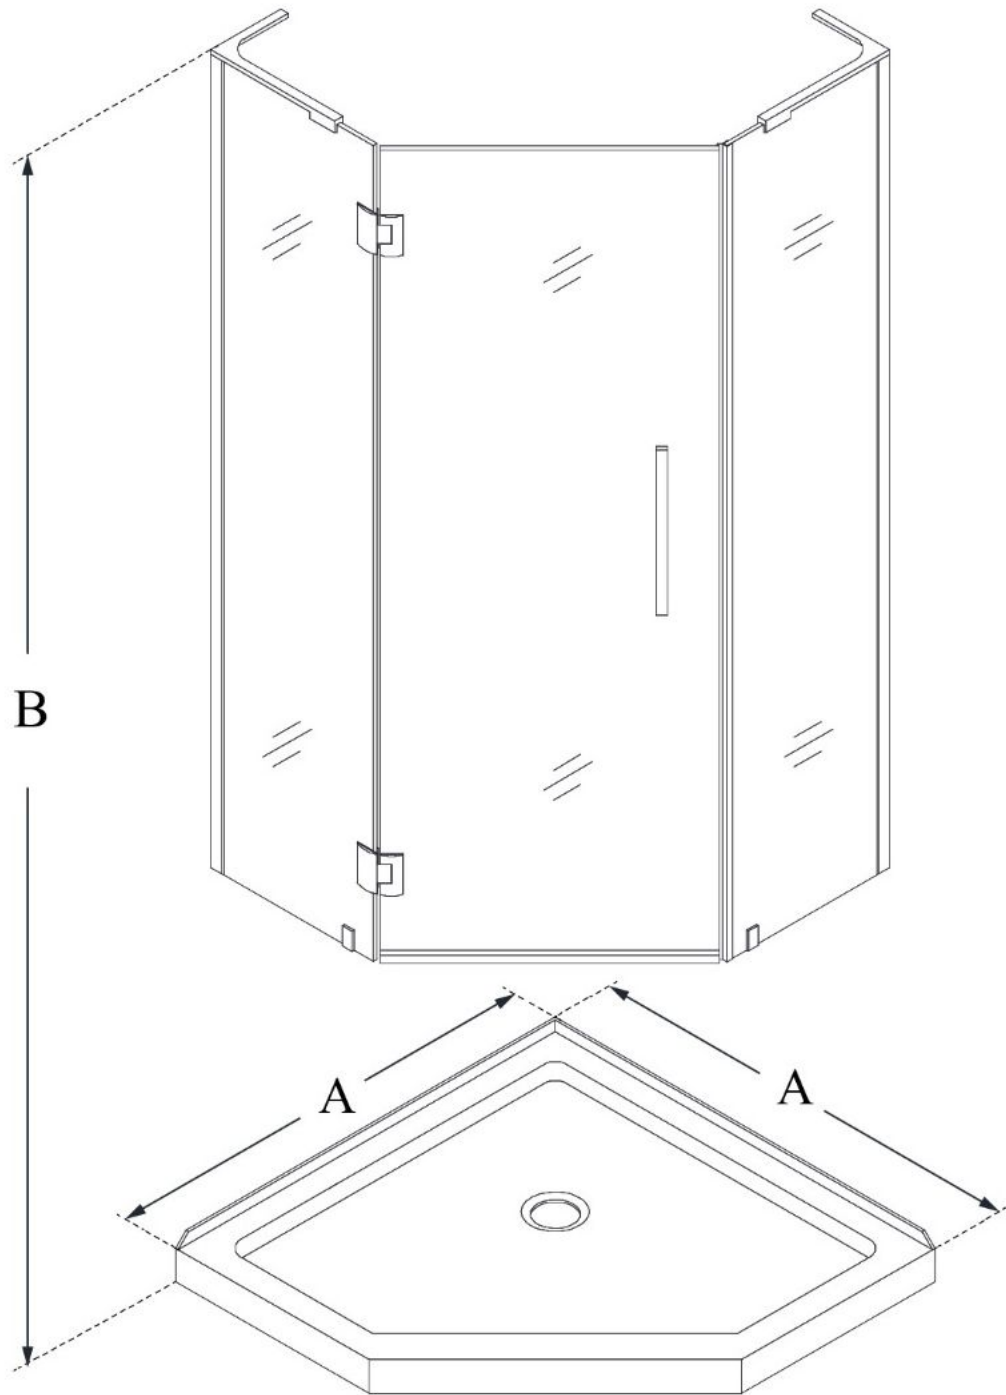

# PRISM PLUS

DreamLine Prism Plus 38 in. x 38 in. x 74 3/4 in. Frameless Hinged Shower Enclosure and SlimLine Shower Base Kit

## CONFIGURATION DIMENSIONS:

**A: 38 in.**  
KIT WIDTH

**B: 74 3/4 in.**  
KIT HEIGHT

**G: 38 in.**  
KIT DEPTH

## AVAILABLE DRAIN LOCATIONS:

- CORNER

For precise drain location, please refer to the included base technical drawing

DreamLine reserves the right to update or modify the hardware or materials pictured without prior notice for the purpose of product improvement and customer satisfaction.

### **CONFIGURATION DIMENSIONS:**

**A: 36 in.**

MODEL WIDTH

**B: 72 in.**

MODEL HEIGHT

**C: 23 1/8 in.**

ACCESS WIDTH

**D: 23 5/8 in.**