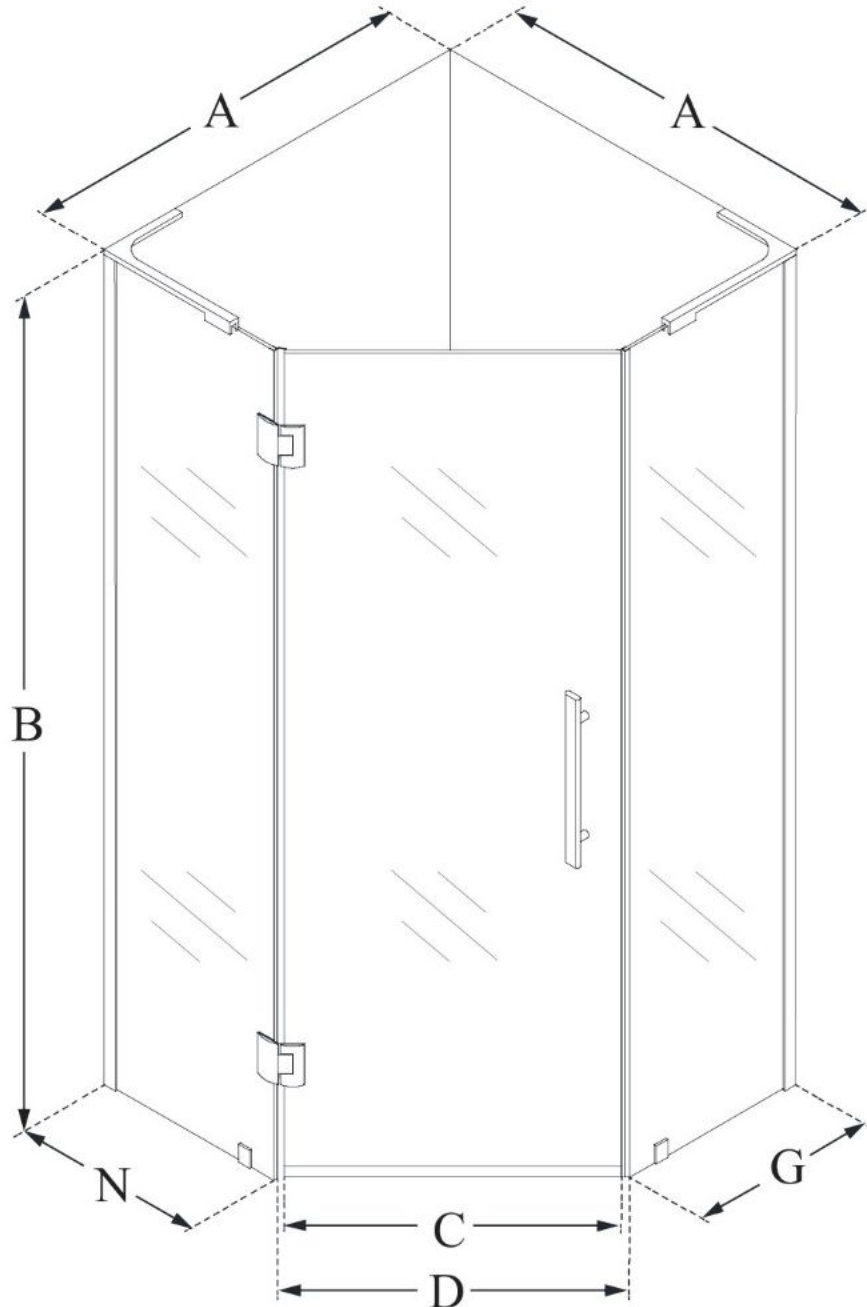

## CONFIGURATION DIMENSIONS:

**A: 38 in.**  
KIT WIDTH

**B: 74 3/4 in.**  
KIT HEIGHT

**G: 38 in.**  
KIT DEPTH

## **PRISM PLUS**

DreamLine Prism Plus 36 in. x 36 in.  
x 72 in. Frameless Hinged Shower  
Enclosure

**SWING DOOR**

### **CONFIGURATION DIMENSIONS:**

**A: 36 in.**

MODEL WIDTH

**B: 72 in.**

MODEL HEIGHT

**C: 23 1/8 in.**

ACCESS WIDTH

**D: 23 5/8 in.**

DOOR WIDTH

**A: 36 in.**

MODEL DEPTH

**G: 18 11/16 in.**

SIDE PANEL WIDTH

**N: 18 1/2 in.**

HINGE PANEL WIDTH

DreamLine reserves the right to update or modify the hardware or materials pictured without prior notice for the purpose of product improvement and customer satisfaction.