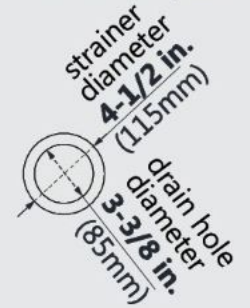

## CONFIGURATION DIMENSIONS:

**A: 38 in.**  
KIT WIDTH

**B: 74 3/4 in.**  
KIT HEIGHT

**G: 38 in.**  
KIT DEPTH

### **CONFIGURATION DIMENSIONS:**

**A: 36 in.**

MODEL WIDTH

**B: 72 in.**

MODEL HEIGHT

**C: 23 1/8 in.**

ACCESS WIDTH

**D: 23 5/8 in.**

DOOR WIDTH

**A: 36 in.**

MODEL DEPTH

**G: 18 11/16 in.**

SIDE PANEL WIDTH

**N: 18 1/2 in.**

HINGE PANEL WIDTH

DreamLine reserves the right to update or modify the hardware or materials pictured without prior notice for the purpose of product improvement and customer satisfaction.

**DLT-2038380**  
**SLIMLINE SHOWERBASE**  
NEO ANGLE

**CORNER DRAIN**

**Drain Hole Specs**

DreamLine reserves the right to update or modify the hardware or materials pictured without prior notice for the purpose of product improvement and customer satisfaction.