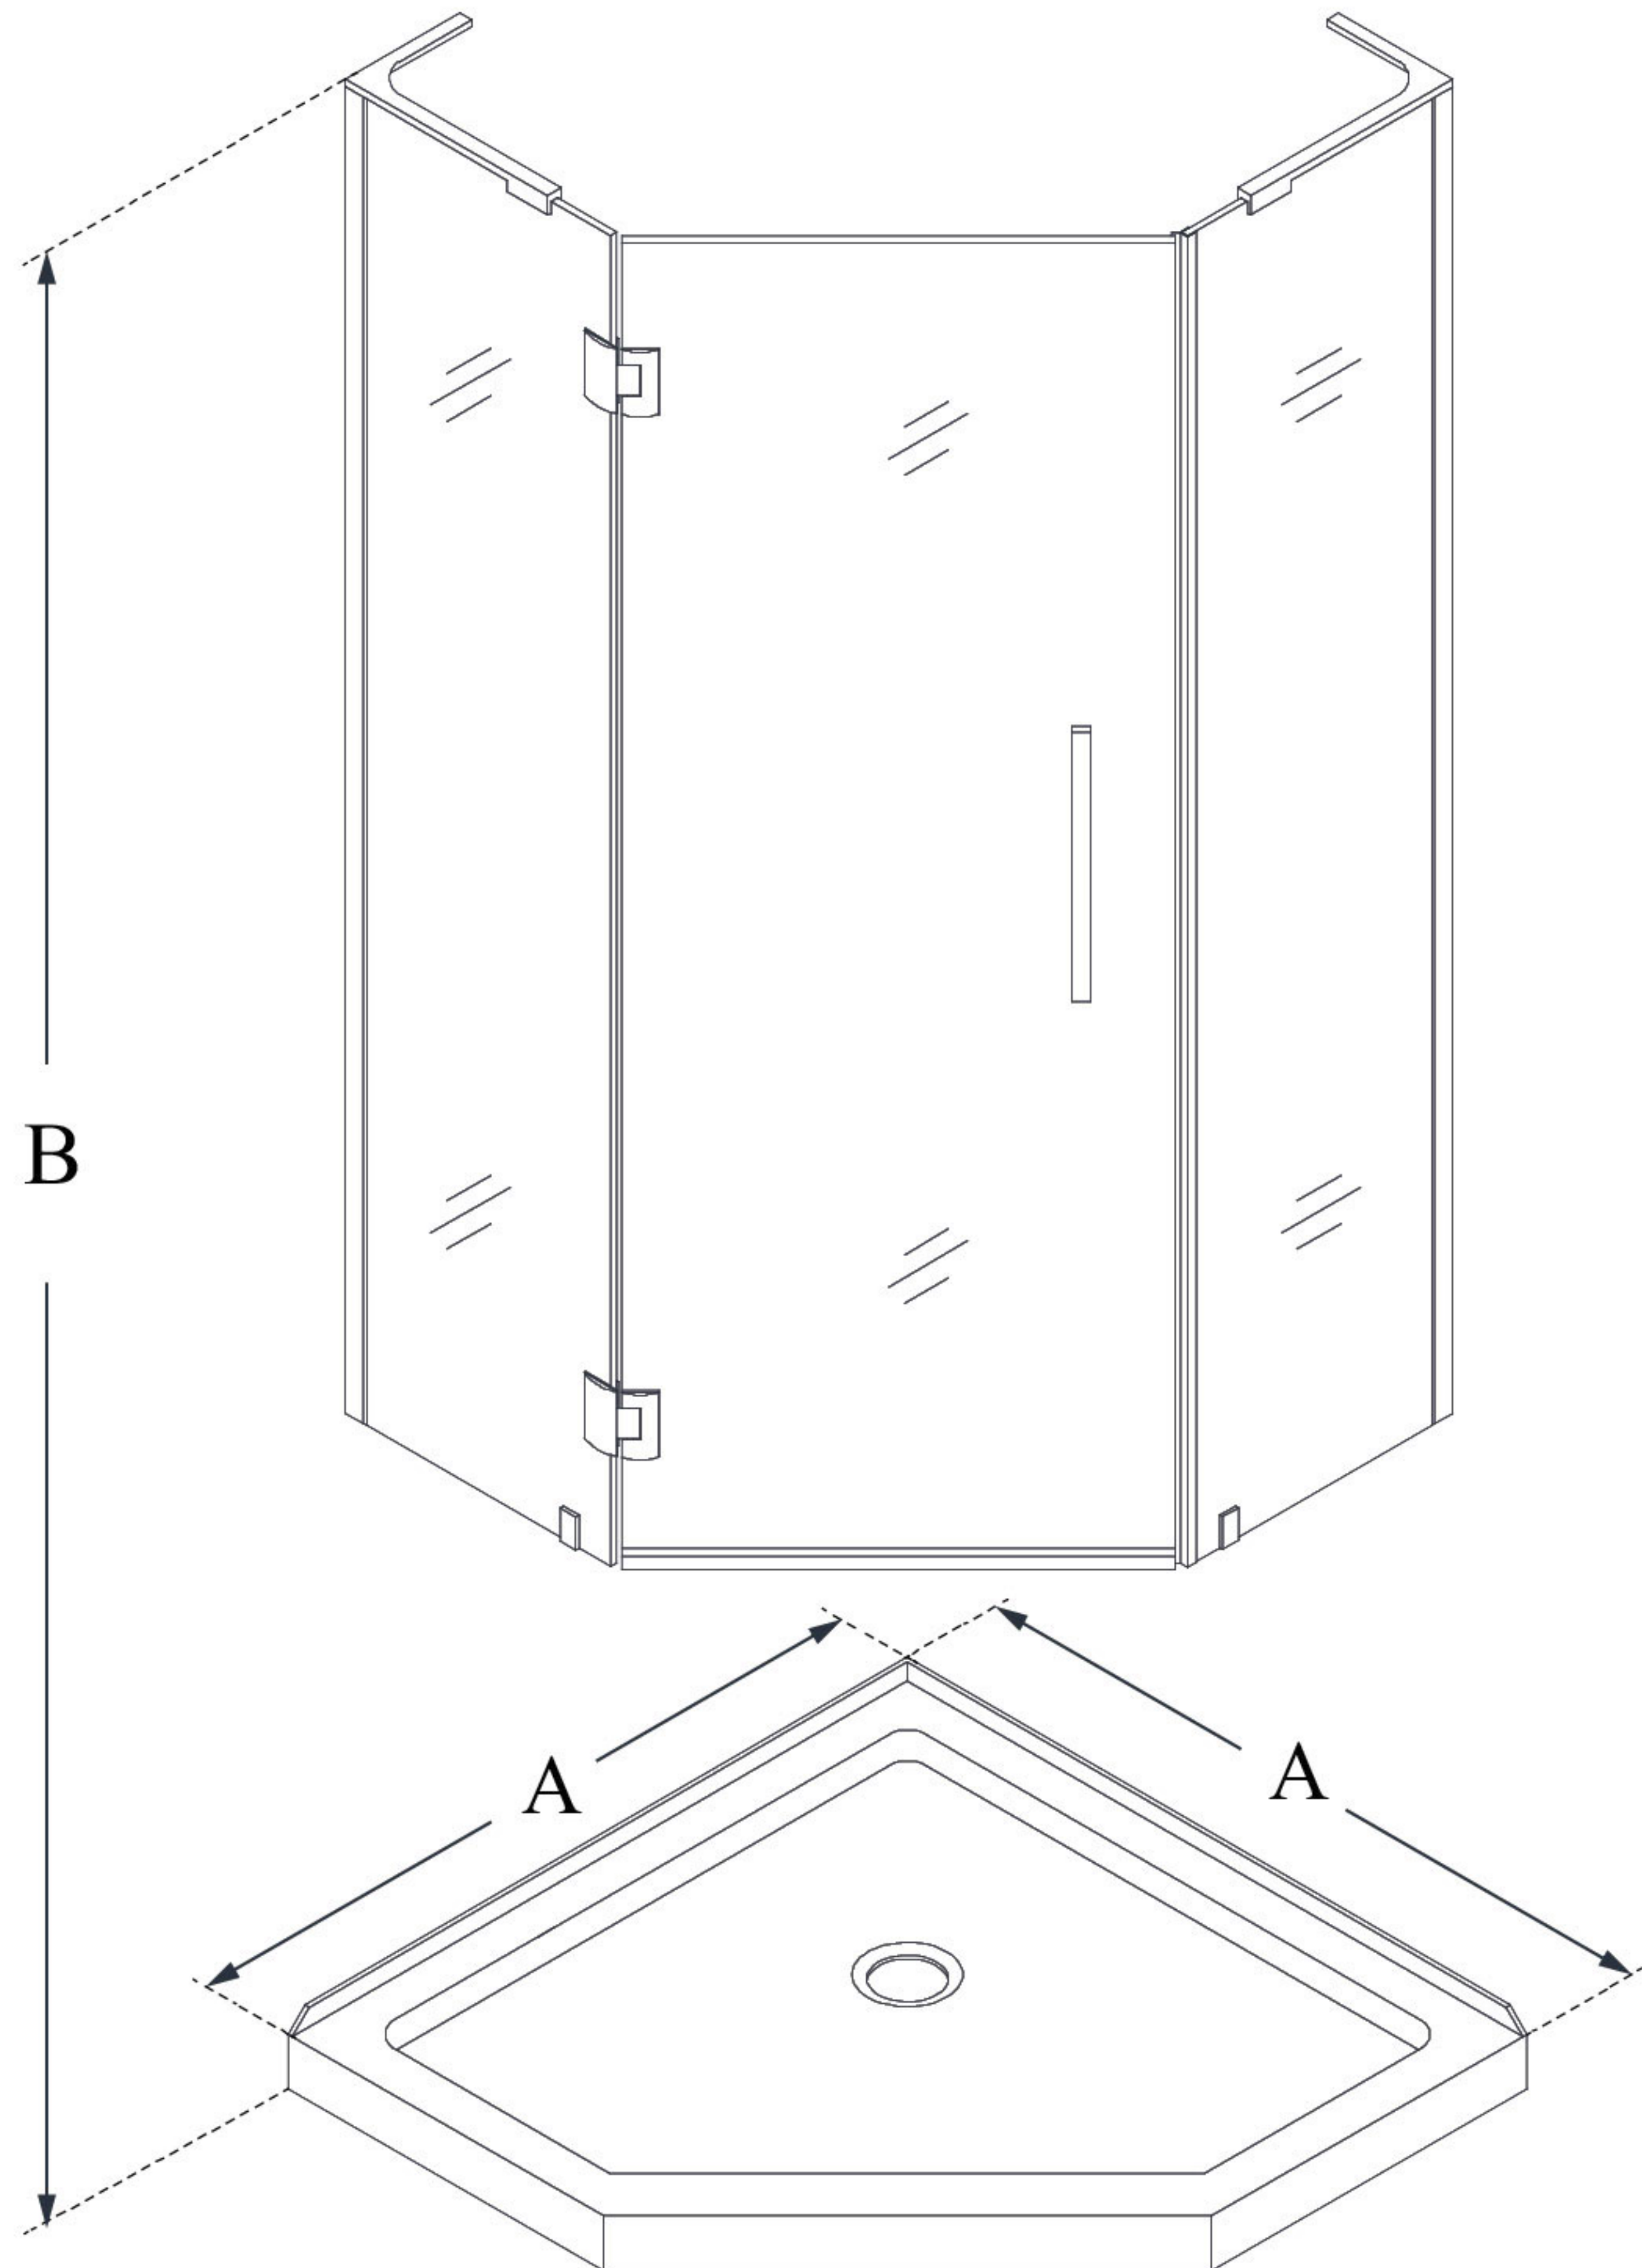

MODEL INFORMATION

DL-6060

PRISM PLUS

DreamLine Prism Plus 36 in. x 36 in. x 74 3/4 in. Frameless Hinged Shower Enclosure and SlimLine Shower Base Kit

KIT CONTENTS:

- SHOWER ENCLOSURE
- SHOWER BASE

CONFIGURATION DIMENSIONS:

A: 36"
KIT WIDTH

B: 74 3/4"
KIT HEIGHT

G: 36"
KIT DEPTH

AVAILABLE DRAIN LOCATIONS:
- CORNER

For precise drain location, please refer to the included base technical drawing

DreamLine reserves the right to update or modify the hardware or materials pictured without prior notice for the purpose of product improvement and customer satisfaction.