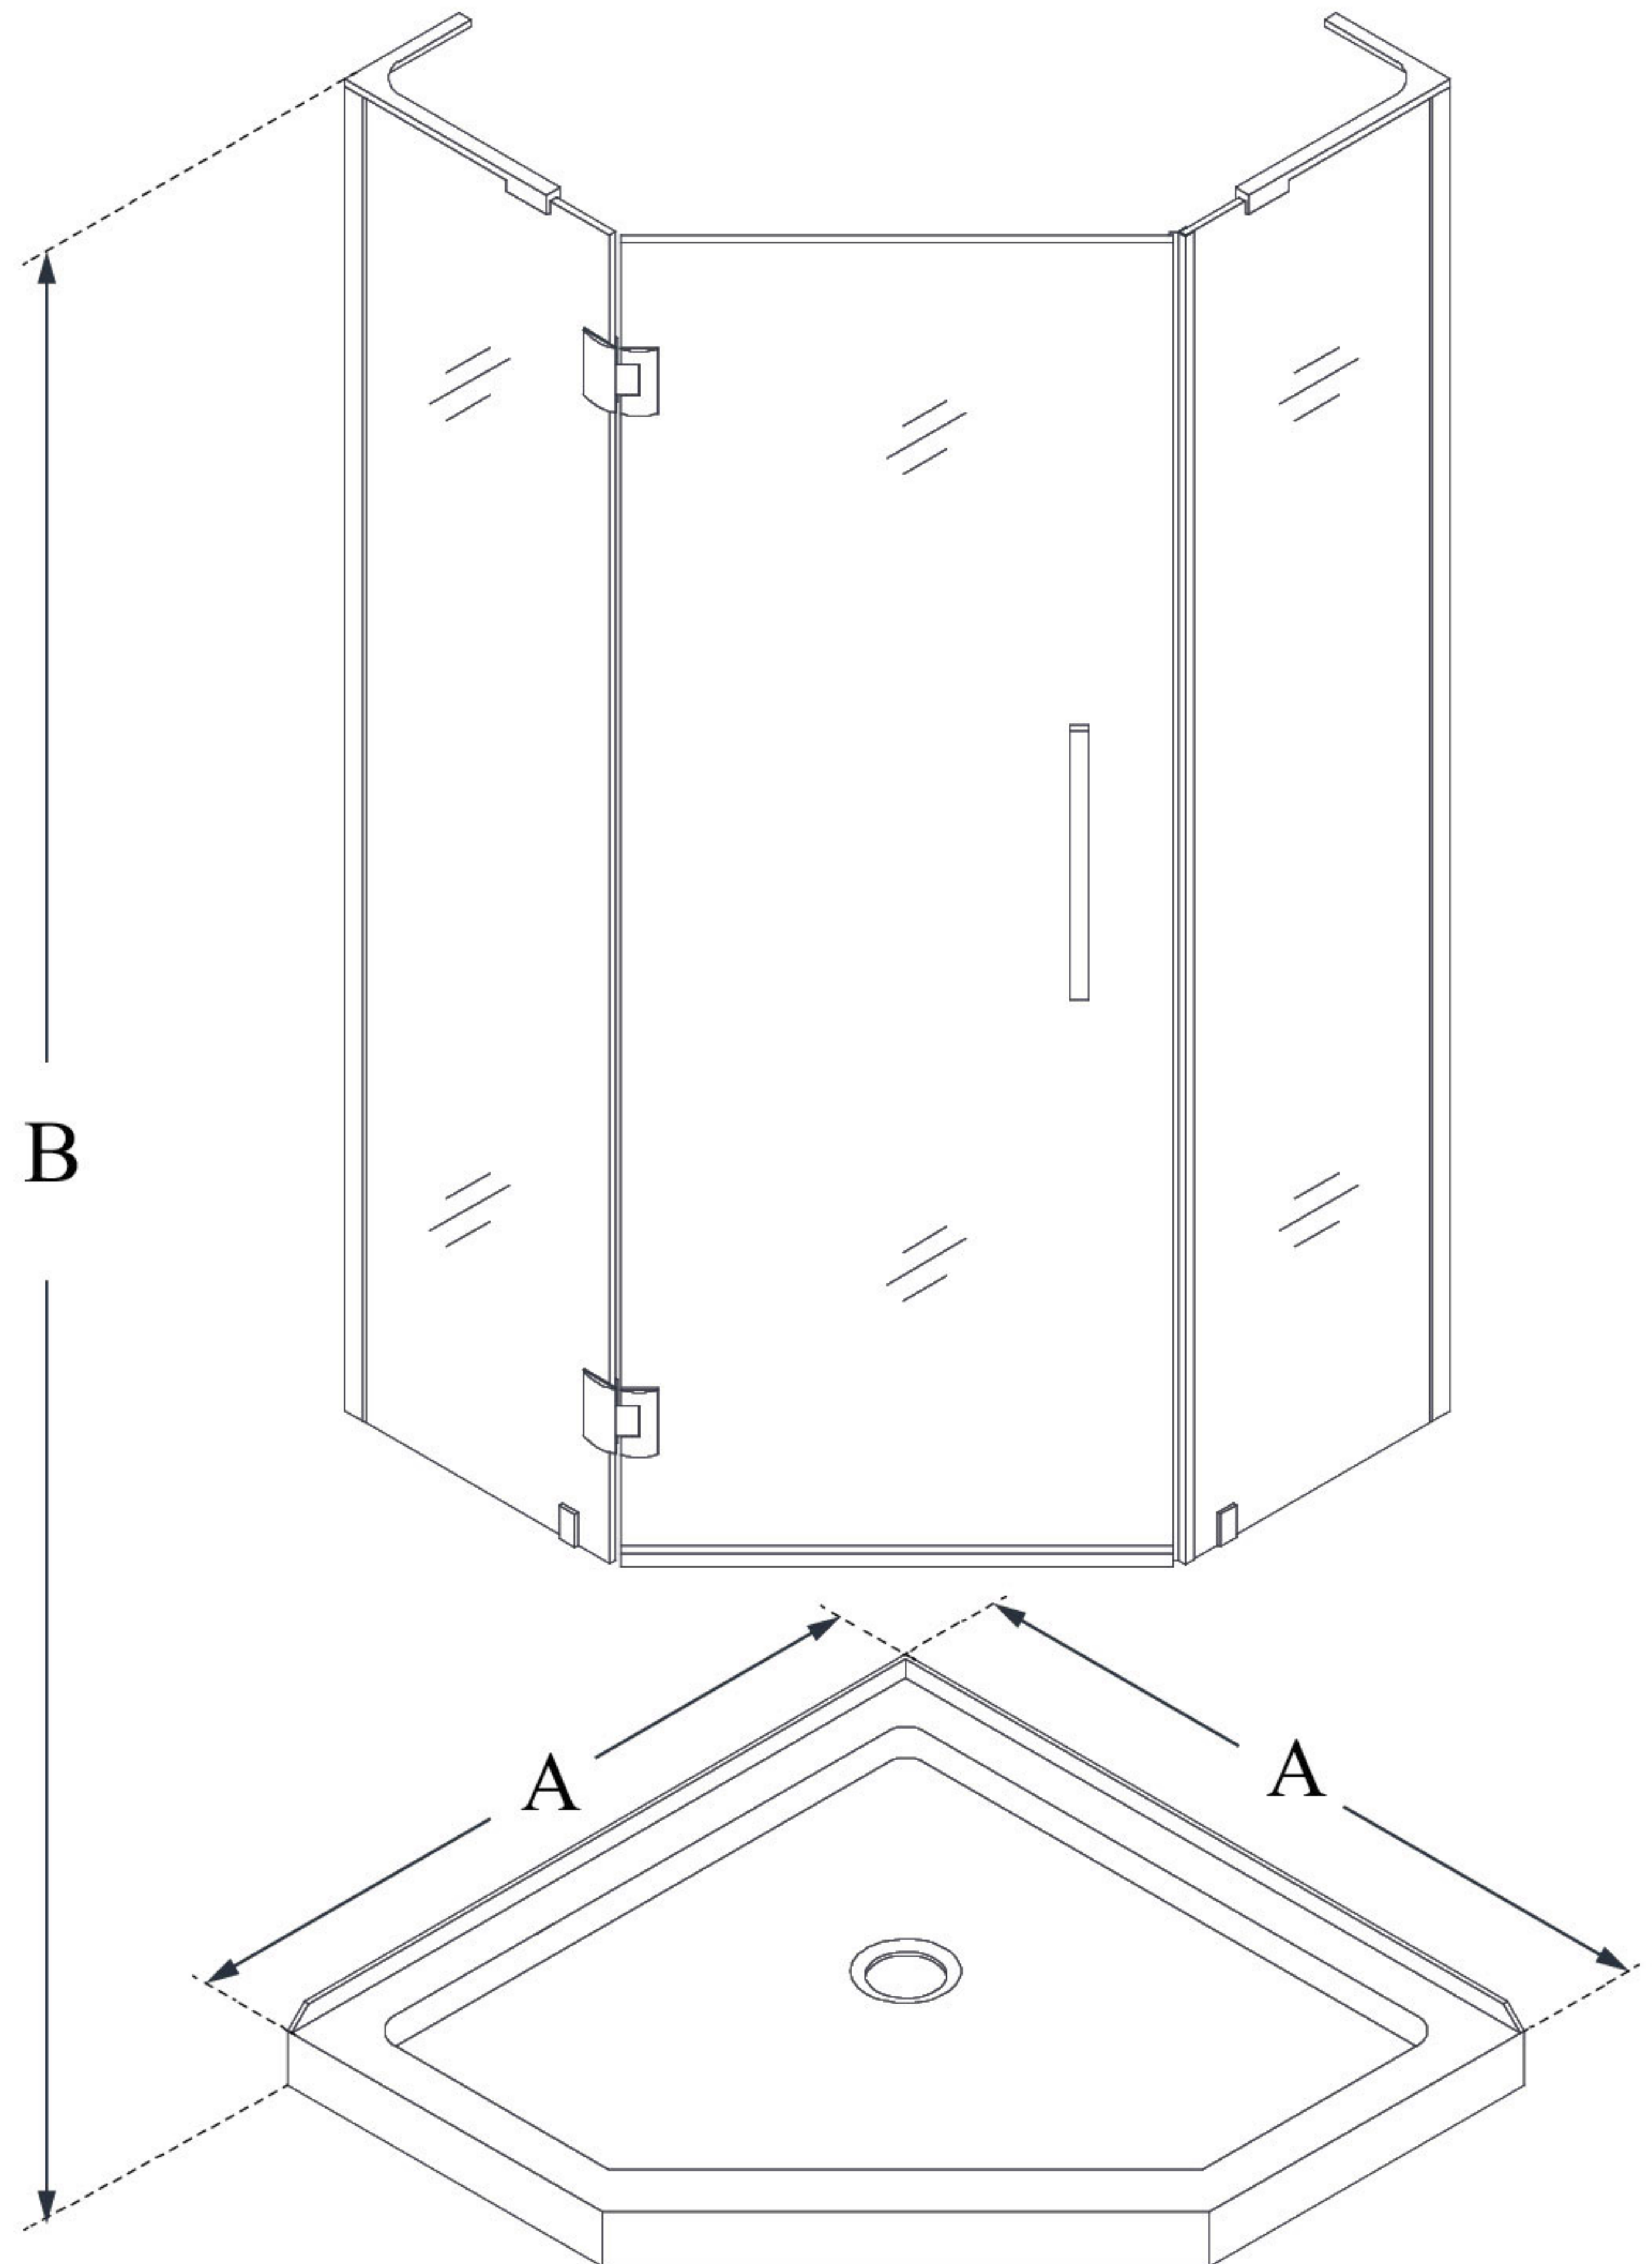

MODEL INFORMATION

DL-6060

PRISM PLUS

DreamLine Prism Plus 36 in. x 36 in. x 74 3/4 in. Frameless Hinged Shower Enclosure and SlimLine Shower Base Kit

KIT CONTENTS:

- SHOWER ENCLOSURE
- SHOWER BASE

CONFIGURATION DIMENSIONS:

A: 36"
KIT WIDTH

B: 74 3/4"
KIT HEIGHT

G: 36"
KIT DEPTH

AVAILABLE DRAIN LOCATIONS:
- CORNER

For precise drain location, please refer to the included base technical drawing

DreamLine reserves the right to update or modify the hardware or materials pictured without prior notice for the purpose of product improvement and customer satisfaction.