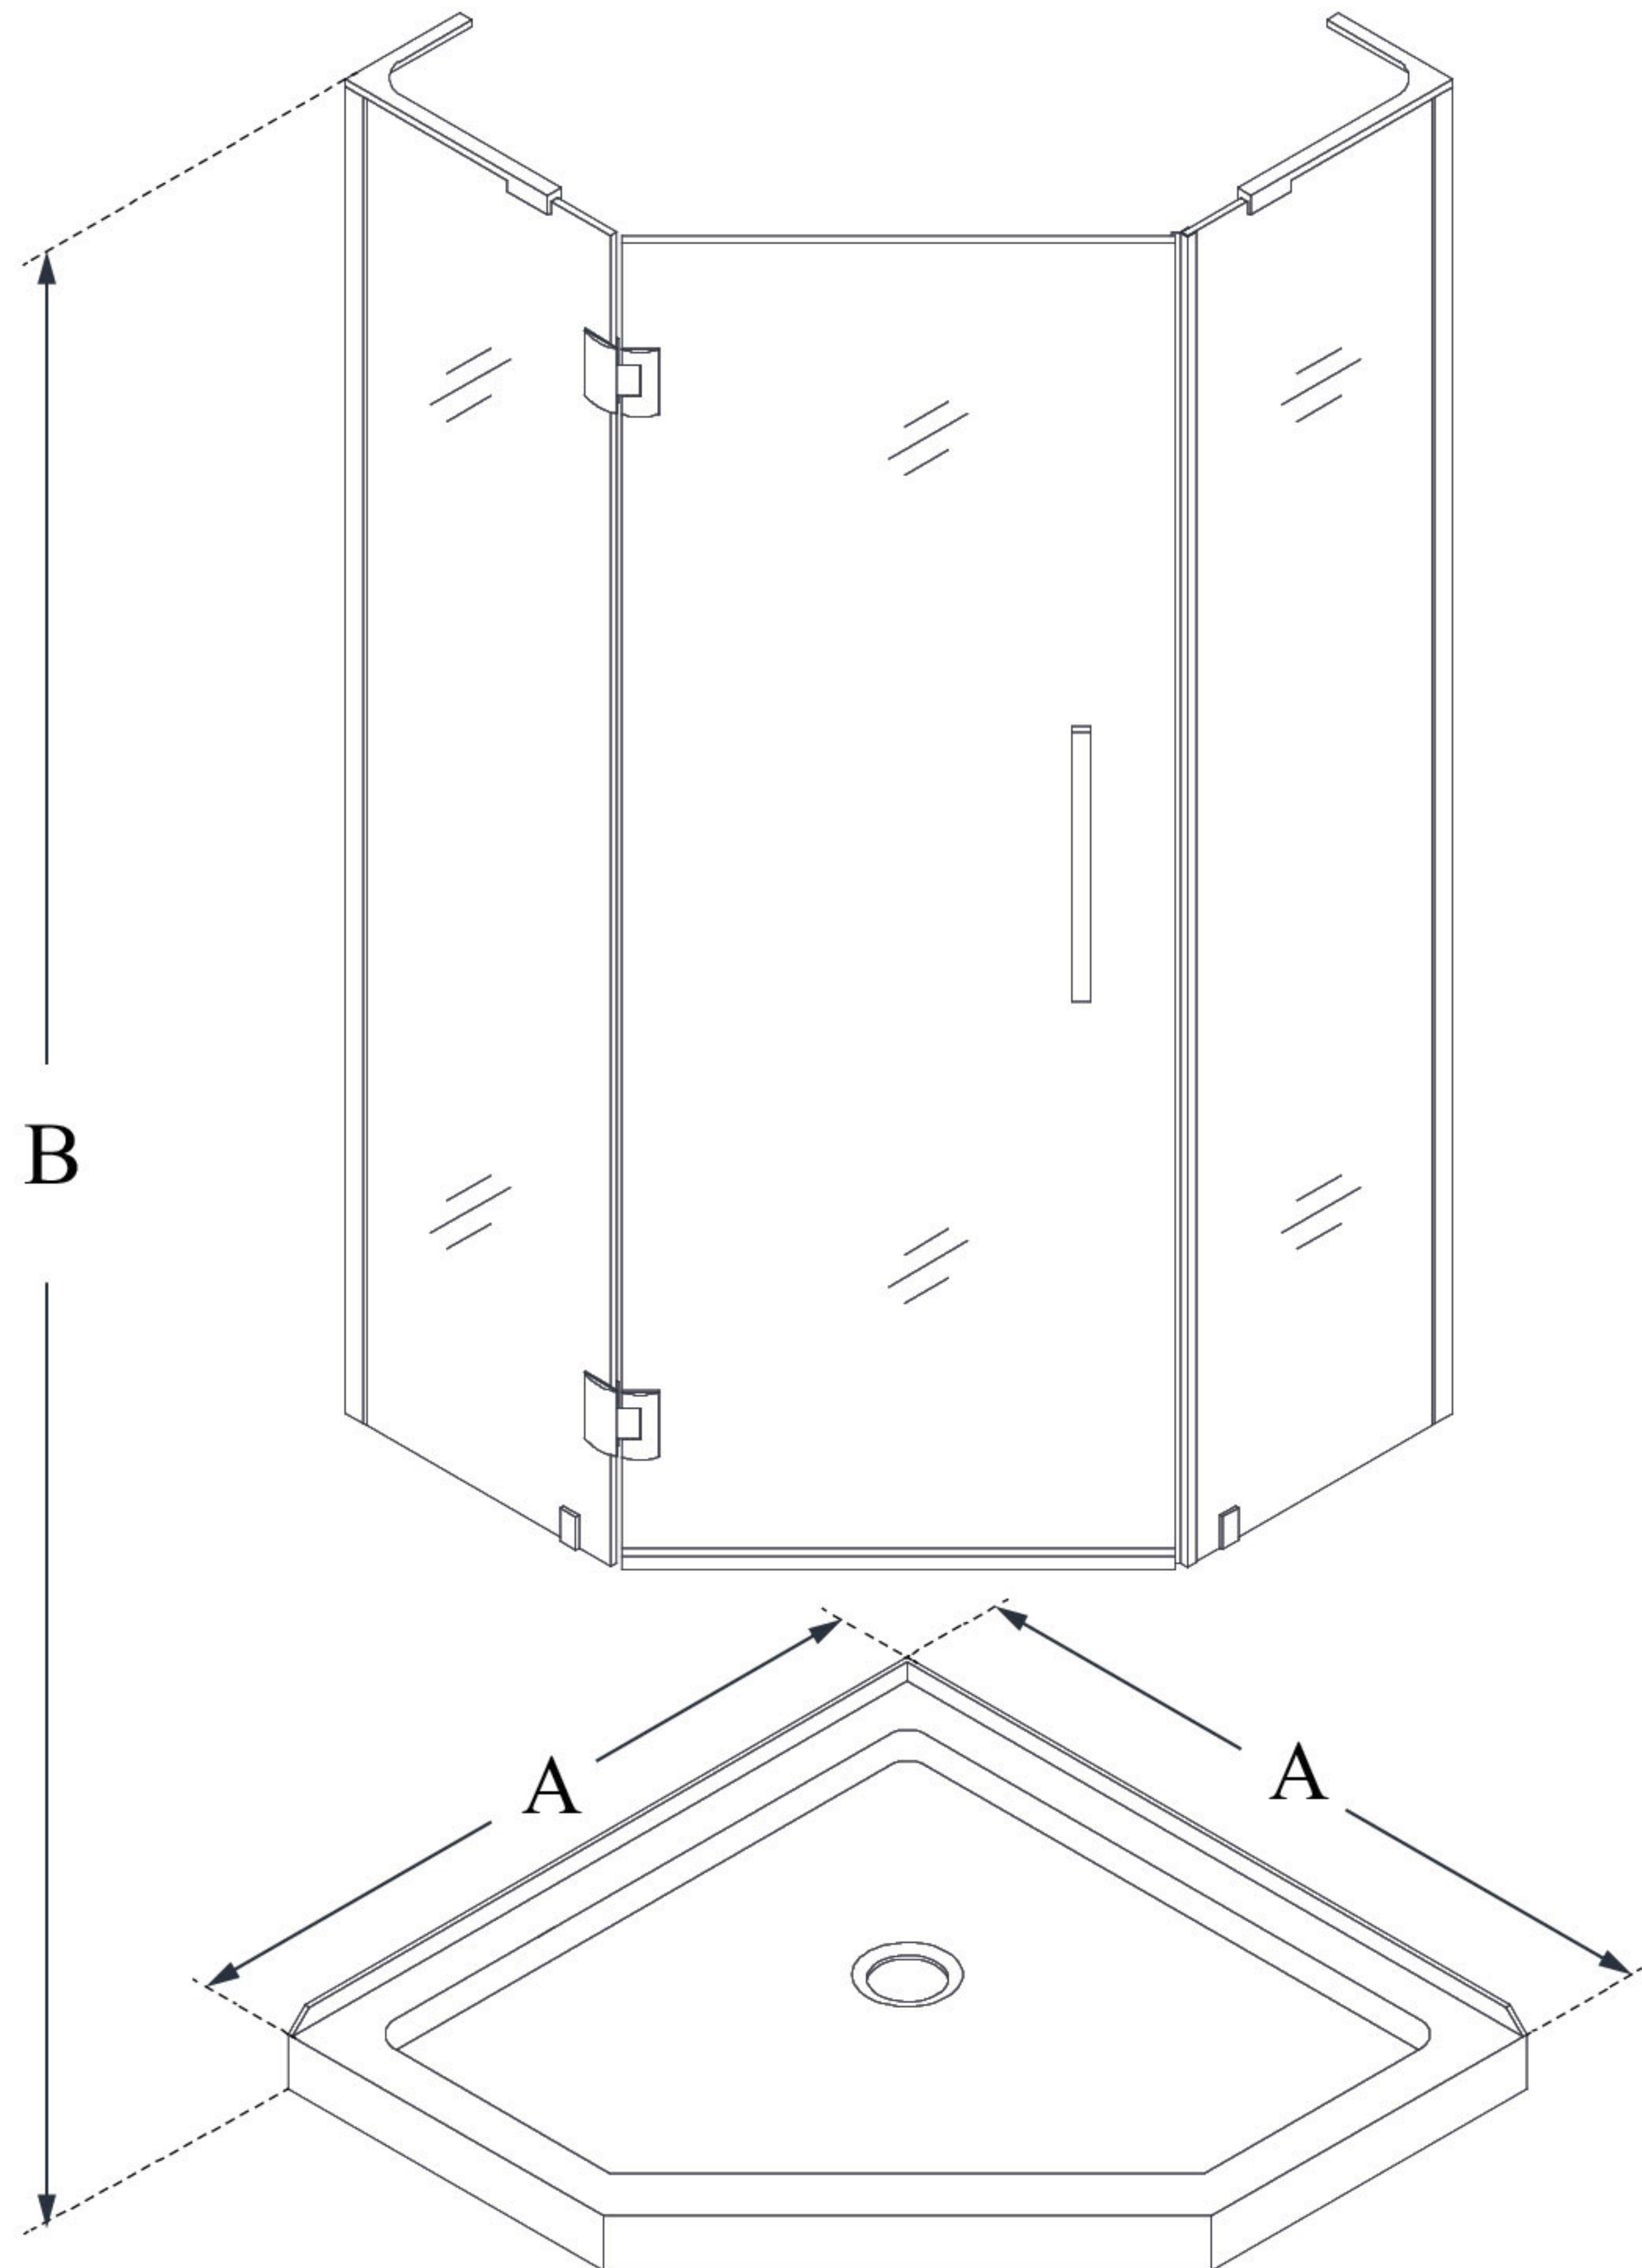

## PRISM PLUS

DreamLine Prism Plus 36 in. x 36 in. x 74 3/4 in. Frameless Hinged Shower Enclosure and SlimLine Shower Base Kit

### KIT CONTENTS:

- SHOWER ENCLOSURE
- SHOWER BASE

### CONFIGURATION DIMENSIONS:

**A: 36"**  
KIT WIDTH

**B: 74 3/4"**  
KIT HEIGHT

**G: 36"**  
KIT DEPTH

**AVAILABLE DRAIN LOCATIONS:**  
- CORNER

For precise drain location, please refer to the included base technical drawing