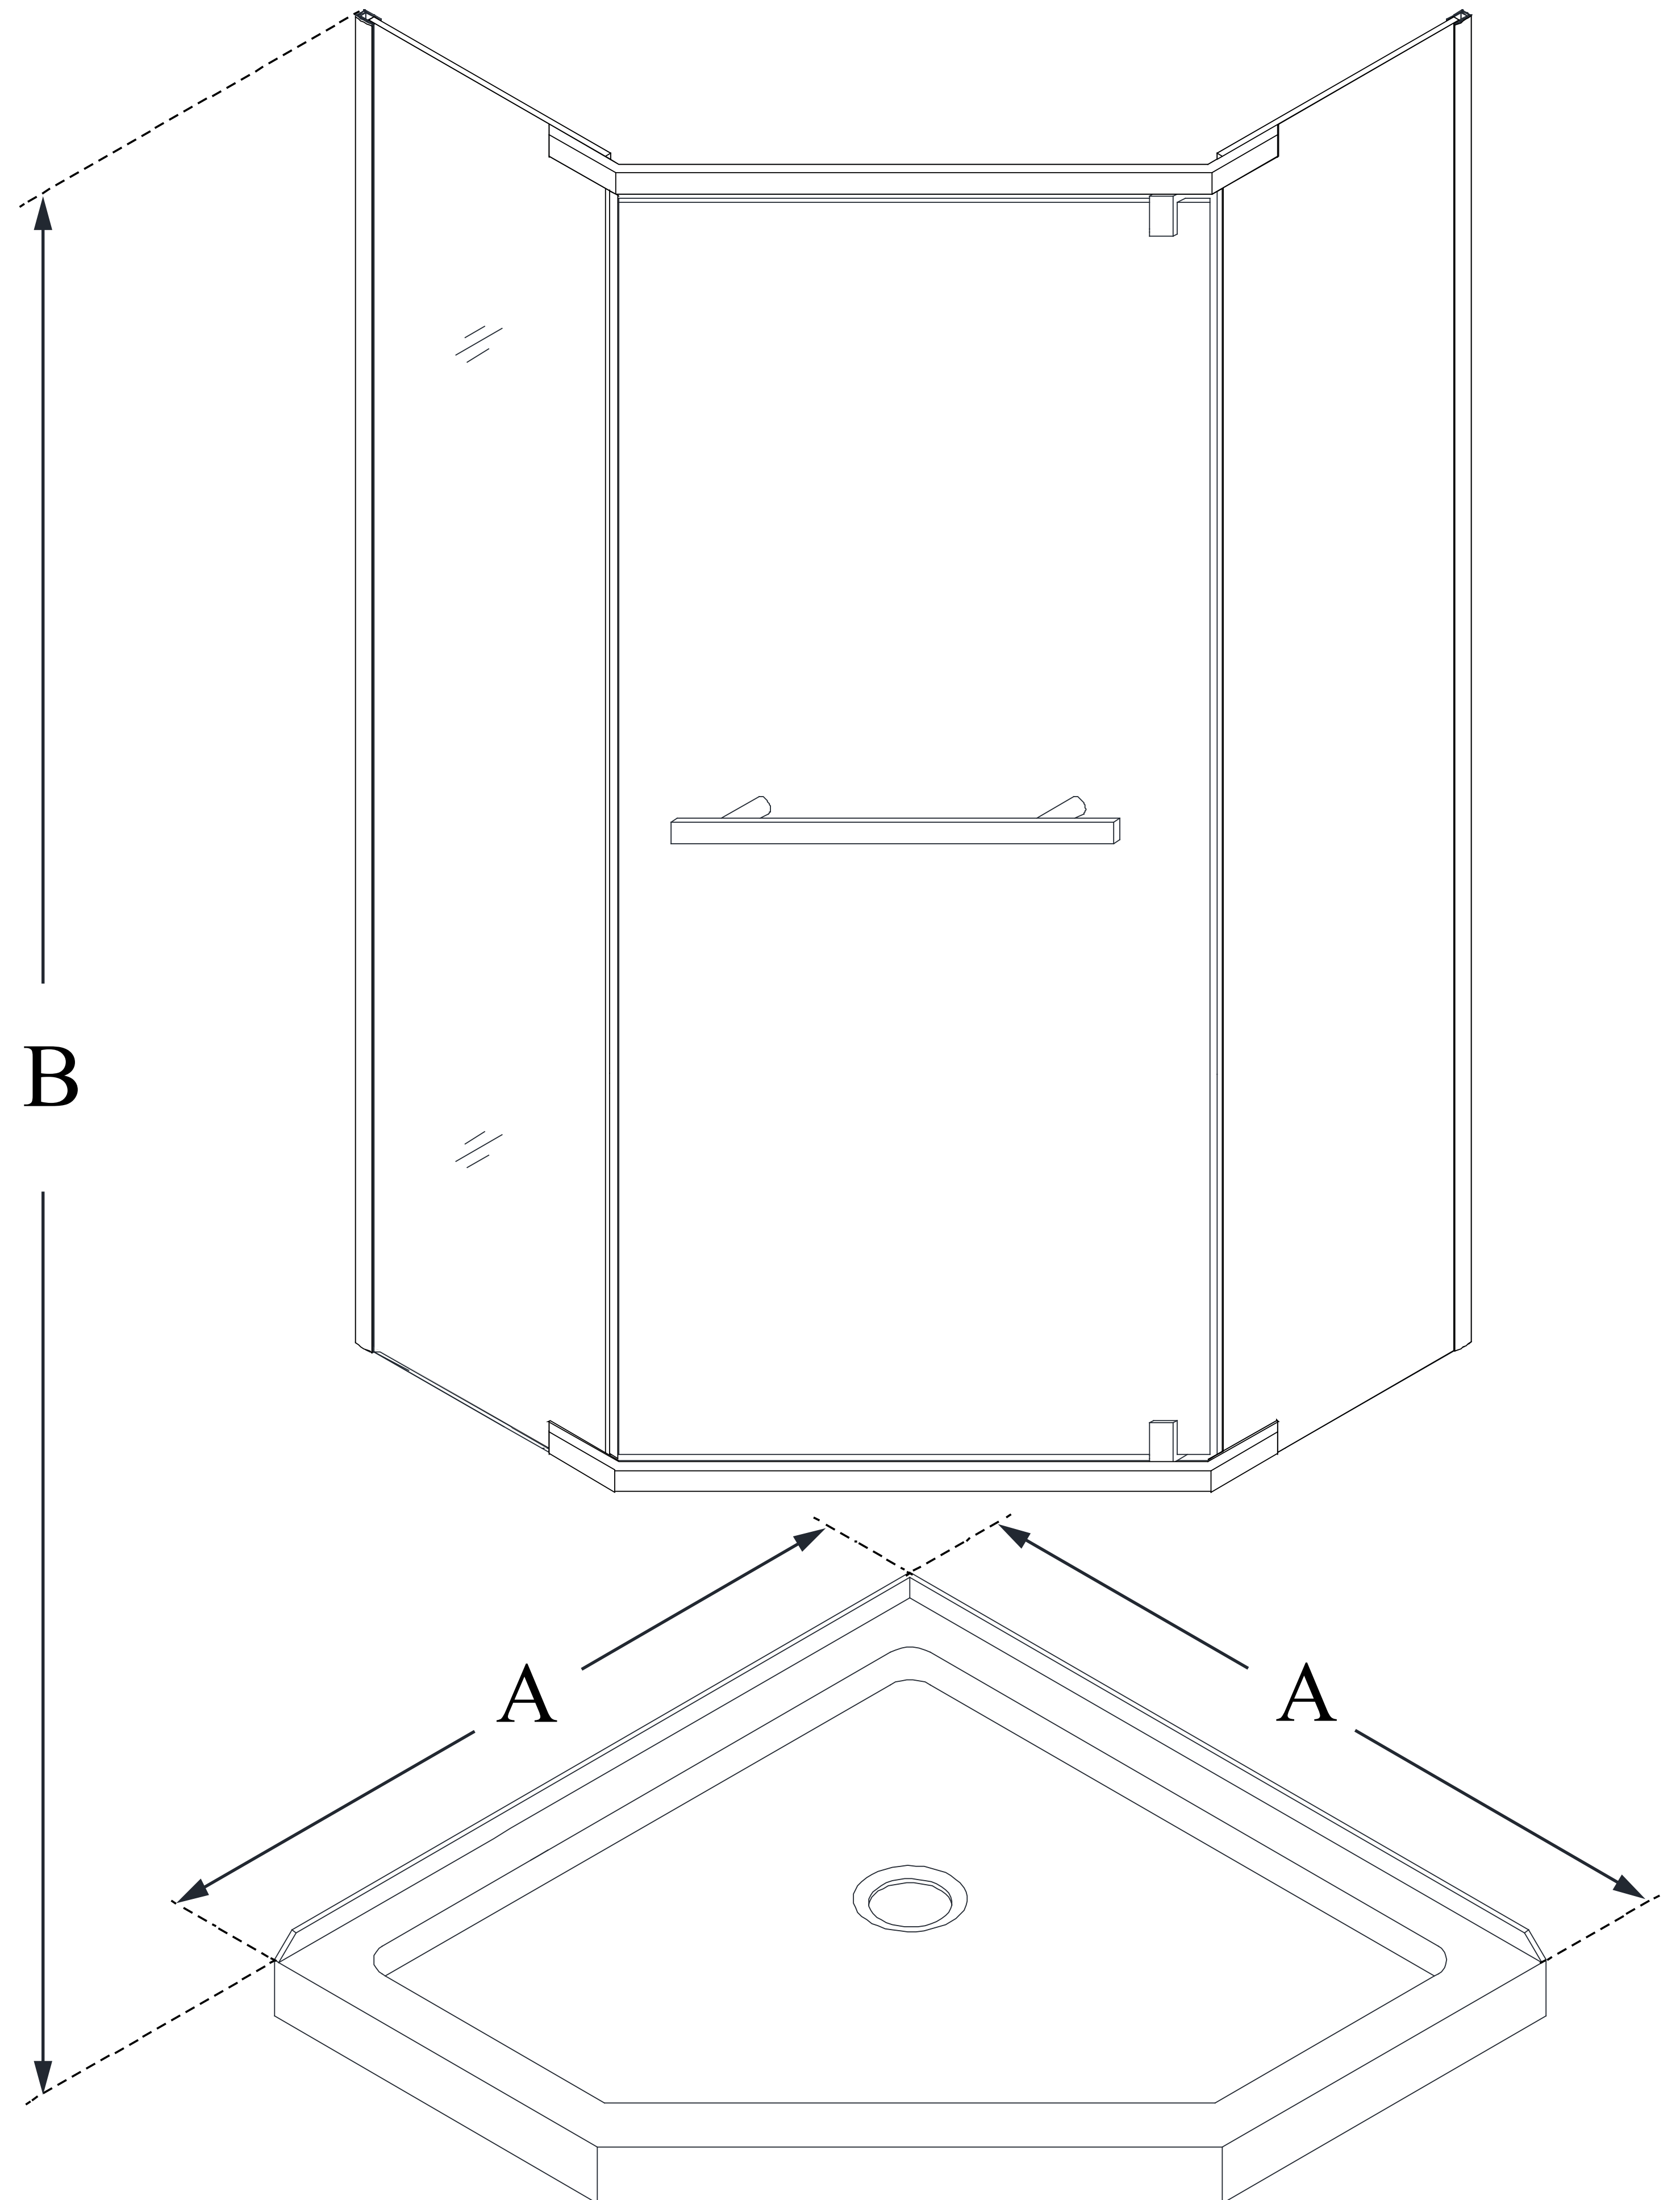

## PRISM

DreamLine Prism 42 in. x 42 in.  
x 74 3/4 in. H Frameless Pivot  
Shower Enclosure and SlimLine  
Shower Base Kit

### KIT CONTENTS:

- SHOWER ENCLOSURE
- SHOWER BASE

### CONFIGURATION DIMENSIONS:

**A: 42 in.**  
KIT WIDTH

**B: 74 3/4 in.**  
KIT HEIGHT

**G: 42 in.**  
KIT DEPTH

**AVAILABLE DRAIN LOCATIONS:**  
- CORNER

For precise drain location, please refer to the  
included base technical drawing